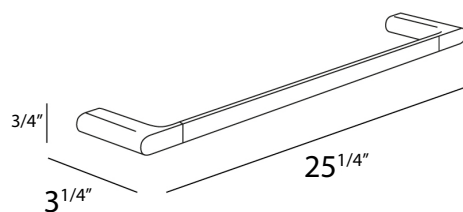

MITO

VARIATIONS

COD A2018A
Towel holder
Centre distance 12 inches

COD A2018B
Towel holder
Centre distance 18 inches

COD A2018C
Towel holder
Centre distance 24 inches

COD A2018D
Towel holder
Centre distance 30 inches