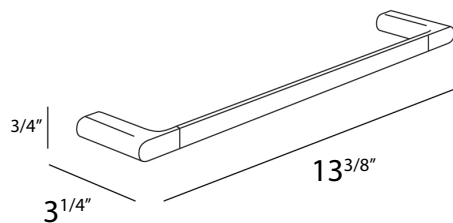

MITO

VARIATIONS

COD A2018A
Towel holder
Centre distance 12 inches

COD A2018B
Towel holder
Centre distance 18 inches

COD A2018C
Towel holder
Centre distance 24 inches

COD A2018D
Towel holder
Centre distance 30 inches