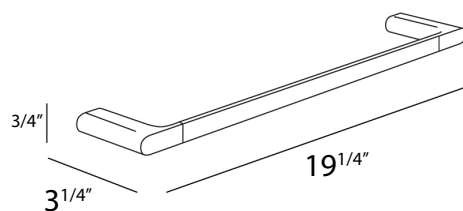

MITO

VARIATIONS

COD A2018A
Towel holder
Centre distance 12 inches

COD A2018B
Towel holder
Centre distance 18 inches

COD A2018C
Towel holder
Centre distance 24 inches

COD A2018D
Towel holder
Centre distance 30 inches