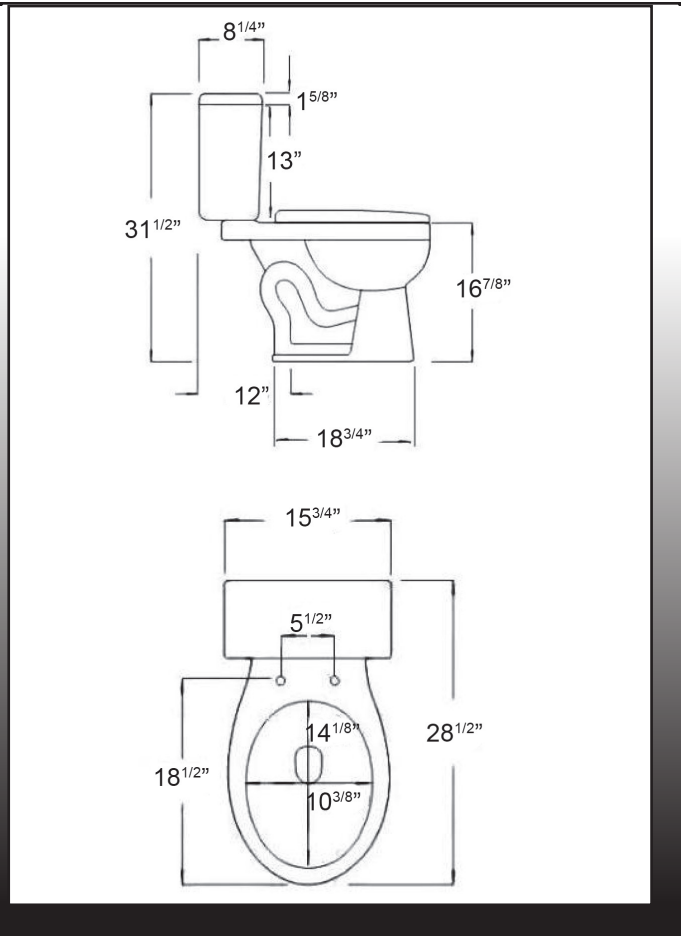

Siphonic Two-Piece High-Efficiency Toilet

- Two-piece modern design (fully glazed trapway)
- 28 1/2" L x 15 3/4" W x 31 1/2" H
- Siphonic single flushing system (side flush button)
- Water Sense low consumption (1.28 GPF)
- Soft close seat cover
- Elongated design (18.5")
- MAP: 800G
- S-trap: 12" rough-in

WHITE: $495