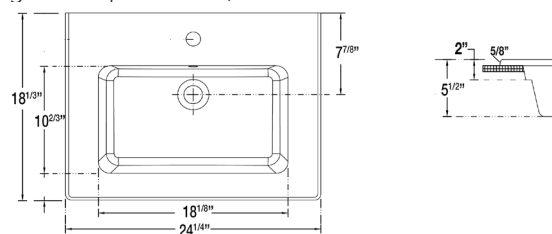

Slim Drop-in or Wallmount Basin

Outside dimension: 24¹/₄"W x 18¹/₃"D x 1⁹/₃₂"H

Inside dimension: 18¹/₈"W x 10²/₃"D x 5¹/₂"H

Single hole pre-drilled, With Overflow