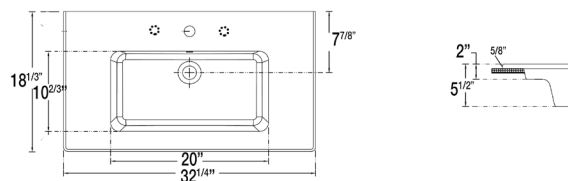

Slim Drop-in or Wallmount Basin

Outside dimension: 32"W x 18¹/₃"D x 1⁹/₃₂"H

Inside dimension: 20"W x 10²/₃"D x 5¹/₂"H

Single hole pre-drilled, with Overflow

Available in glossy white, and 7 matte colours

WHITE: $375 MATTE: $525