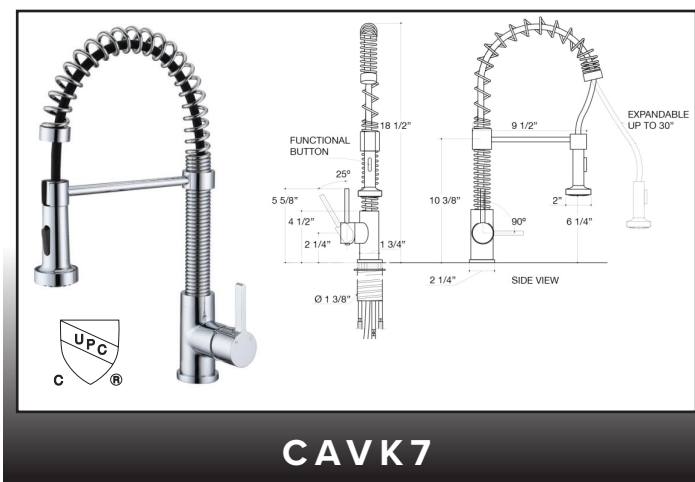

CAVK7

BREMNER Pull down Spray Kitchen Faucet

- Flexible pullout hose, dual spray
- 360 degree swivel
- Braided Nylon hose
- Ceramic Cartridge
- Neoperl Aerator
- 2.2 gpm max flow rate
- Max Countertop thickness: 1.5"