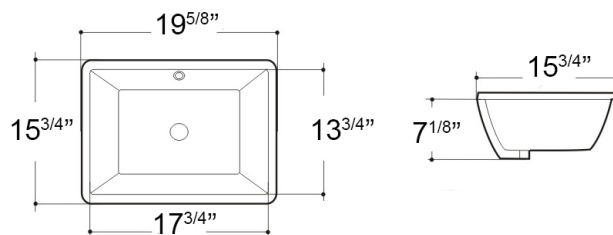

CERAMIC

CERAMIQUE

MY-1612

Undermount Basin
 Outside dimension: 18¹/₄" x 13⁵/₈" x 8¹/₄"
 Inside dimension: 16³/₈" x 11⁵/₈"

WHITE: **🇨🇦\$225**

MY-1801

Undermount Basin
 Outside dimension: 19⁵/₈" x 15³/₄" x 7¹/₈"
 Inside dimension: 17³/₄" x 13³/₄"