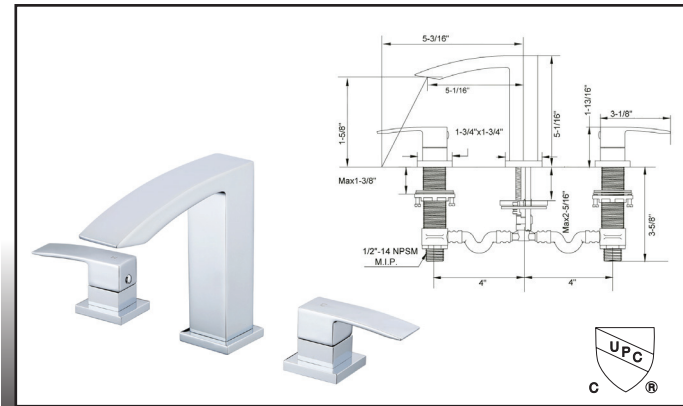

CAWS-RD

WESTMOUNT Widespread Lav

CHROME: ~~●~~\$495 BRUSHED NICKEL: ~~●~~\$550
 MATTE BLACK: ~~●~~\$645 BRUSHED GOLD: ~~●~~\$695

CAWS2-SQ

TITAN Square Widespread Lav; 1.5gpm; no pop-up

CHROME: ~~●~~\$395 BRUSHED NICKEL: \$425
 MATTE BLACK: ~~●~~\$450 BRUSHED GOLD: \$525