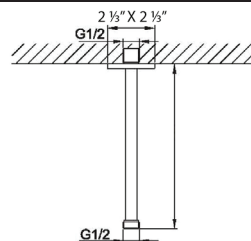

CASAC-SQ

Square 4", 8" & 12" ceiling arm
1/2" connections

CASAC4-SQ PC: ✓\$60
MB: ✓\$80 BG: ✓\$90
CASAC8-SQ PC: ✓\$65 BN: ✓\$80
MB: ✓\$85 BG: ✓\$95
CASAC12-SQ PC: ✓\$80 BN: ✓\$85
MB: ✓\$90

CASAC-RD

Round 4" and 8" ceiling arms
1/2" connections