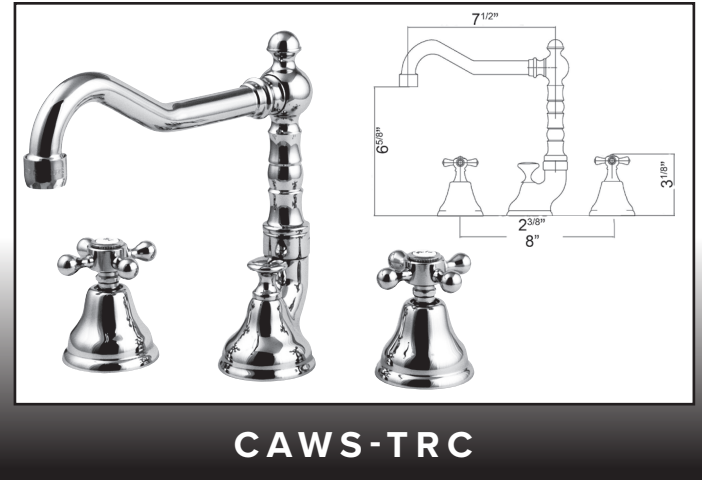

CAWS-TRC

JULIA Widespread Lav, cross handles, swivel 180 degrees

CHROME: **$895** POLISHED NICKEL: **$1095**
BRUSHED NICKEL: **$1195** BRUSHED GOLD: **$1395**