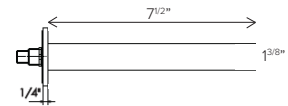

CASPOUT-SQ

Square tub spout
7.5" length
5 gpm

CASPOUT-RD

Round tub spout
7.5" length
5 gpm

CHROME: **✓\$145** BRUSHED NICKEL: **✓\$185**
MATTE BLACK: **✓\$195**

CHROME: **✓\$135** BRUSHED NICKEL: **✓\$170**
MATTE BLACK: **✓\$175** BRUSHED GOLD: **✓\$185**