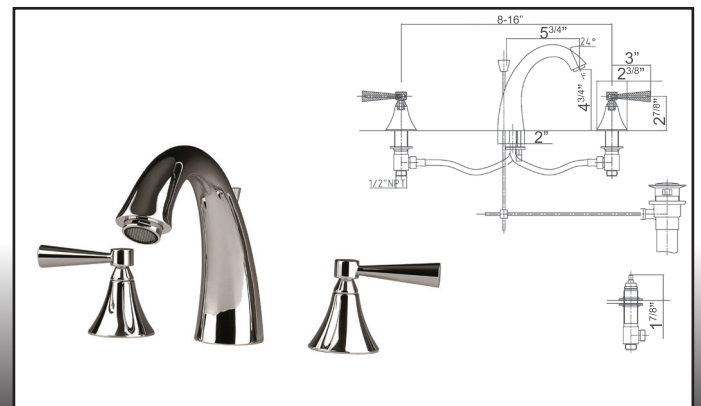

CAWS-TS

VICTORIA Widespread lav

CHROME: $695 POLISHED NICKEL: $835
BN: $875 MB: $895 BG: $1095