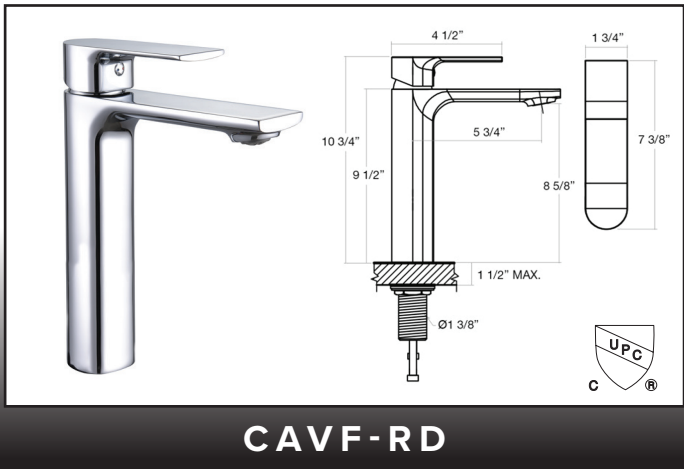

CHROME: **\$895** POLISHED NICKEL: **\$1095**
 BRUSHED NICKEL: **\$1195** BRUSHED GOLD: **\$1395**

CAWS-TRC

JULIA Widespread Lav, cross handles, swivel 180 degrees

CHROME: **\$895** POLISHED NICKEL: **\$1095**
 BRUSHED NICKEL: **\$1195** BRUSHED GOLD: **\$1395**