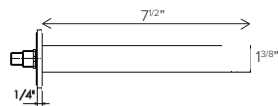

CASPOUT-SQ

Square tub spout
7.5" length
5 gpm

CASPOUT-RD

Round tub spout
7.5" length
5 gpm

CHROME: **✓\$145** BRUSHED NICKEL: **✓\$185**
MATTE BLACK: **✓\$195**

CHROME: **✓\$135** BRUSHED NICKEL: **✓\$170**
MATTE BLACK: **✓\$175** BRUSHED GOLD: **✓\$185**