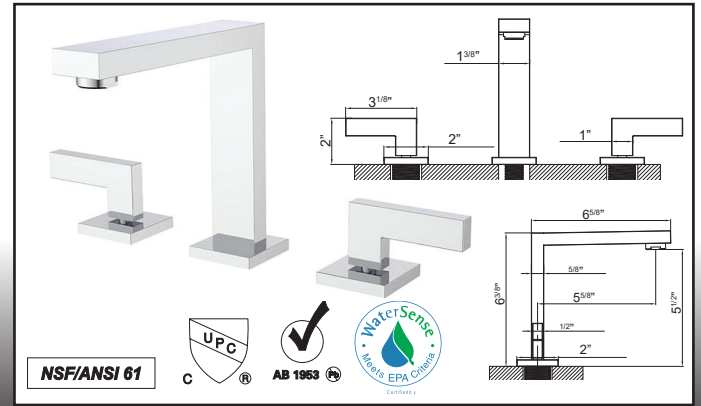

CAWS2-SQ

TITAN Square Widespread Lav; 1.5gpm; no pop-up

CHROME: ~~●~~$395 BRUSHED NICKEL: $425
MATTE BLACK: ~~●~~$450 BRUSHED GOLD: $525