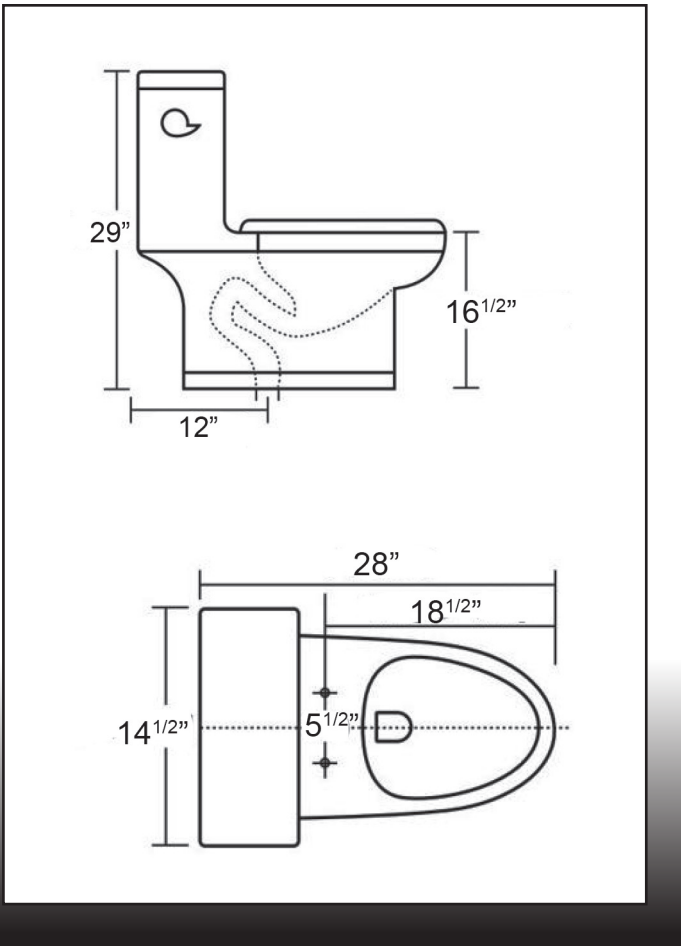

Siphonic One-Piece High-Efficiency Toilet

- One-piece modern design (fully glazed trapway)
- 28" L x 14.5" W x 29" H
- Siphonic single flushing system (side flush button)
- Water Sense low consumption (1.28 GPF)
- Soft close seat cover (easy fixing)
- Elongated design (18.5")
- ADA height (16.5")
- MAP: 800G
- S-trap: 12" rough-in
- Optional top single or dual flush

WHITE: $895