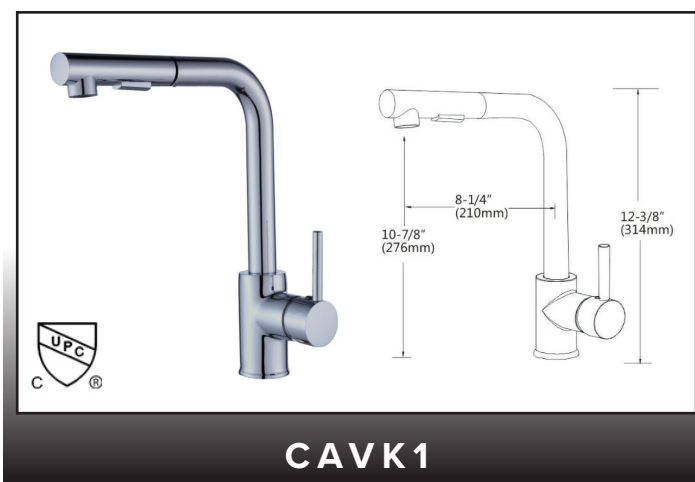

CAVK1

ALTA Pull out Spray Kitchen Faucet

- Flexible pullout hose, dual spray
- Lead Free Solid Brass body
- Ceramic Cartridge
- 1.8 gpm max flow rate
- Certifications:
  cUPC
  NSF 61
  NSF 372
  AB1953
  CEC