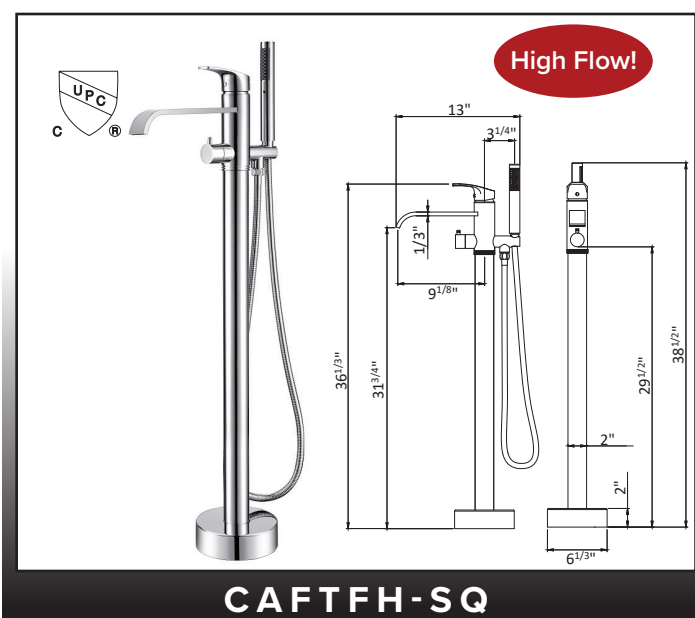

CAFTFH-SQ

STYLE Freestanding Tub Filler

- Solid Brass construction
- 1/2" inlet pipe 2pcs
- **Max flow rate: 12gpm**
- Stainless steel 150cm hose
- Total height 38 1/2"
- Floor to spout height 31 3/4"
- cUPC approved

CHROME: **☑$1595** BRUSHED NICKEL: **$1650**
MATTE BLACK: **☑$1695** BRUSHED GOLD: **$1750**