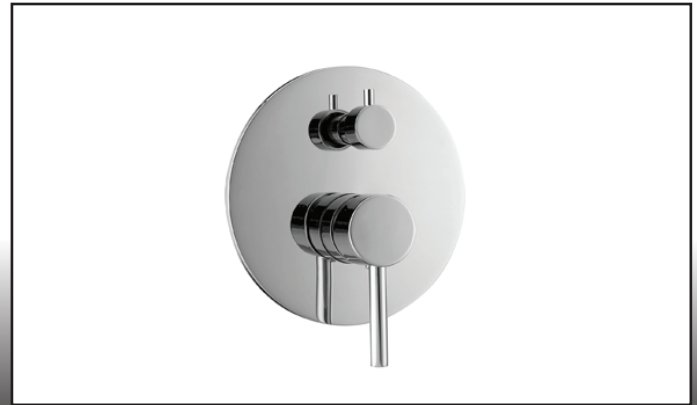

CAPB-RD

2 Way Pressure balance Trim and Rough in
Flow rate: 34L/min

CHROME: **☑$495** BRUSHED NICKEL: **☑$525**
MATTE BLACK: **☑$550** BRUSHED GOLD: **☑$575**