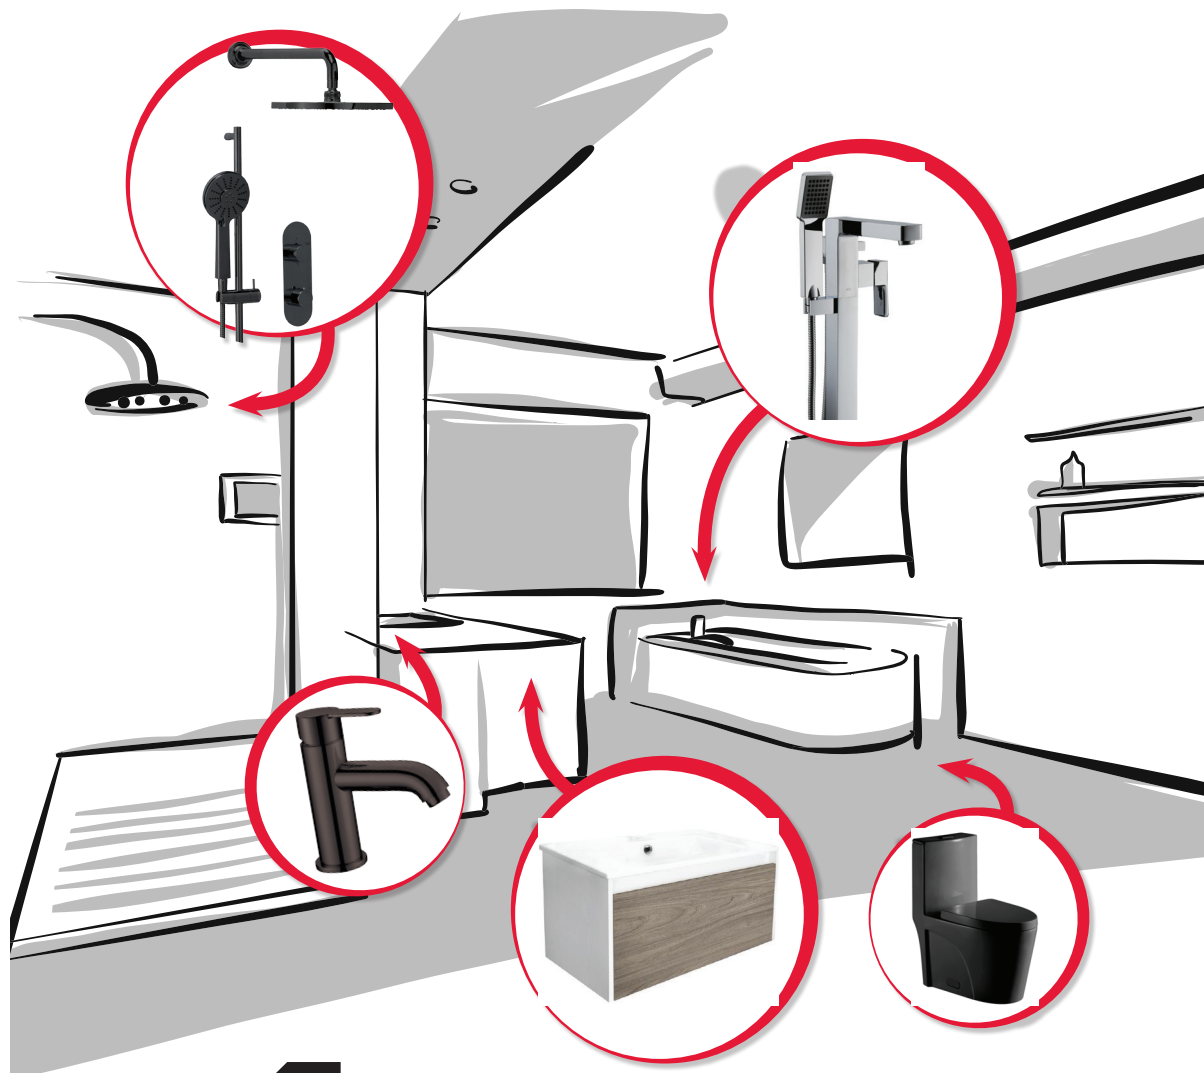

BBOX

A NEW **cavalli**
concept from KITCHEN & BATH

1 SKU
BATHROOM