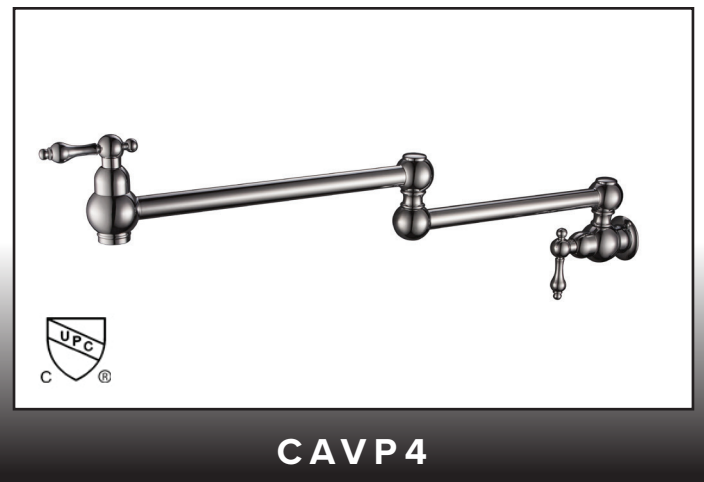

Wall-mount Pot Filler

- Brass body & handle
- 90° rotation angle
- Brass Quick-turn Cartridge
- POM Aerator
- Male NPT 1/2" thread
- Flow rate: 1.8 gpm @ 60psi
- cUPC