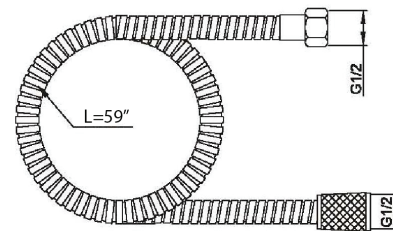

1.5m neoprene hose

CHROME: ✓$60 BRUSHED NICKEL: ✓$70
MATTE BLACK: ✓$75 BRUSHED GOLD: ✓$90