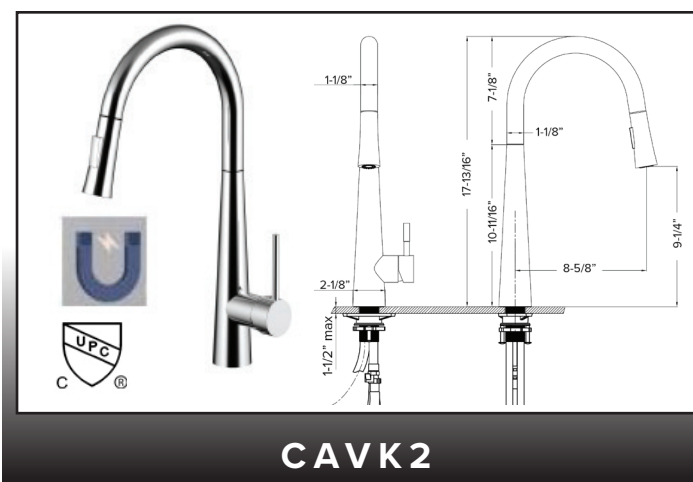

CAVK2

CALAMITA Pull down Spray Kitchen Faucet

- Flexible pullout hose, dual spray
- Magnetic locking system
- 304 Stainless Steel
- Neoperl Aerator
- Braided Nylon hose
- Ceramic Cartridge
- 1.8 gpm max flow rate
- Max Countertop thickness: 1.5\"/>

CHROME: **$225** ✓ MATTE BLACK: **$275** ✓

CHROME: **$250** ✓ BRUSHED NICKEL: **$275**
MATTE BLACK: ✓ **$325**