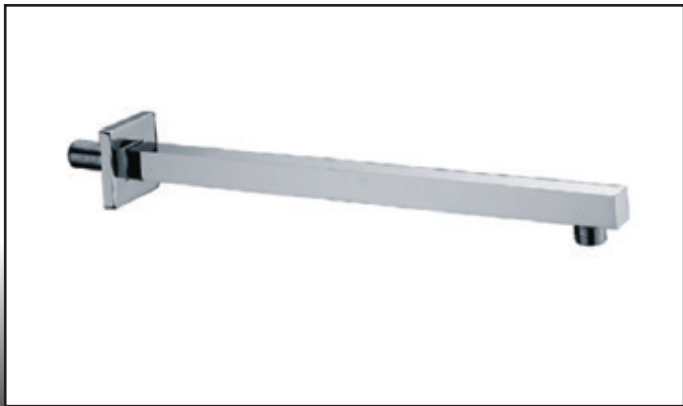

WHITE: \$495

COMPONENTS

COMPOSANTS

CASH10-SQ

Square 10" Ultra thin showerhead
Anti-Calcium Nipples
Flow rate: 8.5L/min

CASH10-RD

Round 10" showerhead
Anti-Calcium Nipples
Flow rate: 8.5L/min

CHROME: **✓\$210** BRUSHED NICKEL: **✓\$230**
MATTE BLACK: **✓\$250** BRUSHED GOLD: **✓\$275**