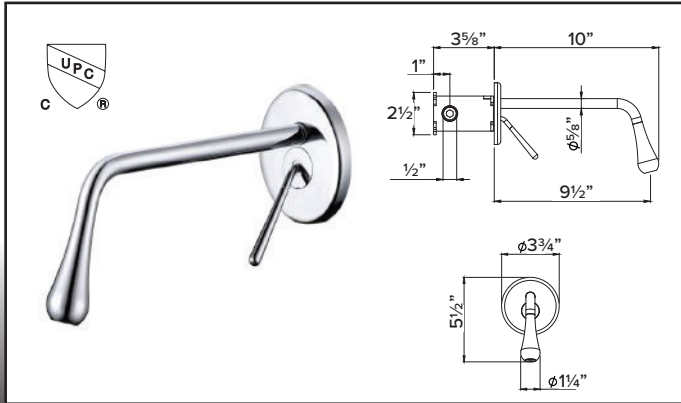

CADW

DROP Wall Lav with Waterdrop spout; 1.5gpm

CHROME: **☑$695** MATTE BLACK: **☑$795**