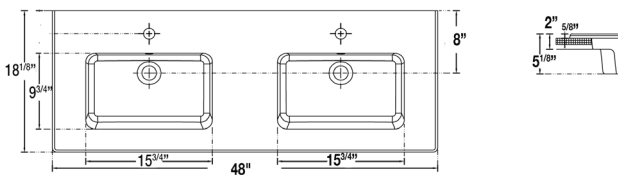

Slim Drop-in or Wallmount Double Basin
Outside dimension: 47 7/8"W x 18 1/8"D x 1 9/32"H
Inside dimension per bowl: 15 3/4"W x 9 3/4"D x 5 1/2"H
Single holes pre-drilled
With Overflows

WHITE: **🏷️$795**