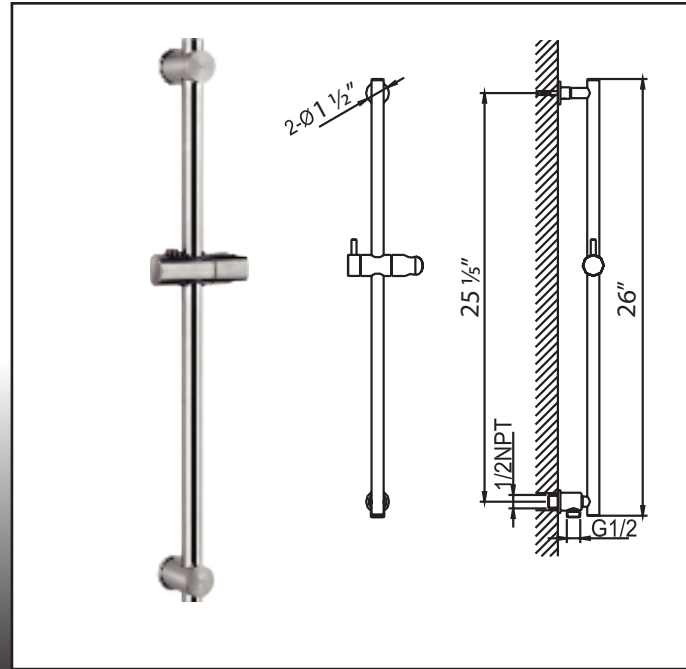

CABAR-RD

Round sliding bar for handshower
Pair with outlet

CHROME: **☑$160** BRUSHED NICKEL: **☑$175**
MATTE BLACK: **☑$185** BRUSHED GOLD: **☑$210**