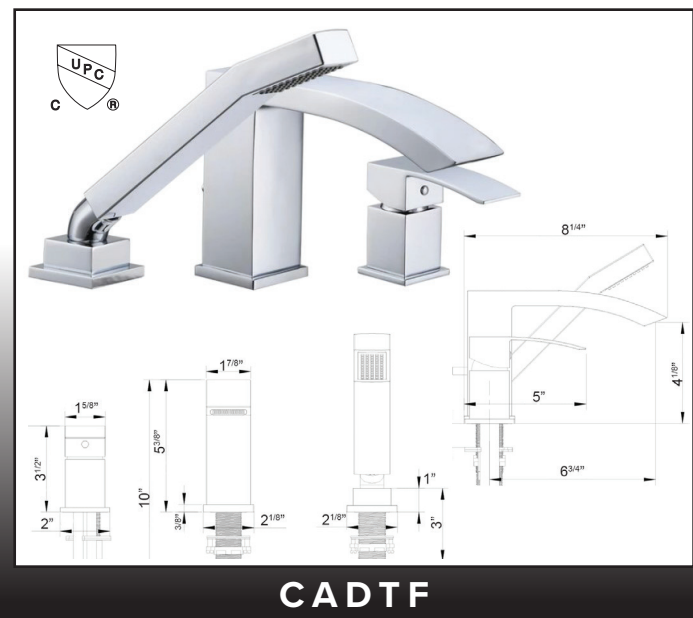

CHROME: **☑\$1395** BRUSHED NICKEL: **☑\$1425**
 MATTE BLACK: **☑\$1495** BRUSHED GOLD: **☑\$1550**

CADTF

CASCADE Deckmounted Tub Filler with Handshower

- Solid Brass construction
- Ceramic Cartridge
- Max flow rate: 5.3gpm
- PVC 150cm hose
- Diverter on back of tub spout