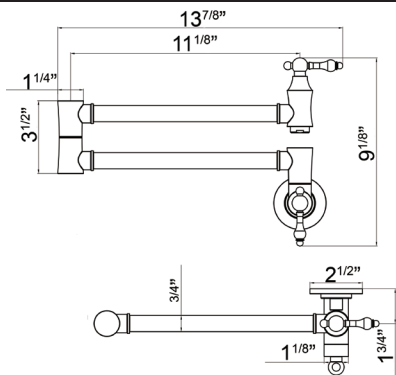

CAVP3

CHROME: **☑$925** MATTE BLACK: **☑$1095**