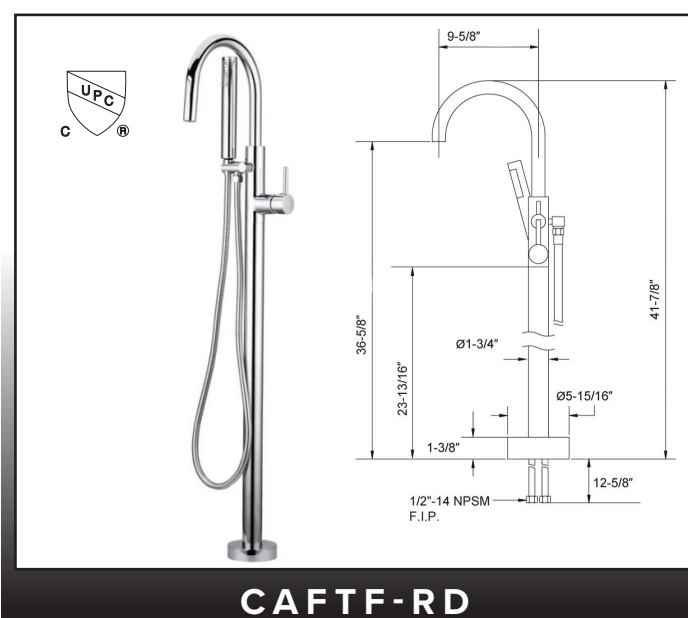

CAFTF-RD

XROUND Freestanding Tub Filler

- Solid Brass construction
- 1/2" inlet pipe 2pcs
- Max flow rate: 12gpm
- Stainless steel 150cm hose
- Total height 46"
- Floor to spout height 42 1/8"
- cUPC approved

CHROME: **☑$1395** BRUSHED NICKEL: **☑$1425**
MATTE BLACK: **☑$1495** BRUSHED GOLD: **☑$1550**