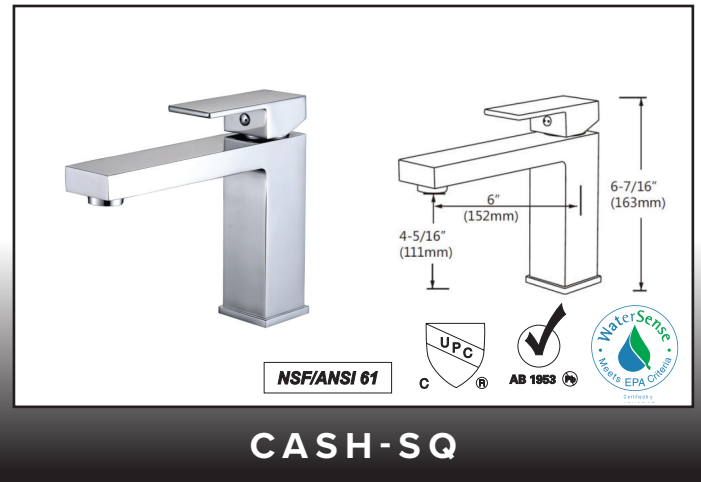

TITAN Square Single hole lav; 2.2gpm

CHROME: **☺$395** BRUSHED NICKEL: **$425**
MATTE BLACK: **☺$475** BRUSHED GOLD: **$550**