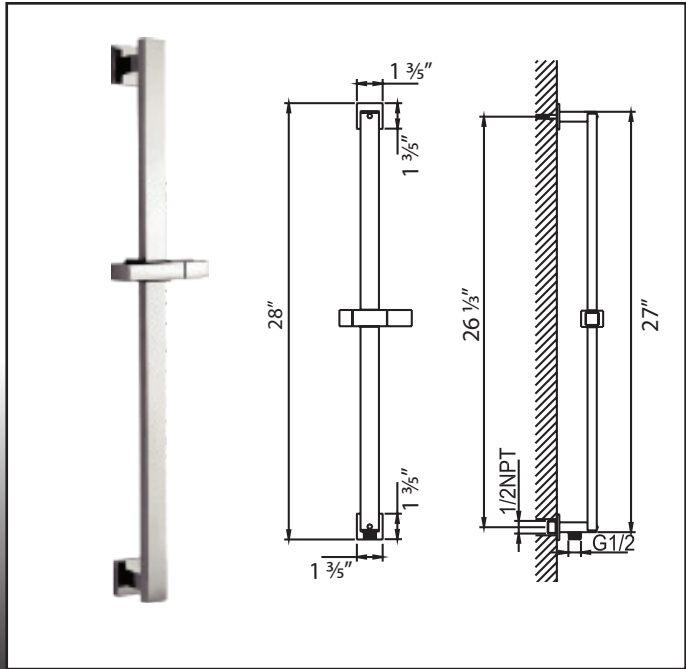

CABAR-SQ

Square sliding bar for handshower
Pair with outlet

CHROME: **☑$170** BRUSHED NICKEL: **☑$185**
MATTE BLACK: **☑$195** BRUSHED GOLD: **☑$225**