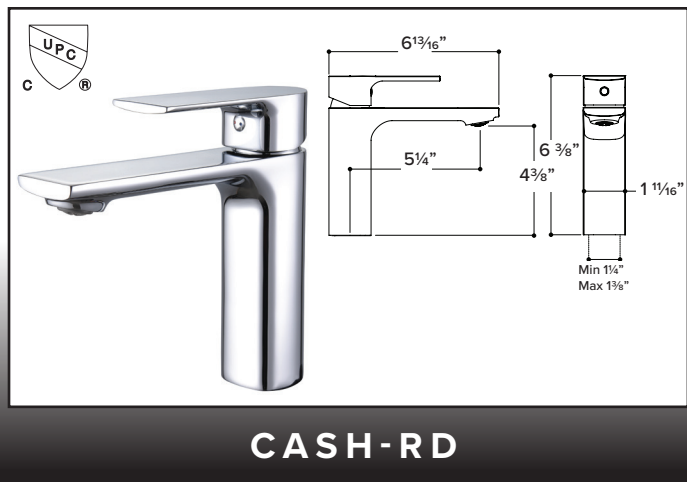

WESTMOUNT Round single hole lav

CHROME: **☺$365** BRUSHED NICKEL: **☺$395**
MATTE BLACK: **☺$475** BRUSHED GOLD: **☺$550**