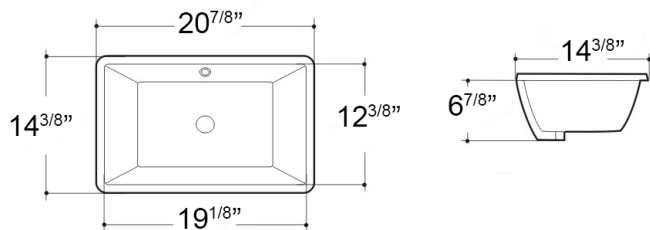

WHITE: **🇨🇦$295**