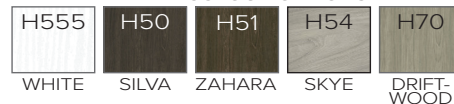

VANITY COLOUR OPTIONS