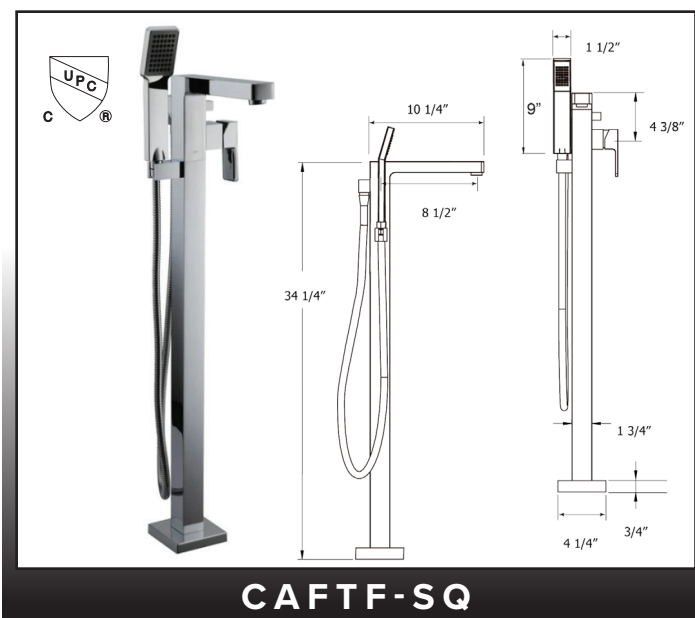

CAFTF-SQ

TITAN Freestanding Tub Filler

- Solid Brass construction
- 1/2" female quick connect
- Max flow rate: 4.5gpm tub filler; 2.5gpm handshower
- Total spout height 34 1/4"
- Spout projection 10 1/4"
- cUPC approved

CHROME: **☑$1495** BRUSHED NICKEL: **☑$1525**
MATTE BLACK: **☑$1595** BRUSHED GOLD: **☑$1650**