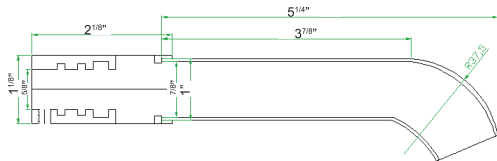

CHROME: ✓$75 BRUSHED NICKEL: $85
MATTE BLACK: ✓$95 BRUSHED GOLD: $110