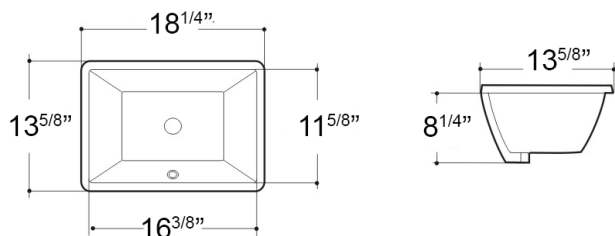

CERAMIC

CERAMIQUE

MY-1612

Undermount Basin
 Outside dimension: 18¹/₄" x 13⁵/₈" x 8¹/₄"
 Inside dimension: 16³/₈" x 11⁵/₈"

WHITE: **🇨🇦\$225**

MY-1801

Undermount Basin
 Outside dimension: 19⁵/₈" x 15³/₄" x 7¹/₈"
 Inside dimension: 17³/₄" x 13³/₄"

WHITE: **🇨🇦\$275**

MY-1802

Undermount Basin
 Outside dimension: 20⁷/₈" x 14³/₈" x 6⁷/₈"
 Inside dimension: 19¹/₈" x 12³/₈"

WHITE: **🇨🇦\$295**

MY-603

Round Vessel Basin
 Outside dimension: 14³/₁₆" W x 4³/₄" H
 Inside dimension: 13³/₄" W x 3¹³/₁₆" H
 Available in glossy white, and 7 matte colours