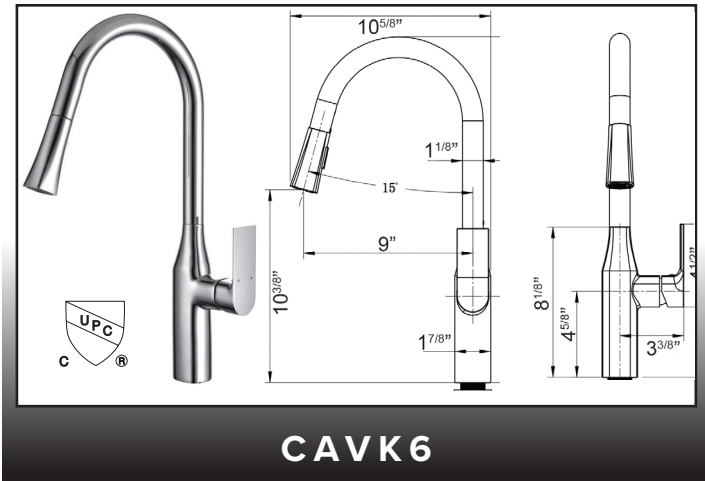

CHROME: **\$195** ✓ BRUSHED NICKEL: **\$225**
 MATTE BLACK: **\$250** ✓

CAVK5

SYRAH Pull down Spray Kitchen Faucet

- Flexible pullout hose, dual spray
- Braided Nylon hose
- Ceramic Cartridge
- Neoperl Aerator
- 2.2 gpm max flow rate
- Max Countertop thickness: 1.5"

CHROME: **\$295** ✓

CAVK6

ANATRA Pull down Spray Kitchen Faucet

- Flexible pullout hose, dual spray
- Braided Nylon hose
- Ceramic Cartridge
- Neoperl Aerator
- 2.2 gpm max flow rate
- Max Countertop thickness: 1.5"