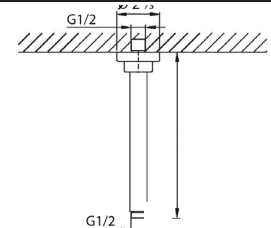

CASAC-SQ

Square 4", 8" & 12" ceiling arm
1/2" connections

CASAC4-SQ PC: ✓\$60
MB: ✓\$80 BG: ✓\$90
CASAC8-SQ PC: ✓\$65 BN: ✓\$80
MB: ✓\$85 BG: ✓\$95
CASAC12-SQ PC: ✓\$80 BN: ✓\$85
MB: ✓\$90

CASAC-RD

Round 4" and 8" ceiling arms
1/2" connections