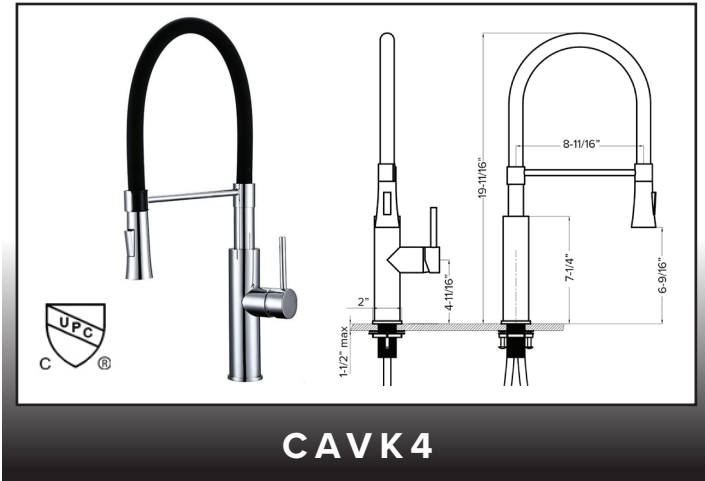

CAVK2

CALAMITA Pull down Spray Kitchen Faucet

- Flexible pullout hose, dual spray
- Magnetic locking system
- 304 Stainless Steel
- Neoperl Aerator
- Braided Nylon hose
- Ceramic Cartridge
- 1.8 gpm max flow rate
- Max Countertop thickness: 1.5\"/>

CHROME: **\$225** ✓ MATTE BLACK: **\$275** ✓

CHROME: **\$250** ✓ BRUSHED NICKEL: **\$275**
MATTE BLACK: ✓ **\$325**

CAVK3

TITRA Pull down Spray Kitchen Faucet

- Flexible pullout hose, dual spray
- 304 Stainless Steel
- Braided Nylon hose
- Ceramic Cartridge
- Neoperl Aerator
- 1.8 gpm max flow rate
- Max Countertop thickness: 1.5" cUPC

CAVK4

ZERMATT Pull out Spray Kitchen Faucet

- Flexible pullout hose, dual spray
- 304 Stainless Steel
- Braided Nylon hose
- Ceramic Cartridge
- Neoperl Aerator
- 1.8 gpm max flow rate
- Max Countertop thickness: 1.5" cUPC