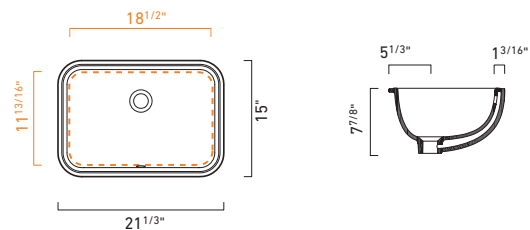

Rectangular Rounded Undermount Basin
Outside dimension: 20 3/4"W x 13 1/3"D
Inside dimension: 19"W x 11 3/8"D x 5 1/8"H