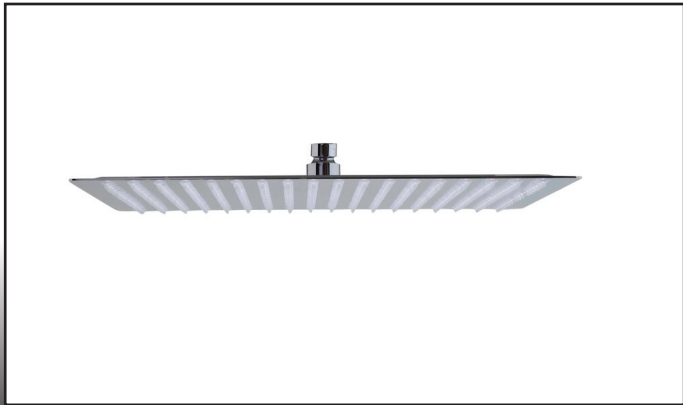

CASH10-SQ

Square 10" Ultra thin showerhead
Anti-Calcium Nipples
Flow rate: 8.5L/min