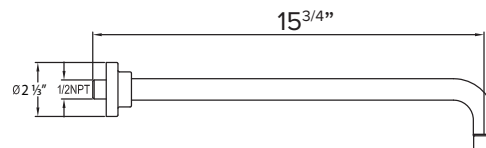

CASA16-SQ

Square 16" Shower arm

CHROME: **✓\$195** BRUSHED NICKEL: **✓\$225**
MATTE BLACK: **✓\$240** BRUSHED GOLD: **✓\$265**

CASA16-RD

Round 16" Shower arm
7/8" diameter

CHROME: **✓\$150** BRUSHED NICKEL: **✓\$175**
MATTE BLACK: **✓\$185** BRUSHED GOLD: **✓\$195**