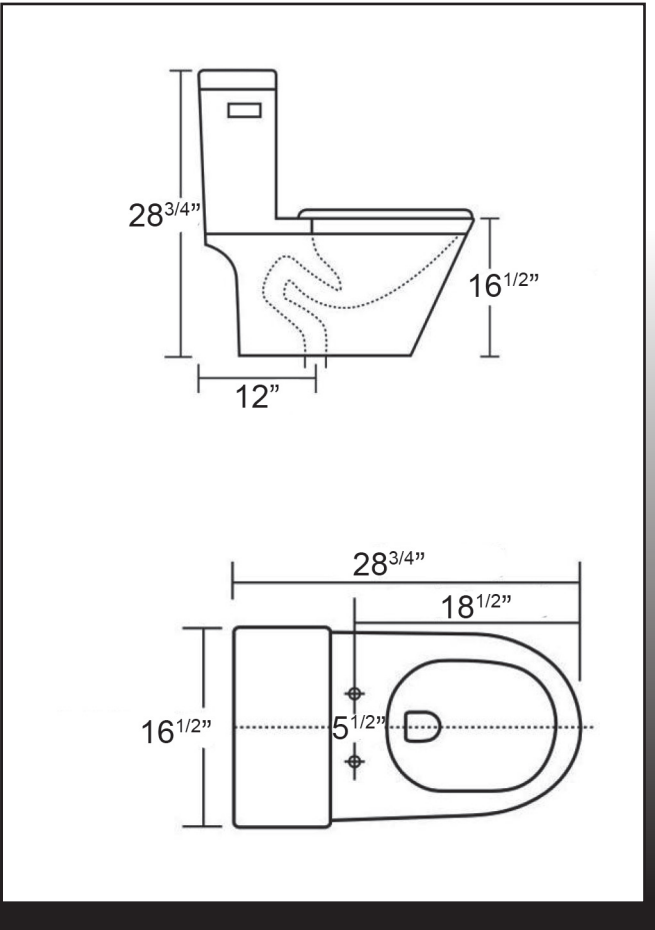

Siphonic One-Piece High-Efficiency Toilet

- One-piece modern design
- 26³/₁₆" L x 14³/₈" W x 30³/₄" H
- Siphonic single & dual flushing system
- Water Sense low consumption (1.0 GPF single; 1.6 GPF dual)
- Soft close seat cover
- Elongated design (18")
- S-trap: 12" rough-in

WHITE: ~~☑~~$895 MATTE BLACK: ~~☑~~$1250

Siphonic One-Piece High-Efficiency Toilet

- One-piece modern design (fully glazed trapway)
- 28-7/10" L x 16.5" W x 28-7/10" H
- Siphonic single flushing system (side flush button)
- Water Sense low consumption (1.28 GPF)
- Soft close seat cover (easy fixing)
- Elongated design (18.5")
- ADA height (16.5")
- MAP: 800G
- S-trap: 12" rough-in
- Optional top single or dual flush

WHITE: ~~☑~~$1095