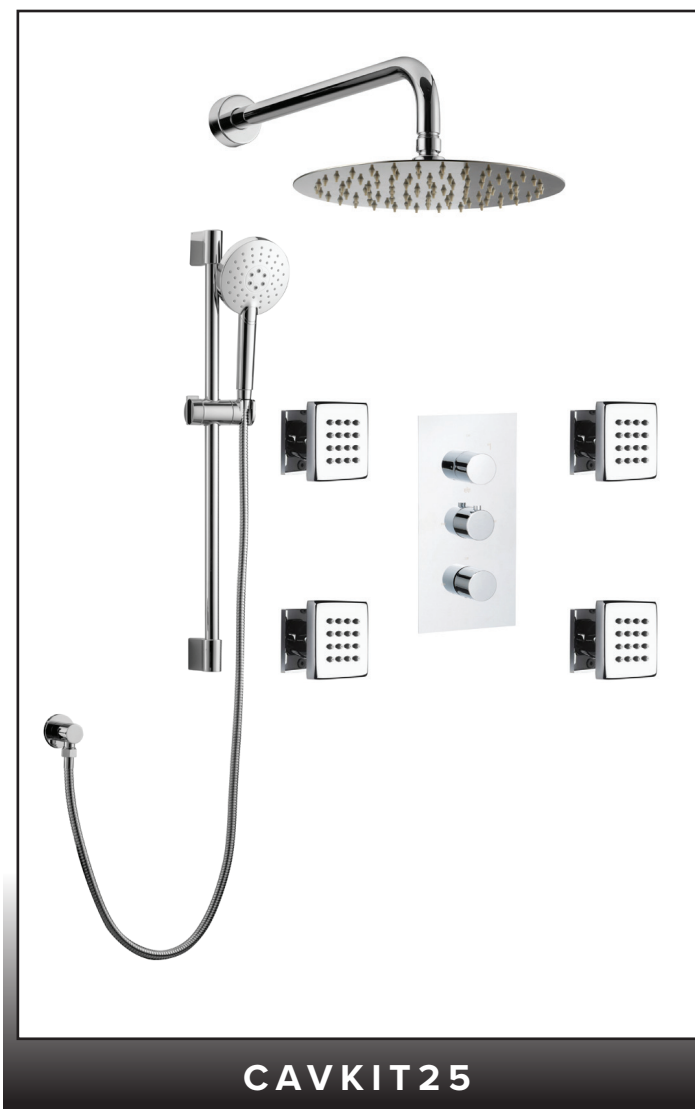

CAVKIT25

10" Round showerhead.	CASH10-RD
Round 16" wall arm.	CASA16-RD
Thermostatic rough.	CA2CN00-R
Square thermostatic trim.	CA2CN00
Round handshower.	CAHS-RD
Sliding bar.	CABAR-RD
69" neoprene hose.	CAHOSE
Outlet.	CAVOUT-RD
4x Body Sprays.	CABJ-SQ

- Showerhead flow rate: 8.5L/min @ 60psi
- Handshower flow rate: 12L/min @ 60psi
- Valve flow rate: 45L/min @ 60psi
- 3/4" inlet
- Both ceiling and wall arms for showerhead included
- Single function 2 way diverter / Thermostatic / Volume control for 3rd function

CHROME: **☉$1995** MATTE BLACK: **☉$2295**