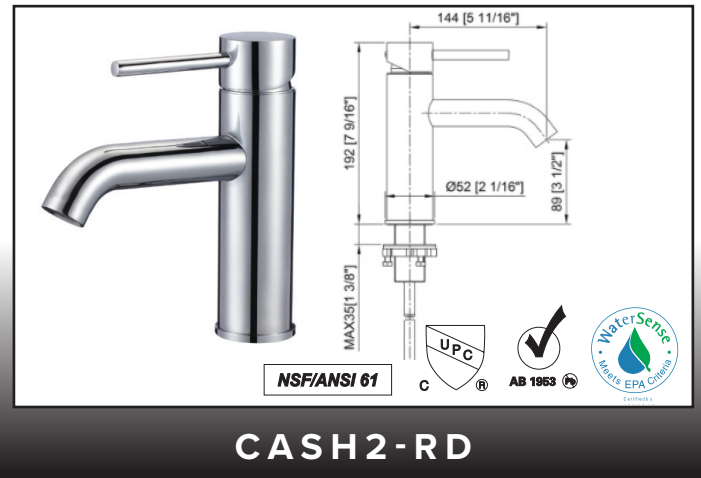

XROUND Round Single hole Lav; 2.2gpm

CHROME: **☺$295** BRUSHED NICKEL: **☺$325**
MATTE BLACK: **☺$375** BRUSHED GOLD: **☺$450**