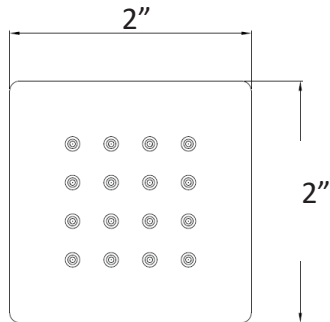

CALVTH-SQ

1/2" thermostatic valve and trim
2 way diverter and dual function
Plugged bottom port
Flow rate: 6.5GPM @ 50PSI (recommended)
Trim dimensions: 4 3/4"H x 7 7/8"W

REQUIRES ROUGH: CALVRH-1 $495

CHROME: ✓$150 MATTE BLACK: ✓$175

CHROME: ✓$495 BRUSHED NICKEL: ✓$525
MATTE BLACK: ✓$550 BRUSHED GOLD: ✓$575