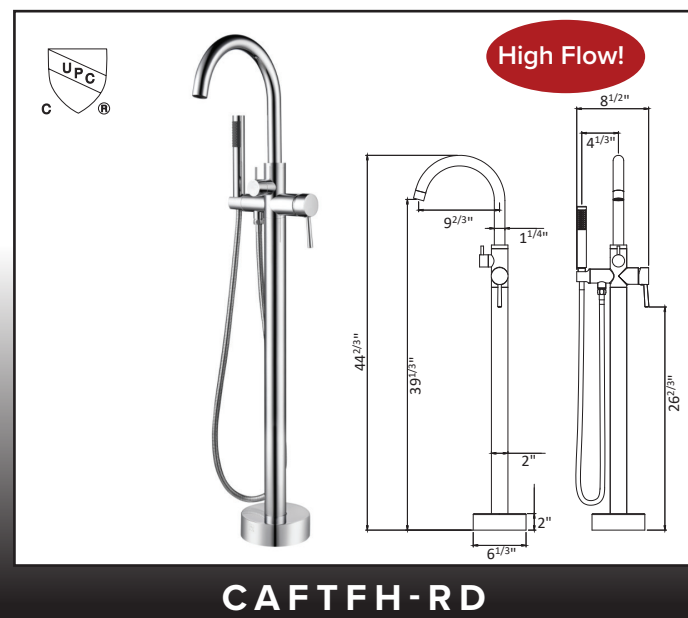

CAFTFH-RD

XROUND Freestanding Tub Filler

- Solid Brass construction
- 1/2" inlet pipe 2pcs
- **Max flow rate: 12gpm**
- Stainless steel 150cm hose
- Total height 44 2/3"
- Floor to spout height 39 1/3"
- cUPC approved

CHROME: **☑$1595** BRUSHED NICKEL: **$1650**
MATTE BLACK: **☑$1695** BRUSHED GOLD: **$1750**