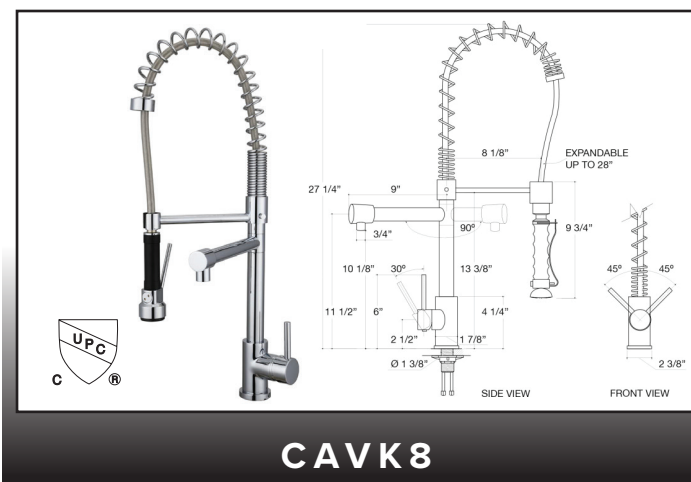

CAVK8

CHEVAL Pull down Spray Kitchen Faucet

- Flexible pullout hose, dual spray
- Braided Nylon hose
- Ceramic Cartridge
- Neoperl Aerator
- 2.2 gpm max flow rate
- Max Countertop thickness: 1.5"

CHROME: **$475** BRUSHED NICKEL: **$525**
MATTE BLACK: **$575**

CHROME: **$795** BRUSHED NICKEL: **$850**