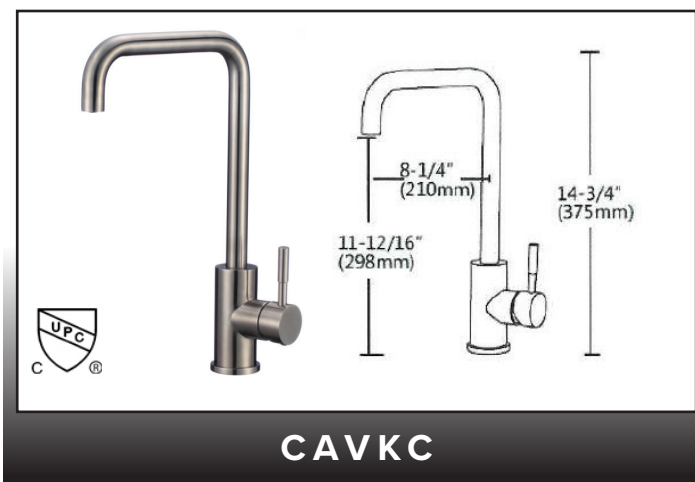

MODEL NUMBER FAUCET COLOUR VANITY COLOUR TOILET COLOUR

VANITY COLOUR OPTIONS

KITCHEN

CUISINE

CAVKC

MARTINI Single Handle Kitchen Faucet

- Made of Stainless Steel
- Ceramic Cartridge
- 1.8 gpm max flow rate
- Certifications:
cUPC
NSF 61
NSF 372
EPA WaterSense
CEC