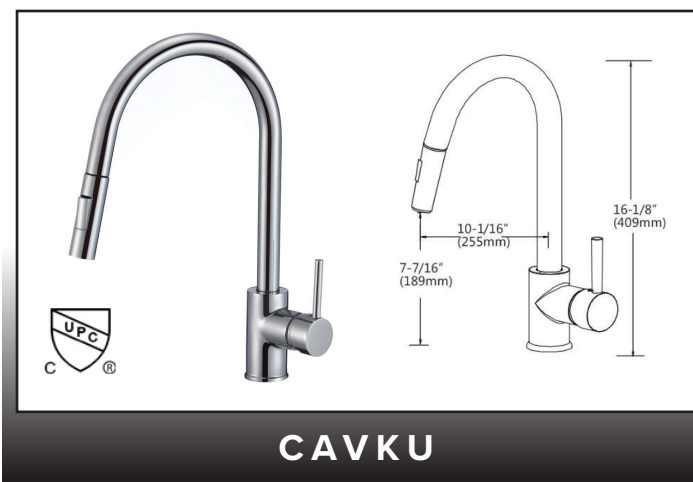

CAVKU

SHIRAZ Pull down Spray Kitchen Faucet

- Flexible pullout hose, dual spray
- Lead Free Solid Brass body
- Ceramic Cartridge
- 1.8 gpm max flow rate
- Certifications:
cUPC
NSF 61
NSF 372
AB1953
CEC

CHROME: **\$225** ✓ MATTE BLACK: **\$275** ✓
STAINLESS STEEL: **\$295** ✓