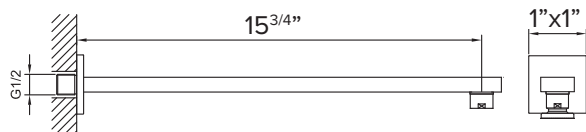

Square 10" Ultra thin showerhead
Anti-Calcium Nipples
Flow rate: 8.5L/min

Round 10" showerhead
Anti-Calcium Nipples
Flow rate: 8.5L/min

CHROME: **✓$210** BRUSHED NICKEL: **✓$230**
MATTE BLACK: **✓$250** BRUSHED GOLD: **✓$275**

Square 16" Shower arm

CHROME: **✓$195** BRUSHED NICKEL: **✓$225**
MATTE BLACK: **✓$240** BRUSHED GOLD: **✓$265**

Round 16" Shower arm
7/8" diameter

CHROME: **✓$150** BRUSHED NICKEL: **✓$175**
MATTE BLACK: **✓$185** BRUSHED GOLD: **✓$195**

CHROME: **✓$120** BRUSHED NICKEL: **✓$130**
MATTE BLACK: **✓$140** BRUSHED GOLD: **✓$160**