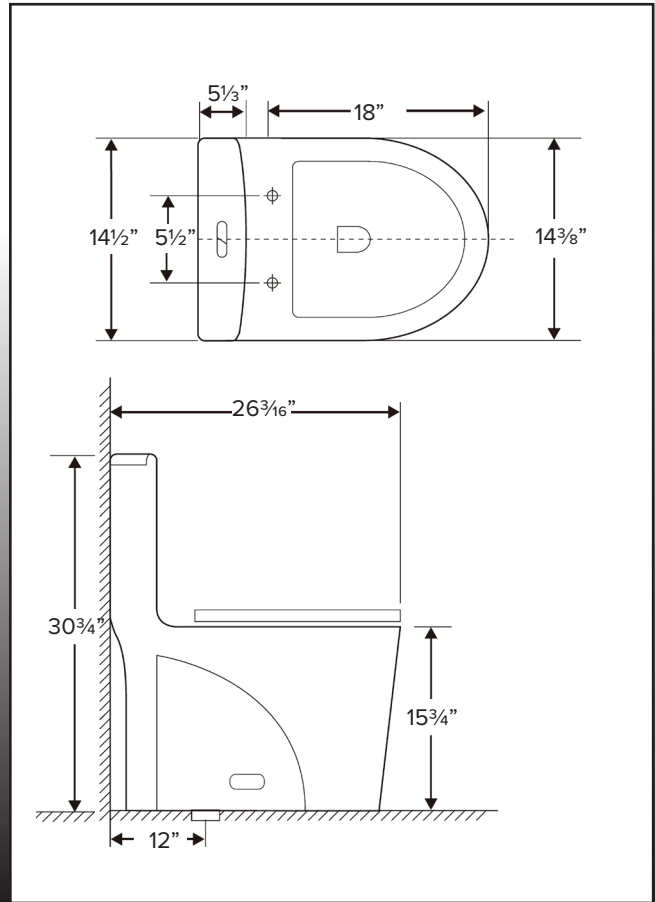

MY-2184

Siphonic One-Piece High-Efficiency Toilet

- One-piece modern design (fully glazed trapway)
- 28-7/10" L x 16.5" W x 28-7/10" H
- Siphonic single flushing system (side flush button)
- Water Sense low consumption (1.28 GPF)
- Soft close seat cover (easy fixing)
- Elongated design (18.5")
- ADA height (16.5")
- MAP: 800G
- S-trap: 12" rough-in
- Optional top single or dual flush

WHITE: ~~☑~~$1095