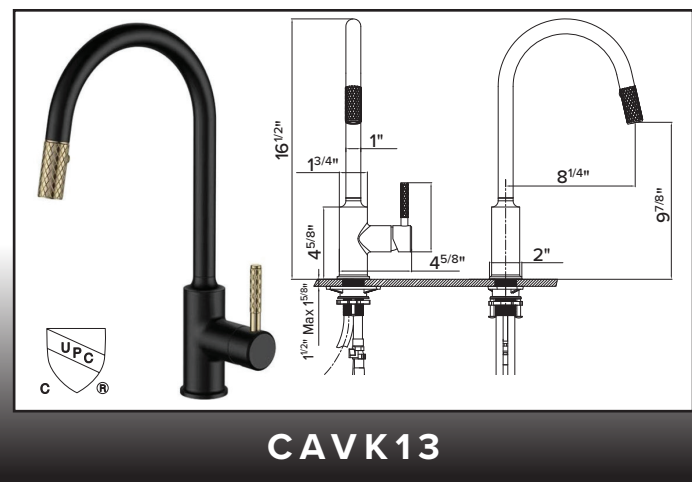

CAVK13

MERLOT Pull out Spray Kitchen Faucet with gold detail

- Flexible pullout hose, dual spray
- 304 Stainless Steel
- Gold etched detailed handle & spray head
- Braided Nylon hose
- Ceramic Cartridge
- Neoperl Aerator
- 1.8 gpm max flow rate
- Max Countertop thickness: 1.5"
- CUPC

CHROME: **$325** MATTE BLACK & BR. GOLD: **$375**
BRUSHED NICKEL: **$350** BRUSHED GOLD: **$395**