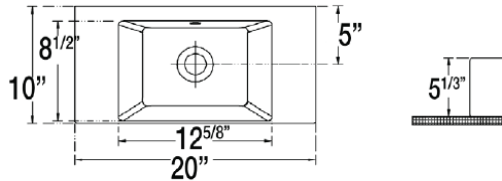

Single hole pre-drilled, With Overflow

WHITE: \$275

ALD-50X25

Rectangular Sit-on or Wallmount Basin
 Outside dimension: 20"W x 10"D x 5 1/8"H
 Inside dimension: 12 5/8"W x 8 1/2"D x 3 1/2"H
 Indicate Left or Right hand drilling
 With Overflow