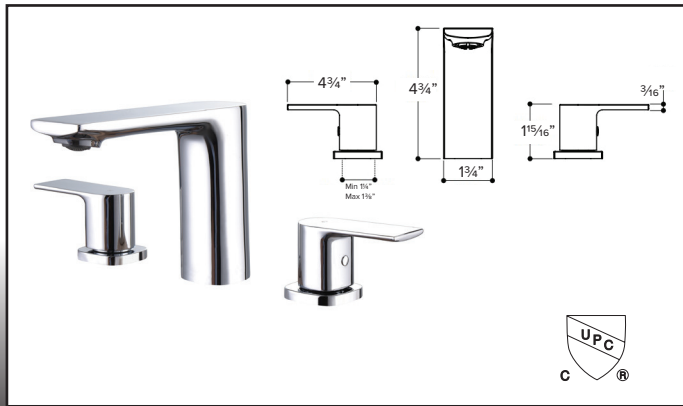

CHROME: **☑\$625** MATTE BLACK: **☑\$725**

CADW

DROP Wall Lav with Waterdrop spout; 1.5gpm

CHROME: **☑\$695** MATTE BLACK: **☑\$795**

CAW2-RD

XROUND 2 Hole round Wall Lav

CHROME: **☑\$450** MATTE BLACK: **☑\$495**