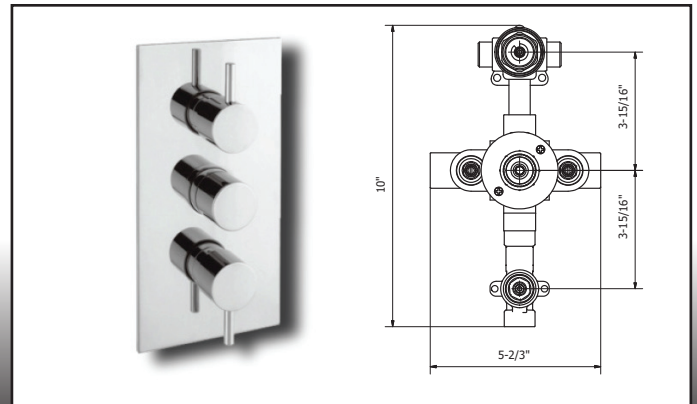

CHROME: **☑\$475** BRUSHED NICKEL: **☑\$495**
 MATTE BLACK: **☑\$520** BRUSHED GOLD: **☑\$550**

CA2CN00

1/2" thermostatic Trim
 Single function 2 way diverter
 Thermostatic control
 Volume control for 3rd function
 Invertible Check Valve
 1 or 2 functions at a time
 Trim dimensions: 11 13/16"H x 5 1/2"W