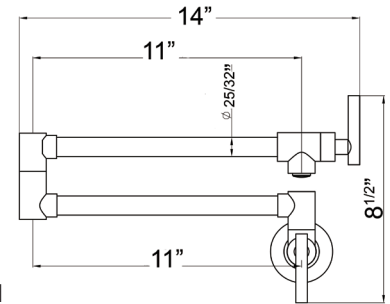

CAVP1

CHROME: **☑$850** MATTE BLACK: **☑$995**