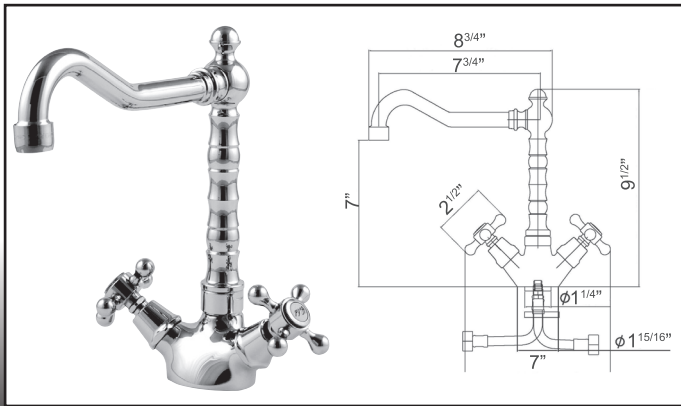

CASH-TR

JULIA Single Hole Lav, swivel 180 degrees, click-clac drain

CHROME: **$525** POLISHED NICKEL: **$695**
BRUSHED NICKEL: **$750** BRUSHED GOLD: **$850**