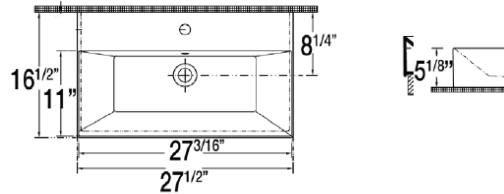

Rectangular Sit-on or Wallmount Basin
Outside dimension: 27 1/2"W x 16 1/2"D x 5 1/8"H
Inside dimension: 27 3/16"W x 11"D x 3 15/16"H
Single hole pre-drilled
With Overflow

WHITE: **🏷️$350**