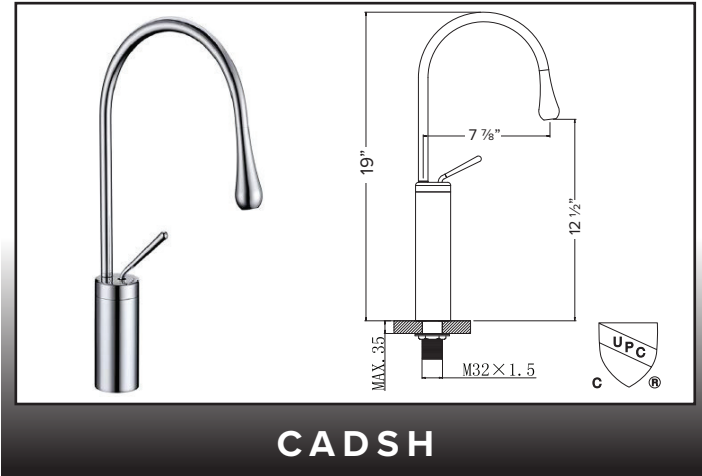

CAVC-SQ

CASCADE Square Single Hole Vessel Lav

CHROME: **☑\$425** BRUSHED NICKEL: **☑\$475**
 MATTE BLACK: **☑\$525** BRUSHED GOLD: **☑\$575**

CADSH

DROP Single hole Vessel Lav with Waterdrop spout; 1.5gpm