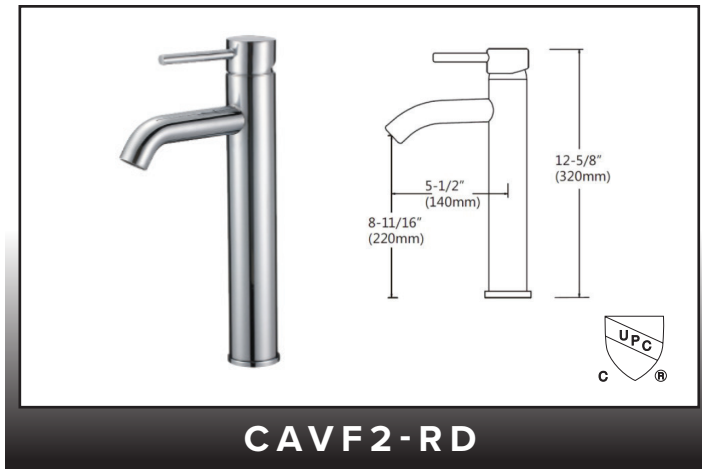

CAVF2-RD

XROUND Round Single hole Vessel Lav

CHROME: **☑$375** BRUSHED NICKEL: **☑$395**
MATTE BLACK: **☑$450** BRUSHED GOLD: **☑$495**