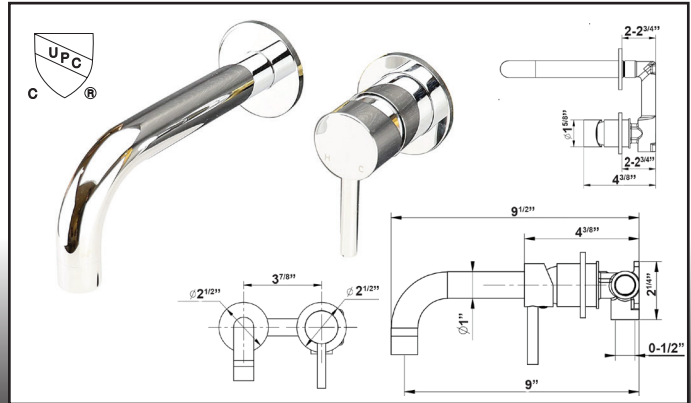

CAW2-RD

XROUND 2 Hole round Wall Lav

CHROME: **☑$450** MATTE BLACK: **☑$495**