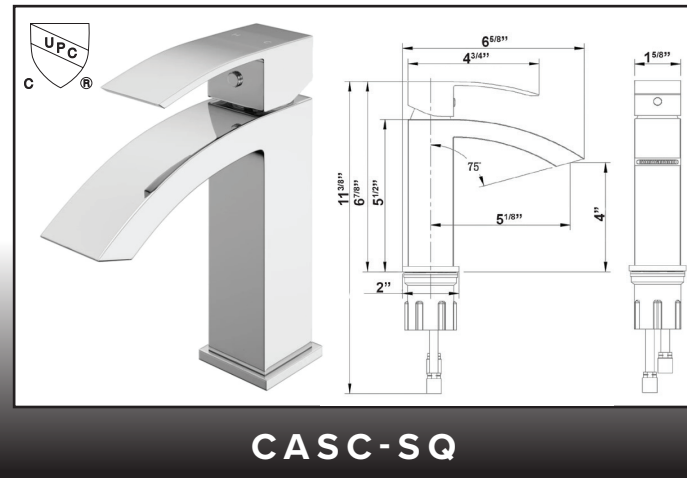

ROBINETS

WESTMOUNT Round single hole lav

CHROME: **☺\$365** BRUSHED NICKEL: **☺\$395**
 MATTE BLACK: **☺\$475** BRUSHED GOLD: **☺\$550**

TITAN Square Single hole lav; 2.2gpm

CHROME: **☺\$395** BRUSHED NICKEL: **\$425**
 MATTE BLACK: **☺\$475** BRUSHED GOLD: **\$550**