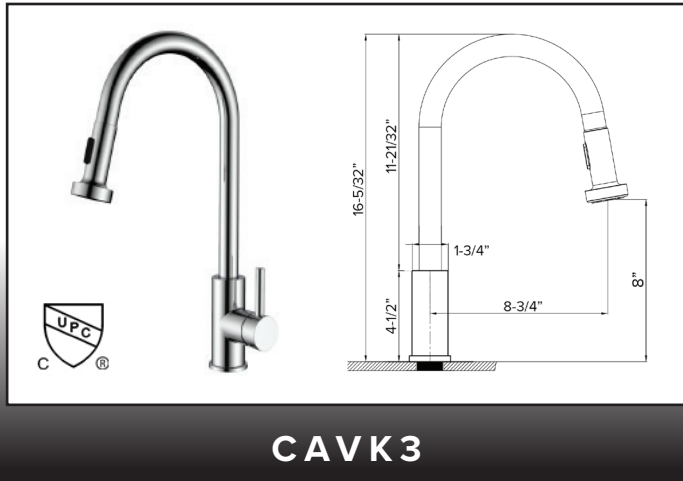

CAVK3

TITRA Pull down Spray Kitchen Faucet

- Flexible pullout hose, dual spray
- 304 Stainless Steel
- Braided Nylon hose
- Ceramic Cartridge
- Neoperl Aerator
- 1.8 gpm max flow rate
- Max Countertop thickness: 1.5" cUPC