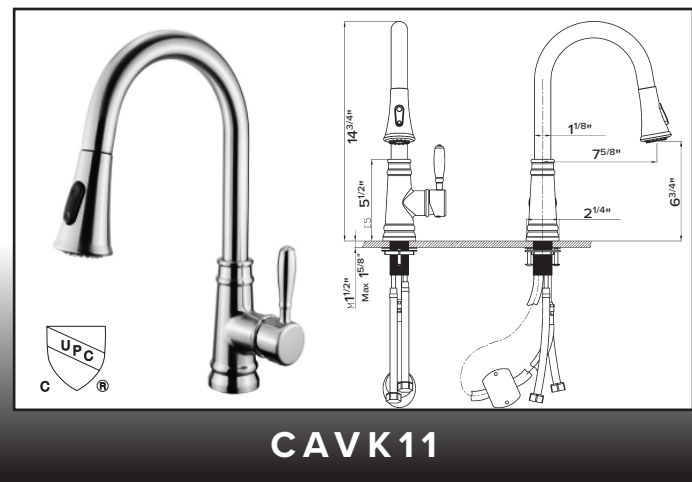

CAVK11

BORDEAUX Pull down dual Spray Kitchen Faucet

- Flexible pullout hose, dual spray
- Solid Brass body
- Zinc alloy handle
- 1.5m Braided nylon quick connect hose
- Ceramic Cartridge
- Neoperl Aerator
- 1.8 gpm max flow rate