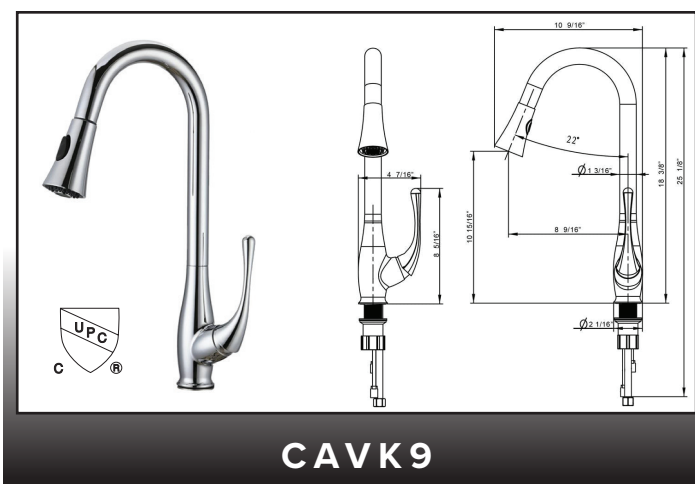

CAVK9

TULIP Pull down Spray Kitchen Faucet

- Flexible pullout hose, dual spray
- Braided Nylon hose
- Ceramic Cartridge
- Neoperl Aerator
- 2.2 gpm max flow rate
- Max Countertop thickness: 1.5"