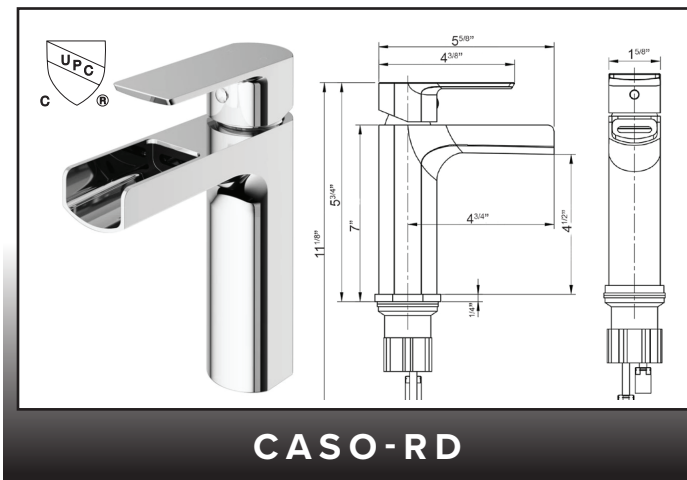

WESTMOUNT Open Spout Single Hole Lav

CHROME: **☺$325** BRUSHED NICKEL: **☺$375**
MATTE BLACK: **☺$395** BRUSHED GOLD: **☺$450**