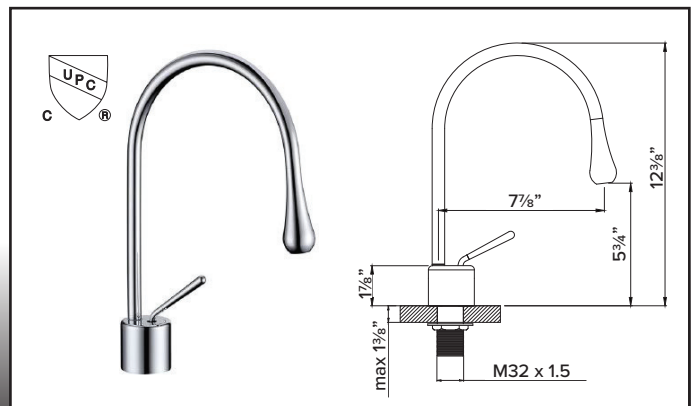

CADS

DROP Single hole Lav with Waterdrop spout; 1.5gpm

CHROME: **☑$625** MATTE BLACK: **☑$725**