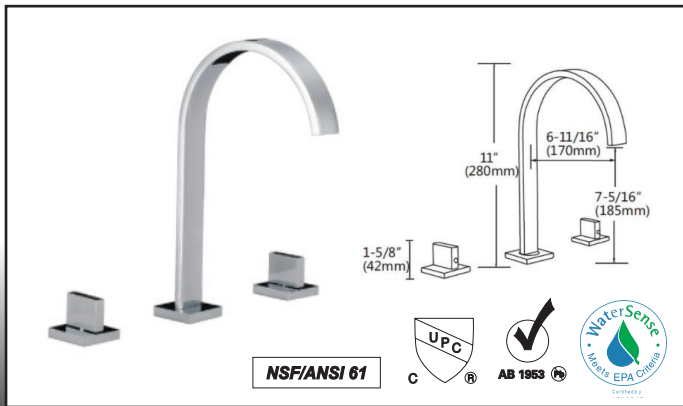

CAWC-SQ

CASCADE Square Widespread Lav

CHROME: ~~●~~\$375 BRUSHED NICKEL: ~~●~~\$425
 MATTE BLACK: ~~●~~\$495 BRUSHED GOLD: ~~●~~\$575

CAWS2-RD

XROUND Widespread Lav; 2.2gpm

CHROME: ~~●~~\$475 BRUSHED NICKEL: ~~●~~\$525
 MATTE BLACK: ~~●~~\$595 BRUSHED GOLD: ~~●~~\$650