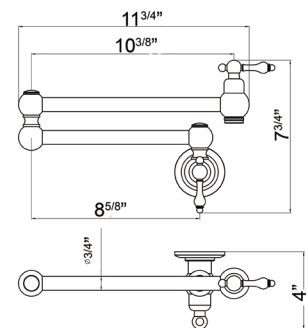

CAVP4

CHROME: **☑$875** MATTE BLACK: **☑$1050**