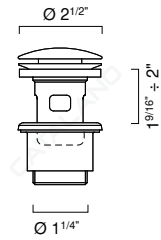

BRASS FLAT PUSH BUTTON DRAIN

- 1-1/4"
- Push button brass drain for washbasins **with** overflow
- Chrome finish

MODEL	DESCRIPTION	PRICE
PCSC	Flat push button drain	$130.00