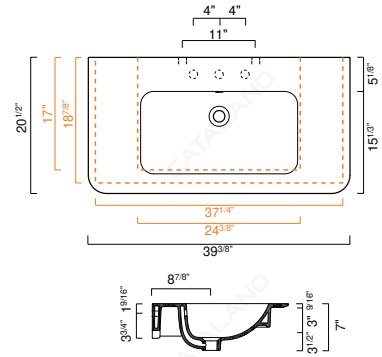

GREEN UP 80 WASHBASIN

- W31 1/2" x D20 1/2" x H9/16" / W80cm x D52cm x H1.5cm
- Install wall-hung or on vanity
- Must specify number of holes and hole position.
- 3 knockout holes. White basin

OPTIONAL:

- P60GRN Front Towel Rail: Brass with chrome finish

MODEL	DESCRIPTION	PRICE
80GRUP	Washbasin	$1140.00
P60GRN	Front towel rail, chrome	$250.00