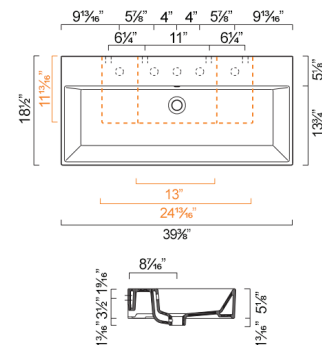

PREMIUM 80 WASHBASIN

- W31 1/2" x D18 1/2" x H5 1/8" / W80cm x D47cm x H13cm
- Install wall-hung, semi-fitted, or on vanity
- Must specify number of holes and hole position.
- 3 knockout holes

OPTIONAL:

- P75N Front Towel Rail: Brass with chrome finish

MODEL	DESCRIPTION	PRICE
80VP	Washbasin	$835.00 ✓
P75N	Front Towel Rail, chrome	$350.00