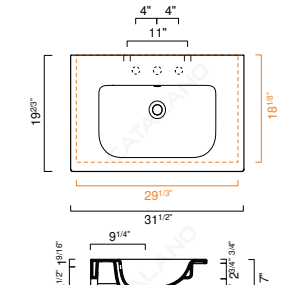

SFERA 60 WASHBASIN

- W23 5/8" x D19 5/8" x H3/4" / W60cm x D50cm x H2cm
- Install wall-hung, semi inset or on vanity
- Must specify number of holes and hole position.
- 3 knockout holes

OPTIONAL:

- P60SF Front Towel Rail: Brass with chrome finish

MODEL	DESCRIPTION	PRICE
60SFN	Washbasin	$625.00 ✓
P60SFN	Front Towel Rail, chrome	$310.00