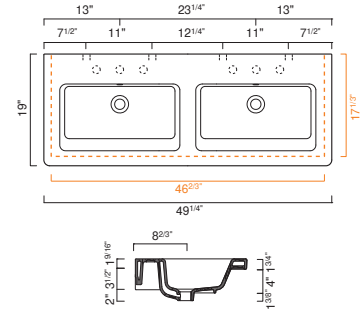

NEW LIGHT 100 WASHBASIN

- W39 3/8" x D19" x H1 3/4" / W100cm x D48.5cm x H4.5cm
- Install wall-hung, semi inset, or on vanity
- Must specify number of holes and hole position.
- 3 knockout holes

OPTIONAL:

- P100LI Front Towel Rail: Brass with chrome finish

MODEL	DESCRIPTION	PRICE
100LI	Washbasin	$605.00 ✓
P100LI	Front Towel Rail, chrome	$295.00