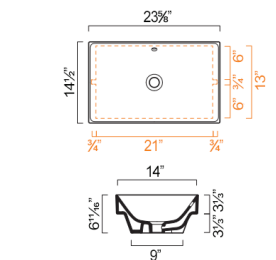

ZERO 50 SEMI FITTED WASHBASIN

- W19 2/3" x D14 1/2" x H3 1/3" / W50cm x D37cm x H8.5cm
- Install semi-fitted
- With overflow

MODEL	DESCRIPTION	PRICE
5037VEN	Washbasin	$685.00 ✓