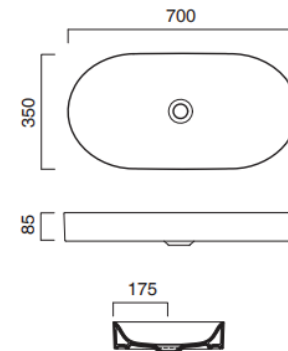

NEW!

HORIZON 60 WASHBASIN

- W23 2/3" x D13 3/4" x H3 1/3" / W60cm x D35cm x H8.5cm
- Install sit-on on either **PC12550**, **PC10050** or **PC7550**.
- OPTIONAL:
  - S12550/S10050/S7550 support frames
  - M12550/M10050/M7550 drawer units

MODEL	DESCRIPTION	PRICE
○ 60AHZ	Glossy white washbasin	$500.00 ✓
○ 60AHZBM	Matte white washbasin	$755.00
● 60AHZCS	Matte cement washbasin	$755.00
● 60AHZNS	Matte black washbasin	$755.00 ✓
● 60AHZBO	Gold/white washbasin	$1580.00
○ 60AHZBA	Silver/white washbasin	$1580.00