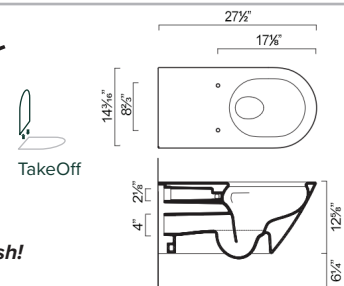

SFERA COMFORT 70 NEWFLUSH TOILET

- W14" x D 27 1/2" x H12 5/8" / W70cm x D36cm x H32cm
- Install wall-hung, 1-pc less seat. 0.89gpf (3.38 liters)

REQUIRED & SOLD SEPARATELY

- Toilet seat
- In Wall Carrier for Toilet

MODEL	DESCRIPTION	PRICE
VSHNR	Wall hung toilet	$1495.00 <i>Newflush!</i>
HNSTF	Soft-close toilet seat	$225.00