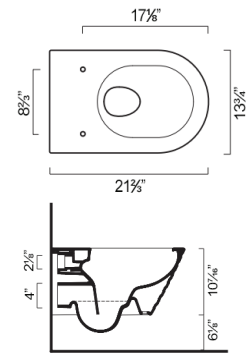

TOILETS & BIDETS

Special order

GOLD & SILVER 55 TOILET AND BIDET

1. W13 3/4" x D20 1/2" x H13 3/16" / W35cm x D55cm x H26.5cm
   - Install wall-hung, 1-pc less seat. 0.99gpf (3.75 liters)
2. REQUIRED & SOLD SEPARATELY
3. Toilet seat
   - In Wall Carrier for Toilet
   - In Wall Carrier for Bidet

MODEL	DESCRIPTION	PRICE	
● VS55NRNO	Black/Gold wall-hung toilet	$2830.00	Newflush!
○ VS55NRBO	White/Gold wall-hung toilet	$2830.00	Newflush!
○ VS55NRBA	White/Silver wall-hung toilet	$2830.00	Newflush!
● BS55NRNO	Black/Gold wall-hung bidet	$2695.00	
○ BS55NRBO	White/Gold wall-hung bidet	$2695.00	
○ BS55NRBA	White/Silver wall-hung bidet	$2695.00	
● SCSTPNNE	Glossy Black soft-Close Seat Plus	$495.00	
○ SCSTP	White soft-Close Toilet Seat Plus	$370.00	✓

Special order

GOLD & SILVER CLASSY TOILET AND BIDET

1. W13 3/4" x D21 2/3" x H10 7/16" / W35cm x D55cm x H26.5cm
   - Install wall-hung, 1-pc less seat. 0.99gpf (3.75 liters)
2. REQUIRED & SOLD SEPARATELY
3. Toilet seat
   - In Wall Carrier for Toilet
   - In Wall Carrier for Bidet

MODEL	DESCRIPTION	PRICE	
○ VS55RZEBO	White/Gold wall hung toilet	$2695.00	Newflush!
○ VS55RZEBA	White/Silver wall hung toilet	$2695.00	Newflush!
○ BS55ZEBO	White/Gold wall hung bidet	$2695.00	
○ BS55ZEBA	White/Silver wall hung bidet	$2695.00	
SCSTP	White soft-close Plus toilet seat	$370.00	✓

GREEN 55 NEWFLUSH TOILET & BIDET

1. W21 2/3" x D14 1/2" x H11" / W55cm x D37 x H28cm
   - Install wall-hung, 1-pc less seat. 1gpf (3.75 liters)
   - Bowl interior finished with CATAgglaze for maximum hygiene
2. REQUIRED & SOLD SEPARATELY
3. Toilet seat
   - In Wall Carrier for Toilet
   - In Wall Carrier for Bidet

MODEL	DESCRIPTION	PRICE	
VS55RGR	White wall hung toilet	$1095.00	
BS55GR	White wall hung bidet	$1125.00	Special order
GR55STP	Soft-close Plus toilet seat	$395.00