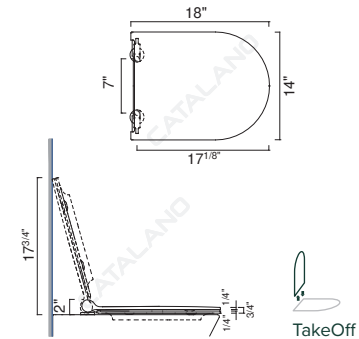

Special order

SFERA/COLORI 54 BIDET

- W13 3/4" x D21 1/4" x H11" / W35cm x D54cm x H28cm
- Install wall-hung, 1-pc
- Centre hole pre drilled
- In Wall Carrier for Bidet required

MODEL	DESCRIPTION	PRICE
○ BSF54BM	White matte wall hung bidet	\$1195.00
● BSF54VS	Green matte wall hung bidet	\$1195.00
● BSF54AS	Blue matte wall hung bidet	\$1195.00
● BSF54GS	Grey matte wall hung bidet	\$1195.00
● BSF54NS	Black matte wall hung bidet	\$1195.00
● BSF54MS	Brown matte wall hung bidet	\$1195.00
● BSF54CS	Cement matte wall hung bidet	\$1195.00