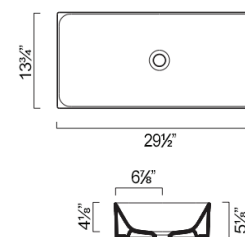

ZERO Collection

ZERO 55 SEMI-FITTED WASHBASIN

- W21 2/3" x D18 1/2" x H5 3/4" / W55cm x D47cm x H14.5cm
- Install semi-fitted
- Must specify number of holes and hole position
- 3 knockout holes

OPTIONAL:

- PLS55ZP Front Towel Rail: Aluminum with chrome finish

MODEL	DESCRIPTION	PRICE
LS55ZP	Washbasin	$595.00
PLS55ZP	Front Towel Rail, chrome	$295.00

ZERO 50 WASHBASIN

- W19 2/3" x D9 7/8" x H4 3/4" / W50cm x D25cm x H12cm
- Install wall-hung, on counter, or on vanity
- Without overflow
- 1 knockout hole

OPTIONAL:

- P5025VE Front Towel Rail: Aluminum with chrome finish

MODEL	DESCRIPTION	PRICE
5025VE	Washbasin, Catalano white	$445.00 ✓
○ 5025VEBM	Washbasin, matte white	$865.00
● 5025VECS	Washbasin, matte cement	$865.00
● 5025VENS	Washbasin, matte black	$865.00
P5025VE	Front Towel Rail, chrome	$250.00

ZERO 40 WASHBASIN

- W15 3/4" x D9" x H4 3/4" / W40cm x D23cm x H12cm
- Install wall-hung, on counter, or on vanity
- Without overflow
- 1 knockout hole

OPTIONAL:

- P40VE Front Towel Rail: Aluminum with chrome finish

MODEL	DESCRIPTION	PRICE
4023VE	Washbasin, Catalano white	$465.00
○ 4023VEBM	Washbasin, matte white	$750.00
● 4023VECS	Washbasin, matte cement	$750.00
● 4023VENS	Washbasin, matte black	$750.00
P40VE	Front Towel Rail, chrome	$225.00

ZERO 40 DIAGONAL WASHBASIN

- W15 3/4" x D9" x H4 3/4" / W40cm x D23cm x H12cm
- Install wall-hung or on vanity
- Without overflow
- 1 knockout hole

OPTIONAL:

- P40VE Front Towel Rail: Aluminum with chrome finish

MODEL	DESCRIPTION	PRICE
4023ZE	Washbasin	$395.00 ✓
P4023ZE	Front Towel Rail, chrome	$250.00

ZERO 75 WASHBASIN

- W29 1/2" x D13 3/4" x H5 1/8" / W75cm x D35cm x H13cm
- Install on counter
- Without overflow