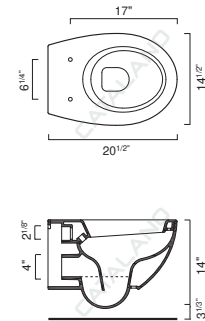

NEW LIGHT 52 TOILET & BIDET

1. W14 5/8" x L20 1/2" x H13 3/16" / W37cm x D52cm x H33.5cm
   - Install wall-hung, 1-pc less seat. 1.2gpf (4.5 liters)
2. REQUIRED & SOLD SEPARATELY
3. Toilet seat
   - In Wall Carrier for Toilet
   - In Wall Carrier for Bidet

MODEL	DESCRIPTION	PRICE
VSLI	Wall hung toilet	$580.00 ✓
BSLI	Wall hung bidet	$575.00 Special order
NLV5STF	Soft-close toilet seat	$295.00 ✓