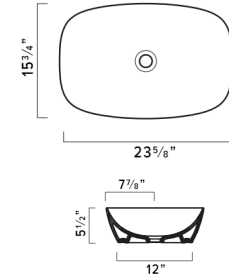

GOLD & SILVER 40 WASHBASIN

- W15 3/4" x D15 3/4" x H5 1/2" / W40cm x D40cm x H14cm
- Install on counter
- Without overflow

MODEL	DESCRIPTION	PRICE
● 40APGRLXNO	Black/Gold washbasin	$2050.00
● 40APGRLXBO	White/Gold washbasin	$2050.00
○ 40APGRLXBA	White/Silver washbasin	$2050.00