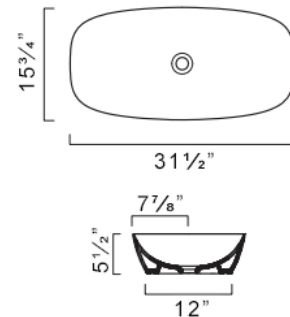

GREEN LUX 65 WASHBASIN

- W25 5/8" x D16 1/2" x H5 1/2" / W65cm x D42cm x H14cm
- Install on counter or semi fitted
- No overflow
- Glazed on all 4 sides

MODEL	DESCRIPTION	PRICE
65GRLXN	Catalano white washbasin	$895.00
65GRLXNBM	White matte washbasin	$1475.00
65GRLXNVS	Green matte washbasin	$1475.00
65GRLXNAS	Blue matte washbasin	$1475.00
65GRLXNGS	Grey matte washbasin	$1475.00
65GRLXNNS	Black matte washbasin	$1475.00
65GRLXNMS	Brown matte washbasin	$1475.00
65GRLXNCS	Cement matte washbasin	$1475.00

GREEN LUX 60 WASHBASIN

- W23 5/8" x D15 3/4" x H5 1/2" / W60cm x D40cm x H14cm
- Install on counter or semi fitted
- No overflow
- Glazed on all 4 sides

MODEL	DESCRIPTION	PRICE
60GRLXN	Catalano white washbasin	$865.00
60GRLXNBM	White matte washbasin	$1390.00
60GRLXNVS	Green matte washbasin	$1390.00
60GRLXNAS	Blue matte washbasin	$1390.00
60GRLXNGS	Grey matte washbasin	$1390.00
60GRLXNNS	Black matte washbasin	$1390.00
60GRLXNMS	Brown matte washbasin	$1390.00
60GRLXNCS	Cement matte washbasin	$1390.00

GREEN LUX 42 WASHBASIN

- W16 1/2" x D16 1/2" x H5 1/2" / W42cm x D42cm x H14cm
- Install on counter or semi fitted
- No overflow
- Glazed on all 4 sides

MODEL	DESCRIPTION	PRICE
42GRLXN	Catalano white washbasin	$795.00
42GRLXNBM	White matte washbasin	$1250.00
42GRLXNVS	Green matte washbasin	$1250.00
42GRLXNAS	Blue matte washbasin	$1250.00
42GRLXNGS	Grey matte washbasin	$1250.00
42GRLXNNS	Black matte washbasin	$1250.00
42GRLXNMS	Brown matte washbasin	$1250.00
42GRLXNCS	Cement matte washbasin	$1250.00

GREEN LUX 80 WASHBASIN

- W31 1/2" x D15 3/4" x H5 1/2" / W80cm x D40cm x H14cm
- Install on counter
- No overflow
- Glazed on all 4 sides