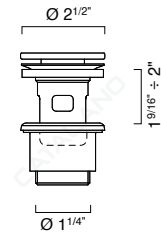

BRASS DOMED DRAIN

- 1-1/4"
- Brass drain for washbasins **without** overflow
- Chrome finish

MODEL	DESCRIPTION	PRICE
PIHA	Domed brass drain	$90.00