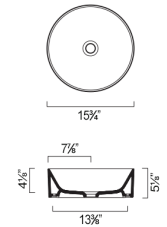

ZERO 40 ROUND WASHBASIN

- W15 3/4" x D15 3/4" x H5 1/8" / W40cm x D40cm x H13cm
- Install on counter
- Without overflow

MODEL	DESCRIPTION	PRICE
40TZE	Washbasin	$595.00