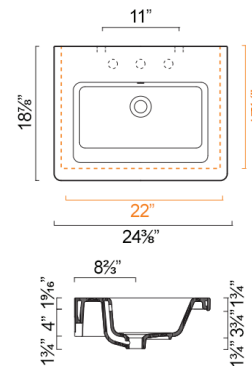

NEW LIGHT Collection

NEW LIGHT 125 WASHBASIN

- W49 1/4" x D19" x H1 3/4" / W125cm x D48.5cm x H4.5cm
- Install wall-hung, semi inset, or on vanity
- Must specify number of holes and hole position.
- 6 knockout holes

OPTIONAL:

- P125LI Front Towel Rail: Brass with chrome finish

MODEL	DESCRIPTION	PRICE
125LI	Washbasin	$745.00 ✓
P125LI	Front Towel Rail, chrome	$350.00

NEW LIGHT 100 WASHBASIN

- W39 3/8" x D19" x H1 3/4" / W100cm x D48.5cm x H4.5cm
- Install wall-hung, semi inset, or on vanity
- Must specify number of holes and hole position.
- 3 knockout holes

OPTIONAL:

- P100LI Front Towel Rail: Brass with chrome finish

MODEL	DESCRIPTION	PRICE
100LI	Washbasin	$605.00 ✓
P100LI	Front Towel Rail, chrome	$295.00

NEW LIGHT 80 WASHBASIN

- W31 1/2" x D19" x H1 3/4" / W80cm x D48cm x H4.5cm
- Install wall-hung, semi inset, or on vanity
- Must specify number of holes and hole position.
- 3 knockout holes

OPTIONAL:

- P80LI Front Towel Rail: Brass with chrome finish

MODEL	DESCRIPTION	PRICE
80LI48	Washbasin	$500.00 ✓
P80LI	Front Towel Rail, chrome	$215.00

NEW LIGHT 67 WASHBASIN

- W26 3/8" x D19" x H1 3/4" / W67cm x D48cm x H4.5cm
- Install wall-hung, semi inset, or on vanity
- Must specify number of holes and hole position.
- 3 knockout holes

OPTIONAL:

- P67LI Front Towel Rail: Brass with chrome finish

MODEL	DESCRIPTION	PRICE
67LI	Washbasin	$415.00
P67LI	Front Towel Rail, chrome	$225.00

NEW LIGHT 62 WASHBASIN

- W24 3/8" x D19" x H1 3/4" / W62cm x D48.5cm x H4.5cm
- Install wall-hung, semi inset, or on vanity
- Must specify number of holes and hole position.
- 3 knockout holes

OPTIONAL:

- P62LI Front Towel Rail: Brass with chrome finish

MODEL	DESCRIPTION	PRICE
62LI	Washbasin	$395.00 ✓
P62LI	Front Towel Rail, chrome	$195.00