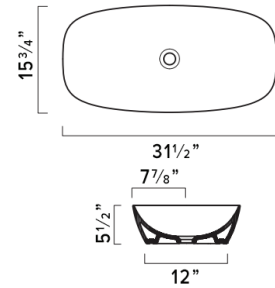

GOLD & SILVER 60 WASHBASIN

- W23 5/8" x D15 3/4" x H5 1/2" / W60cm x D40cm x H14cm
- Install on counter
- Without overflow

MODEL	DESCRIPTION	PRICE
● 60APGRLXNO	Black/Gold washbasin	$2295.00
● 60APGRLXBO	White/Gold washbasin	$2295.00
○ 60APGRLXBA	White/Silver washbasin	$2295.00