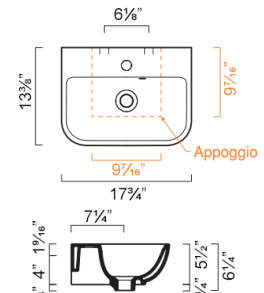

Shown semi inset

SFERA 70 WASHBASIN

- W27 1/2" x D14 5/8" x H5 7/8" / W70cm x D37cm x H15cm
- Install on counter, semi inset or undermounted
- Without overflow
- Glazed on all 4 sides

MODEL	DESCRIPTION	PRICE
70ASFN	Washbasin	$675.00