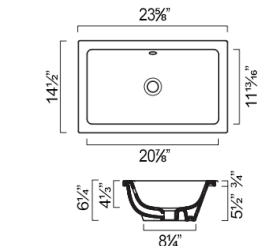

ZERO 60 SEMI-FITTED WASHBASIN

- W23 5/8" x D14 1/2" x H3 1/3" / W60cm x D37cm x H8.5cm
- Install semi-fitted
- With overflow

MODEL	DESCRIPTION	PRICE
6037VE	Washbasin	$730.00