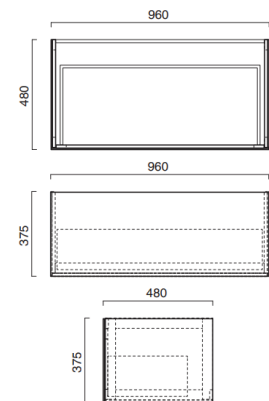

- Lateral aluminum towel rail for Horizon drawers

MODEL	DESCRIPTION	PRICE	
PLMO CHR	Chrome towel rail	$270.00	

NEW! HORIZON SIPHON FOR DRAWER UNIT

- Synthetic material

MODEL	DESCRIPTION	PRICE	
SFSP	Synthetic material	$110.00	

✓ = in stock
Ships in 24 hours