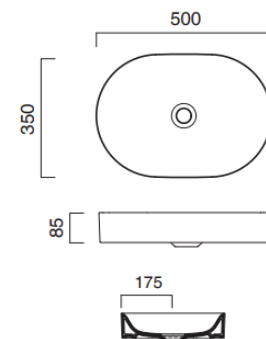

HORIZON 50 WASHBASIN

- W19 2/3" x D13 3/4" x H3 1/3" / W60cm x D35cm x H8.5cm
- Install sit-on on either **PC12550**, **PC10050** or **PC7550**.
- OPTIONAL:
  - S12550/S10050/S7550 support frames
  - M12550/M10050/M7550 drawer units

MODEL	DESCRIPTION	PRICE
○ 50AHZ	Glossy white washbasin	$475.00
○ 50AHZBM	Matte white washbasin	$740.00
● 50AHZCS	Matte cement washbasin	$740.00
● 50AHZNS	Matte black washbasin	$740.00
● 50AHZBO	Gold/white washbasin	$1535.00
○ 50AHZBA	Silver/white washbasin	$1535.00