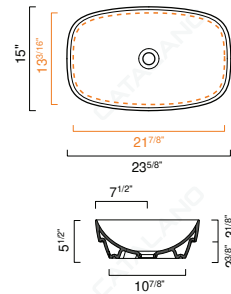

GREEN LUX 50 WASHBASIN

- W19 5/8" x D15" x H5 1/2" / W50cm x D38cm x H14cm
- Install on counter or semi fitted
- No overflow
- Glazed on all 4 sides

MODEL	DESCRIPTION	PRICE
50AGRLX	Catalano white washbasin	$895.00 ✓
50AGRLXBM	White matte washbasin	$1390.00 ✓
50AGRLXVS	Green matte washbasin	$1390.00
50AGRLXAS	Blue matte washbasin	$1390.00
50AGRLXGS	Grey matte washbasin	$1390.00
50AGRLXNS	Black matte washbasin	$1390.00 ✓
50AGRLXMS	Brown matte washbasin	$1390.00
50AGRLXCS	Cement matte washbasin	$1390.00