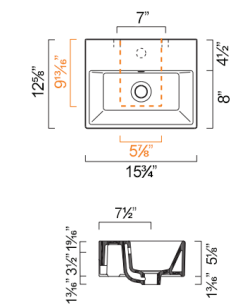

PREMIUM Collection

PREMIUM 70 WASHBASIN

- W23 1/2" x D14 5/8" x H5 1/8" / W70cm x D37cm x H13cm
- Install wall-hung, semi-fitted, or on vanity
- Must specify number of holes and hole position.
- 3 knockout holes

OPTIONAL:

- PA7N Front Towel Rail: Brass with chrome finish

MODEL	DESCRIPTION	PRICE
70VP	Washbasin	$675.00 ✓
PA7N	Front Towel Rail, chrome	$310.00

PREMIUM 60 WASHBASIN

- W23 5/8" x D18 1/2" x H5 1/8" / W60cm x D47cm x H13cm
- Install wall-hung, semi-fitted, or on vanity
- Must specify number of holes and hole position.
- 3 knockout holes

OPTIONAL:

- P60ZP Front Towel Rail: Brass with chrome finish

MODEL	DESCRIPTION	PRICE
60VP	Washbasin	$535.00
P60ZP	Front Towel Rail, chrome	$325.00

PREMIUM 55 WASHBASIN

- W21 5/8" x D14 5/8" x H5 1/8" / W55cm x D37cm x H13cm
- Install wall-hung, semi-fitted, or on vanity
- Must specify number of holes and hole position.
- 3 knockout holes

OPTIONAL:

- P55VN Front Towel Rail: Brass with chrome finish

MODEL	DESCRIPTION	PRICE
55VP	Washbasin	$495.00 ✓
P55VN	Front Towel Rail, chrome	$325.00

PREMIUM 50 WASHBASIN

- W19 5/8" x D18 1/2" x H5 1/8" / W50cm x D47cm x H13cm
- Install wall-hung, or on vanity
- Must specify number of holes and hole position.
- 3 knockout holes

OPTIONAL:

- P5QN Front Towel Rail: Brass with chrome finish

MODEL	DESCRIPTION	PRICE
50VP	Washbasin	$445.00
P5QN	Front Towel Rail, chrome	$280.00

PREMIUM 40 WASHBASIN

- W15 3/4" x D12 5/8" x H5 1/8" / W40cm x D32cm x H13cm
- Install wall-hung, or on vanity
- 1 knockout hole

OPTIONAL:

- P40VP Front Towel Rail: Brass with chrome finish

MODEL	DESCRIPTION	PRICE
40VP	Washbasin	$385.00 ✓
P40VP	Front Towel Rail, chrome	$235.00