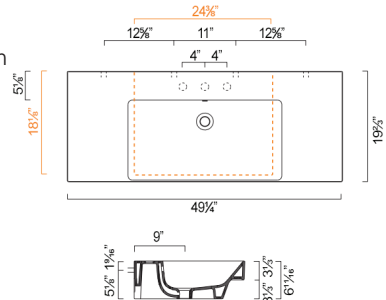

ZERO Collection

ZERO 125 DOUBLE WASHBASIN

- W49 1/4" x D19 5/8" x H3 1/3" / W125cm x D50cm x H8.5cm
- Install wall-hung, semi-fitted or on vanity
- Must specify number of holes and hole position
- 6 knockout holes

OPTIONAL:

- P150ZEUP Front Towel Rail: Aluminum with chrome finish

MODEL	DESCRIPTION	PRICE
125ZEDUP	Washbasin	$2095.00
P125ZEUP	Front Towel Rail, chrome	$395.00

ZERO 125 WASHBASIN

- W49 1/4" x D19 5/8" x H3 1/3" / W125cm x D50cm x H8.5cm
- Install wall-hung, semi-fitted or on vanity
- Must specify number of holes and hole position
- 3 knockout holes

OPTIONAL:

- P125EUP Front Towel Rail: Aluminum with chrome finish

MODEL	DESCRIPTION	PRICE
125ZEUP	Washbasin	$2075.00
P125ZEUP	Front Towel Rail, chrome	$395.00

ZERO 100 WASHBASIN

- W39 3/8" x D19 5/8" x H3 1/3" / W100cm x D50cm x H8.5cm
- Install wall-hung, semi-fitted or on vanity
- Must specify number of holes and hole position
- 3 knockout holes

OPTIONAL:

- P10ZP Front Towel Rail: Aluminum with chrome finish

MODEL	DESCRIPTION	PRICE
10ZEUP	Washbasin	$1675.00
P10ZP	Front Towel Rail, chrome	$395.00

ZERO 100 RIGHT SIDE WASHBASIN

- W39 3/8" x D19 5/8" x H3 1/3" / W100cm x D50cm x H8.5cm
- Install wall-hung, semi-fitted or on vanity
- Must specify number of holes and hole position
- 3 knockout holes

OPTIONAL:

- P10ZP Front Towel Rail: Aluminum with chrome finish

MODEL	DESCRIPTION	PRICE
10DZEUP	Washbasin	$1725.00
P10ZP	Front Towel Rail, chrome	$395.00

ZERO 100 LEFT SIDE WASHBASIN

- W39 3/8" x D19 5/8" x H3 1/3" / W100cm x D50cm x H8.5cm
- Install wall-hung, semi-fitted or on vanity
- Must specify number of holes and hole position
- 3 knockout holes

OPTIONAL:

- P10ZP Front Towel Rail: Aluminum with chrome finish

MODEL	DESCRIPTION	PRICE
10SZEUP	Washbasin	$1725.00
P10ZP	Front Towel Rail, chrome	$395.00