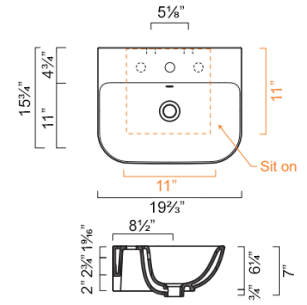

SFERA 45 WASHBASIN

- W17 3/4" x D13 3/8" x H6 1/4" / W45cm x D34cm x H16cm
- Install wall-hung or on counter
- 1 knockout hole

OPTIONAL:

- P45BSF Front Towel Rail: Chrome aluminum

MODEL	DESCRIPTION	PRICE
45BSF	Washbasin	$500.00
P45BSF	Front Towel Rail, chrome	$290.00