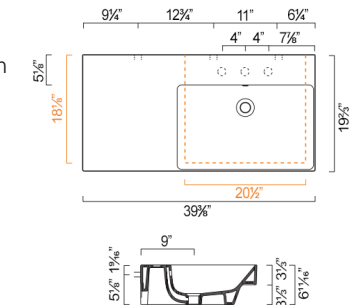

ZERO 100 LEFT SIDE WASHBASIN

- W39 3/8" x D19 5/8" x H3 1/3" / W100cm x D50cm x H8.5cm
- Install wall-hung, semi-fitted or on vanity
- Must specify number of holes and hole position
- 3 knockout holes

OPTIONAL:

- P10ZP Front Towel Rail: Aluminum with chrome finish

MODEL	DESCRIPTION	PRICE
10SZEUP	Washbasin	$1725.00
P10ZP	Front Towel Rail, chrome	$395.00