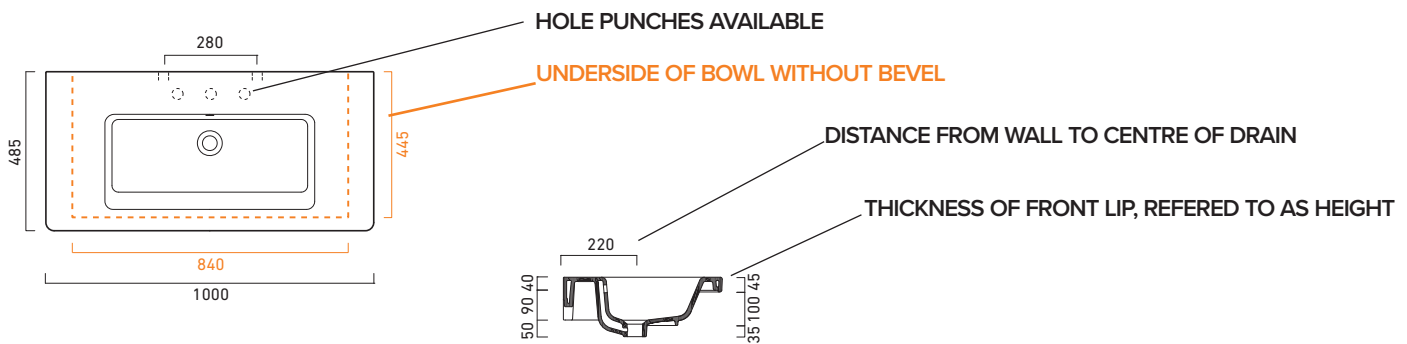

Newflush® system, designed by Catalano, optimises the WC flushing performance thanks to its powerful vortex system. This technology significantly noise, water consumption and with its dynamic cleaning action there is a reduction in the use of detergents. By removing the rim - where bacteria, limescale and grime build up - the inside of the pan becomes a continuous surface for easier and deeper cleaning. Newflush® improves both the users comfort and the environmental sustainability of Catalano toilets.

NO RIM AT THE TOP OF THE BOWL

VORTEX FLUSHING

SPECS & INSTALLATION OPTIONS

WALL-HUNG

ON COUNTER

SEMI-FITTED

UNDERMOUNTED

ON VANITY