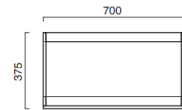

- W27 1/2" x D18 1/2" x H14 3/4" / W70cm x D47cm x H37 1/2cm
- With laminate shelf
- Pair with Horizon 75 worktop and 60 or 50 washbasin

OPTIONAL:

- M7550 drawer unit

MODEL	DESCRIPTION	PRICE
○ S7550BM	Matte white structure	\$1690.00
● S7550	Inox scotch brite structure	\$1690.00
● S7550NS	Matte black structure	\$1690.00