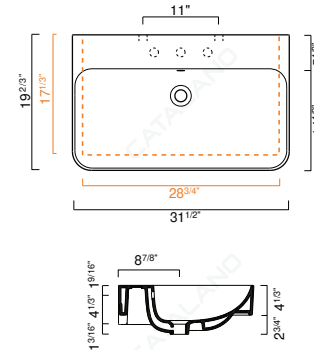

GREEN 60 WASHBASIN

1. W23 5/8" x D19 5/8" x H4 5/16" / W60cm x D50cm x H11cm
   - Install wall-hung, semi-fitted, pedestal, or on counter.
   - Must specify number of holes and hole position.
   - 3 knockout holes. White basin.
2. OPTIONAL:
3. P60GRN Front Towel Rail: Brass with chrome finish

MODEL	DESCRIPTION	PRICE
60GR	Washbasin	$795.00
P60GRN	Front towel rail, chrome	$250.00