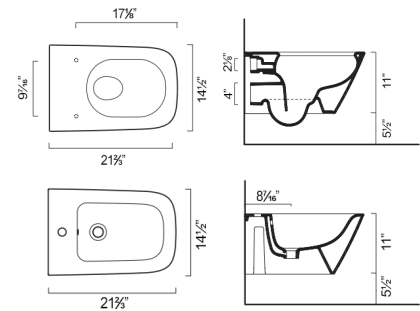

GREEN 55 NEWFLUSH TOILET & BIDET

1. W21 2/3" x D14 1/2" x H11" / W55cm x D37 x H28cm
   - Install wall-hung, 1-pc less seat. 1gpf (3.75 liters)
   - Bowl interior finished with CATAgglaze for maximum hygiene
2. REQUIRED & SOLD SEPARATELY
3. Toilet seat
   - In Wall Carrier for Toilet
   - In Wall Carrier for Bidet

MODEL	DESCRIPTION	PRICE	
VS55RGR	White wall hung toilet	$1095.00	
BS55GR	White wall hung bidet	$1125.00	Special order
GR55STP	Soft-close Plus toilet seat	$395.00	

SFERA 54 TOILET & BIDET

1. W13 3/4" x D21 1/4" x H11" / W35cm x D54cm x H28cm
   - Install wall-hung, 1-pc less seat. 1gpf (3.75 liters)
2. REQUIRED & SOLD SEPARATELY
3. Toilet seat
   - In Wall Carrier for Toilet
   - In Wall Carrier for Bidet

MODEL	DESCRIPTION	PRICE	
VSF54A	Wall hung toilet	$640.00	
VSF54R	Wall hung toilet	$940.00	✓ Newflush!
BSF54	Wall hung bidet	$760.00	Special order
SCST	Standard toilet seat	$225.00	
SCSTF	Soft-close toilet seat	$325.00	
SCSTP	Soft-close Plus toilet seat	$370.00	✓
ZECOF	Eco soft-close toilet seat	$250.00