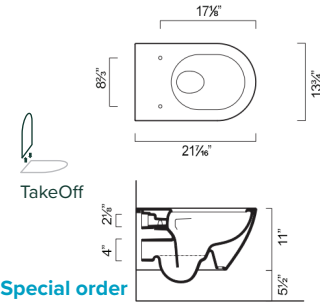

SFERA 54 ECO NEWFLUSH TOILET & BIDET

- W13 3/4" x D21 1/4" x H11" / W35cm x D54cm x H28cm
- Install wall-hung, 1-pc less seat. 1gpf (3.75 liters)

REQUIRED & SOLD SEPARATELY

- Toilet seat
- In Wall Carrier for Toilet
- In Wall Carrier for Bidet

MODEL	DESCRIPTION	PRICE
VSF54RECO	Wall hung toilet	$675.00 <i>Eco Newflush!</i>
BSF54ECO	Wall hung bidet	$695.00 <i>Eco Newflush! Special order</i>
ZECOF	Eco soft-close toilet seat	$250.00

Special order

SFERA/COLORI NEWFLUSH 54 TOILET

- W13 3/4" x D21 1/4" x H11" / W35cm x D54cm x H28cm
- Install wall-hung, 1-pc less seat. 1.2gpf (4.5 liters)
- In Wall Carrier for Toilet required
- Bowl interior finished with CATAgglaze for maximum hygiene

MODEL	DESCRIPTION	PRICE
○ VSF54RBM	White matte wall hung toilet	$1525.00 ✓
● VSF54RVS	Green matte wall hung toilet	$1525.00
● VSF54RAS	Blue matte wall hung toilet	$1525.00
● VSF54RGS	Grey matte wall hung toilet	$1525.00
● VSF54RNS	Black matte wall hung toilet	$1525.00 ✓
● VSF54RMS	Brown matte wall hung toilet	$1525.00
● VSF54RCS	Cement matte wall hung toilet	$1525.00