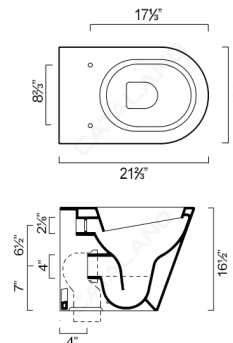

ZERO 55 FLOOR TOILET & BIDET

- W13 3/4" x D21 2/3" x H16 1/2" / W35cm x D55cm x H42cm
- Install floor mounted, 1-pc less seat. 0.89gpf (3.38 liters)
- REQUIRED & SOLD SEPARATELY
- Toilet seat

MODEL	DESCRIPTION	PRICE
VP55	Floor toilet	$940.00
BI55	Floor bidet	$940.00 Special order
SCST	Toilet seat	$225.00
SCSTF	Soft-close toilet seat	$325.00
SCSTP	Soft-close Plus toilet seat	$370.00 ✓