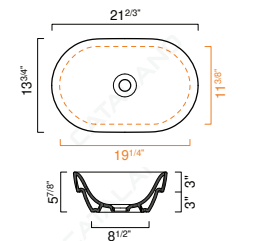

Shown semi inset

SFERA 45 WASHBASIN

- W17 3/4" x D17 3/4" x H5 7/8" / W45cm x D45cm x H15cm
- Install on counter, semi inset or undermounted
- Without overflow
- Glazed all around

MODEL	DESCRIPTION	PRICE
45ASFN	Washbasin	$560.00