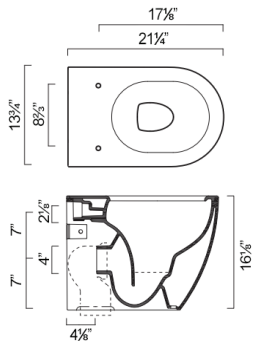

SFERA FLOOR TOILET

- W14 1/8" x D24 3/4" x H31 7/8" / W36cm x D63cm x H81cm
- Install floor mounted
- Dual flush: 3l/min & 4.5l/min

MODEL	DESCRIPTION	PRICE
MPSFR-NS	2 Piece Floor toilet, matte black	$1935.00

Components:

CMSFRNS	Ceramic cistern & lid, matte black	$570.00
BASZ	Flushing mechanism	$145.00
MPSFRNS	WC base, matte black	$795.00
KRBSZ	Sfera Fixing Set	$30.00
S63STFNS	Soft-close Toilet Seat, matte black	$395.00