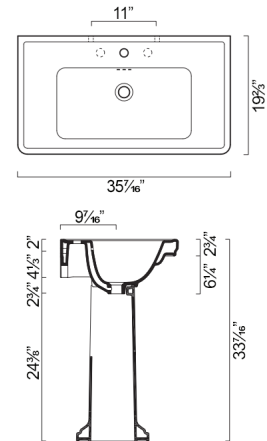

CANOVA ROYAL 75 WASHBASIN

- W29 1/2" x D19 5/8" x H4 3/4" / W75cm x D50cm x H12cm
- Install wall-hung, on legs, pedestal, or on vanity
- Must specify number of holes and hole position.
- 1 Pre-drilled centre hole
- 2 knockout holes

OPTIONAL:

- P75CV Front Towel Rail: Brass with chrome finish
- COCV Ceramic Pedestal

MODEL	DESCRIPTION	PRICE
75CV	Washbasin	$550.00
P75CV	Front Towel Rail, chrome	$395.00
COCV	Ceramic Pedestal	$445.00