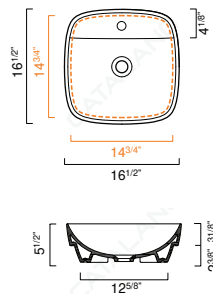

GREEN LUX 80 WASHBASIN

- W31 1/2" x D15 3/4" x H5 1/2" / W80cm x D40cm x H14cm
- Install on counter
- No overflow
- Glazed on all 4 sides

MODEL	DESCRIPTION	PRICE
80APGRLX	Catalano white washbasin	$925.00
80APGRLXBM	White matte washbasin	$1495.00
80APGRLXVS	Green matte washbasin	$1495.00
80APGRLXAS	Blue matte washbasin	$1495.00
80APGRLXGS	Grey matte washbasin	$1495.00
80APGRLXNS	Black matte washbasin	$1495.00
80APGRLXMS	Brown matte washbasin	$1495.00
80APGRLXCS	Cement matte washbasin	$1495.00