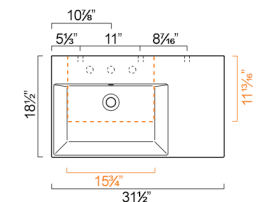

PREMIUM UP 60 RIGHT SIDE WASHBASIN

- W23 5/8" x D18 1/2" x H5 1/8" / W60cm x D47cm x H13cm
- Install wall-hung, semi-fitted, or on vanity
- Must specify number of holes and hole position.
- 3 knockout holes