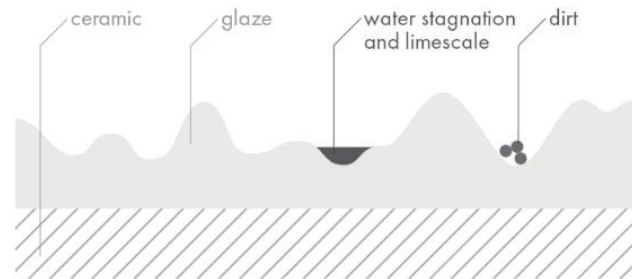

COMPETITOR'S GLAZE

ULTRA QUIET. ULTRA EFFICIENT. ULTRA CLEAN

Newflush® system, designed by Catalano, optimises the WC flushing performance thanks to its powerful vortex system. This technology significantly noise, water consumption and with its dynamic cleaning action there is a reduction in the use of detergents. By removing the rim - where bacteria, limescale and grime build up - the inside of the pan becomes a continuous surface for easier and deeper cleaning. Newflush® improves both the users comfort and the environmental sustainability of Catalano toilets.

NO RIM AT THE TOP OF THE BOWL

VORTEX FLUSHING