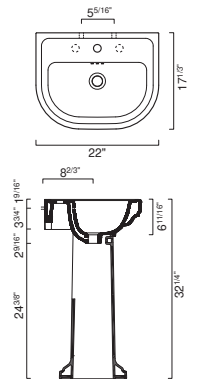

CANOVA ROYAL 60 WASHBASIN

- W23 5/8" x D15 3/4" x H5 7/8" / W60cm x D40cm x H15cm
- Install on counter, fitted, or semi fitted
- Glazed on all 4 sides

MODEL	DESCRIPTION	PRICE
60ACV	Washbasin	$865.00