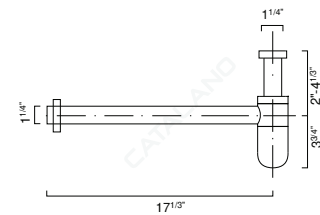

FLAT CHROME BRASS P-TRAP

- 1-1/4"
- Chrome finish

MODEL	DESCRIPTION	PRICE
SIFL	Flat bottom siphon	$370.00