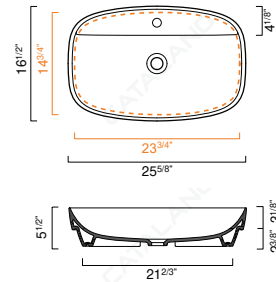

GREEN LUX 60 WASHBASIN

- W23 5/8" x D15 3/4" x H5 1/2" / W60cm x D40cm x H14cm
- Install on counter or semi fitted
- No overflow
- Glazed on all 4 sides

MODEL	DESCRIPTION	PRICE
60GRLXN	Catalano white washbasin	$865.00
60GRLXNBM	White matte washbasin	$1390.00
60GRLXNVS	Green matte washbasin	$1390.00
60GRLXNAS	Blue matte washbasin	$1390.00
60GRLXNGS	Grey matte washbasin	$1390.00
60GRLXNNS	Black matte washbasin	$1390.00
60GRLXNMS	Brown matte washbasin	$1390.00
60GRLXNCS	Cement matte washbasin	$1390.00