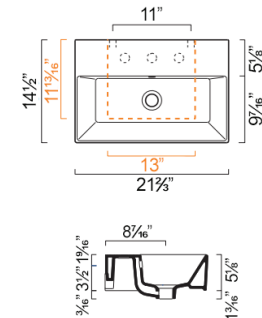

PREMIUM 50 WASHBASIN

- W19 5/8" x D18 1/2" x H5 1/8" / W50cm x D47cm x H13cm
- Install wall-hung, or on vanity
- Must specify number of holes and hole position.
- 3 knockout holes

OPTIONAL:

- P5QN Front Towel Rail: Brass with chrome finish

MODEL	DESCRIPTION	PRICE
50VP	Washbasin	$445.00
P5QN	Front Towel Rail, chrome	$280.00