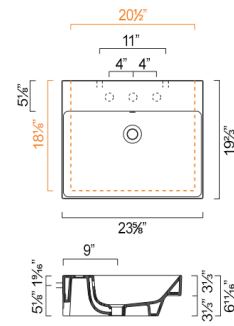

ZERO 50 WASHBASIN

- W19 2/3" x D19 5/8" x H3 1/3" / W50cm x D50cm x H8.5cm
- Install wall-hung, semi-fitted or on vanity.
- Must specify number of holes and hole position.
- 3 knockout holes

OPTIONAL:

- P50ZP Front Towel Rail: Aluminum with chrome finish

MODEL	DESCRIPTION	PRICE
50ZP	Washbasin, Catalano white	$520.00
☐ 50ZPBM	Washbasin, matte white	$1325.00
☒ 50ZPCS	Washbasin, matte cement	$1325.00
P50ZP	Front Towel Rail, chrome	$295.00