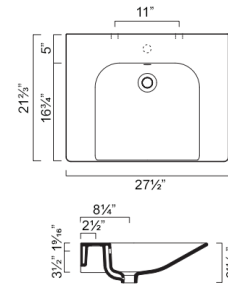

SFERA COMFORT 60 WASHBASIN

- W23 5/8" x D21 2/3" x H6 2/3" / W60cm x D55cm x H17cm
- Install wall-hung
- 1 knockout hole
- Pair with SIHE (pg.55)

PRICE
$1095.00
$1095.00