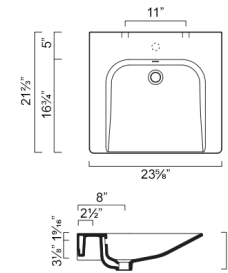

SFERA Collection

SFERA 35 WASHBASIN

- W13 3/4" x D13 3/4" x H5 7/8" / W35cm x D35cm x H15cm
- Install on counter, semi inset or undermounted
- Without overflow
- Glazed all around

MODEL	DESCRIPTION
35ASFN	Washbasin

PRICE
$550.00

SFERA COMFORT Collection

SFERA COMFORT 70 WASHBASIN

- W27 1/2" x D21 2/3" x H6 2/3" / W70cm x D55cm x H17cm
- Install wall-hung
- 1 knockout hole
- Pair with SIHE (pg.55)

PRICE
$1095.00
$1095.00

SFERA COMFORT 60 WASHBASIN

- W23 5/8" x D21 2/3" x H6 2/3" / W60cm x D55cm x H17cm
- Install wall-hung
- 1 knockout hole
- Pair with SIHE (pg.55)

PRICE
$1095.00
$1095.00