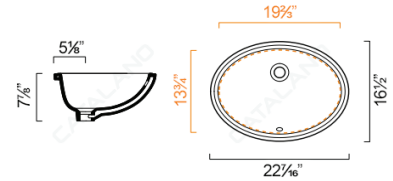

CANOVA ROYAL 52 WASHBASIN

- W20 1/2" x D16 1/2" x H7 7/8" / W52cm x D42cm x H20cm
- Install undermounted
- With overflow

MODEL	DESCRIPTION	PRICE
SO52	Washbasin	$475.00