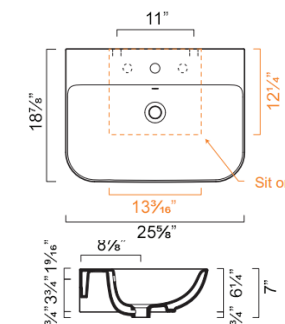

SFERA Collection

SFERA 125 WASHBASIN

- W49 1/4" x D19 5/8" x H3/4" / W125cm x D50cm x H2cm
- Install wall-hung, on counter, or on vanity
- Must specify number of holes and hole position.
- 3 knockout holes

OPTIONAL:

- P125SF Front Towel Rail: Brass with chrome finish

MODEL	DESCRIPTION	PRICE
125SFD	Washbasin	$1795.00
P125SF	Front Towel Rail, chrome	$325.00

SFERA 100 WASHBASIN

- W39 3/8" x D19 5/8" x H3/4" / W100cm x D50cm x H2cm
- Install wall-hung, semi inset or on vanity
- Must specify number of holes and hole position.
- 3 knockout holes

OPTIONAL:

- P10SF Front Towel Rail: Brass with chrome finish

MODEL	DESCRIPTION	PRICE
100SFN	Washbasin	$895.00 ✓
P90CV	Front Towel Rail, chrome	$395.00

SFERA 80 WASHBASIN

- W31 1/2" x D19 5/8" x H3/4" / W80cm x D50cm x H2cm
- Install wall-hung, semi inset or on vanity
- Must specify number of holes and hole position.
- 3 knockout holes

OPTIONAL:

- P80SF Front Towel Rail: Brass with chrome finish

MODEL	DESCRIPTION	PRICE
80SFN	Washbasin	$790.00 ✓
P80SFN	Front Towel Rail, chrome	$340.00

SFERA 60 WASHBASIN

- W23 5/8" x D19 5/8" x H3/4" / W60cm x D50cm x H2cm
- Install wall-hung, semi inset or on vanity
- Must specify number of holes and hole position.
- 3 knockout holes

OPTIONAL:

- P60SF Front Towel Rail: Brass with chrome finish

MODEL	DESCRIPTION	PRICE
60SFN	Washbasin	$625.00 ✓
P60SFN	Front Towel Rail, chrome	$310.00

SFERA 125 WASHBASIN

- W49 1/4" x D18 7/8" x H7" / W125cm x D48cm x H18cm
- Install wall-hung
- Must specify number of holes and hole position.
- 3 knockout holes

OPTIONAL:

- P125BSF Front Towel Rail: Chrome aluminum

MODEL	DESCRIPTION	PRICE
125BSFD	Washbasin	$1795.00
P125BSF	Front Towel Rail, chrome	$325.00

SFERA 65 WASHBASIN