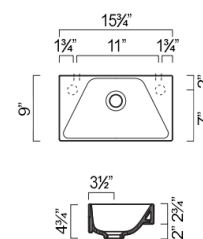

ZERO 75 WASHBASIN

- W29 1/2" x D13 3/4" x H5 1/8" / W75cm x D35cm x H13cm
- Install on counter
- Without overflow

MODEL	DESCRIPTION	PRICE
7535ZE	Washbasin, Catalano white	$895.00
○ 7535ZEBM	Washbasin, matte white	$1375.00
● 7535ZENS	Washbasin, matte black	$1375.00
● 7535ZECS	Washbasin, matte cement	$1375.00