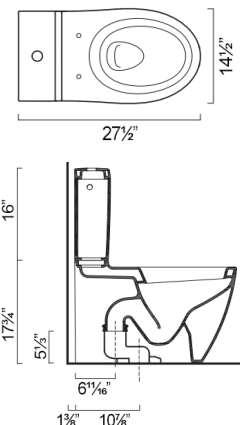

in stock
Ships in 24 hours

orders@streamlinecanada.ca • 1-866-503-9796

51