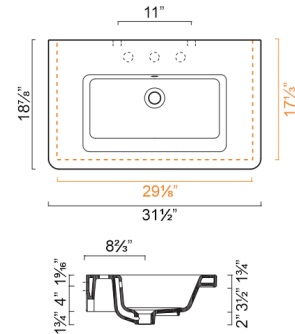

NEW LIGHT 67 WASHBASIN

- W26 3/8" x D19" x H1 3/4" / W67cm x D48cm x H4.5cm
- Install wall-hung, semi inset, or on vanity
- Must specify number of holes and hole position.
- 3 knockout holes

OPTIONAL:

- P67LI Front Towel Rail: Brass with chrome finish

MODEL	DESCRIPTION	PRICE
67LI	Washbasin	$415.00
P67LI	Front Towel Rail, chrome	$225.00