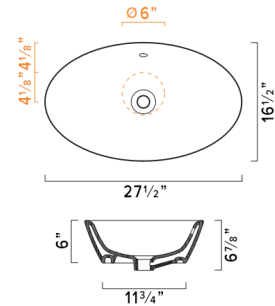

GOLD & SILVER 60 WASHBASIN

- W23 5/8" x D16 1/2" x H5 7/8" / W60cm x D42cm x H15cm
- Install on counter
- With overflow

MODEL	DESCRIPTION	PRICE
● 60VLNNO	Black/Gold washbasin	$2295.00
● 60VLNBO	White/Gold washbasin	$2295.00
○ 60VLNBA	White/Silver washbasin	$2295.00