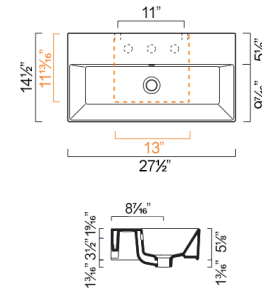

PREMIUM 60 WASHBASIN

- W23 5/8" x D18 1/2" x H5 1/8" / W60cm x D47cm x H13cm
- Install wall-hung, semi-fitted, or on vanity
- Must specify number of holes and hole position.
- 3 knockout holes

OPTIONAL:

- P60ZP Front Towel Rail: Brass with chrome finish

MODEL	DESCRIPTION	PRICE
60VP	Washbasin	$535.00
P60ZP	Front Towel Rail, chrome	$325.00