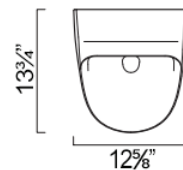

SFERA NEWFLUSH URINAL

- W12 5/8" x D13 3/4" x H25 3/8" / W32cm x D35cm x H64.5cm
- OR64 = No lid
- OR64F = Pre-punched holes to fit the lid
- Fixing set included

REQUIRED & SOLD SEPARATELY

- In Wall Carrier for Urinal
- COSTF: Soft close cover

OPTIONAL:

- RAOR: Inlet pipe of 1/2"
- SIOR: Trap with horizontal outlet

MODEL	DESCRIPTION	PRICE
OR64	Urinal	$850.00 <i>Newflush!</i>
OR64F	Urinal	$850.00 <i>Newflush!</i>
COR64F	Soft-close cover (for OR64F)	$295.00
RAOR	1/2" inlet pipe	$130.00
SIOR	Trap with horizontal outlet	$65.00