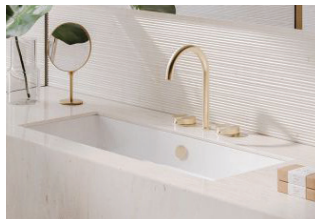

ZERO 80 UNDERMOUNT WASHBASIN

- W31 1/2" x D14 1/2" x H1 1/4" / W80cm x D37cm x H2cm
- Install undermounted
- With overflow

MODEL	DESCRIPTION	PRICE
8037ZE	Washbasin	$675.00