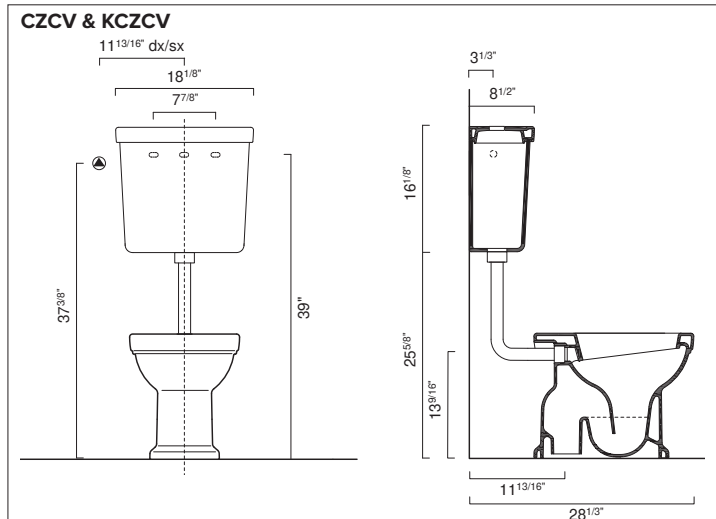

CACV	High level ceramic cistern	$685.00
KCACV	Flushing system with chain and chrome pipe for high level cistern	$1150.00

CZCV	Low level ceramic cistern	$575.00
KCZCV	Chrome dual flush system with fitting pipe for low level cistern	$795.00