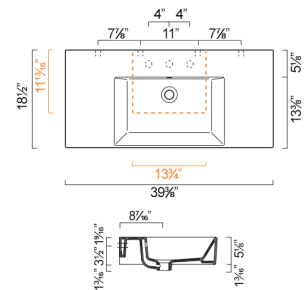

PREMIUM UP 80 RIGHT SIDE WASHBASIN

- W31 1/2" x D18 1/2" x H5 1/8" / W80cm x D47cm x H13cm
- Install wall-hung, semi-fitted, or on vanity
- Must specify number of holes and hole position.
- 3 knockout holes

OPTIONAL:

- P75N Front Towel Rail: Brass with chrome finish

MODEL	DESCRIPTION	PRICE
80DVP	Washbasin	$1150.00
P75N	Front Towel Rail, chrome	$350.00