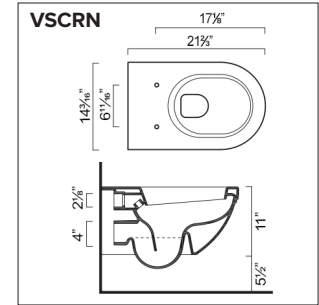

TOILETS & BIDETS

Special order

CANOVA ROYAL 55 TOILET & BIDET

- W14 1/8" x L21 5/8" x H10 7/16" / W36cm x D55cm x H28cm
- Install wall-hung, 1-pc less seat. 1.2gpf (4.5 liters)

REQUIRED & SOLD SEPARATELY

- Toilet seat
- In Wall Carrier for Toilet
- In Wall Carrier for Bidet

MODEL	DESCRIPTION	PRICE
VSCRN	Wall hung toilet	$940.00
BSCRN	Wall hung bidet	$985.00
SSSTF	Soft-close toilet seat	$320.00
SSSTFNE	Black soft-close toilet seat	$340.00

URINAL Collection

Special order

BIG BOY URINAL

- W12 1/4" x D11 5/8" x H24" / W31cm x D29.5cm x H61cm
- Pre-punched holes to fit the lid
- Fixing set included

REQUIRED & SOLD SEPARATELY

- In Wall Carrier for Urinal
- COSTF: Soft close cover

OPTIONAL:

- RAOR: Inlet pipe of 1/2"
- SIOR: Trap with horizontal outlet

MODEL	DESCRIPTION	PRICE
BIG BOY	Urinal	$975.00
COSTF	Soft-close cover	$295.00
RAOR	1/2" inlet pipe	$130.00
SIOR	Trap with horizontal outlet	$65.00

Special order

SFERA NEWFLUSH URINAL

- W12 5/8" x D13 3/4" x H25 3/8" / W32cm x D35cm x H64.5cm
- OR64 = No lid
- OR64F = Pre-punched holes to fit the lid
- Fixing set included

REQUIRED & SOLD SEPARATELY

- In Wall Carrier for Urinal
- COSTF: Soft close cover

OPTIONAL:

- RAOR: Inlet pipe of 1/2"
- SIOR: Trap with horizontal outlet

MODEL	DESCRIPTION	PRICE
OR64	Urinal	$850.00 <i>Newflush!</i>
OR64F	Urinal	$850.00 <i>Newflush!</i>
COR64F	Soft-close cover (for OR64F)	$295.00
RAOR	1/2" inlet pipe	$130.00
SIOR	Trap with horizontal outlet	$65.00