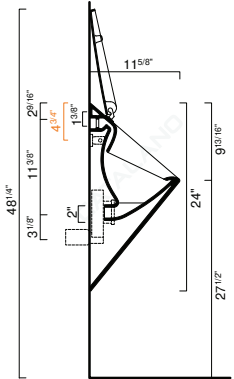

TOILETS & BIDETS

Special order

CANOVA ROYAL 55 TOILET & BIDET

- W14 1/8" x L21 5/8" x H10 7/16" / W36cm x D55cm x H28cm
- Install wall-hung, 1-pc less seat. 1.2gpf (4.5 liters)

REQUIRED & SOLD SEPARATELY

- Toilet seat
- In Wall Carrier for Toilet
- In Wall Carrier for Bidet

MODEL	DESCRIPTION	PRICE
VSCRN	Wall hung toilet	$940.00
BSCRN	Wall hung bidet	$985.00
SSSTF	Soft-close toilet seat	$320.00
SSSTFNE	Black soft-close toilet seat	$340.00

URINAL Collection

Special order

BIG BOY URINAL

- W12 1/4" x D11 5/8" x H24" / W31cm x D29.5cm x H61cm
- Pre-punched holes to fit the lid
- Fixing set included

REQUIRED & SOLD SEPARATELY

- In Wall Carrier for Urinal
- COSTF: Soft close cover

OPTIONAL:

- RAOR: Inlet pipe of 1/2"
- SIOR: Trap with horizontal outlet

MODEL	DESCRIPTION	PRICE
BIG BOY	Urinal	$975.00
COSTF	Soft-close cover	$295.00
RAOR	1/2" inlet pipe	$130.00
SIOR	Trap with horizontal outlet	$65.00

Special order

SFERA NEWFLUSH URINAL

- W12 5/8" x D13 3/4" x H25 3/8" / W32cm x D35cm x H64.5cm
- OR64 = No lid
- OR64F = Pre-punched holes to fit the lid
- Fixing set included

REQUIRED & SOLD SEPARATELY

- In Wall Carrier for Urinal
- COSTF: Soft close cover

OPTIONAL:

- RAOR: Inlet pipe of 1/2"
- SIOR: Trap with horizontal outlet

MODEL	DESCRIPTION	PRICE
OR64	Urinal	$850.00 <i>Newflush!</i>
OR64F	Urinal	$850.00 <i>Newflush!</i>
COR64F	Soft-close cover (for OR64F)	$295.00
RAOR	1/2" inlet pipe	$130.00
SIOR	Trap with horizontal outlet	$65.00