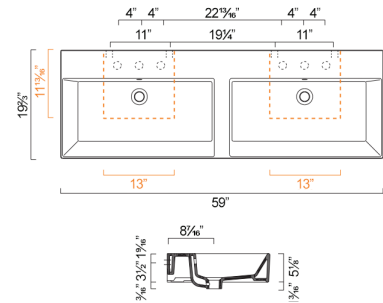

PREMIUM 120 DOUBLE WASHBASIN

- W47 1/4" x D18 1/2" x H5 1/8" / W120cm x D47cm x H13cm
- Install wall-hung, semi-fitted, or on vanity
- Must specify number of holes and hole position.
- 6 knockout holes

OPTIONAL:

- P12VP Front Towel Rail: Brass with chrome finish

MODEL	DESCRIPTION	PRICE
12VPD	Washbasin	$1850.00
P12VP	Front Towel Rail, chrome	$425.00