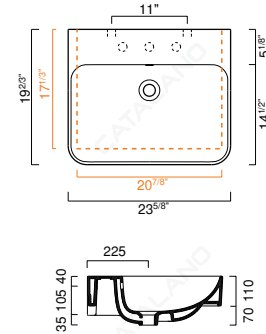

GREEN Collection

GREEN 100 WASHBASIN

1. W39 3/8" x D19 5/8" x H4 5/16" / W100cm x D50cm x H11cm
   - Install wall-hung, semi-fitted, pedestal, or on counter.
   - Must specify number of holes and hole position.
   - 5 knockout holes. White basin.
2. OPTIONAL:
3. P80GRN Front Towel Rail: Brass with chrome finish

MODEL	DESCRIPTION	PRICE
100GR	Washbasin	$1330.00
P80GRN	Front towel rail, chrome	$350.00

GREEN 80 WASHBASIN

1. W31 1/2" x D19 5/8" x H4 5/16" / W80cm x D50cm x H11cm
   - Install wall-hung, semi-fitted, pedestal, or on counter.
   - Must specify number of holes and hole position.
   - 3 knockout holes. White basin.
2. OPTIONAL:
3. P80GRN Front Towel Rail: Brass with chrome finish

MODEL	DESCRIPTION	PRICE
80GR	Washbasin	$1025.00
P80GRN	Front towel rail, chrome	$350.00

GREEN 60 WASHBASIN

1. W23 5/8" x D19 5/8" x H4 5/16" / W60cm x D50cm x H11cm
   - Install wall-hung, semi-fitted, pedestal, or on counter.
   - Must specify number of holes and hole position.
   - 3 knockout holes. White basin.
2. OPTIONAL:
3. P60GRN Front Towel Rail: Brass with chrome finish

MODEL	DESCRIPTION	PRICE
60GR	Washbasin	$795.00
P60GRN	Front towel rail, chrome	$250.00