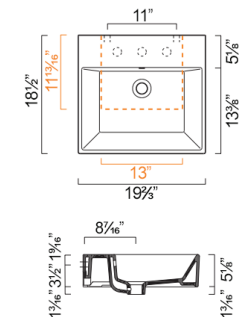

PREMIUM 40 WASHBASIN

- W15 3/4" x D12 5/8" x H5 1/8" / W40cm x D32cm x H13cm
- Install wall-hung, or on vanity
- 1 knockout hole

OPTIONAL:

- P40VP Front Towel Rail: Brass with chrome finish

MODEL	DESCRIPTION	PRICE
40VP	Washbasin	$385.00 ✓
P40VP	Front Towel Rail, chrome	$235.00