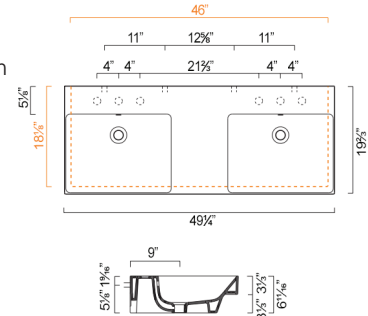

ZERO 125 WASHBASIN

- W49 1/4" x D19 5/8" x H3 1/3" / W125cm x D50cm x H8.5cm
- Install wall-hung, semi-fitted or on vanity
- Must specify number of holes and hole position
- 3 knockout holes

OPTIONAL:

- P125EUP Front Towel Rail: Aluminum with chrome finish

MODEL	DESCRIPTION	PRICE
125ZEUP	Washbasin	$2075.00
P125ZEUP	Front Towel Rail, chrome	$395.00