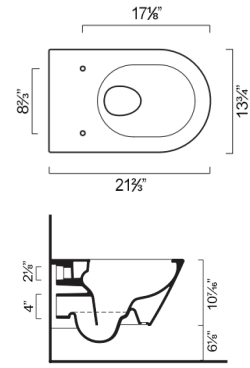

Special order

GOLD & SILVER CLASSY TOILET AND BIDET

1. W13 3/4" x D21 2/3" x H10 7/16" / W35cm x D55cm x H26.5cm
   - Install wall-hung, 1-pc less seat. 0.99gpf (3.75 liters)
2. REQUIRED & SOLD SEPARATELY
3. Toilet seat
   - In Wall Carrier for Toilet
   - In Wall Carrier for Bidet

MODEL	DESCRIPTION	PRICE	
○ VS55RZEBO	White/Gold wall hung toilet	$2695.00	Newflush!
○ VS55RZEBA	White/Silver wall hung toilet	$2695.00	Newflush!
○ BS55ZEBO	White/Gold wall hung bidet	$2695.00	
○ BS55ZEBA	White/Silver wall hung bidet	$2695.00	
SCSTP	White soft-close Plus toilet seat	$370.00	✓