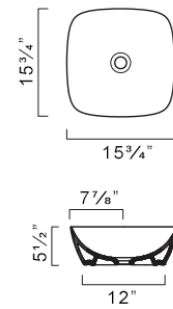

GREEN LUX 75 WASHBASIN

- W29 1/2" x D15 3/4" x H5 1/2" / W75cm x D40cm x H14cm
- Install on counter or semi fitted
- No overflow
- Glazed on all 4 sides

MODEL	DESCRIPTION	PRICE
75AGRLX	Catalano white washbasin	$995.00
○ 75AGRLXBM	White matte washbasin	$1550.00
● 75AGRLXVS	Green matte washbasin	$1550.00
● 75AGRLXAS	Blue matte washbasin	$1550.00
● 75AGRLXGS	Grey matte washbasin	$1550.00
● 75AGRLXNS	Black matte washbasin	$1550.00
● 75AGRLXMS	Brown matte washbasin	$1550.00
● 75AGRLXCS	Cement matte washbasin	$1550.00