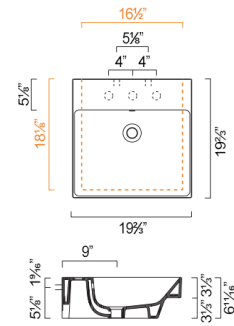

ZERO Collection

ZERO 100 WASHBASIN

- W39 3/8" x D19 5/8" x H3 1/3" / W100cm x D50cm x H8.5cm
- Install wall-hung, semi-fitted or on vanity.
- Must specify number of holes and hole position.
- 5 knockout holes

OPTIONAL:

- P10ZP Front Towel Rail: Aluminum with chrome finish

MODEL	DESCRIPTION	PRICE
10ZP	Washbasin	$1150.00
☐ 10ZPBM	Washbasin, matte white	$2150.00
☒ 10ZPCS	Washbasin, matte cement	$2150.00
P10ZP	Front Towel Rail, chrome	$395.00

ZERO 75 WASHBASIN

- W29 1/2" x D19 5/8" x H3 1/3" / W75cm x D50cm x H8.5cm
- Install wall-hung, semi-fitted or on vanity.
- Must specify number of holes and hole position.
- 3 knockout holes

OPTIONAL:

- P75ZP Front Towel Rail: Aluminum with chrome finish

MODEL	DESCRIPTION	PRICE
75ZP	Washbasin, Catalano white	$750.00
☐ 75ZPBM	Washbasin, matte white	$1595.00
☒ 75ZPCS	Washbasin, matte cement	$1595.00
P75ZP	Front Towel Rail, chrome	$350.00

ZERO 60 WASHBASIN

- W23 5/8" x D19 5/8" x H3 1/3" / W60cm x D50cm x H8.5cm
- Install wall-hung, semi-fitted or on vanity.
- Must specify number of holes and hole position.
- 3 knockout holes

OPTIONAL:

- P60ZP Front Towel Rail: Aluminum with chrome finish

MODEL	DESCRIPTION	PRICE
60ZP	Washbasin, Catalano white	$625.00
☐ 60ZPBM	Washbasin, matte white	$1295.00
☒ 60ZPCS	Washbasin, matte cement	$1295.00
P60ZP	Front Towel Rail, chrome	$325.00

ZERO 50 WASHBASIN

- W19 2/3" x D19 5/8" x H3 1/3" / W50cm x D50cm x H8.5cm
- Install wall-hung, semi-fitted or on vanity.
- Must specify number of holes and hole position.
- 3 knockout holes

OPTIONAL:

- P50ZP Front Towel Rail: Aluminum with chrome finish

MODEL	DESCRIPTION	PRICE
50ZP	Washbasin, Catalano white	$520.00
☐ 50ZPBM	Washbasin, matte white	$1325.00
☒ 50ZPCS	Washbasin, matte cement	$1325.00
P50ZP	Front Towel Rail, chrome	$295.00

ZERO 150 DOUBLE WASHBASIN