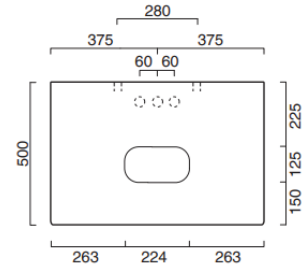

- Aluminum towel rail for Horizon 75 ceramic top

MODEL	DESCRIPTION	PRICE
○ PPC75	Chrome towel rail	$295.00
● PPC75NS	Matte black towel rail	$270.00
● PPC75DO	Gold towel rail	$690.00

NEW!