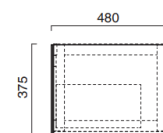

- W27 1/2" x D18 1/2" x H14 3/4" / W70cm x D47cm x H37 1/2cm
- With laminate shelf
- Pair with Horizon 75 worktop and 60 or 50 washbasin

OPTIONAL:

- M7550 drawer unit

MODEL	DESCRIPTION	PRICE
○ S7550BM	Matte white structure	\$1690.00
● S7550	Inox scotch brite structure	\$1690.00
● S7550NS	Matte black structure	\$1690.00

NEW!

HORIZON 75 DRAWER

Special order

- W28 1/8" x D19" x H14 3/4" / W71 1/2cm x D48cm x H37 1/2cm
- Pair with Horizon 75 worktop, structure and 60 or 50 washbasin

MODEL	DESCRIPTION	PRICE
○ M7550BM	Matte white drawer	\$3715.00
● M7550CS	Matte cement drawer	\$3715.00
● M7550NS	Matte black drawer	\$3715.00