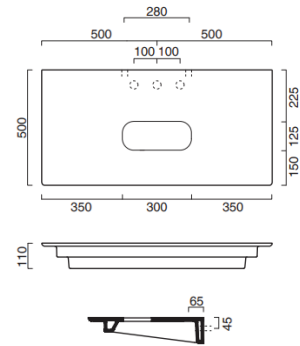

MODEL	DESCRIPTION	PRICE	
☐ PC10050	Glossy white worktop	$1050.00	✓
☐ PC10050BM	Matte white worktop	$1485.00	
☐ PC10050CS	Matte cement worktop	$1485.00	✓
☒ PC10050NS	Matte black worktop	$1485.00	

- Aluminum towel rail for Horizon 100 ceramic top

MODEL	DESCRIPTION	PRICE	
☐ PPC100	Chrome towel rail	$365.00	
☒ PPC100NS	Matte black towel rail	$285.00	
☐ PPC100DO	Gold towel rail	$785.00