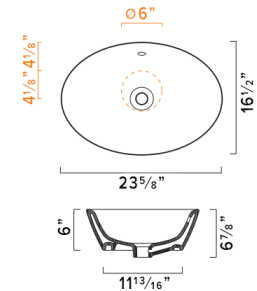

GOLD & SILVER 42 WASHBASIN

- W16 1/2" x D16 1/2" x H5 7/8" / W42cm x D42cm x H15cm
- Install on counter
- With overflow

MODEL	DESCRIPTION	PRICE
● 42VLNNO	Black/Gold washbasin	$2050.00
● 42VLNBO	White/Gold washbasin	$2050.00
○ 42VLNBA	White/Silver washbasin	$2050.00