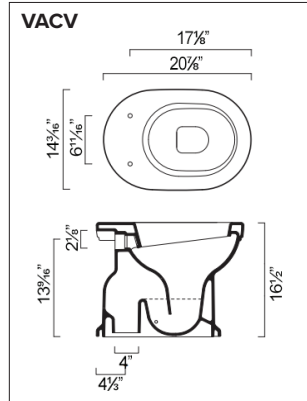

TOILETS & BIDETS

Special order

CANOVA ROYAL 53 TOILET & BIDET

- W14 1/8" x L20 7/8" x H16 1/2" / W36cm x D53cm x H42cm
- Install wall-hung, 1-pc less seat. 1.2gpf (4.5 liters)
- Bidet centre hole pre-drilled, 2 knockouts available

OPTIONAL:

- CUIG Connection elbow for floor outlet pipe
  REQUIRED & SOLD SEPARATELY

- Toilet seat
- In Wall Carrier for Toilet
- In Wall Carrier for Bidet

MODEL	DESCRIPTION	PRICE
VPCR	Wall-hung toilet, less seat	$790.00
BICR	Wall-hung bidet	$940.00
SSSTF	Soft-Close Toilet Seat	$320.00
SSSTFNE	Black Soft-Close Toilet Seat	$340.00
CUIG	Connection elbow for floor	$60.00

Special order

CANOVA ROYAL 53 TOILET & BIDET

- W14 1/8" x L20 7/8" x H16 1/2" / W36cm x D53cm x H42cm
- Install wall-hung, 1-pc less seat. 1.2gpf (4.5 liters)
- Bidet centre hole pre-drilled, 2 knockouts available

OPTIONAL:

- CUIG Connection elbow for floor outlet pipe
  REQUIRED & SOLD SEPARATELY

- Toilet seat
- In Wall Carrier for Toilet
- In Wall Carrier for Bidet

MODEL	DESCRIPTION	PRICE
VACV	Wall-hung toilet, less seat	$595.00
BICV	Wall-hung bidet	$690.00
SSSTF	Soft-Close Toilet Seat	$320.00
SSSTFNE	Black Soft-Close Toilet Seat	$340.00

CACV	High level ceramic cistern	$685.00
KCACV	Flushing system with chain and chrome pipe for high level cistern	$1150.00

CZCV	Low level ceramic cistern	$575.00
KCZCV	Chrome dual flush system with fitting pipe for low level cistern	$795.00