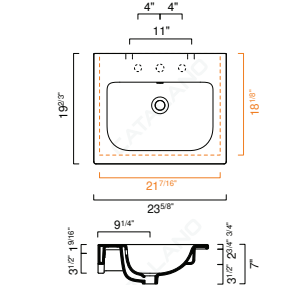

SFERA 125 WASHBASIN

- W49 1/4" x D18 7/8" x H7" / W125cm x D48cm x H18cm
- Install wall-hung
- Must specify number of holes and hole position.
- 3 knockout holes

OPTIONAL:

- P125BSF Front Towel Rail: Chrome aluminum

MODEL	DESCRIPTION	PRICE
125BSFD	Washbasin	$1795.00
P125BSF	Front Towel Rail, chrome	$325.00