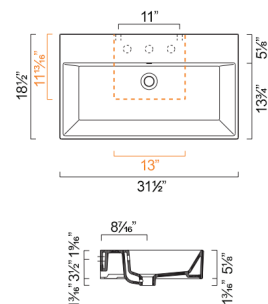

PREMIUM Collection

PREMIUM 150 WASHBASIN

- W59" x D19 5/8" x H5 1/8" / W150cm x D50cm x H16cm
- Install wall-hung, semi-fitted, or on vanity
- Must specify number of holes and hole position.
- 6 knockout holes

OPTIONAL:

- P15VP Front Towel Rail: Brass with chrome finish

MODEL	DESCRIPTION	PRICE
15VP	Washbasin	$2895.00
P15VP	Front Towel Rail, chrome	$675.00

PREMIUM 120 DOUBLE WASHBASIN

- W47 1/4" x D18 1/2" x H5 1/8" / W120cm x D47cm x H13cm
- Install wall-hung, semi-fitted, or on vanity
- Must specify number of holes and hole position.
- 6 knockout holes

OPTIONAL:

- P12VP Front Towel Rail: Brass with chrome finish

MODEL	DESCRIPTION	PRICE
12VPD	Washbasin	$1850.00
P12VP	Front Towel Rail, chrome	$425.00

PREMIUM 120 WASHBASIN

- W47 1/4" x D18 1/2" x H5 1/8" / W120cm x D47cm x H13cm
- Install wall-hung, semi-fitted, or on vanity
- Must specify number of holes and hole position.
- 5 knockout holes

OPTIONAL:

- P12VP Front Towel Rail: Brass with chrome finish

MODEL	DESCRIPTION	PRICE
12VP	Washbasin	$1650.00
P12VP	Front Towel Rail, chrome	$425.00

PREMIUM 100 WASHBASIN

- W39 3/8" x D18 1/2" x H5 1/8" / W100cm x D47cm x H13cm
- Install wall-hung, semi-fitted, or on vanity
- Must specify number of holes and hole position.
- 5 knockout holes

OPTIONAL:

- P10N Front Towel Rail: Brass with chrome finish

MODEL	DESCRIPTION	PRICE
10VP	Washbasin	$1175.00 ✓
P10N	Front Towel Rail, chrome	$340.00

PREMIUM 80 WASHBASIN

- W31 1/2" x D18 1/2" x H5 1/8" / W80cm x D47cm x H13cm
- Install wall-hung, semi-fitted, or on vanity
- Must specify number of holes and hole position.
- 3 knockout holes

OPTIONAL:

- P75N Front Towel Rail: Brass with chrome finish

MODEL	DESCRIPTION	PRICE
80VP	Washbasin	$835.00 ✓
P75N	Front Towel Rail, chrome	$350.00