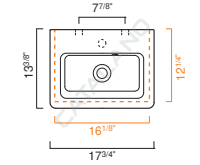

NEW LIGHT Collection

NEW LIGHT 55 WASHBASIN

- W21 5/8" x D18 7/8" x H1 3/4" / W55cm x D48cm x H4.5cm
- Install wall-hung, semi inset, or on vanity
- Must specify number of holes and hole position.
- 3 knockout holes

OPTIONAL:

- P55LI Front Towel Rail: Brass with chrome finish

MODEL	DESCRIPTION	PRICE
55LI	Washbasin	$375.00
P55LI	Front Towel Rail, chrome	$210.00

NEW LIGHT 45 WASHBASIN

- W17 3/4" x D13 3/8" x H1 3/4" / W45cm x D34cm x H4.5cm
- Install wall-hung, semi inset, or on vanity
- 1 knockout hole

OPTIONAL:

- P45LI Front Towel Rail: Brass with chrome finish

MODEL	DESCRIPTION	PRICE
45LI	Washbasin	$325.00
P45LI	Front Towel Rail, chrome	$175.00