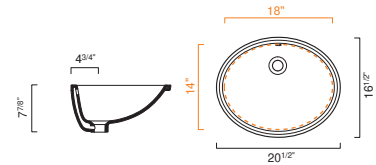

CANOVA ROYAL 40 WASHBASIN

- W15 3/4" x D15 3/4" x H7 7/8" / W40cm x D40cm x H20cm
- Install undermounted
- With overflow

MODEL	DESCRIPTION	PRICE
SO40	Washbasin	$310.00