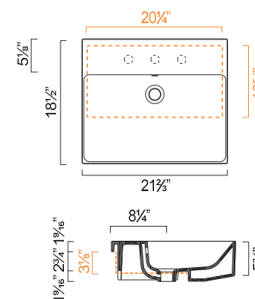

ZERO 50 WASHBASIN

- W19 2/3" x D9 7/8" x H4 3/4" / W50cm x D25cm x H12cm
- Install wall-hung, on counter, or on vanity
- Without overflow
- 1 knockout hole

OPTIONAL:

- P5025VE Front Towel Rail: Aluminum with chrome finish

MODEL	DESCRIPTION	PRICE
5025VE	Washbasin, Catalano white	$445.00 ✓
○ 5025VEBM	Washbasin, matte white	$865.00
● 5025VECS	Washbasin, matte cement	$865.00
● 5025VENS	Washbasin, matte black	$865.00
P5025VE	Front Towel Rail, chrome	$250.00