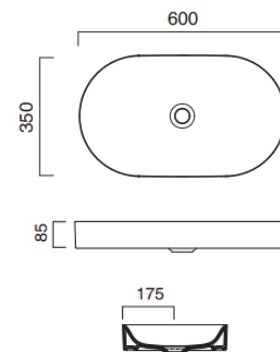

HORIZON Collection

NEW!

HORIZON 70 WASHBASIN

- W27 1/2" x D13 3/4" x H3 1/3" / W70cm x D35cm x H8.5cm
- Install sit-on on either **PC12550** or **PC10050**.
- OPTIONAL:
  - S12550/S10050 support frames
  - M12550/M10050 drawer units

MODEL	DESCRIPTION	PRICE
○ 70AHZ	Glossy white washbasin	$530.00
○ 70AHZBM	Matte white washbasin	$795.00
● 70AHZCS	Matte cement washbasin	$795.00
● 70AHZNS	Matte black washbasin	$795.00
● 70AHZBO	Gold/white washbasin	$1625.00
○ 70AHZBA	Silver/white washbasin	$1625.00

NEW!

HORIZON 60 WASHBASIN

- W23 2/3" x D13 3/4" x H3 1/3" / W60cm x D35cm x H8.5cm
- Install sit-on on either **PC12550**, **PC10050** or **PC7550**.
- OPTIONAL:
  - S12550/S10050/S7550 support frames
  - M12550/M10050/M7550 drawer units

MODEL	DESCRIPTION	PRICE
○ 60AHZ	Glossy white washbasin	$500.00 ✓
○ 60AHZBM	Matte white washbasin	$755.00
● 60AHZCS	Matte cement washbasin	$755.00
● 60AHZNS	Matte black washbasin	$755.00 ✓
● 60AHZBO	Gold/white washbasin	$1580.00
○ 60AHZBA	Silver/white washbasin	$1580.00

NEW!

HORIZON 50 WASHBASIN

- W19 2/3" x D13 3/4" x H3 1/3" / W60cm x D35cm x H8.5cm
- Install sit-on on either **PC12550**, **PC10050** or **PC7550**.
- OPTIONAL:
  - S12550/S10050/S7550 support frames
  - M12550/M10050/M7550 drawer units

MODEL	DESCRIPTION	PRICE
○ 50AHZ	Glossy white washbasin	$475.00
○ 50AHZBM	Matte white washbasin	$740.00
● 50AHZCS	Matte cement washbasin	$740.00
● 50AHZNS	Matte black washbasin	$740.00
● 50AHZBO	Gold/white washbasin	$1535.00
○ 50AHZBA	Silver/white washbasin	$1535.00

NEW!

HORIZON POP-UP WASTE

- 1 1/4" pop-up waste
- For washbasins without overflow
- With stainless steel fixing plate