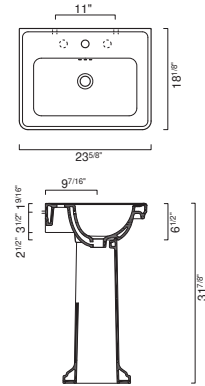

CANOVA ROYAL 70 WASHBASIN

- W27 1/2" x D20 1/2" x H7 7/8" / W70cm x D52cm x H20cm
- Install wall-hung or on pedestal
- Must specify number of holes and hole position.
- 1 Pre-drilled centre hole
- 2 knockout holes

OPTIONAL:

- P70CV Front Towel Rail: Brass with chrome finish
- COCV Ceramic Pedestal

MODEL	DESCRIPTION	PRICE
70CV	Washbasin	$730.00
P70CV	Front Towel Rail, chrome	$370.00
COCV	Ceramic Pedestal	$445.00