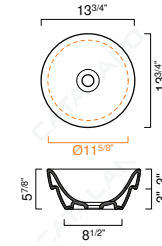

SFERA Collection

SFERA 35 WASHBASIN

- W13 3/4" x D13 3/4" x H5 7/8" / W35cm x D35cm x H15cm
- Install on counter, semi inset or undermounted
- Without overflow
- Glazed all around

MODEL	DESCRIPTION
35ASFN	Washbasin

PRICE
$550.00

SFERA COMFORT Collection

SFERA COMFORT 70 WASHBASIN

- W27 1/2" x D21 2/3" x H6 2/3" / W70cm x D55cm x H17cm
- Install wall-hung
- 1 knockout hole
- Pair with SIHE (pg.55)

PRICE
$1095.00
$1095.00

SFERA COMFORT 60 WASHBASIN

- W23 5/8" x D21 2/3" x H6 2/3" / W60cm x D55cm x H17cm
- Install wall-hung
- 1 knockout hole
- Pair with SIHE (pg.55)

PRICE
$1095.00
$1095.00