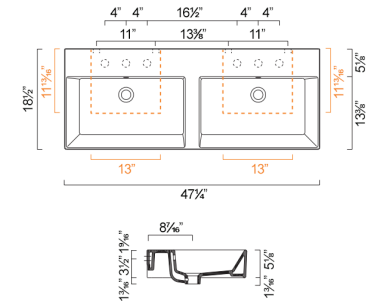

PREMIUM 120 WASHBASIN

- W47 1/4" x D18 1/2" x H5 1/8" / W120cm x D47cm x H13cm
- Install wall-hung, semi-fitted, or on vanity
- Must specify number of holes and hole position.
- 5 knockout holes

OPTIONAL:

- P12VP Front Towel Rail: Brass with chrome finish

MODEL	DESCRIPTION	PRICE
12VP	Washbasin	$1650.00
P12VP	Front Towel Rail, chrome	$425.00