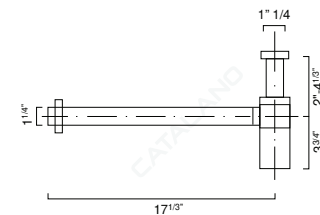

SKIM-TO-WALL CHROME BRASS P-TRAP

- 1-1/4"
- Chrome finish
- For use with: 70HE, 70HEN, 60HE and 60HEN

MODEL	DESCRIPTION	PRICE
SIHE	Skim-to-wall siphon	$580.00