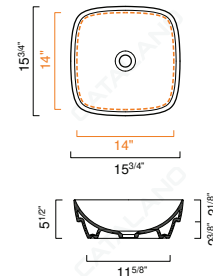

GREEN LUX 60 WASHBASIN

- W23 5/8" x D15" x H5 1/2" / W60cm x D38cm x H14cm
- Install on counter or semi fitted
- No overflow
- Glazed on all 4 sides

MODEL	DESCRIPTION	PRICE
60AGRLX	Catalano white washbasin	$910.00
60AGRLXBM	White matte washbasin	$1450.00
60AGRLXVS	Green matte washbasin	$1450.00
60AGRLXAS	Blue matte washbasin	$1450.00
60AGRLXGS	Grey matte washbasin	$1450.00
60AGRLXNS	Black matte washbasin	$1450.00
60AGRLXMS	Brown matte washbasin	$1450.00
60AGRLXCS	Cement matte washbasin	$1450.00

GREEN LUX 50 WASHBASIN

- W19 5/8" x D15" x H5 1/2" / W50cm x D38cm x H14cm
- Install on counter or semi fitted
- No overflow
- Glazed on all 4 sides

MODEL	DESCRIPTION	PRICE
50AGRLX	Catalano white washbasin	$895.00 ✓
50AGRLXBM	White matte washbasin	$1390.00 ✓
50AGRLXVS	Green matte washbasin	$1390.00
50AGRLXAS	Blue matte washbasin	$1390.00
50AGRLXGS	Grey matte washbasin	$1390.00
50AGRLXNS	Black matte washbasin	$1390.00 ✓
50AGRLXMS	Brown matte washbasin	$1390.00
50AGRLXCS	Cement matte washbasin	$1390.00

GREEN LUX 40 WASHBASIN

- W15 3/4" x D15 3/4" x H5 1/2" / W40cm x D40cm x H14cm
- Install on counter or semi fitted
- No overflow
- Glazed on all 4 sides

MODEL	DESCRIPTION	PRICE
40AGRLX	Catalano white washbasin	$835.00
40AGRLXBM	White matte washbasin	$1315.00
40AGRLXVS	Green matte washbasin	$1315.00
40AGRLXAS	Blue matte washbasin	$1315.00
40AGRLXGS	Grey matte washbasin	$1315.00
40AGRLXNS	Black matte washbasin	$1315.00
40AGRLXMS	Brown matte washbasin	$1315.00
40AGRLXCS	Cement matte washbasin	$1315.00