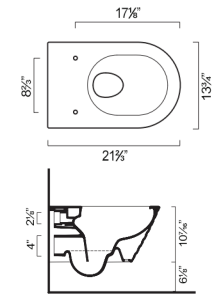

ZERO 55 CLASSY TOILET

- W13 1/4" x D21 2/3" x H10 7/16" / W35cm x D55cm x H26.5cm
- Install wall-hung, 1-pc less seat. 0.99gpf (3.75 liters)
- REQUIRED & SOLD SEPARATELY
- Toilet seat

MODEL	DESCRIPTION	PRICE
VS55RZE	Wall hung toilet - Catalano white	$1095.00 Newflush!
VS55RZEBM	Wall hung toilet - matte white	$1525.00 Newflush!
BS55ZE	Wall hung bidet - Catalano white	$1125.00 Special order
BS55ZEBM	Wall hung bidet - matte white	$1295.00 Special order
SCSTP	Soft-close Plus toilet seat	$370.00 ✓