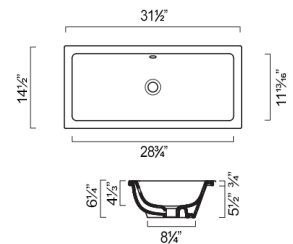

ZERO 60 UNDERMOUNT WASHBASIN

- W23 5/8" x D14 1/2" x H1 1/4" / W60cm x D37cm x H2cm
- Install undermounted
- With overflow

MODEL	DESCRIPTION	PRICE
6037ZE	Washbasin	$525.00 ✓