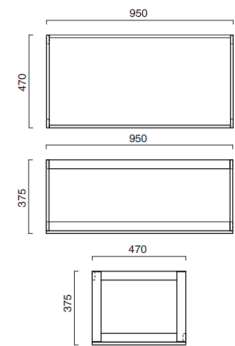

NEW! HORIZON 100 STRUCTURE

- W37 1/2" x D18 1/2" x H14 3/4" / W95cm x D47cm x H37 1/2cm
- With laminate shelf
- Pair with Horizon 100 worktop and 70, 60 or 50 washbasin

OPTIONAL:

- M10050 drawer unit

MODEL	DESCRIPTION	PRICE	
<input type="radio"/> S10050BM	Matte white structure	\$1825.00	
<input type="radio"/> S10050	Inox scotch brite structure	\$1825.00	
<input checked="" type="radio"/> S10050NS	Matte black structure	\$1825.00	✓