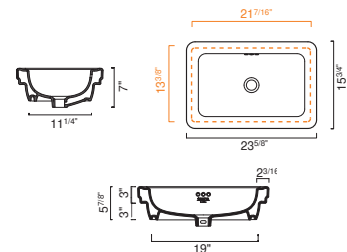

CANOVA ROYAL Collection

CANOVA ROYAL 60 WASHBASIN

- W23 5/8" x D18 1/8" x H6 1/2" / W60cm x D46cm x H16.5cm
- Install wall-hung, on pedestal, or on vanity
- Must specify number of holes and hole position.
- 1 Pre-drilled centre hole
- 2 knockout holes

OPTIONAL:

- P60CV Front Towel Rail: Brass with chrome finish
- COCV Ceramic Pedestal

MODEL	DESCRIPTION	PRICE
60CV	Washbasin	$615.00
P60CV	Front Towel Rail, chrome	$370.00
COCV	Ceramic Pedestal	$445.00

CANOVA ROYAL 70 WASHBASIN

- W27 1/2" x D20 1/2" x H7 7/8" / W70cm x D52cm x H20cm
- Install wall-hung or on pedestal
- Must specify number of holes and hole position.
- 1 Pre-drilled centre hole
- 2 knockout holes

OPTIONAL:

- P70CV Front Towel Rail: Brass with chrome finish
- COCV Ceramic Pedestal

MODEL	DESCRIPTION	PRICE
70CV	Washbasin	$730.00
P70CV	Front Towel Rail, chrome	$370.00
COCV	Ceramic Pedestal	$445.00

CANOVA ROYAL 56 WASHBASIN

- W22" x D17 5/16" x H6 11/16" / W56cm x D44cm x H17cm
- Install wall-hung or on pedestal
- Must specify number of holes and hole position.
- 1 Pre-drilled centre hole
- 2 knockout holes

OPTIONAL:

- P56CV Front Towel Rail: Brass with chrome finish
- COCV Ceramic Pedestal

MODEL	DESCRIPTION	PRICE
56CV	Washbasin	$650.00
P56CV	Front Towel Rail, chrome	$370.00
COCV	Ceramic Pedestal	$445.00

CANOVA ROYAL 60 WASHBASIN

- W23 5/8" x D15 3/4" x H5 7/8" / W60cm x D40cm x H15cm
- Install on counter, fitted, or semi fitted
- Glazed on all 4 sides

MODEL	DESCRIPTION	PRICE
60ACV	Washbasin	$865.00