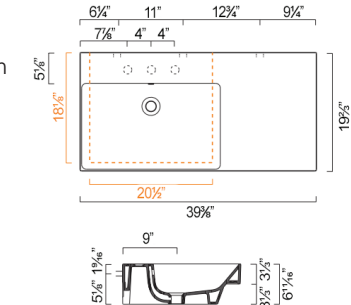

ZERO Collection

ZERO 125 DOUBLE WASHBASIN

- W49 1/4" x D19 5/8" x H3 1/3" / W125cm x D50cm x H8.5cm
- Install wall-hung, semi-fitted or on vanity
- Must specify number of holes and hole position
- 6 knockout holes

OPTIONAL:

- P150ZEUP Front Towel Rail: Aluminum with chrome finish

MODEL	DESCRIPTION	PRICE
125ZEDUP	Washbasin	$2095.00
P125ZEUP	Front Towel Rail, chrome	$395.00

ZERO 125 WASHBASIN

- W49 1/4" x D19 5/8" x H3 1/3" / W125cm x D50cm x H8.5cm
- Install wall-hung, semi-fitted or on vanity
- Must specify number of holes and hole position
- 3 knockout holes

OPTIONAL:

- P125EUP Front Towel Rail: Aluminum with chrome finish

MODEL	DESCRIPTION	PRICE
125ZEUP	Washbasin	$2075.00
P125ZEUP	Front Towel Rail, chrome	$395.00

ZERO 100 WASHBASIN

- W39 3/8" x D19 5/8" x H3 1/3" / W100cm x D50cm x H8.5cm
- Install wall-hung, semi-fitted or on vanity
- Must specify number of holes and hole position
- 3 knockout holes

OPTIONAL:

- P10ZP Front Towel Rail: Aluminum with chrome finish

MODEL	DESCRIPTION	PRICE
10ZEUP	Washbasin	$1675.00
P10ZP	Front Towel Rail, chrome	$395.00

ZERO 100 RIGHT SIDE WASHBASIN

- W39 3/8" x D19 5/8" x H3 1/3" / W100cm x D50cm x H8.5cm
- Install wall-hung, semi-fitted or on vanity
- Must specify number of holes and hole position
- 3 knockout holes

OPTIONAL:

- P10ZP Front Towel Rail: Aluminum with chrome finish

MODEL	DESCRIPTION	PRICE
10DZEUP	Washbasin	$1725.00
P10ZP	Front Towel Rail, chrome	$395.00

ZERO 100 LEFT SIDE WASHBASIN

- W39 3/8" x D19 5/8" x H3 1/3" / W100cm x D50cm x H8.5cm
- Install wall-hung, semi-fitted or on vanity
- Must specify number of holes and hole position
- 3 knockout holes

OPTIONAL:

- P10ZP Front Towel Rail: Aluminum with chrome finish

MODEL	DESCRIPTION	PRICE
10SZEUP	Washbasin	$1725.00
P10ZP	Front Towel Rail, chrome	$395.00