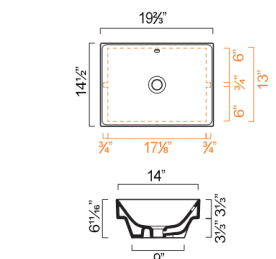

ZERO Collection

ZERO 75 RIGHT SIDE WASHBASIN

- W29 1/2" x D19 5/8" x H3 1/3" / W75cm x D50cm x H8.5cm
- Install wall-hung, semi-fitted or on vanity
- Must specify number of holes and hole position
- 3 knockout holes

OPTIONAL:

- P75ZP Front Towel Rail: Aluminum with chrome finish

MODEL	DESCRIPTION	PRICE
75DZEUP	Washbasin	$750.00 ✓
P75ZP	Front Towel Rail, chrome	$350.00

ZERO 75 LEFT SIDE WASHBASIN

- W39 3/8" x D19 5/8" x H3 1/3" / W100cm x D50cm x H8.5cm
- Install wall-hung, semi-fitted or on vanity
- Must specify number of holes and hole position
- 3 knockout holes

OPTIONAL:

- P75ZP Front Towel Rail: Aluminum with chrome finish

MODEL	DESCRIPTION	PRICE
75SZEUP	Washbasin	$750.00
P75ZP	Front Towel Rail, chrome	$350.00

ZERO 80 UNDERMOUNT WASHBASIN

- W31 1/2" x D14 1/2" x H1 1/4" / W80cm x D37cm x H2cm
- Install undermounted
- With overflow

MODEL	DESCRIPTION	PRICE
8037ZE	Washbasin	$675.00

ZERO 60 UNDERMOUNT WASHBASIN

- W23 5/8" x D14 1/2" x H1 1/4" / W60cm x D37cm x H2cm
- Install undermounted
- With overflow

MODEL	DESCRIPTION	PRICE
6037ZE	Washbasin	$525.00 ✓

ZERO 60 SEMI-FITTED WASHBASIN

- W23 5/8" x D14 1/2" x H3 1/3" / W60cm x D37cm x H8.5cm
- Install semi-fitted
- With overflow

MODEL	DESCRIPTION	PRICE
6037VE	Washbasin	$730.00

ZERO 50 SEMI FITTED WASHBASIN

- W19 2/3" x D14 1/2" x H3 1/3" / W50cm x D37cm x H8.5cm
- Install semi-fitted
- With overflow

MODEL	DESCRIPTION	PRICE
5037VEN	Washbasin	$685.00 ✓