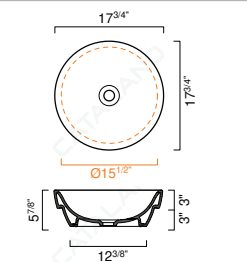

SFERA Collection

SFERA 60 WASHBASIN

- W23 5/8" x D17 3/4" x H6 1/4" / W60cm x D45cm x H16cm
- Install wall-hung or on counter
- Must specify number of holes and hole position.
- 3 knockout holes

OPTIONAL:

- P60BSF Front Towel Rail: Chrome aluminum

MODEL	DESCRIPTION	PRICE
60BSF	Washbasin	$625.00
P60BSF	Front Towel Rail, chrome	$340.00

SFERA 50 WASHBASIN

- W19 2/3" x D15 3/4" x H7" / W50cm x D40cm x H18cm
- Install wall-hung or on counter
- Must specify number of holes and hole position
- 3 knockout holes

OPTIONAL:

- P60BSF Front Towel Rail: Chrome aluminum

MODEL	DESCRIPTION	PRICE
50BSF	Washbasin	$625.00
P50BSF	Front Towel Rail, chrome	$250.00

SFERA 45 WASHBASIN

- W17 3/4" x D13 3/8" x H6 1/4" / W45cm x D34cm x H16cm
- Install wall-hung or on counter
- 1 knockout hole

OPTIONAL:

- P45BSF Front Towel Rail: Chrome aluminum

MODEL	DESCRIPTION	PRICE
45BSF	Washbasin	$500.00
P45BSF	Front Towel Rail, chrome	$290.00

SFERA 70 WASHBASIN

- W27 1/2" x D14 5/8" x H5 7/8" / W70cm x D37cm x H15cm
- Install on counter, semi inset or undermounted
- Without overflow
- Glazed on all 4 sides

MODEL	DESCRIPTION	PRICE
70ASFN	Washbasin	$675.00

SFERA 55 WASHBASIN

- W21 2/3" x D13 3/4" x H5 7/8" / W55cm x D35cm x H15cm
- Install on counter, semi inset or undermounted
- Without overflow
- Glazed on all 4 sides

MODEL	DESCRIPTION	PRICE
55ASFN	Washbasin	$595.00

SFERA 45 WASHBASIN

- W17 3/4" x D17 3/4" x H5 7/8" / W45cm x D45cm x H15cm
- Install on counter, semi inset or undermounted
- Without overflow
- Glazed all around

MODEL	DESCRIPTION	PRICE
45ASFN	Washbasin	$560.00