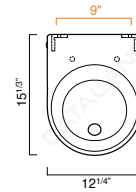

BIG BOY URINAL

- W12 1/4" x D11 5/8" x H24" / W31cm x D29.5cm x H61cm
- Pre-punched holes to fit the lid
- Fixing set included

REQUIRED & SOLD SEPARATELY

- In Wall Carrier for Urinal
- COSTF: Soft close cover

OPTIONAL:

- RAOR: Inlet pipe of 1/2"
- SIOR: Trap with horizontal outlet

MODEL	DESCRIPTION	PRICE
BIG BOY	Urinal	$975.00
COSTF	Soft-close cover	$295.00
RAOR	1/2" inlet pipe	$130.00
SIOR	Trap with horizontal outlet	$65.00