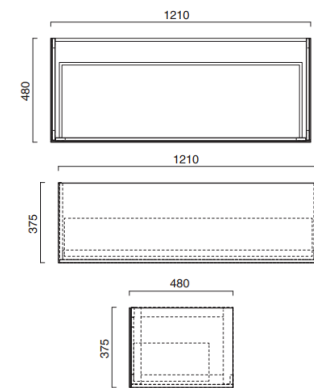

NEW!

HORIZON SIPHON FOR DRAWER UNIT

- Synthetic material

MODEL	DESCRIPTION	PRICE
SFSP	Synthetic material	$110.00