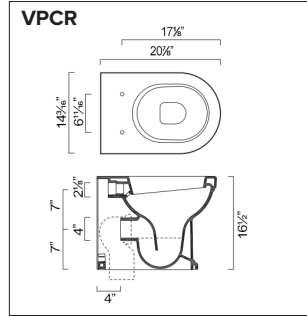

Special order

CANOVA ROYAL 53 TOILET & BIDET

- W14 1/8" x L20 7/8" x H16 1/2" / W36cm x D53cm x H42cm
- Install wall-hung, 1-pc less seat. 1.2gpf (4.5 liters)
- Bidet centre hole pre-drilled, 2 knockouts available

OPTIONAL:

- CUIG Connection elbow for floor outlet pipe
  REQUIRED & SOLD SEPARATELY

- Toilet seat
- In Wall Carrier for Toilet
- In Wall Carrier for Bidet

MODEL	DESCRIPTION	PRICE
VACV	Wall-hung toilet, less seat	$595.00
BICV	Wall-hung bidet	$690.00
SSSTF	Soft-Close Toilet Seat	$320.00
SSSTFNE	Black Soft-Close Toilet Seat	$340.00