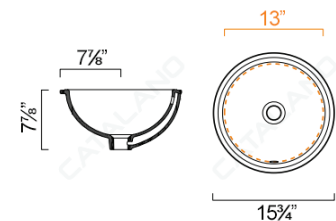

CANOVA ROYAL Collection

CANOVA ROYAL 55 WASHBASIN

- W21 5/8" x D15" x H7 7/8" / W55cm x D38cm x H20cm
- Install undermounted
- With overflow

MODEL	DESCRIPTION	PRICE
SO55CN	Washbasin	$435.00

CANOVA ROYAL 50 WASHBASIN

- W19 5/8" x D13 3/4" x H7 7/8" / W50cm x D35cm x H20cm
- Install undermounted
- With overflow

MODEL	DESCRIPTION	PRICE
S50CN	Washbasin	$450.00

CANOVA ROYAL 57 WASHBASIN

- W22 7/16" x D16 1/2" x H7 7/8" / W57cm x D42cm x H20cm
- Install undermounted
- With overflow

MODEL	DESCRIPTION	PRICE
SONN	Washbasin	$385.00

CANOVA ROYAL 52 WASHBASIN

- W20 1/2" x D16 1/2" x H7 7/8" / W52cm x D42cm x H20cm
- Install undermounted
- With overflow

MODEL	DESCRIPTION	PRICE
SO52	Washbasin	$475.00

CANOVA ROYAL 40 WASHBASIN

- W15 3/4" x D15 3/4" x H7 7/8" / W40cm x D40cm x H20cm
- Install undermounted
- With overflow

MODEL	DESCRIPTION	PRICE
SO40	Washbasin	$310.00