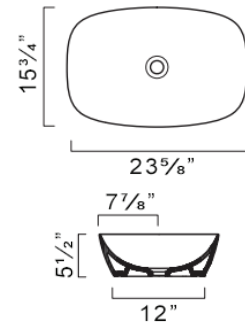

GREEN LUX 40 WASHBASIN

- W15 3/4" x D15 3/4" x H5 1/2" / W40cm x D40cm x H14cm
- Install on counter
- No overflow
- Glazed on all 4 sides

MODEL	DESCRIPTION	PRICE
40APGRLX	Catalano white washbasin	$795.00
○ 40APGRLXBM	White matte washbasin	$1250.00
● 40APGRLXVS	Green matte washbasin	$1250.00
● 40APGRLXAS	Blue matte washbasin	$1250.00
● 40APGRLXGS	Grey matte washbasin	$1250.00
● 40APGRLXNS	Black matte washbasin	$1250.00
● 40APGRLXMS	Brown matte washbasin	$1250.00
● 40APGRLXCS	Cement matte washbasin	$1250.00