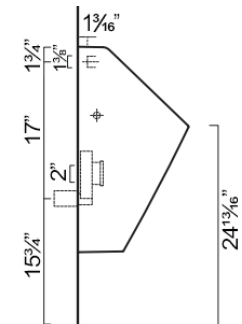

SFERA NEWFLUSH URINAL

- W12 5/8" x D13 3/4" x H25 3/8" / W32cm x D35cm x H64.5cm
- OR64 = No lid
- OR64F = Pre-punched holes to fit the lid
- Fixing set included

REQUIRED & SOLD SEPARATELY

- In Wall Carrier for Urinal
- COSTF: Soft close cover

OPTIONAL:

- RAOR: Inlet pipe of 1/2"
- SIOR: Trap with horizontal outlet

MODEL	DESCRIPTION	PRICE
OR64	Urinal	$850.00 <i>Newflush!</i>
OR64F	Urinal	$850.00 <i>Newflush!</i>
COR64F	Soft-close cover (for OR64F)	$295.00
RAOR	1/2" inlet pipe	$130.00
SIOR	Trap with horizontal outlet	$65.00