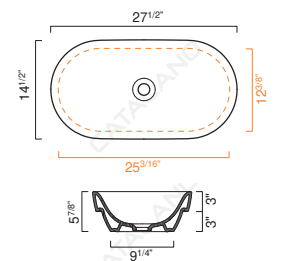

Shown on counter

SFERA 55 WASHBASIN

- W21 2/3" x D13 3/4" x H5 7/8" / W55cm x D35cm x H15cm
- Install on counter, semi inset or undermounted
- Without overflow
- Glazed on all 4 sides

MODEL	DESCRIPTION	PRICE
55ASFN	Washbasin	$595.00