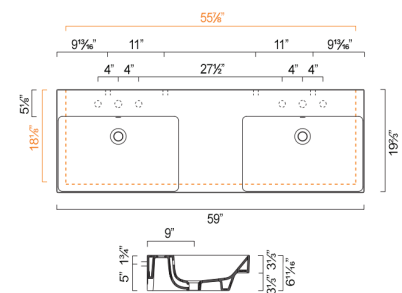

OPTIONAL:

- P150ZEDUP Front Towel Rail: Aluminum with chrome finish

MODEL	DESCRIPTION	PRICE
150ZEDUP	Washbasin	$3460.00
P150ZEDUP	Front Towel Rail, chrome	$425.00