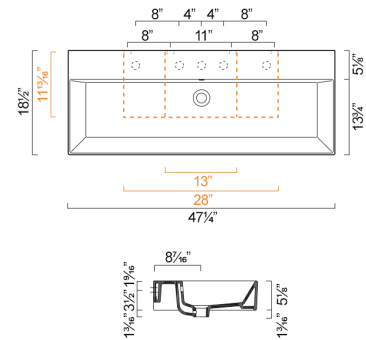

PREMIUM 100 WASHBASIN

- W39 3/8" x D18 1/2" x H5 1/8" / W100cm x D47cm x H13cm
- Install wall-hung, semi-fitted, or on vanity
- Must specify number of holes and hole position.
- 5 knockout holes

OPTIONAL:

- P10N Front Towel Rail: Brass with chrome finish

MODEL	DESCRIPTION	PRICE
10VP	Washbasin	$1175.00 ✓
P10N	Front Towel Rail, chrome	$340.00