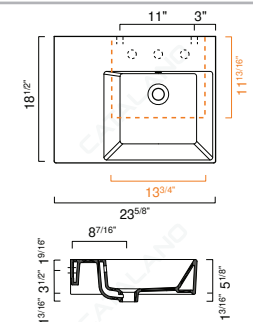

PREMIUM UP 60 LEFT SIDE WASHBASIN

MODEL	DESCRIPTION	PRICE
60SVPUP	Washbasin LH side	$875.00
P60ZP	Front Towel Rail, chrome	$325.00