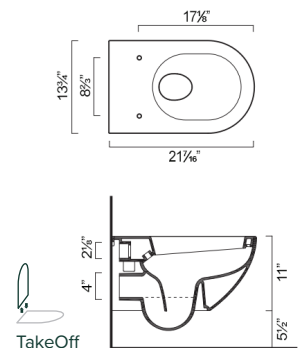

✓ = in stock
Ships in 24 hours

orders@streamlinecanada.ca • 1-866-503-9796

49