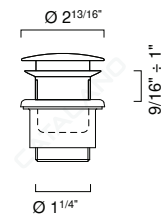

FLAT DRAIN

- 1-1/4"
- Brass drain for washbasins **without** overflow
- Chrome finish

MODEL	DESCRIPTION	PRICE
PCSL	Flat brass drain	$170.00
PDSL	Flat gold drain	$310.00