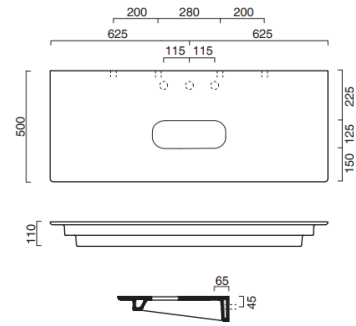

NEW!

HORIZON 125 STRUCTURE

- W47 1/4" x D18 1/2" x H14 3/4" / W120cm x D47cm x H37 1/2cm
- With laminate shelf
- Pair with Horizon 125 worktop and 70, 60 or 50 washbasin

OPTIONAL:

- M12550 drawer unit

MODEL	DESCRIPTION	PRICE
☐ S12550BM	Matte white structure	$1890.00
☐ S12550	Inox scotch brite structure	$1890.00
☐ S12550NS	Matte black structure	$1890.00

- Lateral aluminum towel rail for Horizon structures

MODEL	DESCRIPTION	PRICE
☐ PLSTBM	Matte white towel rail	$270.00
☐ PLST	Inox scotch brite towel rail	$270.00
☐ PLSTNS	Matte black towel rail	$270.00