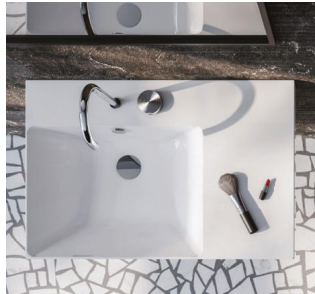

ZERO 75 LEFT SIDE WASHBASIN

- W39 3/8" x D19 5/8" x H3 1/3" / W100cm x D50cm x H8.5cm
- Install wall-hung, semi-fitted or on vanity
- Must specify number of holes and hole position
- 3 knockout holes

OPTIONAL:

- P75ZP Front Towel Rail: Aluminum with chrome finish

MODEL	DESCRIPTION	PRICE
75SZEUP	Washbasin	$750.00
P75ZP	Front Towel Rail, chrome	$350.00