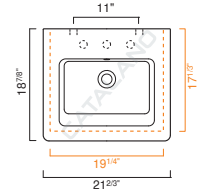

NEW LIGHT 45 WASHBASIN

- W17 3/4" x D13 3/8" x H1 3/4" / W45cm x D34cm x H4.5cm
- Install wall-hung, semi inset, or on vanity
- 1 knockout hole

OPTIONAL:

- P45LI Front Towel Rail: Brass with chrome finish

MODEL	DESCRIPTION	PRICE
45LI	Washbasin	$325.00
P45LI	Front Towel Rail, chrome	$175.00