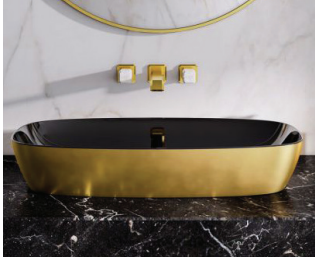

VS55NRBA 55x35

VS55RZEBO 55x35

VS55RZEBA 55x35

GOLD & SILVER Collection Special order

GOLD & SILVER 80 WASHBASIN

- W31 1/2" x D15 3/4" x H5 1/2" / W80cm x D40cm x H14cm
- Install on counter
- Without overflow