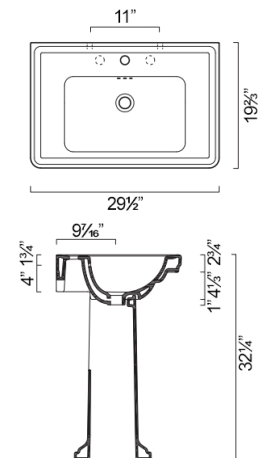

CANOVA ROYAL Collection

CANOVA ROYAL 125 WASHBASIN

- W49 1/4" x D21 1/4" x H4 3/4" / W125cm x D54cm x H12cm
- Install wall-hung, on legs or on vanity
- Must specify number of holes and hole position.
- 2 Pre-drilled centre holes
- 4 knockout holes

OPTIONAL:

- P90CV Front Towel Rail: Brass with chrome finish
- GACV Ceramic legs (sold individually)

MODEL	DESCRIPTION	PRICE
125CV	Washbasin	$2095.00
P90CV	Front Towel Rail, chrome	$395.00
GACV	Ceramic legs (each)	$575.00

CANOVA ROYAL 105 WASHBASIN

- W41 3/8" x D21 1/4" x H4 3/4" / W105cm x D54cm x H12cm
- Install wall-hung, on legs, pedestal, or on vanity
- Must specify number of holes and hole position.
- 1 Pre-drilled centre hole
- 2 knockout holes

OPTIONAL:

- P75CV Front Towel Rail: Brass with chrome finish
- GACV Ceramic legs (sold individually)
- COCV Ceramic Pedestal

MODEL	DESCRIPTION	PRICE
105CV	Washbasin	$1395.00
P75CV	Front Towel Rail, chrome	$395.00
GACV	Ceramic legs (each)	$575.00
COCV	Ceramic Pedestal	$445.00

CANOVA ROYAL 90 WASHBASIN

- W35 3/8" x D19 5/8" x H4 3/4" / W90cm x D50cm x H12cm
- Install wall-hung, on legs, pedestal, or on vanity
- Must specify number of holes and hole position.
- 1 Pre-drilled centre hole
- 2 knockout holes

OPTIONAL:

- P90CV Front Towel Rail: Brass with chrome finish
- COCV Ceramic Pedestal

MODEL	DESCRIPTION	PRICE
90CV	Washbasin	$710.00
P90CV	Front Towel Rail, chrome	$395.00
COCV	Ceramic Pedestal	$445.00

CANOVA ROYAL 75 WASHBASIN

- W29 1/2" x D19 5/8" x H4 3/4" / W75cm x D50cm x H12cm
- Install wall-hung, on legs, pedestal, or on vanity
- Must specify number of holes and hole position.
- 1 Pre-drilled centre hole
- 2 knockout holes

OPTIONAL:

- P75CV Front Towel Rail: Brass with chrome finish
- COCV Ceramic Pedestal