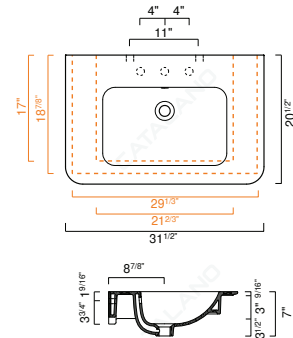

GREEN UP Collection

GREEN UP 120 WASHBASIN

- W47 1/4" x D20 1/2" x H9/16" / W120cm x D52cm x H1.5cm
- Install wall-hung or on vanity
- Must specify number of holes and hole position.
- 3 knockout holes. White basin

OPTIONAL:

- P100GRN Front Towel Rail: Brass with chrome finish

MODEL	DESCRIPTION	PRICE
120GRUP	Washbasin	$1850.00
P100GRN	Front towel rail, chrome	$350.00

GREEN UP 100 WASHBASIN

- W39 3/8" x D20 1/2" x H9/16" / W100cm x D52cm x H1.5cm
- Install wall-hung or on vanity
- Must specify number of holes and hole position.
- 3 knockout holes. White basin

OPTIONAL:

- P80GRN Front Towel Rail: Brass with chrome finish

MODEL	DESCRIPTION	PRICE
100GRUP	Washbasin	$1450.00
P80GRN	Front towel rail, chrome	$350.00

GREEN UP 80 WASHBASIN

- W31 1/2" x D20 1/2" x H9/16" / W80cm x D52cm x H1.5cm
- Install wall-hung or on vanity
- Must specify number of holes and hole position.
- 3 knockout holes. White basin

OPTIONAL:

- P60GRN Front Towel Rail: Brass with chrome finish

MODEL	DESCRIPTION	PRICE
80GRUP	Washbasin	$1140.00
P60GRN	Front towel rail, chrome	$250.00