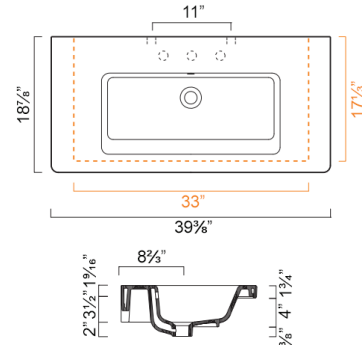

NEW LIGHT 80 WASHBASIN

- W31 1/2" x D19" x H1 3/4" / W80cm x D48cm x H4.5cm
- Install wall-hung, semi inset, or on vanity
- Must specify number of holes and hole position.
- 3 knockout holes

OPTIONAL:

- P80LI Front Towel Rail: Brass with chrome finish

MODEL	DESCRIPTION	PRICE
80LI48	Washbasin	$500.00 ✓
P80LI	Front Towel Rail, chrome	$215.00