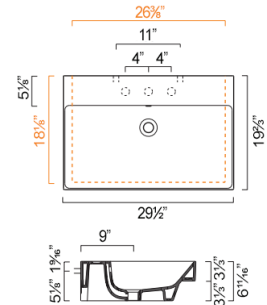

ZERO 60 WASHBASIN

- W23 5/8" x D19 5/8" x H3 1/3" / W60cm x D50cm x H8.5cm
- Install wall-hung, semi-fitted or on vanity.
- Must specify number of holes and hole position.
- 3 knockout holes

OPTIONAL:

- P60ZP Front Towel Rail: Aluminum with chrome finish

MODEL	DESCRIPTION	PRICE
60ZP	Washbasin, Catalano white	$625.00
☐ 60ZPBM	Washbasin, matte white	$1295.00
☒ 60ZPCS	Washbasin, matte cement	$1295.00
P60ZP	Front Towel Rail, chrome	$325.00