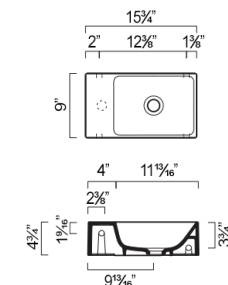

ZERO 40 DIAGONAL WASHBASIN

- W15 3/4" x D9" x H4 3/4" / W40cm x D23cm x H12cm
- Install wall-hung or on vanity
- Without overflow
- 1 knockout hole

OPTIONAL:

- P40VE Front Towel Rail: Aluminum with chrome finish

MODEL	DESCRIPTION	PRICE
4023ZE	Washbasin	$395.00 ✓
P4023ZE	Front Towel Rail, chrome	$250.00