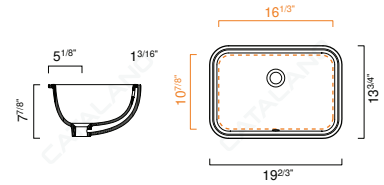

CANOVA ROYAL 57 WASHBASIN

- W22 7/16" x D16 1/2" x H7 7/8" / W57cm x D42cm x H20cm
- Install undermounted
- With overflow

MODEL	DESCRIPTION	PRICE
SONN	Washbasin	$385.00