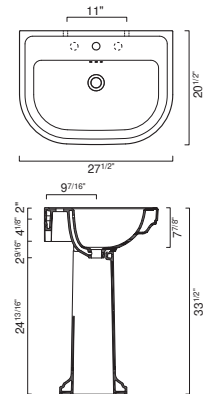

CANOVA ROYAL 56 WASHBASIN

- W22" x D17 5/16" x H6 11/16" / W56cm x D44cm x H17cm
- Install wall-hung or on pedestal
- Must specify number of holes and hole position.
- 1 Pre-drilled centre hole
- 2 knockout holes

OPTIONAL:

- P56CV Front Towel Rail: Brass with chrome finish
- COCV Ceramic Pedestal

MODEL	DESCRIPTION	PRICE
56CV	Washbasin	$650.00
P56CV	Front Towel Rail, chrome	$370.00
COCV	Ceramic Pedestal	$445.00