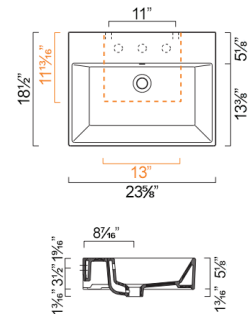

PREMIUM 55 WASHBASIN

- W21 5/8" x D14 5/8" x H5 1/8" / W55cm x D37cm x H13cm
- Install wall-hung, semi-fitted, or on vanity
- Must specify number of holes and hole position.
- 3 knockout holes

OPTIONAL:

- P55VN Front Towel Rail: Brass with chrome finish

MODEL	DESCRIPTION	PRICE
55VP	Washbasin	$495.00 ✓
P55VN	Front Towel Rail, chrome	$325.00