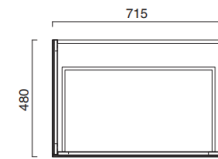

NEW!

HORIZON 75 DRAWER

Special order

- W28 1/8" x D19" x H14 3/4" / W71 1/2cm x D48cm x H37 1/2cm
- Pair with Horizon 75 worktop, structure and 60 or 50 washbasin

MODEL	DESCRIPTION	PRICE
○ M7550BM	Matte white drawer	\$3715.00
● M7550CS	Matte cement drawer	\$3715.00
● M7550NS	Matte black drawer	\$3715.00