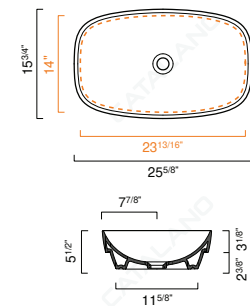

GREEN LUX 60 WASHBASIN

- W23 1/2" x D15 3/4" x H5 1/2" / W60cm x D40cm x H14cm
- Install on counter
- No overflow
- Glazed on all 4 sides

MODEL	DESCRIPTION	PRICE
60APGRLX	Catalano white washbasin	$865.00
○ 60APGRLXBM	White matte washbasin	$1375.00
● 60APGRLXVS	Green matte washbasin	$1375.00
● 60APGRLXAS	Blue matte washbasin	$1375.00
● 60APGRLXGS	Grey matte washbasin	$1375.00
● 60APGRLXNS	Black matte washbasin	$1375.00
● 60APGRLXMS	Brown matte washbasin	$1375.00
● 60APGRLXCS	Cement matte washbasin	$1375.00

GREEN LUX 40 WASHBASIN

- W15 3/4" x D15 3/4" x H5 1/2" / W40cm x D40cm x H14cm
- Install on counter
- No overflow
- Glazed on all 4 sides

MODEL	DESCRIPTION	PRICE
40APGRLX	Catalano white washbasin	$795.00
○ 40APGRLXBM	White matte washbasin	$1250.00
● 40APGRLXVS	Green matte washbasin	$1250.00
● 40APGRLXAS	Blue matte washbasin	$1250.00
● 40APGRLXGS	Grey matte washbasin	$1250.00
● 40APGRLXNS	Black matte washbasin	$1250.00
● 40APGRLXMS	Brown matte washbasin	$1250.00
● 40APGRLXCS	Cement matte washbasin	$1250.00

GREEN LUX 75 WASHBASIN

- W29 1/2" x D15 3/4" x H5 1/2" / W75cm x D40cm x H14cm
- Install on counter or semi fitted
- No overflow
- Glazed on all 4 sides

MODEL	DESCRIPTION	PRICE
75AGRLX	Catalano white washbasin	$995.00
○ 75AGRLXBM	White matte washbasin	$1550.00
● 75AGRLXVS	Green matte washbasin	$1550.00
● 75AGRLXAS	Blue matte washbasin	$1550.00
● 75AGRLXGS	Grey matte washbasin	$1550.00
● 75AGRLXNS	Black matte washbasin	$1550.00
● 75AGRLXMS	Brown matte washbasin	$1550.00
● 75AGRLXCS	Cement matte washbasin	$1550.00

GREEN LUX 65 WASHBASIN

- W25 5/8" x D15 3/4" x H5 1/2" / W65cm x D40cm x H14cm
- Install on counter or semi fitted
- No overflow
- Glazed on all 4 sides