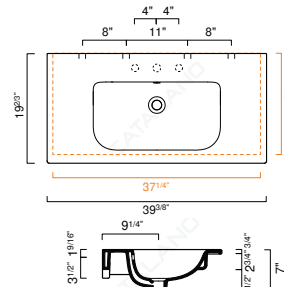

SFERA 80 WASHBASIN

- W31 1/2" x D19 5/8" x H3/4" / W80cm x D50cm x H2cm
- Install wall-hung, semi inset or on vanity
- Must specify number of holes and hole position.
- 3 knockout holes

OPTIONAL:

- P80SF Front Towel Rail: Brass with chrome finish

MODEL	DESCRIPTION	PRICE
80SFN	Washbasin	$790.00 ✓
P80SFN	Front Towel Rail, chrome	$340.00