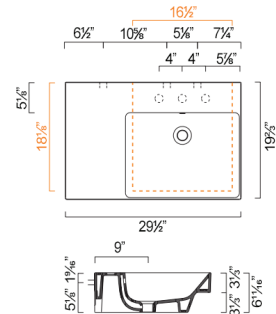

ZERO 75 LEFT SIDE WASHBASIN

- W39 3/8" x D19 5/8" x H3 1/3" / W100cm x D50cm x H8.5cm
- Install wall-hung, semi-fitted or on vanity
- Must specify number of holes and hole position
- 3 knockout holes

OPTIONAL:

- P75ZP Front Towel Rail: Aluminum with chrome finish

MODEL	DESCRIPTION	PRICE
75SZEUP	Washbasin	$750.00
P75ZP	Front Towel Rail, chrome	$350.00