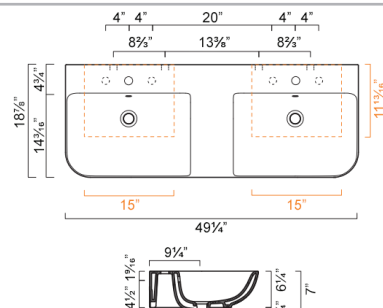

SFERA 65 WASHBASIN

- W25 5/8" x D18 7/8" x H7" / W65cm x D48cm x H18cm
- Install wall-hung or on counter
- Must specify number of holes and hole position.
- 3 knockout holes

OPTIONAL:

- P65BSF Front Towel Rail: Chrome aluminum

MODEL	DESCRIPTION	PRICE
65BSF	Washbasin	$685.00
P65BSF	Front Towel Rail, chrome	$340.00