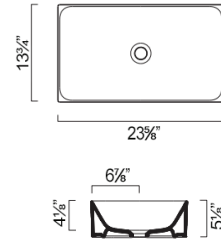

ZERO 45 SQUARE WASHBASIN

- W17 3/4" x D13 3/4" x H5 1/8" / W45cm x D35cm x H13cm
- Install on counter
- Without overflow

MODEL	DESCRIPTION	PRICE
4535ZE	Washbasin, Catalano white	$795.00
○ 4535ZEBM	Washbasin, matte white	$1250.00
● 4535ZENS	Washbasin, matte black	$1250.00
● 4535ZECS	Washbasin, matte cement	$1250.00