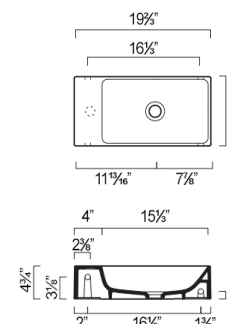

ZERO 40 WASHBASIN

- W15 3/4" x D9" x H4 3/4" / W40cm x D23cm x H12cm
- Install wall-hung, on counter, or on vanity
- Without overflow
- 1 knockout hole

OPTIONAL:

- P40VE Front Towel Rail: Aluminum with chrome finish

MODEL	DESCRIPTION	PRICE
4023VE	Washbasin, Catalano white	$465.00
○ 4023VEBM	Washbasin, matte white	$750.00
● 4023VECS	Washbasin, matte cement	$750.00
● 4023VENS	Washbasin, matte black	$750.00
P40VE	Front Towel Rail, chrome	$225.00