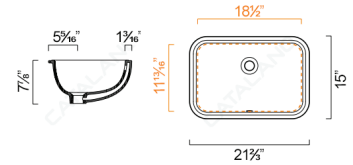

CANOVA ROYAL 50 WASHBASIN

- W19 5/8" x D13 3/4" x H7 7/8" / W50cm x D35cm x H20cm
- Install undermounted
- With overflow

MODEL	DESCRIPTION	PRICE
S50CN	Washbasin	$450.00