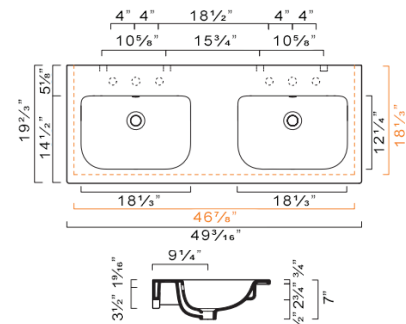

SFERA 100 WASHBASIN

- W39 3/8" x D19 5/8" x H3/4" / W100cm x D50cm x H2cm
- Install wall-hung, semi inset or on vanity
- Must specify number of holes and hole position.
- 3 knockout holes

OPTIONAL:

- P10SF Front Towel Rail: Brass with chrome finish

MODEL	DESCRIPTION	PRICE
100SFN	Washbasin	$895.00 ✓
P90CV	Front Towel Rail, chrome	$395.00