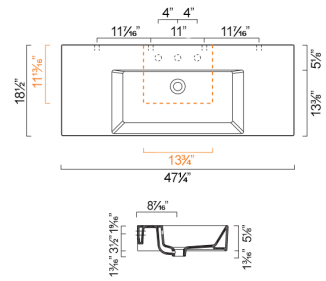

PREMIUM UP 100 WASHBASIN

- W39 3/8" x D18 1/2" x H5 1/8" / W100cm x D47cm x H13cm
- Install wall-hung, semi-fitted, or on vanity
- Must specify number of holes and hole position.
- 3 knockout holes

OPTIONAL:

- P10N Front Towel Rail: Brass with chrome finish

MODEL	DESCRIPTION	PRICE
10VPUP	Washbasin	$1675.00
P10N	Front Towel Rail, chrome	$340.00