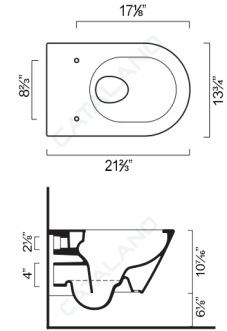

TOILETS & BIDETS

ZERO/COLORI 55 TOILET & BIDET

1. W13 3/4" x D21 2/3" x H10 7/16" / W35cm x D55cm x H26.5cm
   - Install wall-hung, 1-pc less seat. 0.99gpf (3.75 liters)
2. REQUIRED & SOLD SEPARATELY
3. Toilet seat
   - In Wall Carrier for Toilet
   - In Wall Carrier for Bidet

MODEL	DESCRIPTION	PRICE
Catalano White:		
VS55N	Wall hung toilet	$865.00 ✓
BS55N	Wall hung bidet	$995.00 Special order
VS55NR	Wall hung toilet - rimless	$1150.00 Newflush!
BS55NR	Wall hung bidet - rimless	$1195.00 Special order
SCST	Toilet seat	$225.00
SCSTF	Soft-close toilet seat	$325.00
SCSTP	Soft-close Plus toilet seat	$370.00 ✓
Colori:		
☐ VS55NRBM	White matte wall hung toilet	$1525.00 Newflush!
☒ VS55NRNS	Black matte wall hung toilet	$1525.00 Newflush!
☒ VS55NRCS	Cement matte wall hung toilet	$1525.00 Newflush!
☐ BS55NRBM	White matte wall hung bidet	$1295.00 Special order
☒ BS55NRNS	Black matte wall hung bidet	$1295.00 Special order
☒ BS55NRCS	Cement matte wall hung bidet	$1295.00 Special order
☐ SCSTPBM	White matte soft-close Plus seat	$450.00 ✓
☒ SCSTPNS	Black matte soft-close Plus seat	$450.00
☒ SCSTPCS	Cement matte soft-close Plus seat	$450.00

NEW LIGHT 52 TOILET & BIDET

1. W14 5/8" x L20 1/2" x H13 3/16" / W37cm x D52cm x H33.5cm
   - Install wall-hung, 1-pc less seat. 1.2gpf (4.5 liters)
2. REQUIRED & SOLD SEPARATELY
3. Toilet seat
   - In Wall Carrier for Toilet
   - In Wall Carrier for Bidet

MODEL	DESCRIPTION	PRICE
VSLI	Wall hung toilet	$580.00 ✓
BSLI	Wall hung bidet	$575.00 Special order
NLV5STF	Soft-close toilet seat	$295.00 ✓