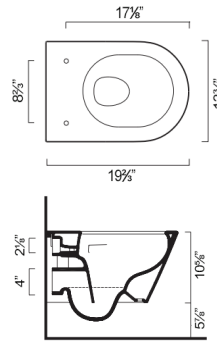

ZERO 50 TOILET & BIDET

- W13 3/4" x D19 2/3" x H10 5/8" / W35cm x D50cm x H27cm
- Install wall-hung, 1-pc less seat. 0.99gpf (3.75 liters)
- REQUIRED & SOLD SEPARATELY
- Toilet seat
- In Wall Carrier for Toilet
- In Wall Carrier for Bidet

MODEL	DESCRIPTION	PRICE
BSV50N	Wall hung bidet	$995.00 Special order
VSZ50R	Wall hung toilet	$995.00 Newflush!
SCST	Wall hung toilet - rimless	$995.00 Newflush!
SCSTF	Toilet seat	$225.00
SCSTP	Soft-close toilet seat	$325.00
SCSTP	Soft-close Plus toilet seat	$370.00 ✓