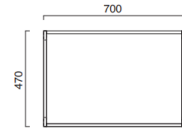

- W27 1/2" x D18 1/2" x H14 3/4" / W70cm x D47cm x H37 1/2cm
- With laminate shelf
- Pair with Horizon 75 worktop and 60 or 50 washbasin

OPTIONAL:

- M7550 drawer unit

MODEL	DESCRIPTION	PRICE
○ S7550BM	Matte white structure	\$1690.00
● S7550	Inox scotch brite structure	\$1690.00
● S7550NS	Matte black structure	\$1690.00