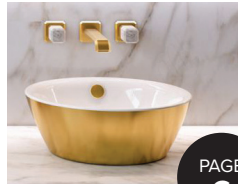

Items in **BOLD**
 = in stock
 Ships in 24 hours

PAGE INDEX

INSTALLATION
OPTIONS

PAGE
4

CUSTOM
VANITY
OPTIONS

PAGE
5

GOLD &
SILVER

PAGE
6