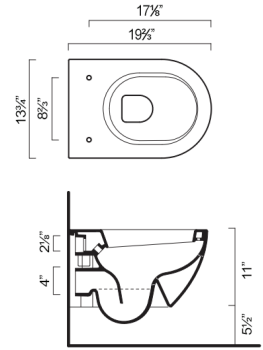

SFERA 54 NEWFLUSH TOILET & BIDET

- W13 3/4" x D21 1/4" x H16" / W35cm x D54cm x H41cm
- Floor toilet, back to wall with horizontal outlet convertible to floor outlet. 1-pc less seat. 1gpf (3.75 liters)

REQUIRED & SOLD SEPARATELY

- Toilet seat
- In Wall Carrier for Toilet
- In Wall Carrier for Bidet

MODEL	DESCRIPTION	PRICE
VPS54R	Floor toilet	$925.00
BIS54R	Floor bidet	$925.00
SCSTP	Soft-close Plus toilet seat	$370.00
SCSTF	Soft-close toilet seat	$325.00
SCST	Standard toilet seat	$225.00
ZECOF	Eco soft-close toilet seat	$250.00

Newflush!
Special order