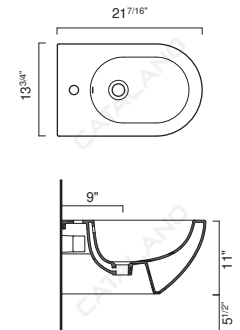

TOILETS & BIDETS

SFERA 54 ECO NEWFLUSH TOILET & BIDET

- W13 3/4" x D21 1/4" x H11" / W35cm x D54cm x H28cm
- Install wall-hung, 1-pc less seat. 1gpf (3.75 liters)

REQUIRED & SOLD SEPARATELY

- Toilet seat
- In Wall Carrier for Toilet
- In Wall Carrier for Bidet

MODEL	DESCRIPTION	PRICE
VSF54RECO	Wall hung toilet	$675.00 <i>Eco Newflush!</i>
BSF54ECO	Wall hung bidet	$695.00 <i>Eco Newflush! Special order</i>
ZECOF	Eco soft-close toilet seat	$250.00

Special order

SFERA/COLORI NEWFLUSH 54 TOILET

- W13 3/4" x D21 1/4" x H11" / W35cm x D54cm x H28cm
- Install wall-hung, 1-pc less seat. 1.2gpf (4.5 liters)
- In Wall Carrier for Toilet required
- Bowl interior finished with CATAgglaze for maximum hygiene

MODEL	DESCRIPTION	PRICE
○ VSF54RBM	White matte wall hung toilet	$1525.00 ✓
● VSF54RVS	Green matte wall hung toilet	$1525.00
● VSF54RAS	Blue matte wall hung toilet	$1525.00
● VSF54RGS	Grey matte wall hung toilet	$1525.00
● VSF54RNS	Black matte wall hung toilet	$1525.00 ✓
● VSF54RMS	Brown matte wall hung toilet	$1525.00
● VSF54RCS	Cement matte wall hung toilet	$1525.00

Special order

SFERA/COLORI SOFT CLOSE SEAT

- Soft close seat
- Made of Unalterable resin
- Quick release "TakeOff" toilet seat allows a total cleaning

MODEL	DESCRIPTION	PRICE
○ SCSTPB	White matte soft close seat	$450.00 ✓
● SCSTPVS	Green matte soft close seat	$450.00
● SCSTPAS	Blue matte soft close seat	$450.00
● SCSTPGS	Grey matte soft close seat	$450.00
● SCSTPNS	Black matte soft close seat	$450.00 ✓
● SCSTPMS	Brown matte soft close seat	$450.00
● SCSTPCS	Cement matte soft close seat	$450.00

Special order

SFERA/COLORI 54 BIDET

- W13 3/4" x D21 1/4" x H11" / W35cm x D54cm x H28cm
- Install wall-hung, 1-pc
- Centre hole pre drilled
- In Wall Carrier for Bidet required