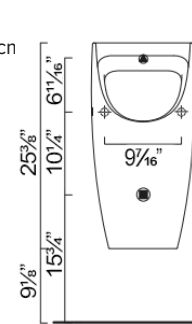

SFERA NEWFLUSH URINAL

- W12 5/8" x D13 3/4" x H25 3/8" / W32cm x D35cm x H64.5cm
- OR64 = No lid
- OR64F = Pre-punched holes to fit the lid
- Fixing set included

REQUIRED & SOLD SEPARATELY

- In Wall Carrier for Urinal
- COSTF: Soft close cover

OPTIONAL:

- RAOR: Inlet pipe of 1/2"
- SIOR: Trap with horizontal outlet

MODEL	DESCRIPTION	PRICE
OR64	Urinal	$850.00 <i>Newflush!</i>
OR64F	Urinal	$850.00 <i>Newflush!</i>
COR64F	Soft-close cover (for OR64F)	$295.00
RAOR	1/2" inlet pipe	$130.00
SIOR	Trap with horizontal outlet	$65.00