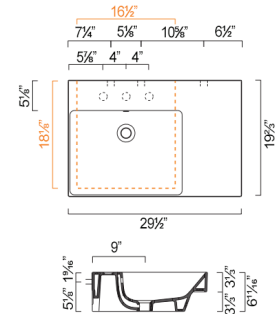

ZERO 80 UNDERMOUNT WASHBASIN

- W31 1/2" x D14 1/2" x H1 1/4" / W80cm x D37cm x H2cm
- Install undermounted
- With overflow

MODEL	DESCRIPTION	PRICE
8037ZE	Washbasin	$675.00