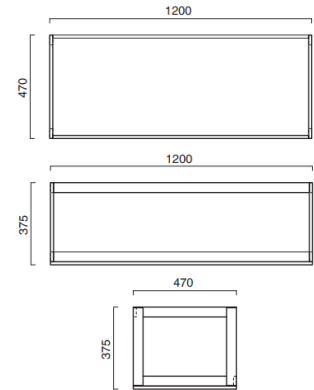

NEW!

Special order

HORIZON 125 DRAWER

- W47 2/3" x D19" x H14 3/4" / W121cm x D48cm x H37 1/2cm
- Pair with Horizon 125 worktop, structure and 70, 60 or 50 washbasin

MODEL	DESCRIPTION	PRICE
☐ M12550BM	Matte white drawer	$4055.00
☐ M12550CS	Matte cement drawer	$4055.00
☐ M12550NS	Matte black drawer	$4055.00

- Lateral aluminum towel rail for Horizon drawers

MODEL	DESCRIPTION	PRICE
PLMO CHR	Chrome towel rail	$270.00