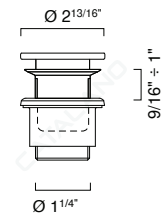

ROUND CHROME BRASS P-TRAP

- 1-1/4"
- Chrome finish

MODEL	DESCRIPTION	PRICE
SISFE	Round bottom siphon	$370.00