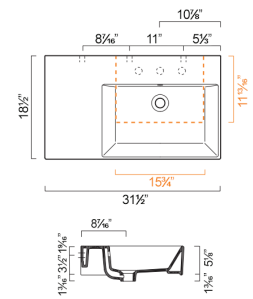

PREMIUM UP 80 LEFT SIDE WASHBASIN

MODEL	DESCRIPTION	PRICE
80SVP	Washbasin	$1050.00
P75N	Front Towel Rail, chrome	$325.00