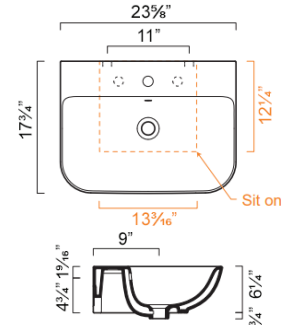

SFERA 50 WASHBASIN

- W19 2/3" x D15 3/4" x H7" / W50cm x D40cm x H18cm
- Install wall-hung or on counter
- Must specify number of holes and hole position
- 3 knockout holes

OPTIONAL:

- P60BSF Front Towel Rail: Chrome aluminum

MODEL	DESCRIPTION	PRICE
50BSF	Washbasin	$625.00
P50BSF	Front Towel Rail, chrome	$250.00