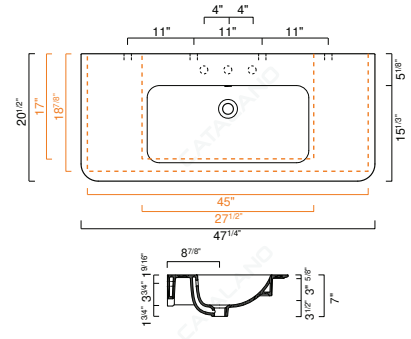

GREEN UP 100 WASHBASIN

- W39 3/8" x D20 1/2" x H9/16" / W100cm x D52cm x H1.5cm
- Install wall-hung or on vanity
- Must specify number of holes and hole position.
- 3 knockout holes. White basin

OPTIONAL:

- P80GRN Front Towel Rail: Brass with chrome finish

MODEL	DESCRIPTION	PRICE
100GRUP	Washbasin	$1450.00
P80GRN	Front towel rail, chrome	$350.00