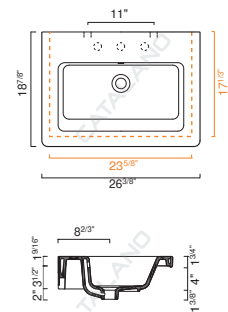

NEW LIGHT 62 WASHBASIN

- W24 3/8" x D19" x H1 3/4" / W62cm x D48.5cm x H4.5cm
- Install wall-hung, semi inset, or on vanity
- Must specify number of holes and hole position.
- 3 knockout holes

OPTIONAL:

- P62LI Front Towel Rail: Brass with chrome finish

MODEL	DESCRIPTION	PRICE
62LI	Washbasin	$395.00 ✓
P62LI	Front Towel Rail, chrome	$195.00