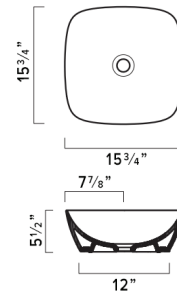

GOLD & SILVER 70 WASHBASIN

- W27 1/2" x D16 1/2" x H5 7/8" / W70cm x D42cm x H15cm
- Install on counter
- With overflow

MODEL	DESCRIPTION	PRICE
● 70VLNNO	Black/Gold washbasin	$2545.00
● 70VLNBO	White/Gold washbasin	$2545.00
○ 70VLNBA	White/Silver washbasin	$2545.00