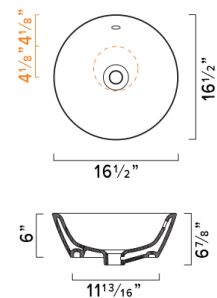

GOLD & SILVER Collection Special order

GOLD & SILVER 80 WASHBASIN

- W31 1/2" x D15 3/4" x H5 1/2" / W80cm x D40cm x H14cm
- Install on counter
- Without overflow

MODEL	DESCRIPTION	PRICE
● 80APGRLXNO	Black/Gold washbasin	$2545.00
● 80APGRLXBO	White/Gold washbasin	$2545.00
○ 80APGRLXBA	White/Silver washbasin	$2545.00

GOLD & SILVER 60 WASHBASIN

- W23 5/8" x D15 3/4" x H5 1/2" / W60cm x D40cm x H14cm
- Install on counter
- Without overflow

MODEL	DESCRIPTION	PRICE
● 60APGRLXNO	Black/Gold washbasin	$2295.00
● 60APGRLXBO	White/Gold washbasin	$2295.00
○ 60APGRLXBA	White/Silver washbasin	$2295.00

GOLD & SILVER 40 WASHBASIN

- W15 3/4" x D15 3/4" x H5 1/2" / W40cm x D40cm x H14cm
- Install on counter
- Without overflow

MODEL	DESCRIPTION	PRICE
● 40APGRLXNO	Black/Gold washbasin	$2050.00
● 40APGRLXBO	White/Gold washbasin	$2050.00
○ 40APGRLXBA	White/Silver washbasin	$2050.00

GOLD & SILVER 70 WASHBASIN

- W27 1/2" x D16 1/2" x H5 7/8" / W70cm x D42cm x H15cm
- Install on counter
- With overflow

MODEL	DESCRIPTION	PRICE
● 70VLNNO	Black/Gold washbasin	$2545.00
● 70VLNBO	White/Gold washbasin	$2545.00
○ 70VLNBA	White/Silver washbasin	$2545.00

GOLD & SILVER 60 WASHBASIN

- W23 5/8" x D16 1/2" x H5 7/8" / W60cm x D42cm x H15cm
- Install on counter
- With overflow

MODEL	DESCRIPTION	PRICE
● 60VLNNO	Black/Gold washbasin	$2295.00
● 60VLNBO	White/Gold washbasin	$2295.00
○ 60VLNBA	White/Silver washbasin	$2295.00

GOLD & SILVER 42 WASHBASIN

- W16 1/2" x D16 1/2" x H5 7/8" / W42cm x D42cm x H15cm
- Install on counter
- With overflow

MODEL	DESCRIPTION	PRICE
● 42VLNNO	Black/Gold washbasin	$2050.00
● 42VLNBO	White/Gold washbasin	$2050.00
○ 42VLNBA	White/Silver washbasin	$2050.00