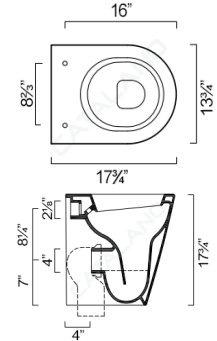

ZERO 45 FLOOR TOILET

- W13 3/4" x D17 3/4" x H17 3/4" / W35cm x D45cm x H45cm
- Install floor mounted, 1-pc less seat. 0.89gpf (3.38 liters)
- REQUIRED & SOLD SEPARATELY
- Toilet seat

MODEL	DESCRIPTION	PRICE
VP45	Floor toilet	$865.00
V45STP	Soft-close Plus toilet seat	$425.00