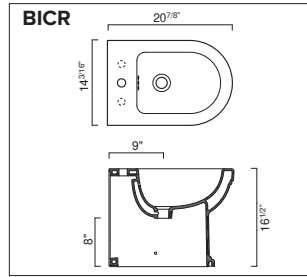

Special order

CANOVA ROYAL 53 TOILET & BIDET

- W14 1/8" x L20 7/8" x H16 1/2" / W36cm x D53cm x H42cm
- Install wall-hung, 1-pc less seat. 1.2gpf (4.5 liters)
- Bidet centre hole pre-drilled, 2 knockouts available

OPTIONAL:

- CUIG Connection elbow for floor outlet pipe
  REQUIRED & SOLD SEPARATELY

- Toilet seat
- In Wall Carrier for Toilet
- In Wall Carrier for Bidet

MODEL	DESCRIPTION	PRICE
VACV	Wall-hung toilet, less seat	$595.00
BICV	Wall-hung bidet	$690.00
SSSTF	Soft-Close Toilet Seat	$320.00
SSSTFNE	Black Soft-Close Toilet Seat	$340.00