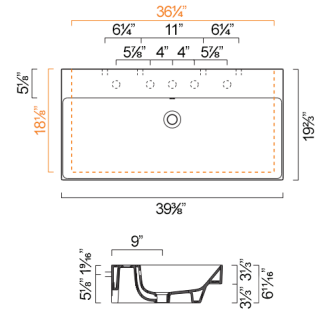

ZERO 75 WASHBASIN

- W29 1/2" x D19 5/8" x H3 1/3" / W75cm x D50cm x H8.5cm
- Install wall-hung, semi-fitted or on vanity.
- Must specify number of holes and hole position.
- 3 knockout holes

OPTIONAL:

- P75ZP Front Towel Rail: Aluminum with chrome finish

MODEL	DESCRIPTION	PRICE
75ZP	Washbasin, Catalano white	$750.00
☐ 75ZPBM	Washbasin, matte white	$1595.00
☒ 75ZPCS	Washbasin, matte cement	$1595.00
P75ZP	Front Towel Rail, chrome	$350.00