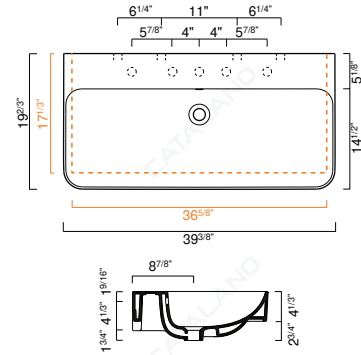

GREEN 80 WASHBASIN

1. W31 1/2" x D19 5/8" x H4 5/16" / W80cm x D50cm x H11cm
   - Install wall-hung, semi-fitted, pedestal, or on counter.
   - Must specify number of holes and hole position.
   - 3 knockout holes. White basin.
2. OPTIONAL:
3. P80GRN Front Towel Rail: Brass with chrome finish

MODEL	DESCRIPTION	PRICE
80GR	Washbasin	$1025.00
P80GRN	Front towel rail, chrome	$350.00