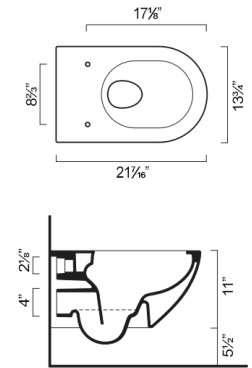

Special order

SFERA/COLORI SOFT CLOSE SEAT

- Soft close seat
- Made of Unalterable resin
- Quick release "TakeOff" toilet seat allows a total cleaning

MODEL	DESCRIPTION	PRICE
○ SCSTPB	White matte soft close seat	$450.00 ✓
● SCSTPVS	Green matte soft close seat	$450.00
● SCSTPAS	Blue matte soft close seat	$450.00
● SCSTPGS	Grey matte soft close seat	$450.00
● SCSTPNS	Black matte soft close seat	$450.00 ✓
● SCSTPMS	Brown matte soft close seat	$450.00
● SCSTPCS	Cement matte soft close seat	$450.00