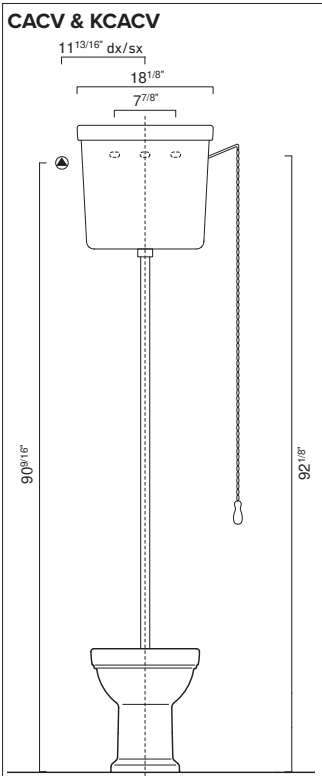

TOILETS & BIDETS

Special order

CANOVA ROYAL 53 TOILET & BIDET

- W14 1/8" x L20 7/8" x H16 1/2" / W36cm x D53cm x H42cm
- Install wall-hung, 1-pc less seat. 1.2gpf (4.5 liters)
- Bidet centre hole pre-drilled, 2 knockouts available

OPTIONAL:

- CUIG Connection elbow for floor outlet pipe
  REQUIRED & SOLD SEPARATELY

- Toilet seat
- In Wall Carrier for Toilet
- In Wall Carrier for Bidet

MODEL	DESCRIPTION	PRICE
VPCR	Wall-hung toilet, less seat	$790.00
BICR	Wall-hung bidet	$940.00
SSSTF	Soft-Close Toilet Seat	$320.00
SSSTFNE	Black Soft-Close Toilet Seat	$340.00
CUIG	Connection elbow for floor	$60.00

Special order

CANOVA ROYAL 53 TOILET & BIDET

- W14 1/8" x L20 7/8" x H16 1/2" / W36cm x D53cm x H42cm
- Install wall-hung, 1-pc less seat. 1.2gpf (4.5 liters)
- Bidet centre hole pre-drilled, 2 knockouts available

OPTIONAL:

- CUIG Connection elbow for floor outlet pipe
  REQUIRED & SOLD SEPARATELY

- Toilet seat
- In Wall Carrier for Toilet
- In Wall Carrier for Bidet

MODEL	DESCRIPTION	PRICE
VACV	Wall-hung toilet, less seat	$595.00
BICV	Wall-hung bidet	$690.00
SSSTF	Soft-Close Toilet Seat	$320.00
SSSTFNE	Black Soft-Close Toilet Seat	$340.00

CACV	High level ceramic cistern	$685.00
KCACV	Flushing system with chain and chrome pipe for high level cistern	$1150.00

CZCV	Low level ceramic cistern	$575.00
KCZCV	Chrome dual flush system with fitting pipe for low level cistern	$795.00