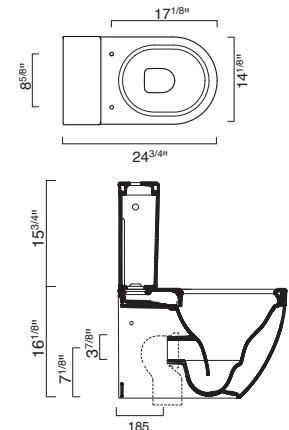

MPVL FLOOR TOILET

- W14 1/2" x D27 1/2" x H33 1/4" / W37cm x D70cm x H85.5cm
- Install floor mounted. 0.99gpf (3.75 litres)

MODEL	DESCRIPTION	PRICE
MPVL	Floor toilet	$1460.00
MPVL-BM	Matte white floor toilet	$1550.00

Components:

CMVSJ	Ceramic cistern with lid	$235.00
CMSVJ-BM	Matte white ceramic cistern with lid	$280.00
BAVSJ	Flushing mechanism with dual flush	$205.00
BAVSJ-BM	Matte white flushing mechanism	$205.00
CUMVS	Connection elbow	$205.00
CUMVS-BM	Matte white connection elbow	$205.00
MPVSJ	WC base	$550.00
MPVSJ-BM	Matte white WC base	$565.00
V57STF	Soft-close toilet seat	$265.00
V57STF-BM	Matte white soft-close toilet seat	$295.00