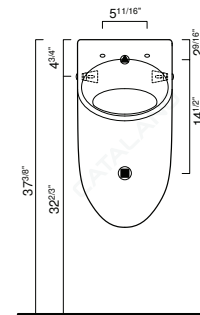

BIG BOY URINAL

- W12 1/4" x D11 5/8" x H24" / W31cm x D29.5cm x H61cm
- Pre-punched holes to fit the lid
- Fixing set included

REQUIRED & SOLD SEPARATELY

- In Wall Carrier for Urinal
- COSTF: Soft close cover

OPTIONAL:

- RAOR: Inlet pipe of 1/2"
- SIOR: Trap with horizontal outlet

MODEL	DESCRIPTION	PRICE
BIG BOY	Urinal	$975.00
COSTF	Soft-close cover	$295.00
RAOR	1/2" inlet pipe	$130.00
SIOR	Trap with horizontal outlet	$65.00