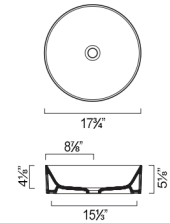

ZERO 45 ROUND WASHBASIN

- W17 3/4" x D17 3/4" x H5 1/8" / W45cm x D45cm x H13cm
- Install on counter
- Without overflow

MODEL	DESCRIPTION	PRICE
45TZE	Washbasin	$695.00