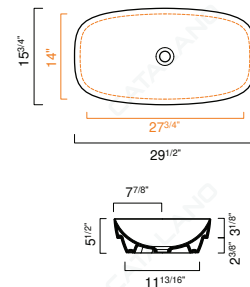

GREEN LUX 65 WASHBASIN

- W25 5/8" x D15 3/4" x H5 1/2" / W65cm x D40cm x H14cm
- Install on counter or semi fitted
- No overflow
- Glazed on all 4 sides

MODEL	DESCRIPTION	PRICE
65AGRLX	Catalano white washbasin	$940.00
○ 65AGRLXBM	White matte washbasin	$1495.00
● 65AGRLXVS	Green matte washbasin	$1495.00
● 65AGRLXAS	Blue matte washbasin	$1495.00
● 65AGRLXGS	Grey matte washbasin	$1495.00
● 65AGRLXNS	Black matte washbasin	$1495.00
● 65AGRLXMS	Brown matte washbasin	$1495.00
● 65AGRLXCS	Cement matte washbasin	$1495.00