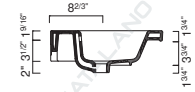

NEW LIGHT 45 WASHBASIN

- W17 3/4" x D13 3/8" x H1 3/4" / W45cm x D34cm x H4.5cm
- Install wall-hung, semi inset, or on vanity
- 1 knockout hole

OPTIONAL:

- P45LI Front Towel Rail: Brass with chrome finish

MODEL	DESCRIPTION	PRICE
45LI	Washbasin	$325.00
P45LI	Front Towel Rail, chrome	$175.00