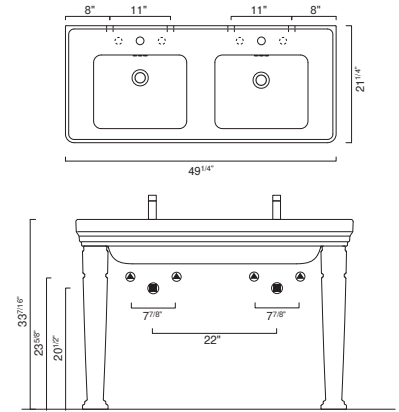

CANOVA ROYAL 105 WASHBASIN

- W41 3/8" x D21 1/4" x H4 3/4" / W105cm x D54cm x H12cm
- Install wall-hung, on legs, pedestal, or on vanity
- Must specify number of holes and hole position.
- 1 Pre-drilled centre hole
- 2 knockout holes

OPTIONAL:

- P75CV Front Towel Rail: Brass with chrome finish
- GACV Ceramic legs (sold individually)
- COCV Ceramic Pedestal

MODEL	DESCRIPTION	PRICE
105CV	Washbasin	$1395.00
P75CV	Front Towel Rail, chrome	$395.00
GACV	Ceramic legs (each)	$575.00
COCV	Ceramic Pedestal	$445.00