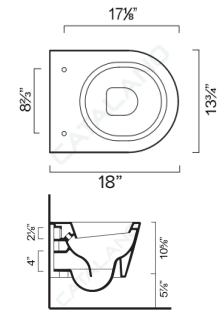

TOILETS & BIDETS

ZERO 45 TOILET

- W13 3/4" x D18" x H10 5/8" / W35cm x D46cm x H27cm
- Install wall-hung, 1-pc less seat. 0.89gpf (3.38 liters)
- REQUIRED & SOLD SEPARATELY
- Toilet seat

MODEL	DESCRIPTION	PRICE
VSZ46R	Wall hung toilet	$850.00
V45STP	Soft-close Plus toilet seat	$425.00

ZERO 45 FLOOR TOILET

- W13 3/4" x D17 3/4" x H17 3/4" / W35cm x D45cm x H45cm
- Install floor mounted, 1-pc less seat. 0.89gpf (3.38 liters)
- REQUIRED & SOLD SEPARATELY
- Toilet seat

MODEL	DESCRIPTION	PRICE
VP45	Floor toilet	$865.00
V45STP	Soft-close Plus toilet seat	$425.00

ZERO 50 TOILET & BIDET

- W13 3/4" x D19 2/3" x H10 5/8" / W35cm x D50cm x H27cm
- Install wall-hung, 1-pc less seat. 0.99gpf (3.75 liters)
- REQUIRED & SOLD SEPARATELY
- Toilet seat
- In Wall Carrier for Toilet
- In Wall Carrier for Bidet

MODEL	DESCRIPTION	PRICE
BSV50N	Wall hung bidet	$995.00 Special order
VSZ50R	Wall hung toilet	$995.00 Newflush!
SCST	Wall hung toilet - rimless	$995.00 Newflush!
SCSTF	Toilet seat	$225.00
SCSTP	Soft-close toilet seat	$325.00
SCSTP	Soft-close Plus toilet seat	$370.00 ✓

ZERO 55 CLASSY TOILET

- W13 1/4" x D21 2/3" x H10 7/16" / W35cm x D55cm x H26.5cm
- Install wall-hung, 1-pc less seat. 0.99gpf (3.75 liters)
- REQUIRED & SOLD SEPARATELY
- Toilet seat

MODEL	DESCRIPTION	PRICE
VS55RZE	Wall hung toilet - Catalano white	$1095.00 Newflush!
VS55RZEBM	Wall hung toilet - matte white	$1525.00 Newflush!
BS55ZE	Wall hung bidet - Catalano white	$1125.00 Special order
BS55ZEBM	Wall hung bidet - matte white	$1295.00 Special order
SCSTP	Soft-close Plus toilet seat	$370.00 ✓

ZERO 55 FLOOR TOILET & BIDET

- W13 3/4" x D21 2/3" x H16 1/2" / W35cm x D55cm x H42cm
- Install floor mounted, 1-pc less seat. 0.89gpf (3.38 liters)
- REQUIRED & SOLD SEPARATELY
- Toilet seat