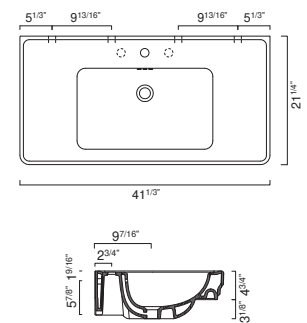

CANOVA ROYAL 90 WASHBASIN

- W35 3/8" x D19 5/8" x H4 3/4" / W90cm x D50cm x H12cm
- Install wall-hung, on legs, pedestal, or on vanity
- Must specify number of holes and hole position.
- 1 Pre-drilled centre hole
- 2 knockout holes

OPTIONAL:

- P90CV Front Towel Rail: Brass with chrome finish
- COCV Ceramic Pedestal

MODEL	DESCRIPTION	PRICE
90CV	Washbasin	$710.00
P90CV	Front Towel Rail, chrome	$395.00
COCV	Ceramic Pedestal	$445.00