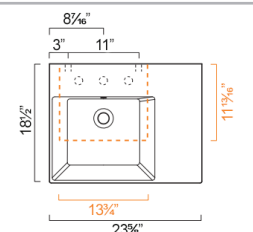

PREMIUM UP Collection

PREMIUM UP 120 WASHBASIN

- W47 1/4" x D18 1/2" x H5 1/8" / W120cm x D47cm x H13cm
- Install wall-hung, semi-fitted, or on vanity
- Must specify number of holes and hole position.
- 3 knockout holes

OPTIONAL:

- P12VP Front Towel Rail: Brass with chrome finish

MODEL	DESCRIPTION	PRICE
12VPUP	Washbasin	$1885.00
P12VP	Front Towel Rail, chrome	$425.00

PREMIUM UP 100 WASHBASIN

- W39 3/8" x D18 1/2" x H5 1/8" / W100cm x D47cm x H13cm
- Install wall-hung, semi-fitted, or on vanity
- Must specify number of holes and hole position.
- 3 knockout holes

OPTIONAL:

- P10N Front Towel Rail: Brass with chrome finish

MODEL	DESCRIPTION	PRICE
10VPUP	Washbasin	$1675.00
P10N	Front Towel Rail, chrome	$340.00

PREMIUM UP 80 RIGHT SIDE WASHBASIN

- W31 1/2" x D18 1/2" x H5 1/8" / W80cm x D47cm x H13cm
- Install wall-hung, semi-fitted, or on vanity
- Must specify number of holes and hole position.
- 3 knockout holes

OPTIONAL:

- P75N Front Towel Rail: Brass with chrome finish

MODEL	DESCRIPTION	PRICE
80DVP	Washbasin	$1150.00
P75N	Front Towel Rail, chrome	$350.00

PREMIUM UP 80 LEFT SIDE WASHBASIN

MODEL	DESCRIPTION	PRICE
80SVP	Washbasin	$1050.00
P75N	Front Towel Rail, chrome	$325.00

PREMIUM UP 60 RIGHT SIDE WASHBASIN

- W23 5/8" x D18 1/2" x H5 1/8" / W60cm x D47cm x H13cm
- Install wall-hung, semi-fitted, or on vanity
- Must specify number of holes and hole position.
- 3 knockout holes

OPTIONAL:

- P60ZP Front Towel Rail: Brass with chrome finish

MODEL	DESCRIPTION	PRICE
60DVPUP	Washbasin RH side	$875.00
P60ZP	Front Towel Rail, chrome	$325.00

PREMIUM UP 60 LEFT SIDE WASHBASIN

MODEL	DESCRIPTION	PRICE
60SVPUP	Washbasin LH side	$875.00
P60ZP	Front Towel Rail, chrome	$325.00