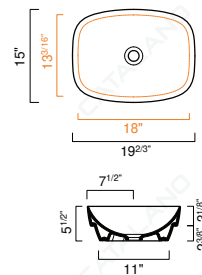

GREEN LUX 40 WASHBASIN

- W15 3/4" x D15 3/4" x H5 1/2" / W40cm x D40cm x H14cm
- Install on counter or semi fitted
- No overflow
- Glazed on all 4 sides

MODEL	DESCRIPTION	PRICE
40AGRLX	Catalano white washbasin	$835.00
40AGRLXBM	White matte washbasin	$1315.00
40AGRLXVS	Green matte washbasin	$1315.00
40AGRLXAS	Blue matte washbasin	$1315.00
40AGRLXGS	Grey matte washbasin	$1315.00
40AGRLXNS	Black matte washbasin	$1315.00
40AGRLXMS	Brown matte washbasin	$1315.00
40AGRLXCS	Cement matte washbasin	$1315.00