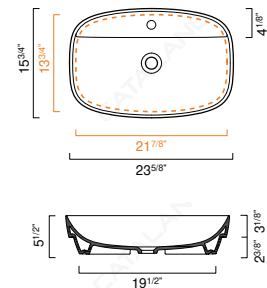

GREEN LUX 42 WASHBASIN

- W16 1/2" x D16 1/2" x H5 1/2" / W42cm x D42cm x H14cm
- Install on counter or semi fitted
- No overflow
- Glazed on all 4 sides

MODEL	DESCRIPTION	PRICE
42GRLXN	Catalano white washbasin	$795.00
42GRLXNBM	White matte washbasin	$1250.00
42GRLXNVS	Green matte washbasin	$1250.00
42GRLXNAS	Blue matte washbasin	$1250.00
42GRLXNGS	Grey matte washbasin	$1250.00
42GRLXNNS	Black matte washbasin	$1250.00
42GRLXNMS	Brown matte washbasin	$1250.00
42GRLXNCS	Cement matte washbasin	$1250.00