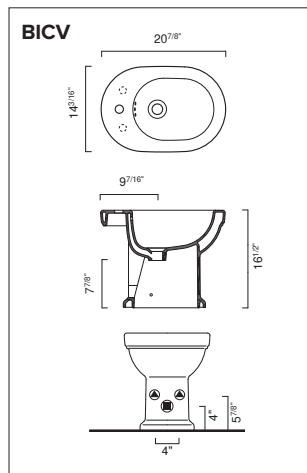

TOILETS & BIDETS

Special order

CANOVA ROYAL 53 TOILET & BIDET

- W14 1/8" x L20 7/8" x H16 1/2" / W36cm x D53cm x H42cm
- Install wall-hung, 1-pc less seat. 1.2gpf (4.5 liters)
- Bidet centre hole pre-drilled, 2 knockouts available

OPTIONAL:

- CUIG Connection elbow for floor outlet pipe
  REQUIRED & SOLD SEPARATELY

- Toilet seat
- In Wall Carrier for Toilet
- In Wall Carrier for Bidet

MODEL	DESCRIPTION	PRICE
VPCR	Wall-hung toilet, less seat	$790.00
BICR	Wall-hung bidet	$940.00
SSSTF	Soft-Close Toilet Seat	$320.00
SSSTFNE	Black Soft-Close Toilet Seat	$340.00
CUIG	Connection elbow for floor	$60.00

Special order

CANOVA ROYAL 53 TOILET & BIDET

- W14 1/8" x L20 7/8" x H16 1/2" / W36cm x D53cm x H42cm
- Install wall-hung, 1-pc less seat. 1.2gpf (4.5 liters)
- Bidet centre hole pre-drilled, 2 knockouts available

OPTIONAL:

- CUIG Connection elbow for floor outlet pipe
  REQUIRED & SOLD SEPARATELY

- Toilet seat
- In Wall Carrier for Toilet
- In Wall Carrier for Bidet

MODEL	DESCRIPTION	PRICE
VACV	Wall-hung toilet, less seat	$595.00
BICV	Wall-hung bidet	$690.00
SSSTF	Soft-Close Toilet Seat	$320.00
SSSTFNE	Black Soft-Close Toilet Seat	$340.00

CACV	High level ceramic cistern	$685.00
KCACV	Flushing system with chain and chrome pipe for high level cistern	$1150.00

CZCV	Low level ceramic cistern	$575.00
KCZCV	Chrome dual flush system with fitting pipe for low level cistern	$795.00