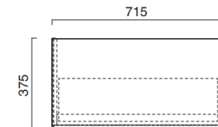

NEW!

HORIZON 75 DRAWER

Special order

- W28 1/8" x D19" x H14 3/4" / W71 1/2cm x D48cm x H37 1/2cm
- Pair with Horizon 75 worktop, structure and 60 or 50 washbasin

MODEL	DESCRIPTION	PRICE
○ M7550BM	Matte white drawer	\$3715.00
● M7550CS	Matte cement drawer	\$3715.00
● M7550NS	Matte black drawer	\$3715.00