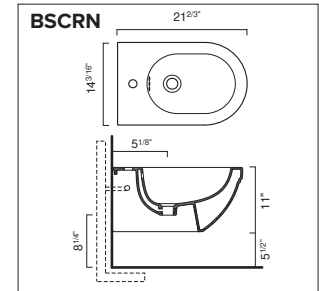

TOILETS & BIDETS

Special order

CANOVA ROYAL 55 TOILET & BIDET

- W14 1/8" x L21 5/8" x H10 7/16" / W36cm x D55cm x H28cm
- Install wall-hung, 1-pc less seat. 1.2gpf (4.5 liters)

REQUIRED & SOLD SEPARATELY

- Toilet seat
- In Wall Carrier for Toilet
- In Wall Carrier for Bidet

MODEL	DESCRIPTION	PRICE
VSCRN	Wall hung toilet	$940.00
BSCRN	Wall hung bidet	$985.00
SSSTF	Soft-close toilet seat	$320.00
SSSTFNE	Black soft-close toilet seat	$340.00

URINAL Collection

Special order

BIG BOY URINAL

- W12 1/4" x D11 5/8" x H24" / W31cm x D29.5cm x H61cm
- Pre-punched holes to fit the lid
- Fixing set included

REQUIRED & SOLD SEPARATELY

- In Wall Carrier for Urinal
- COSTF: Soft close cover

OPTIONAL:

- RAOR: Inlet pipe of 1/2"
- SIOR: Trap with horizontal outlet

MODEL	DESCRIPTION	PRICE
BIG BOY	Urinal	$975.00
COSTF	Soft-close cover	$295.00
RAOR	1/2" inlet pipe	$130.00
SIOR	Trap with horizontal outlet	$65.00

Special order

SFERA NEWFLUSH URINAL

- W12 5/8" x D13 3/4" x H25 3/8" / W32cm x D35cm x H64.5cm
- OR64 = No lid
- OR64F = Pre-punched holes to fit the lid
- Fixing set included

REQUIRED & SOLD SEPARATELY

- In Wall Carrier for Urinal
- COSTF: Soft close cover

OPTIONAL:

- RAOR: Inlet pipe of 1/2"
- SIOR: Trap with horizontal outlet

MODEL	DESCRIPTION	PRICE
OR64	Urinal	$850.00 <i>Newflush!</i>
OR64F	Urinal	$850.00 <i>Newflush!</i>
COR64F	Soft-close cover (for OR64F)	$295.00
RAOR	1/2" inlet pipe	$130.00
SIOR	Trap with horizontal outlet	$65.00