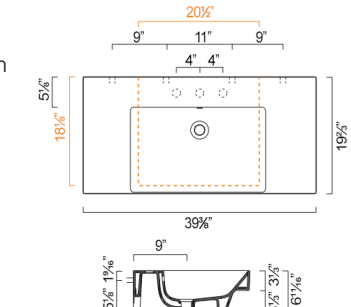

OPTIONAL:

- P10ZP Front Towel Rail: Aluminum with chrome finish

MODEL	DESCRIPTION	PRICE
10ZEUP	Washbasin	$1675.00
P10ZP	Front Towel Rail, chrome	$395.00

ZERO 100 RIGHT SIDE WASHBASIN

- W39 3/8" x D19 5/8" x H3 1/3" / W100cm x D50cm x H8.5cm
- Install wall-hung, semi-fitted or on vanity
- Must specify number of holes and hole position
- 3 knockout holes

OPTIONAL:

- P10ZP Front Towel Rail: Aluminum with chrome finish

MODEL	DESCRIPTION	PRICE
10DZEUP	Washbasin	$1725.00
P10ZP	Front Towel Rail, chrome	$395.00