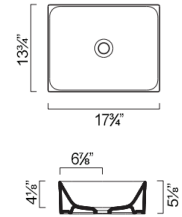

ZERO Collection

ZERO 60 WASHBASIN

- W23 5/8" x D13 3/4" x H5 1/8" / W60cm x D35cm x H13cm
- Install on counter
- Without overflow

MODEL	DESCRIPTION	PRICE
6035ZE	Washbasin, Catalano white	$795.00
○ 6035ZEBM	Washbasin, matte white	$1350.00
● 6035ZENS	Washbasin, matte black	$1350.00
● 6035ZECS	Washbasin, matte cement	$1350.00

ZERO 45 SQUARE WASHBASIN

- W17 3/4" x D13 3/4" x H5 1/8" / W45cm x D35cm x H13cm
- Install on counter
- Without overflow

MODEL	DESCRIPTION	PRICE
4535ZE	Washbasin, Catalano white	$795.00
○ 4535ZEBM	Washbasin, matte white	$1250.00
● 4535ZENS	Washbasin, matte black	$1250.00
● 4535ZECS	Washbasin, matte cement	$1250.00

ZERO 45 ROUND WASHBASIN

- W17 3/4" x D17 3/4" x H5 1/8" / W45cm x D45cm x H13cm
- Install on counter
- Without overflow

MODEL	DESCRIPTION	PRICE
45TZE	Washbasin	$695.00

ZERO 40 ROUND WASHBASIN

- W15 3/4" x D15 3/4" x H5 1/8" / W40cm x D40cm x H13cm
- Install on counter
- Without overflow

MODEL	DESCRIPTION	PRICE
40TZE	Washbasin	$595.00