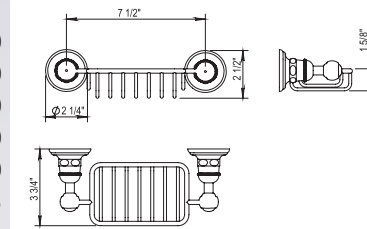

- Solid Brass
- Mounting Hardware Included

PC	$550
PN	$630
BN	$770
UB/AB	$820
CB/GB	$930
PG/MG	$1025
PS/AS	$1075