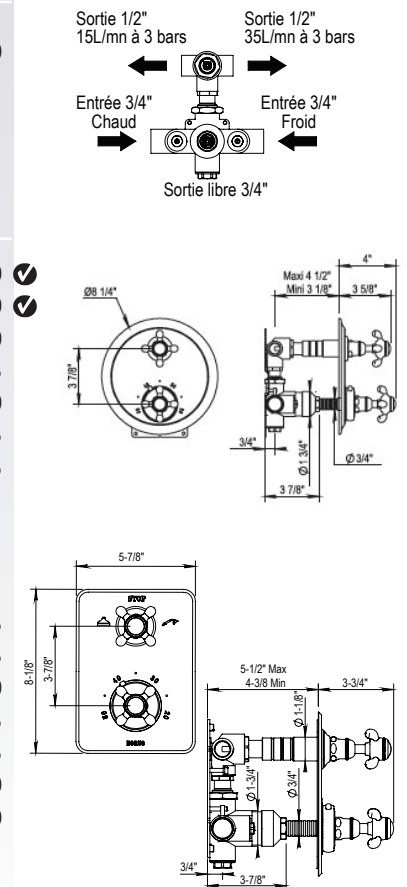

NEW!

- Single Function 2-Way Diverter
- Trim Plate for 100.92.593BT
- Solid Brass
- Safety Stop @ 37 °C (99 Fahrenheit)

- PC $1430
- PN $1560
- BN $1770
- UB/AB $1985
- CB/GB $2430
- PG/MG $2675
- PS/AS $2775