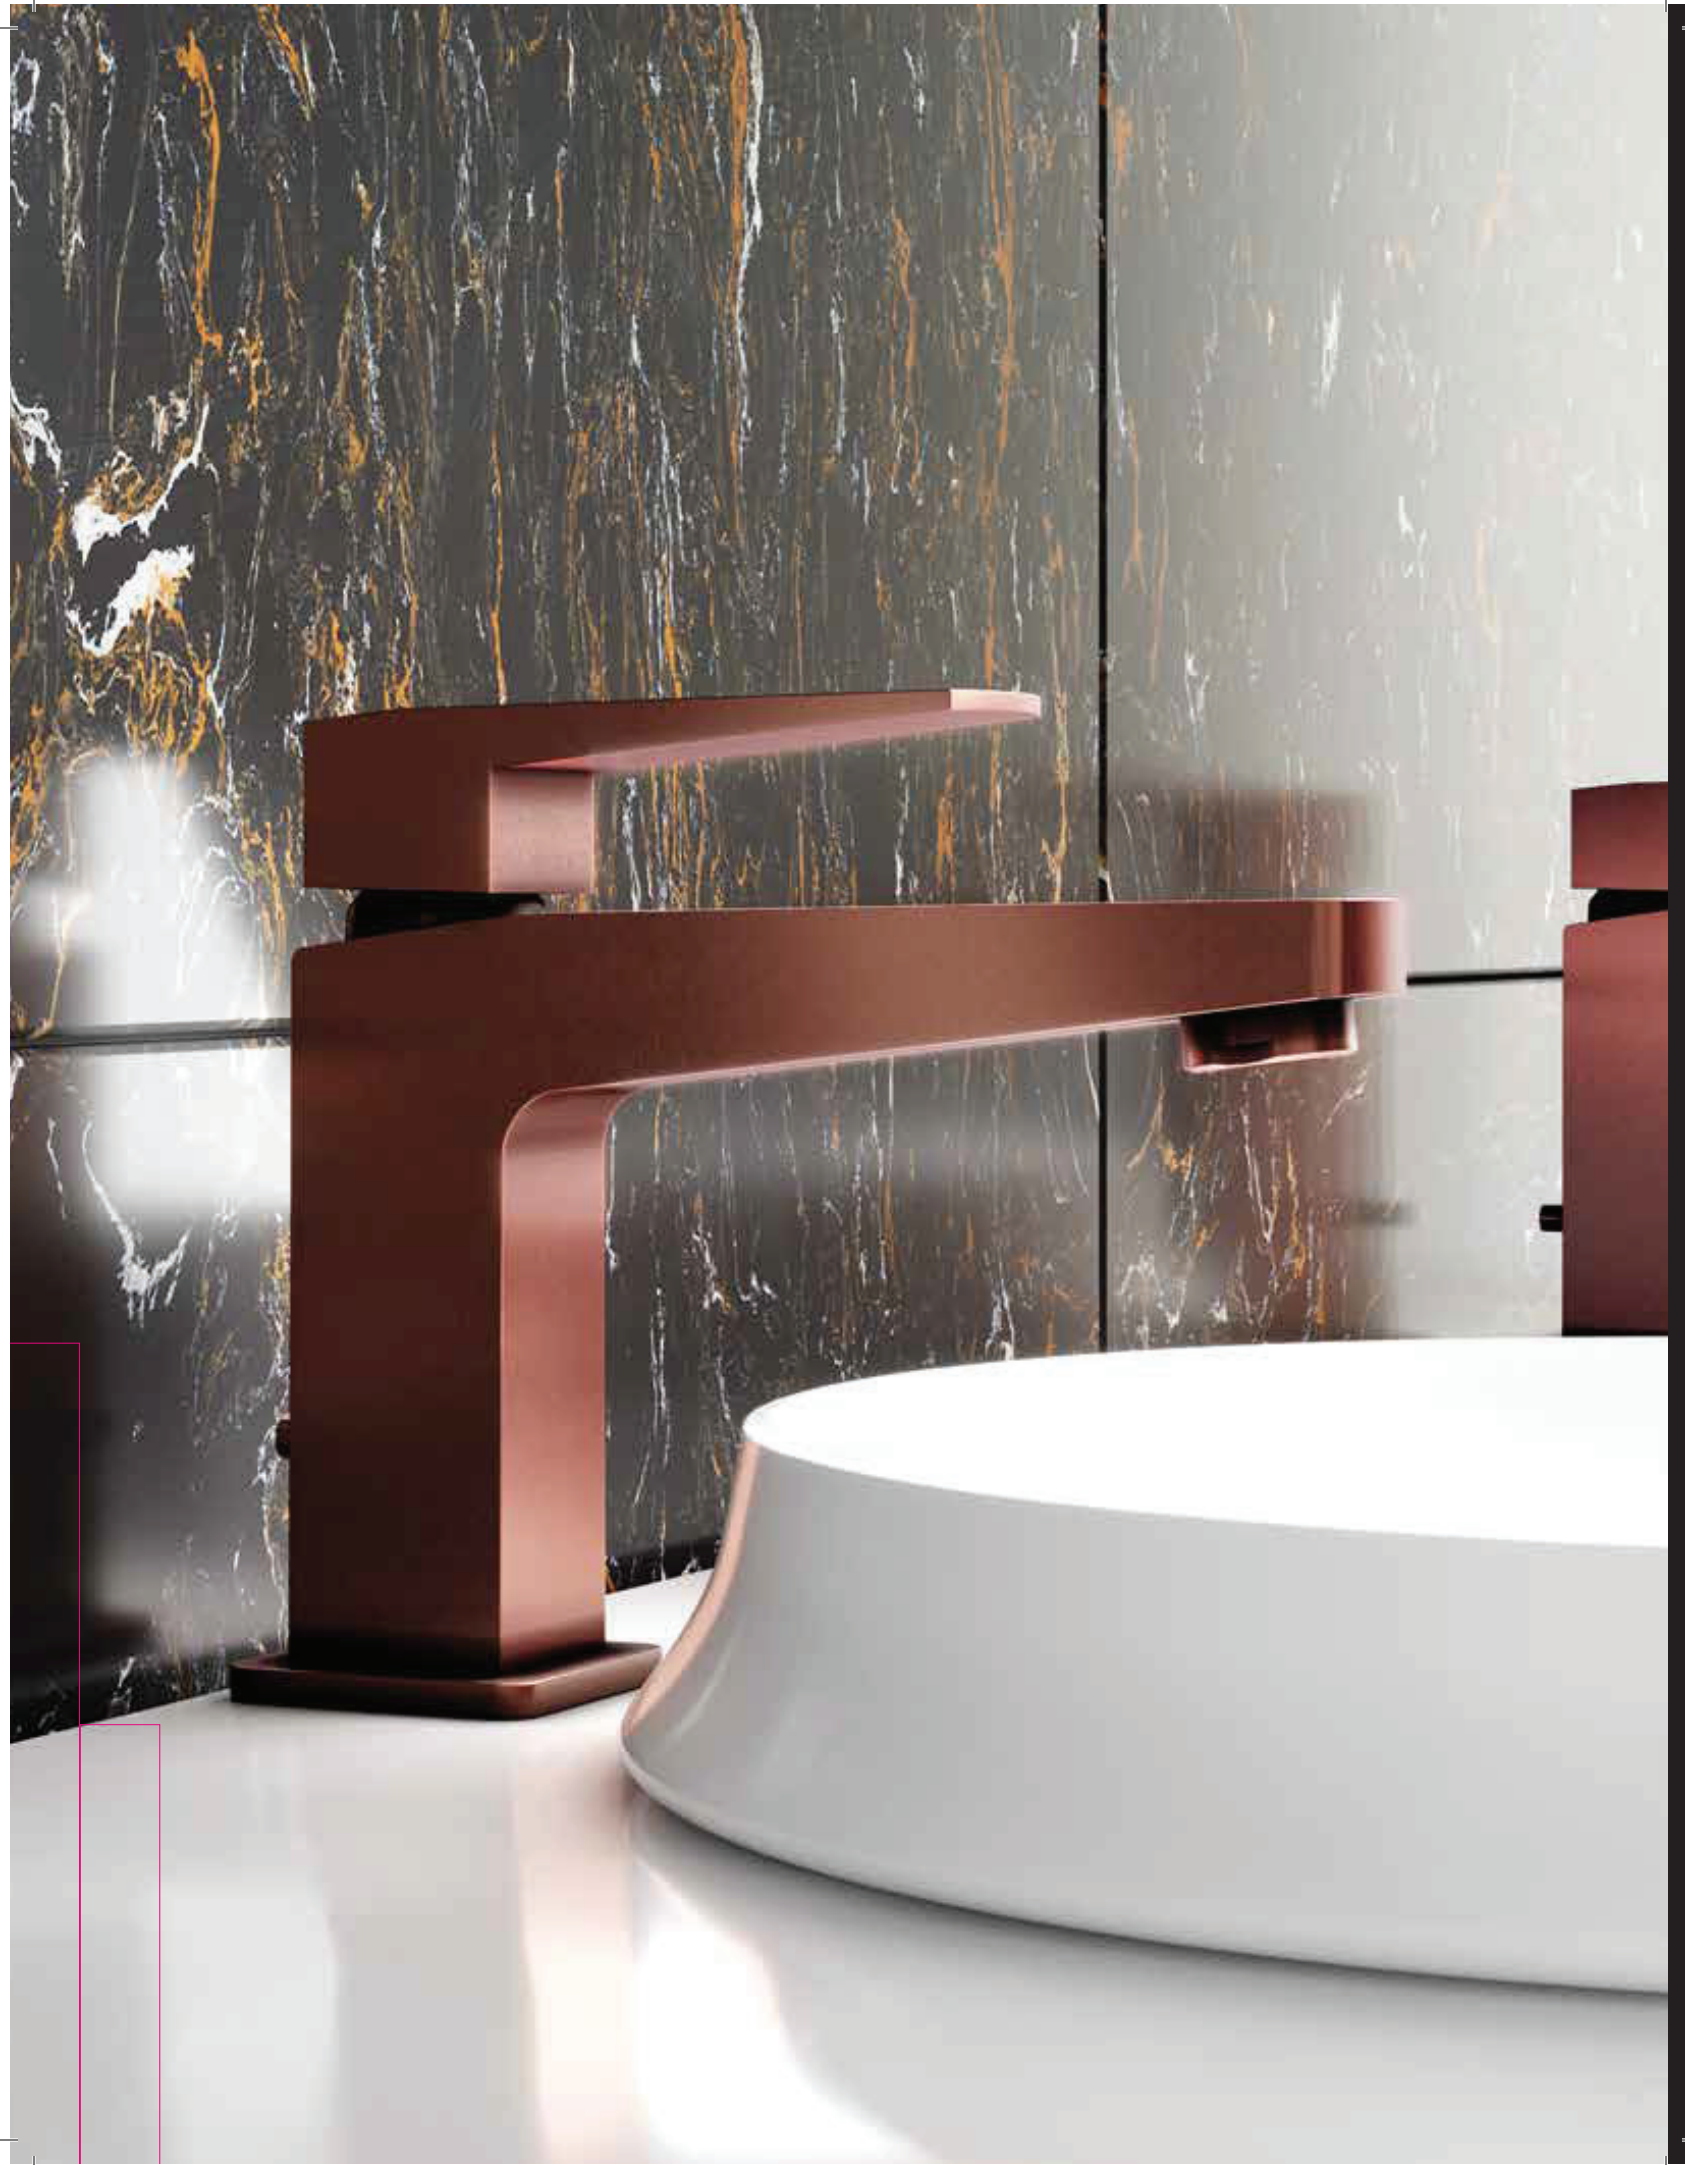

100.55.610

CONTEMPORARY COLLECTION

ECHO

A technicality at the service
of sobriety and simplicity that
prevails within its preserved
environment

SPECIAL FINISHES

PC
Chrome

SC
Satin Copper

SG
Satin Gold