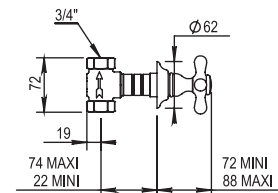

Monroe Volume Control Trim Only

100.04.578

- Trim for 1/2" or 3/4" Volume Control Roughs
- Trim for in Wall diverters

PC	$240
PN	$255
BN	$280
UB/AB	$335
CB/GB	$400
PG/MG	$450
PS/AS	$475