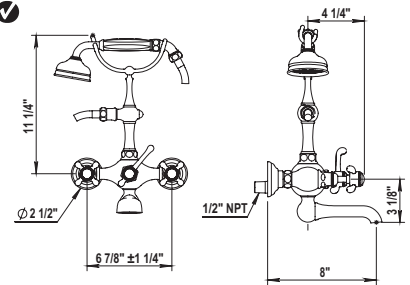

PC	\$445
PN	\$475
BN	\$520
UB/AB	\$615
CB/GB	\$740
PG/MG	\$840
PS/AS	\$875

Single Hole Two-Handle Bidet Mixer

102.07.311

- Swivel Spout
- ¼-Turn Ceramic Disc
- 40° Rotating Aerator

PC	\$1265
PN	\$1320
BN	\$1420
UB/AB	\$1700
CB/GB	\$2145
PG/MG	\$2365
PS/AS	\$2465

Exposed Wall Mounted Tub Filler with Handshower

102.07.434

102.50.434

- Fixed Spout
 - ¼-Turn Ceramic Disc
 - 59" Shower Hose
 - Flow Rate: 11 GPM
 - Vacuum Breaker Built Inside the Body
 - All Metal Handle Available
 - Anti-calcium Handshower
- 07.434: Middle handle Lever
50.434: Middle handle Cross

PC	\$3475
PN	\$3735
BN	\$3970
UB/AB	\$4790
CB/GB	\$5900
PG/MG	\$6485
PS/AS	\$6795

Exposed Deck Mounted Tub Filler with Handshower

102.07.435

102.50.435

- Fixed Spout
 - ¼-Turn Ceramic Disc
 - 59" Shower Hose
 - Eccentric Centers ±1"
 - Flow Rate: 11 GPM
 - Vacuum Breaker Built Inside the Body
 - All Metal Handle Available
 - Anti-calcium Handshower
- 07.435: Middle handle Lever
50.435: Middle handle Cross