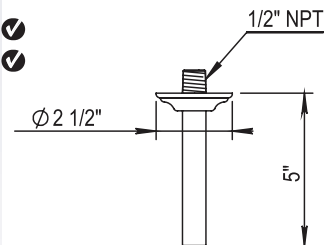

Ceiling Arm

100.92.540

- 5" Ceiling Arm
- 1/2" NPT Connection

PC $235 ✓
PN $265 ✓
BN $325
UB/AB $320
CB/GB $385
PG/MG $440
PS/AS $455