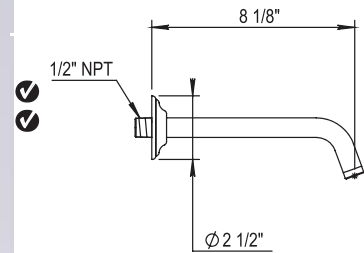

Shower Arm 45°

102.92.960

- 7" Shower Arm
- 1/2" NPT Connection
- Arm On a 45° Angle

PC	$370
PN	$425
BN	$525
UB/AB	$510
CB/GB	$635
PG/MG	$700
PS/AS	$730