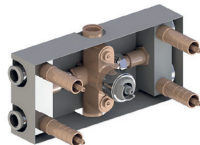

3/4" Thermostatic Rough & Ascott Thermostatic Trim

100.92.584BT