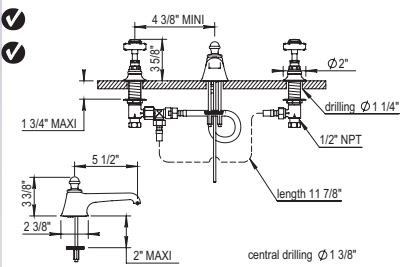

27 | 28 Dover

3-Hole Gooseneck Basin Mixer

102.28.261

102.27.261

- Swivel Spout
- ¼-Turn Ceramic Disc
- Flow Rate: 2.2 GPM
- CalGreen Low Flow Aerator and Low Lead Available

Retail Price

- PC $1125 ✓
- PN $1160 ✓
- BN $1315
- UB/AB $1560
- CB/GB $1915
- PG/MG $2110
- PS/AS $2215

3-Hole Basin Mixer

102.26.260

102.27.260

- Fixed Spout
- ¼-Turn Ceramic Disc
- Flow Rate: 2.2 GPM
- CalGreen Low Flow Aerator and Low Lead Available

- PC $1125 ✓
- PN $1160 ✓
- BN $1315
- UB/AB $1560
- CB/GB $1915
- PG/MG $2110
- PS/AS $2215

3-Hole Basin Mixer

102.28.262

102.27.262

- Swivel Spout
- ¼-Turn Ceramic Disc
- Lift & Turn Drain HOP93.011
- Flow Rate: 2.2 GPM
- CalGreen Low Flow Aerator and Low Lead Available
- Roughs Available Ref 100.92.046BT & 100.92.048BT (Page 32)

- PC $1480
- PN $1550
- BN $1760
- UB/AB $2160
- CB/GB $2660
- PG/MG $2935
- PS/AS $3075

Trim Only available: i.e. 102.27.262PN-TO
Deduct $320 from complete list for Trim only Pricing

Single Hole Two-Handle Basin Mixer

102.28.208

- Fixed Spout
- ¼-Turn Ceramic Disc
- Flow Rate: 2.2 GPM

- PC $810
- PN $920
- BN $1195
- UB/AB $1160
- CB/GB $1430
- PG/MG $1570
- PS/AS $1645

Single Hole Two-Handle Bidet Mixer

102.28.311

- Swivel Spout
- ¼-Turn Ceramic Disc
- 40° Rotating Aerator
- Flow Rate: 2.2 GPM

- PC $810
- PN $920
- BN $1195
- UB/AB $1160
- CB/GB $1430
- PG/MG $1570
- PS/AS $1645

✓ **NOTE!** This check mark symbol indicates IN STOCK