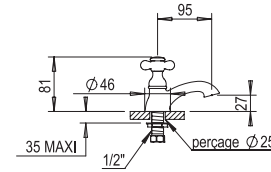

- Fix Spout
- ¼-Turn Ceramic Disc
- No Aerator

- PC $280
- PN $340
- BN $370
- UB/AB $420
- CB/GB $470
- PG/MG $510
- PS/AS $540