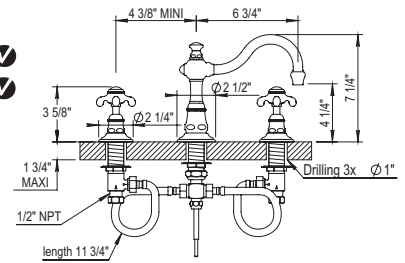

102.07.260

102.50.260

- Swivel Spout
- ¼-Turn Ceramic Disc
- Flow Rate: 2.2 GPM
- CalGreen Low Flow Aerator and Low Lead Available

Retail Price

- PC \$1650 ✓
- PN \$1735 ✓
- BN \$1805
- UB/AB \$2115
- CB/GB \$2760
- PG/MG \$2885
- PS/AS \$3015