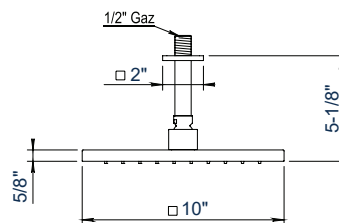

55 Myriad

PC Chrome
Chrome

BC Black Chrome
Chrome Noir

PG Polished Gold
Doré Brillant

Handshower and Hose Set

100.55.582

- 59" Metal Hose
- Swiveling Handshower Holder
- All Metal Handle

Retail Price

PC $435
BC $490
PG $745

Shower Heads

100.55.536

- 10" Stainless Steel Shower Head with Anti-scale nozzles
- 1/2" NPT Connection
- Flow Rate: 12L/min
- Showerhead Restrictor available upon request
- 50° rotating ball joint

PC $795

100.55.537

- 10" Stainless Steel Shower Head with Anti-scale nozzles
- 1/2" NPT Connection
- Flow Rate: 14L/min
- Showerhead Restrictor available upon request
- 50° rotating ball joint

PC $1070
BC $1200
PG $1805

100.55.540

- 10" Stainless Steel Shower Head with Anti-scale nozzles
- 1/2" NPT Connection
- Flow Rate: 12L/min
- Showerhead Restrictor available upon request
- 50° rotating ball joint

PC $615

100.55.538

- 10" Stainless Steel Shower Head with Anti-scale nozzles
- 1/2" NPT Connection
- Flow Rate: 14L/min
- Showerhead Restrictor available upon request
- 50° rotating ball joint

PC $880
BC $985
PG $1495