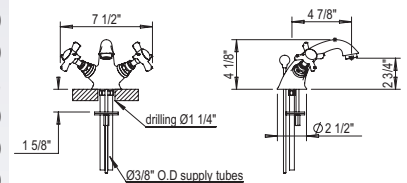

- Fixed Spout
- ¼-Turn Ceramic Disc
- Flow Rate: 2.2 GPM

- PC $810
- PN $920
- BN $1195
- UB/AB $1160
- CB/GB $1430
- PG/MG $1570
- PS/AS $1645