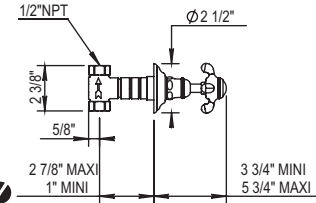

1/2" Volume Control Rough- Closing clockwise

100.92.046BT

- Unfinished Brass
- 1/4-Turn Ceramic Disc
- Flow Rate: 12 GPM @ 45 PSI
- Must Order Volume Control Trim

$160