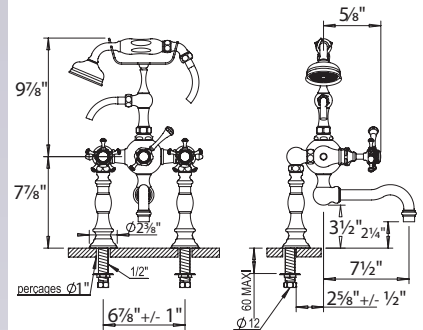

Retail Price

- PC $4435
- PN $4630
- BN $4975
- UB/AB $6875
- CB/GB $7530
- PG/MG $8480
- PS/AS $8865