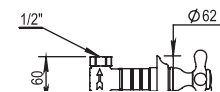

See page 32 for details and more rough-in options

$160 ✓