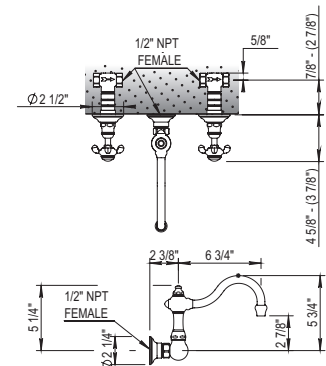

3-Hole Wall Mounted Basin Mixer

102.07.262

102.50.262

Trim Only available: i.e.
102.07.262PN-TO
Deduct $320 from complete list for
Trim only Pricing

- Swivel Spout
- ¼-Turn Ceramic Disc
- Lift & Turn Drain HOP93.011
- Flow Rate: 2.2 GPM
- Roughs Available:
  Ref 100.92.046BT &
  100.92.048BT (Page 32)
- CalGreen Low Flow Aerator and Low Lead Available

- PC $1565
- PN $1635 ✓
- BN $1760
- UB/AB $2160
- CB/GB $2655
- PG/MG $2935
- PS/AS $3075