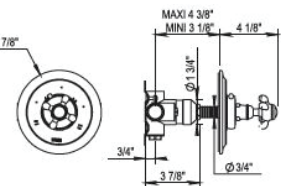

- Trim Plate for 102.92.524BT
- Solid Brass

PC $995 ✓
PN $1035 ✓
BN $1090
UB/AB $1365
CB/GB $1700
PG/MG $1880
PS/AS $1950