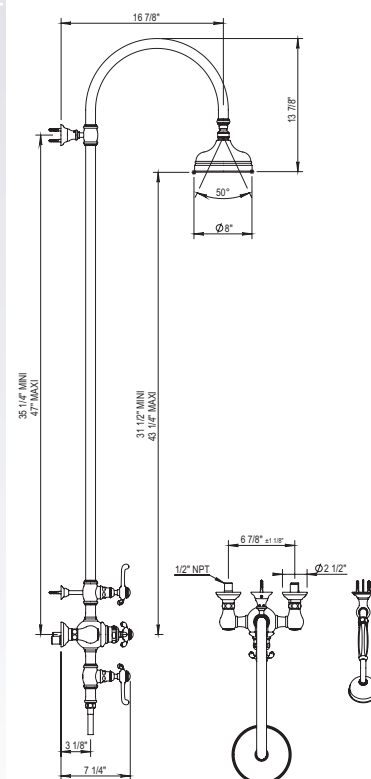

- Two ¼-Turn Ceramic Disc Volume Control
- 10.6" Showerhead
- 60" Handshower Hose
- Includes Anti-calcium Handshower, Hose and Wall Hook
- Flow Rate: 9 GPM
- All Metal Handle Available
- Integrated Service Stops
- Can Come Plugged Under Second Volume Control With Hand Shower And Hose Separate Upon Request.
- Showerhead Restrictor Available Upon Request
- Option to change to 8" showerhead by ordering **102.07.744**

PC $7220
PN $7555
BN $8155
UB/AB $10250
CB/GB $12,600
PG/MG $13,900
PS/AS $14,415