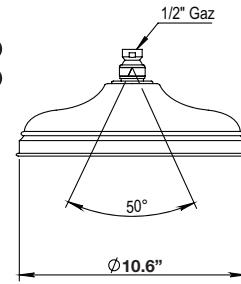

Retail Price

PC $910 ✓
PN $1020 ✓
BN $1230
UB/AB $1365
CB/GB $1530
PG/MG $1685
PS/AS $1765