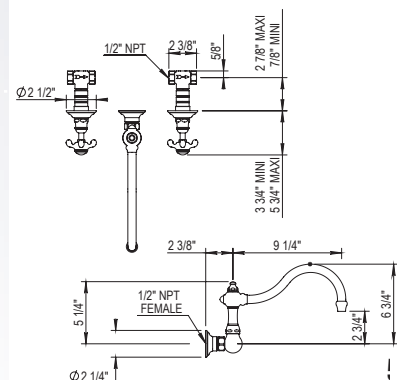

3-Hole Wall Mounted Kitchen Faucet

102.07.164

102.50.164

- Swivel Spout
- ¼-Turn Ceramic Disc
- Spout: ½" Female NPT
- Flow Rate: 2.2 GPM
- Roughs Available: Ref 100.92.046BT & 100.92.048BT (Page 32)
- Side Spray not Available

PC $1585
PN $1660
BN $1790
UB/AB $2190
CB/GB $2695
PG/MG $2975
PS/AS $3085