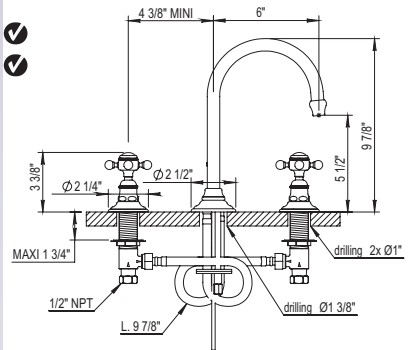

- Swivel Spout
- ¼-Turn Ceramic Disc
- Flow Rate: 2.2 GPM
- CalGreen Low Flow Aerator and Low Lead Available

- PC $1210 ✓
- PN $1220 ✓
- BN $1250
- UB/AB $1650
- CB/GB $1885
- PG/MG $2250
- PS/AS $2350