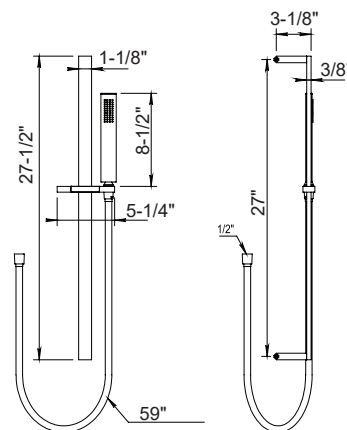

Handshower and Sliding Wall Bar Set

100.55.542

- 59" Metal Hose
- Swiveling Handshower Holder
- 23 5/8" Sliding Wall Bar
- All Metal Handle
- Anti-calcium Handshower

PC $670

BC $745

PG $1130