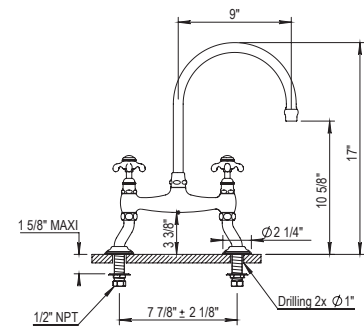

- Swivel Spout
- ¼-Turn Ceramic Disc
- 7 7/8" Centers ± 2 1/8"
- Flow Rate: 2.2 GPM
- Side Spray not Available

PC $1355
PN $1410
BN $1500
UB/AB $1880
CB/GB $2305
PG/MG $2550
PS/AS $2665