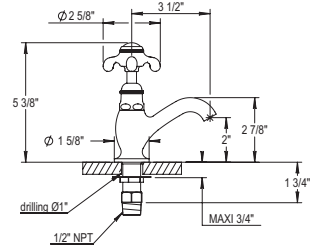

PC	\$445
PN	\$475
BN	\$520
UB/AB	\$615
CB/GB	\$740
PG/MG	\$840
PS/AS	\$875

Single Hole Two-Handle Bidet Mixer

102.07.311

- Swivel Spout
- ¼-Turn Ceramic Disc
- 40° Rotating Aerator

PC	\$1265
PN	\$1320
BN	\$1420
UB/AB	\$1700
CB/GB	\$2145
PG/MG	\$2365
PS/AS	\$2465