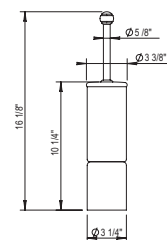

Montmartre Toilet Brush Set

102.07.619

- Solid Brass
- Wall Hung
- Mounting Hardware Included

PC	$410
PN	$470
BN	$570
UB/AB	$615
CB/GB	$695
PG/MG	$765
PS/AS	$805