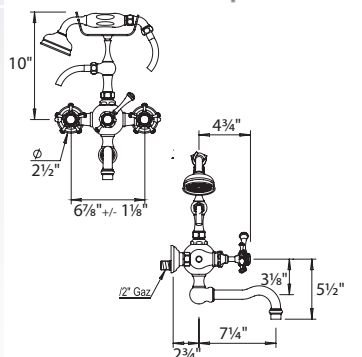

1. Fixed Spout
   - ¼-Turn Ceramic Disc
   - 59" Shower Hose
   - Flow Rate: 11 GPM
   - Vacuum Breaker Built
     Inside the Body
   - Anti-calcium
     Handshower
- 06.434: Middle handle Lever
  10.434: Middle handle Cross

PC $3780
PN $3960
BN $4270
UB/AB $5330
CB/GB $6430
PG/MG $7230
PS/AS $7560