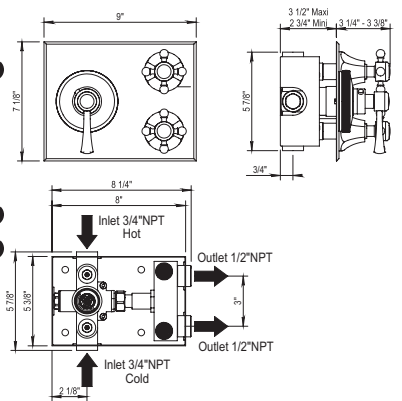

- Trim Plate for 100.92.597BT
- Solid Brass
- Plate is Reversible

Retail Price

\$1580 ✓

- PC \$1540 ✓
- PN \$1620 ✓
- BN \$1765
- UB/AB \$2215
- CB/GB \$2730
- PG/MG \$3020
- PS/AS \$3085

3/4" Thermostatic Rough & Ascott Thermostatic Trim