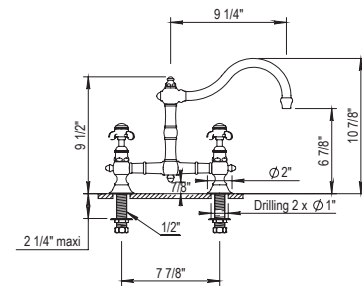

PC \$1655
 PN \$1745
 BN \$1880
 UB/AB \$2290
 CB/GB \$2815
 PG/MG \$3085
 PS/AS \$3245

3-Hole Wall Mounted Kitchen Faucet

102.07.164

102.50.164

- Swivel Spout
- ¼-Turn Ceramic Disc
- Spout: ½" Female NPT
- Flow Rate: 2.2 GPM
- Roughs Available: Ref 100.92.046BT & 100.92.048BT (Page 32)
- Side Spray not Available