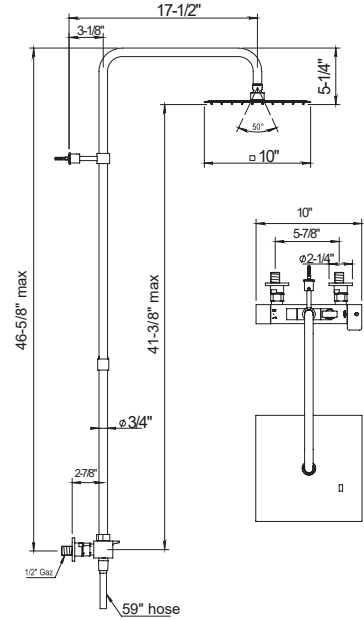

Retail Price

- PC $2295
- SC $3495
- SG $3495
- GM $3495
- SN $3495
- MB $3495