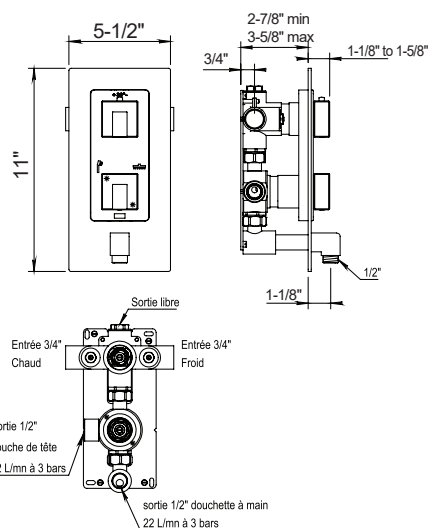

55 Myriad

PC Chrome
Chrome

BC Black Chrome
Chrome Noir

PG Polished Gold
Doré Brillant

3/4" Thermostatic Rough & Trim

100.55.598

- 3/4" NPT inlets
- 2x 1/2" NPT outlets
- Flow Rate: 22L/min at 3 bars
- Diverter
- 1 outlet plug supplied

100.55.504

- Single function 2 way diverter **with built in volume control**
- Trim Plate for 100.55.598
- Solid Brass
- 2-way diverter Safety Stop @ 38 °C (100.4 °F)
- Elbow outlet included
- Must use 100.55.582 or 100.55.542 handshower

Retail Price

$1325

PC $1820

BC $2035

PG $3085