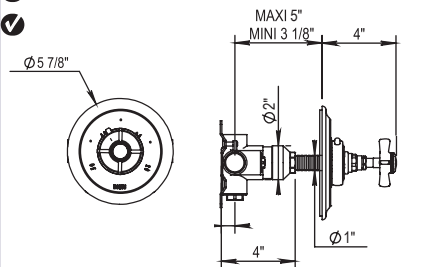

102.28.507

- Trim Plate for 100.92.591BT
- Solid Brass

PC	$975	
PN	$1120	
BN	$1335	
UB/AB	$1515	
CB/GB	$1655	
PG/MG	$1870	
PS/AS	$1950	

NEW!