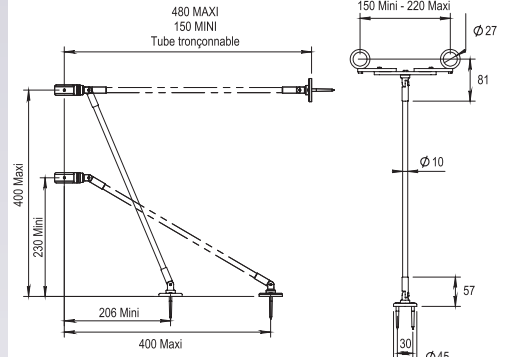

PC $770 ✓
PN $825 ✓
BN $915
UB/AB $1065
CB/GB $1305
PG/MG $1435
PS/AS $1495

PC $935
PN $940
BN $1050
UB/AB $1415
CB/GB $1590
PG/MG $1745
PS/AS $1840

PC $640
PN $675
BN $715
UB/AB $975
CB/GB $1085
PG/MG $1200
PS/AS $1250