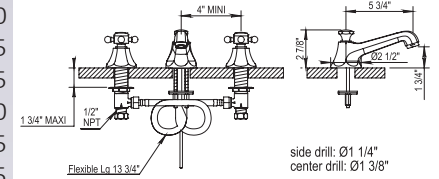

- Fixed Spout
- ¼-Turn Ceramic Disc
- Flow Rate: 2.2 GPM
- CalGreen Low Flow Aerator Upon Request

PC	$1515	
PN	$1580	
BN	$1695	
UB/AB	$2095	
CB/GB	$2580	
PG/MG	$2895	
PS/AS	$2995