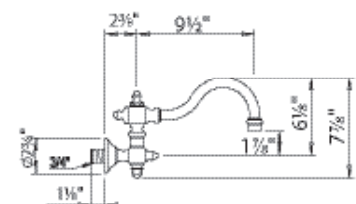

✓ **NOTE!** This check mark symbol indicates IN STOCK

06 | 10 Anthea Only Available in Canada

Exposed Thermostatic Valve with Handshower

100.06.544-10

100.10.544-10

NEW! Larger Showerhead standard

- Two ¼-Turn Ceramic Disc Volume Control
- 10.6" Showerhead
- 60" Handshower Hose
- Includes Anti-calcium Handshower, Hose and Wall Hook
- Flow Rate: 9 GPM
- All Metal Handle Available
- Integrated Service Stops
- Can Come Plugged Under Second Volume Control With Hand Shower And Hose Separate Upon Request.
- Showerhead restrictor Available Upon request
- Option to change to 8" showerhead by ordering **100.06.544/100.10.544**
- Showerhead with 50° rotating ball joint