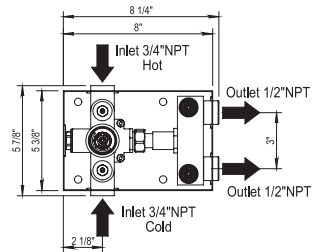

07 | 50 Montmartre

3/4" Thermostatic Rough & Montmartre Thermostatic Trim

100.92.597BT

- 3/4" NPT Inlets
- 2 x 1/2" NPT Outlets
- 14 GPM @ 45 PSI
- 1 Outlet Plug Supplied
- Integrated Service Stops for Each Outlet

Retail Price

$1580 ✓