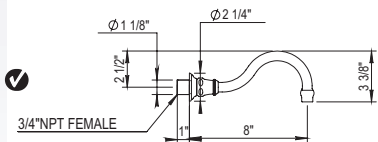

07 | 50 Montmartre

Exposed Thermostatic Valve with Tub Spout

102.07.754-10

NEW! Larger Showerhead Standard

ANTI-SCALE NOZZLES

- Two ¼-Turn Ceramic Disc Volume Control
- 10.6" Showerhead
- 60" Handshower Hose
- Integrated Diverter for Handshower
- Includes Anti-calcium Handshower, Hose and Wall Hook
- Flow Rate: 9 GPM
- All Metal Handle Available
- **Integrated Service Stops**
- Showerhead Restrictor Available Upon Request
- Option to change to 8" showerhead by ordering **102.07.754**
- Showerhead with 50° rotating ball joint