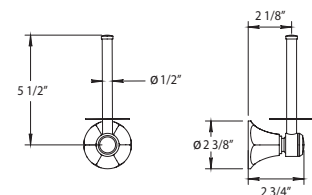

Ascott Spare Toilet Paper Holder

102.32.618

- Solid Brass
- Mounting Hardware Included

PC	$525
PN	$555
BN	$590
UB/AB	$715
CB/GB	$875
PG/MG	$980
PS/AS	$1025