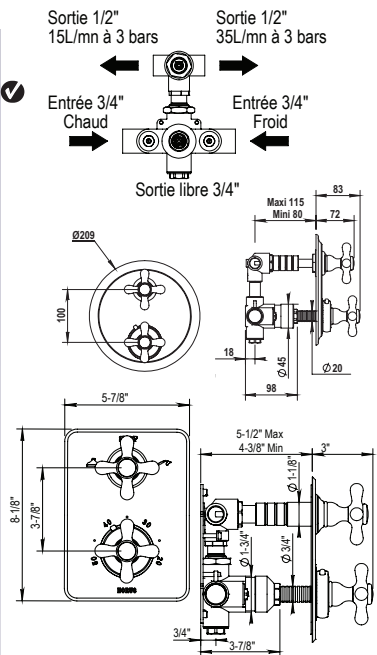

04 Monroe

3/4" Thermostatic Rough & Monroe Thermostatic Trim

100.92.593BT

100.04.502

100.04.508

NEW!

See page 30 for details

- Single Function 2-Way Diverter
- Trim Plate for 100.92.593BT
- Solid Brass
- Safety Stop @ 37 °C (99 Fahrenheit)

- Single Function 2-Way Diverter
- Trim Plate for 100.92.593BT
- Solid Brass
- Safety Stop @ 37 °C (99 Fahrenheit)

Retail Price

	$1370 ✓
PC	$1245
PN	$1435
BN	$1700
UB/AB	$1725
CB/GB	$2060
PG/MG	$2335
PS/AS	$2440
PC	$1295
PN	$1490
BN	$1815
UB/AB	$2015
CB/GB	$2205
PG/MG	$2485
PS/AS	$2595