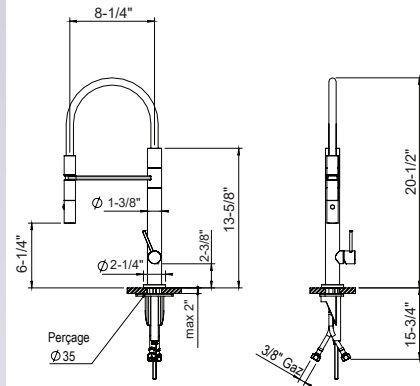

Kitchen Mixer with Handspray

102.81.704

- Solid Brass
- Flow rate: 2.2 GPM

SS	$2450
COP	$3675
BG	$3675
GM	$3675