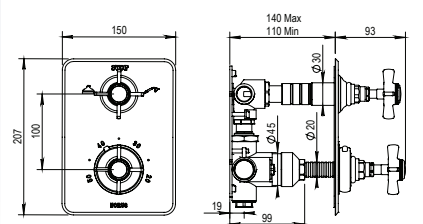

✓ **NOTE!** This check mark symbol indicates IN STOCK