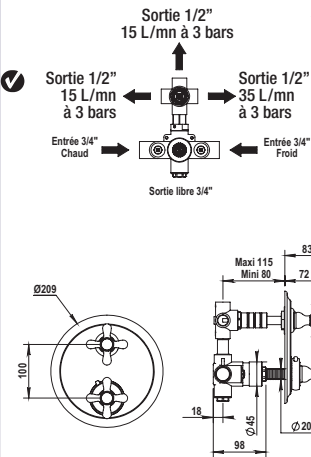

	\$1420 ✓
PC	\$1260
PN	\$1445
BN	\$1765
UB/AB	\$1905
CB/GB	\$2145
PG/MG	\$2365
PS/AS	\$2465

Monroe Volume Control Trim Only

100.04.578

- Trim for 1/2" or 3/4" Volume Control Roughs
- Trim for in Wall diverters