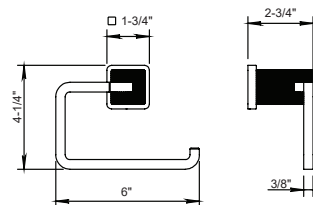

- Solid Brass
- Mounting Hardware Included

PC $360
BC $405
PG $615