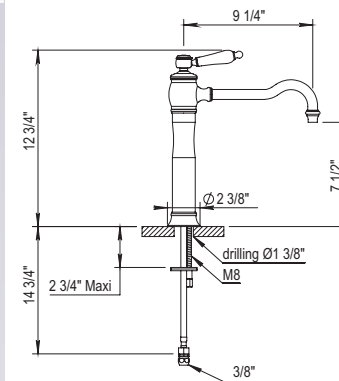

- Swivel Spout
- Ceramic Disc Cartridge
- Flow Rate: 2.2 GPM
- All Metal Lever Handle Available
- Drain is Not Included
- Lift And Turn Drain Available On Request HOP92.023 (p.91)
- CalGreen Low Flow Aerator and Low Lead Available

- PC $1165
- PN $1220
- BN $1355
- UB/AB $1645
- CB/GB $2040
- PG/MG $2250
- PS/AS $2345