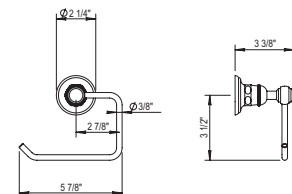

- Solid Brass
- Mounting Hardware Included

PC	$245
PN	$280
BN	$340
UB/AB	$360
CB/GB	$410
PG/MG	$455
PS/AS	$475