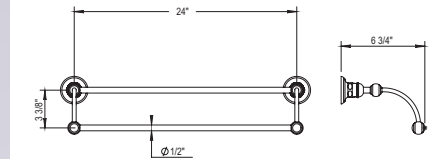

Retail Price

PC	\$420
PN	\$485
BN	\$590
UB/AB	\$585
CB/GB	\$720
PG/MG	\$795
PS/AS	\$820

Montmartre 24" Double Towel Rail

102.07.620

- Solid Brass
- Mounting Hardware Included
- Can Be Cut To Size

PC	\$665
PN	\$785
BN	\$950
UB/AB	\$1005
CB/GB	\$1160
PG/MG	\$1275
PS/AS	\$1335