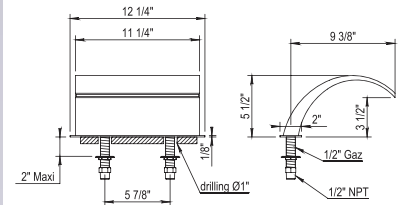

Retail Price

PC $2670
SC $4515
SG $4515
GM $4515
SN $4515
CHPVD $5120
PIPVD $5120
BLPVD $5120