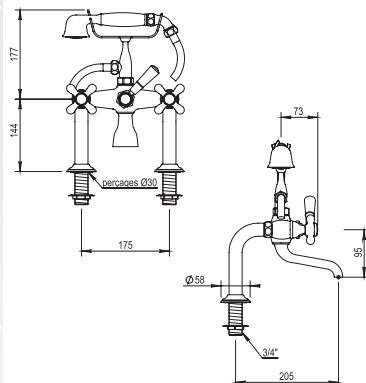

- Fixed Spout
- ¼-Turn Ceramic Disc
- Flow Rate: 2.2 GPM
- Lever Middle handle

- PC $2235
- PN $2345
- BN $2905
- UB/AB $3495
- CB/GB $3910
- PG/MG $4425
- PS/AS $4515