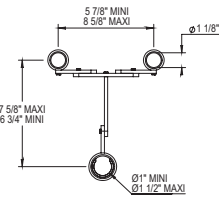

PC	$770	✓
PN	$825	✓
BN	$915	
UB/AB	$1065	
CB/GB	$1305	
PG/MG	$1435	
PS/AS	$1495