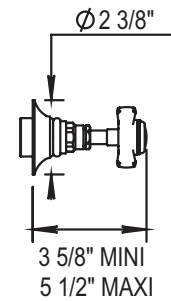

Matching Roughs

1/2" Volume Control, closing clockwise

100.92.046BT

\$160 ✓

1/2" Volume Control, closing counter clockwise

100.92.048BT

\$160 ✓

3/4" Volume Control, closing clockwise