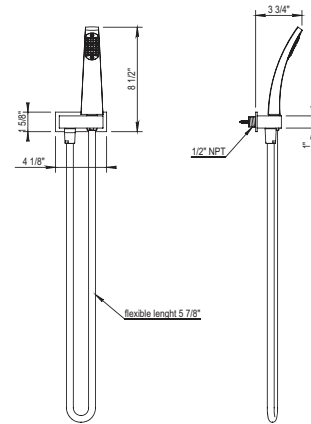

Retail Price

- PC $840
- NC $985
- SC $1370
- SG $1370
- GM $1370
- SN $1370
- CHPVD $1550
- PIPVD $1550
- BLPVD $1550