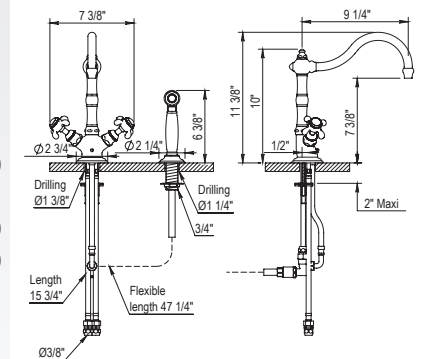

- Swivel Spout
- 1/4-Turn Ceramic Disc
- Flow Rate: 2.2 GPM
- 47" Spray Hose
- Vacuum Breaker Included in Hand Held
- CalGreen Low Flow Aerator and Low Lead Available Upon Request

- PC $1985
- PN $2055
- BN $2185
- UB/AB $2750
- CB/GB $3375
- PG/MG $3730
- PS/AS $3900