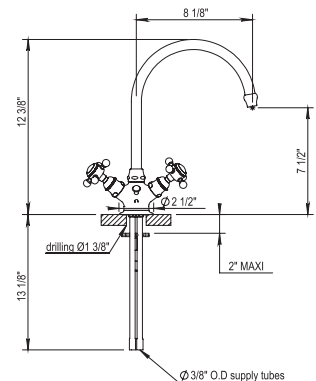

- Swivel Spout
- ¼-Turn Ceramic Disc
- Flow Rate: 2.2 GPM
- Side Spray not Available

PC $915
PN $975
BN $1075
UB/AB $1260
CB/GB $1555
PG/MG $1700
PS/AS $1775