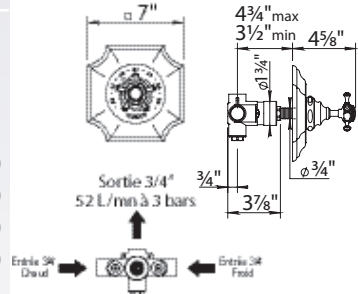

100.06.521

- Trim Plate for 100.92.591BT
- Solid Brass

PC	$1695
PN	$1795
BN	$1895
UB/AB	$2630
CB/GB	$2890
PG/MG	$3250
PS/AS	$3400