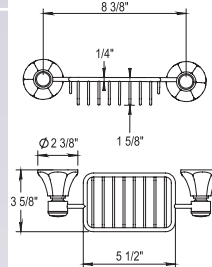

- Solid Brass
- Porcelain Soap Dish
- Mounting Hardware Included

PC	$840
PN	$865
BN	$890
UB/AB	$1275
CB/GB	$1430
PG/MG	$1575
PS / AS	$1635