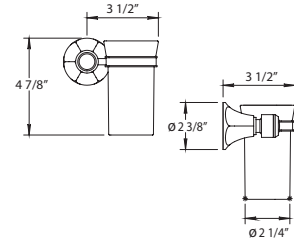

32 Accessories

Ascott Tumbler Set

102.32.604

- Solid Brass
- Porcelain Tumbler
- Mounting Hardware Included

Retail Price

PC	$440
PN	$460
BN	$485
UB/AB	$619
CB/GB	$745
PG/MG	$825
PS / AS	$895