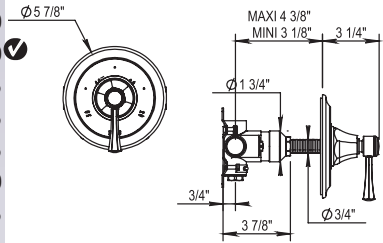

- PC $1050
- PN $1100
- BN $1155
- UB/AB $1435
- CB/GB $1785
- PG/MG $1950
- PS/AS $2055