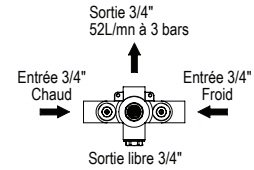

- ¾" NPT Inlets
- ¾" NPT Outlets
- Safety Stop @ 37 °C (99 Fahrenheit)
- 14 GPM @ 45 PSI
- 1 Outlet Plug supplied
- Integrated Service Stops

$690