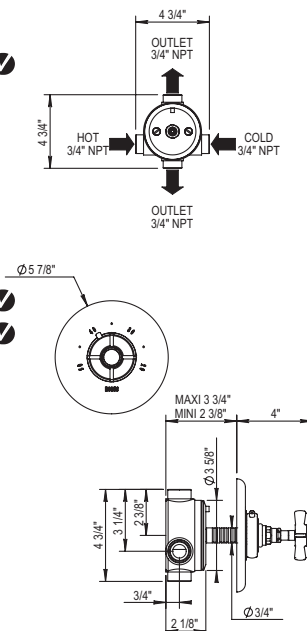

3/4" Thermostatic Rough & Dover Thermostatic Trim

102.92.524BT

See page 29 for Details

\$2180 ✓

102.28.521

102.27.521

- Trim Plate for 102.92.524BT
- Solid Brass

PC	\$890 ✓
PN	\$1025 ✓
BN	\$1255
UB/AB	\$1230
CB/GB	\$1390
PG/MG	\$1700
PS/AS	\$1745