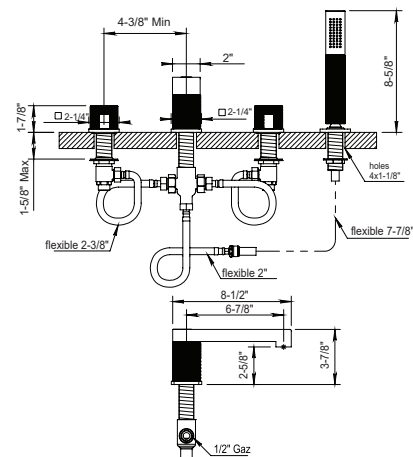

- 1/4-Turn Ceramic Disc
- Fixed Spout with Integrated Diverter
- Retractable Handshower with 79" Hose
- Flow Rate: 14 GPM
- All Metal Handle Available
- Anti-calcium Handshower

- PC $2620
- BC $2935
- PG $4475