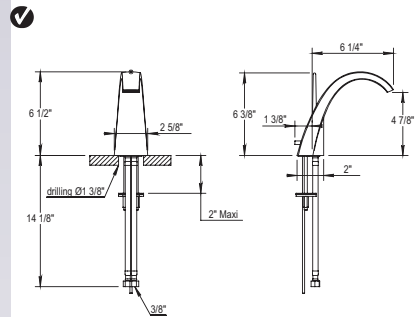

Exposed Thermostatic Valve with Handshower

100.40.550

- 10" Showerhead
- 60" Handshower Hose
- Integrated Fixed Handshower Hook
- ¼-Ceramic Cartridge
- Anti-calcium Handshower and Showerhead
- Showerhead Restrictor Available Upon Request
- 50° rotating ball joint