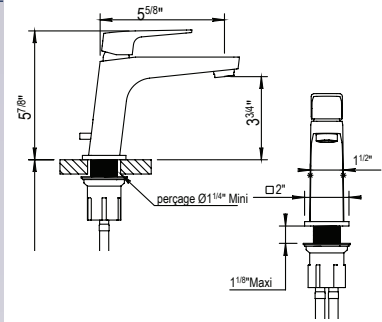

Retail Price

- PC $550
- SC $795
- SG $795
- GM $795
- SN $795
- MB $795