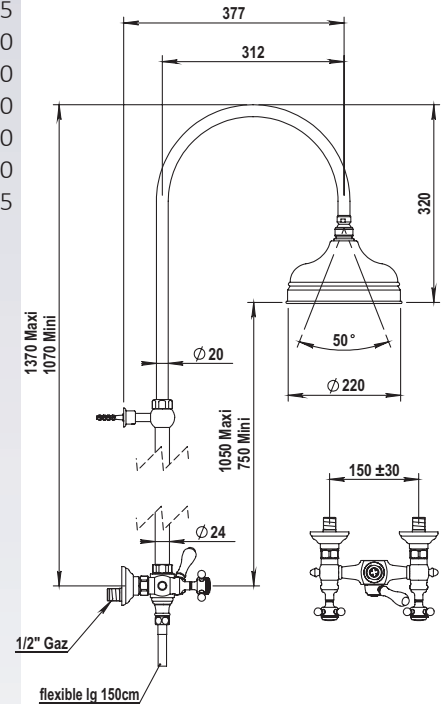

- 10.6" Showerhead
- 59" Shower Hose
- Includes anti calcium handshower, hose and wall hook
- Can come plugged under second volume control with handshower and hose separate upon request
- Showerhead restrictor available upon request
- Option to change to 8" by ordering 100.02.544
- Showerhead with 50° rotating ball joint

PC $3745
PN $4100
BN $4530
UB/AB $5960
CB/GB $6650
PG/MG $7340
PS/AS $7675