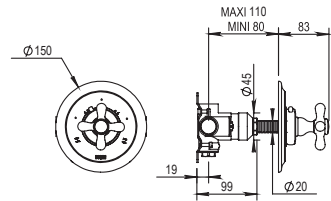

PC $945
PN $1090
BN $1325
UB/AB $1315
CB/GB $1610
PG/MG $1775
PS/AS $1850