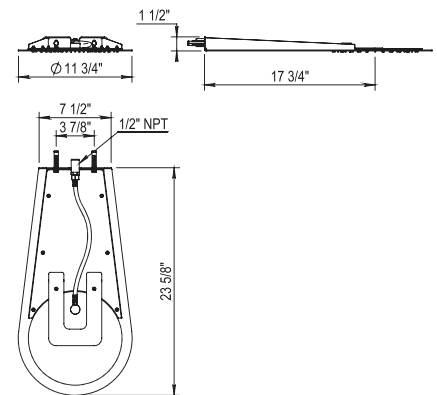

Shower

12" Contemporary Picot Showerhead

100.40.534

- 12" Stainless Steel/ Polished Chrome Shower Head "Racquet" With Anti-Calc Picots
- 1/2" NPT Connection
- Flow Rate: 3.2 GPM @ 45PSI
- Showerhead Restrictor Available Upon Request

Retail Price

PC $2205