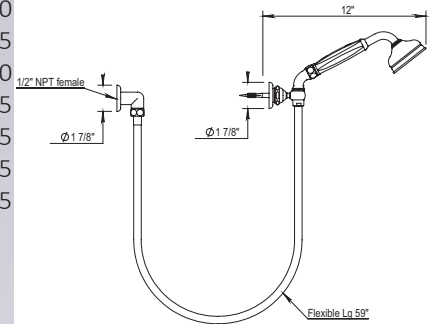

102.62.589

- Wall Union
- 59" Metal Hose
- Fixed Handshower Holder
- All Metal Handle Available
- Anti-calcium Handshower

Retail Price

PC	\$730
PN	\$775
BN	\$800
UB/AB	\$1015
CB/GB	\$1245
PG/MG	\$1375
PS/AS	\$1435