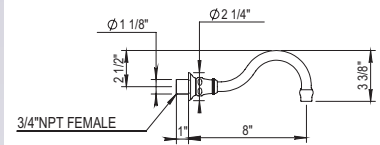

- Solid Brass
- ¾" Female NPT Inlet

- PC $445
- PN $470
- BN $515
- UB/AB $615
- CB/GB $765
- PG/MG $845
- PS/AS $875