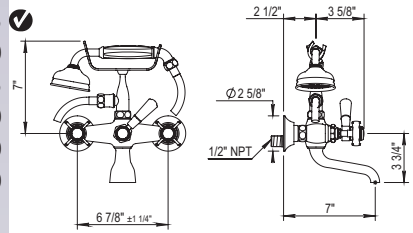

Retail Price

PC	$1915	✓
PN	$2105	✓
BN	$2210	
UB/AB	$2715	
CB/GB	$2820	
PG/MG	$3370	
PS/AS	$3520