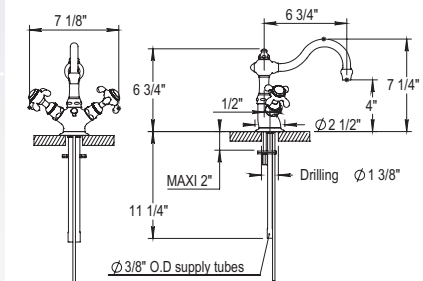

Single Hole Two-Handle Basin Mixer

102.07.208

- Swivel Spout
- ¼-Turn Ceramic Disc
- Flow Rate: 2.2 GPM
- CalGreen Low Flow Aerator and Low Lead Available

- PC $1370
- PN $1430
- BN $1450
- UB/AB $1925
- CB/GB $2325
- PG/MG $2595
- PS/AS $2725