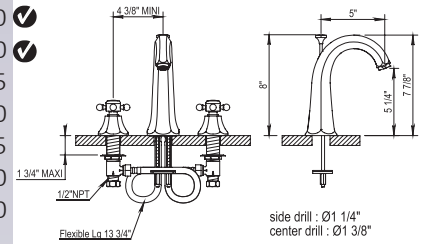

Retail Price

PC	$1550	✓
PN	$1610	✓
BN	$1695	
UB/AB	$2140	
CB/GB	$2635	
PG/MG	$2910	
PS/AS	$3040