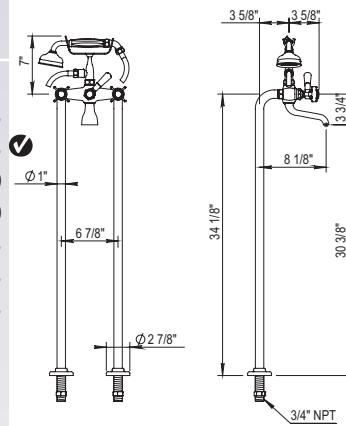

T-Connector for Floor Risers

1. Drain Diameter: 1" min to 1 1/2" max
2. Floor installed version on page 55

PC	$3075	
PN	$3285	✓
BN	$3620	
UB/AB	$4440	
CB/GB	$4995	
PG/MG	$5995	
PS/AS	$6275