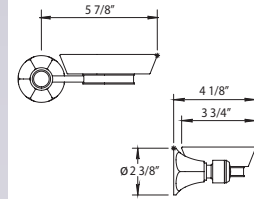

Retail Price

PC	\$440
PN	\$460
BN	\$485
UB/AB	\$619
CB/GB	\$745
PG/MG	\$825
PS / AS	\$895

Ascott Soap Dish Set

102.32.605

- Solid Brass
- Porcelain Soap Dish
- Mounting Hardware Included

PC	\$435
PN	\$455
BN	\$490
UB/AB	\$625
CB/GB	\$740
PG/MG	\$825
PS / AS	\$875