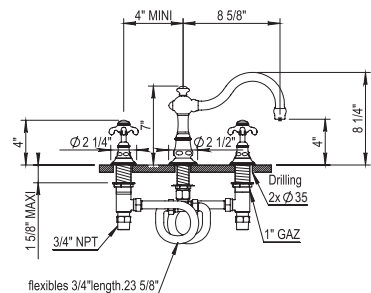

- Fixed Spout.
- Includes T Connection
- Includes Hoses
- Flow Rate: 14 GPM
- ¼-Turn Ceramic Disc

PC $1740
PN $1785
BN $1880
UB/AB $2405
CB/GB $2955
PG/MG $3245
PS/AS $3415