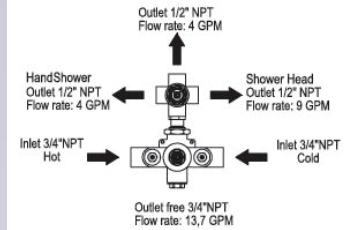

Retail Price

$1420 ✓