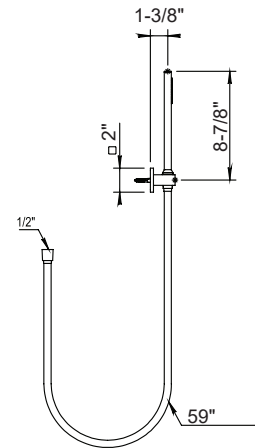

Retail Price

PC \$435
BC \$490
PG \$745

Shower Heads

100.55.536

- 10" Stainless Steel Shower Head with Anti-scale nozzles
- 1/2" NPT Connection
- Flow Rate: 12L/min
- Showerhead Restrictor available upon request
- 50° rotating ball joint