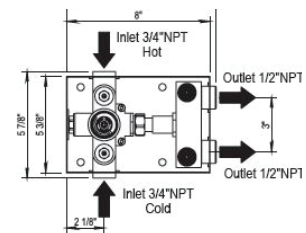

\$1580 ✓

160.67.527

- Trim Plate for 100.92.597BT
- Solid Brass
- Volume Controls Must Be Cross Handles
- Plate is Reversible

161.67.527

162.67.527

- PC \$1640 ✓
- PN \$1730 ✓
- BN \$1765
- UB/AB \$2260
- CB/GB \$2790
- PG/MG \$3085
- PS/AS \$3220