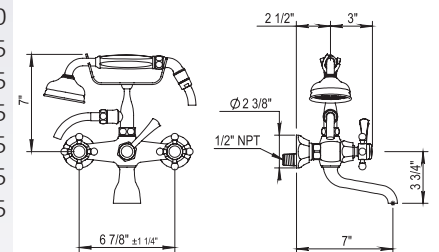

- Fixed Spout
- ¼-Turn Ceramic Disc
- Eccentric centers ± 1 ¼"
- 59" Shower Hose
- Flow Rate: 11 GPM
- Vacuum Breaker Built Inside the Body
- All Metal Handle Available
- Anti-calcium Handshower
- 62.434: Middle handle Lever
- 65.434: Middle handle Cross

PC	$2620	
PN	$2745	
BN	$2825	
UB/AB	$3725	
CB/GB	$4225	
PG/MG	$5055	
PS/AS	$5275