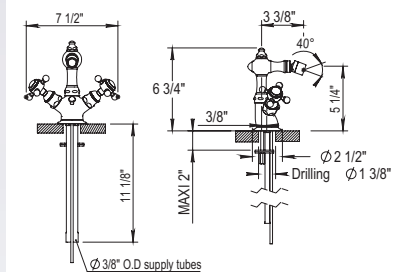

- Swivel Spout
- ¼-Turn Ceramic Disc
- 40° Rotating Aerator

- PC $1265
- PN $1320
- BN $1420
- UB/AB $1700
- CB/GB $2145
- PG/MG $2365
- PS/AS $2465