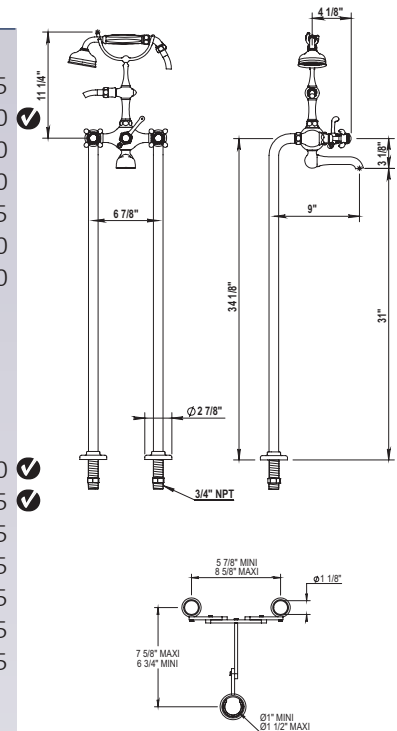

100.00.499

T-Connector for Floor Risers

- Drain Diameter: 1" min to 1 ½" max

Floor installed version on page 55

Retail Price

PC \$4675
 PN \$4720
 BN \$5230
 UB/AB \$6380
 CB/GB \$7735
 PG/MG \$8750
 PS/AS \$9160

PC \$770
 PN \$825
 BN \$915
 UB/AB \$1065
 CB/GB \$1305
 PG/MG \$1435
 PS/AS \$1495

4-Hole Deck Tub Shower Set With Handshower

102.07.464

102.50.464

ANTI-SCALE NOZZLES

- ¾" ¼-Turn Ceramic Disc
- Fixed Spout with Integrated Diverter
- Retractable handshower with 79" Hose
- Flow Rate: 14 GPM
- All Metal Handle Available
- Anti-calcium handshower