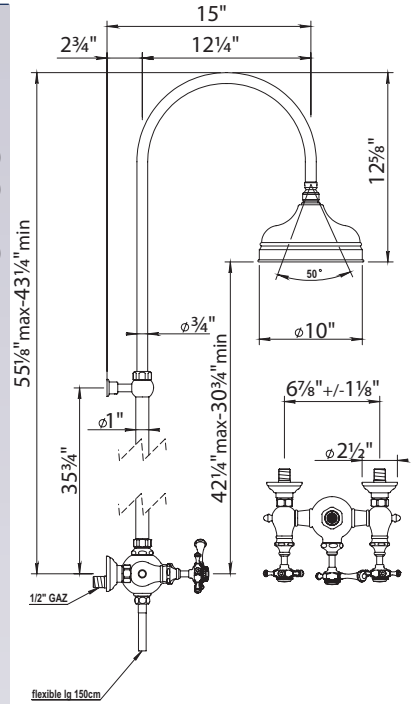

Retail Price

PC	$5255
PN	$5505
BN	$5775
UB/AB	$7410
CB/GB	$8940
PG/MG	$9995
PS/AS	$10510