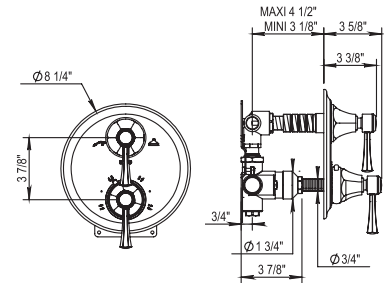

- PC $1355
- PN $1505
- BN $1540
- UB/AB $1595
- CB/GB $2435
- PG/MG $2675
- PS/AS $2805