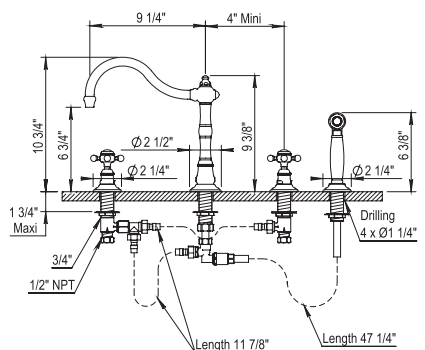

- Swivel Spout
- ¼-Turn Ceramic Disc
- Flow Rate: 2.2 GPM
- 47" Spray Hose
- Vacuum Breaker Included in Handheld

PC $2200
PN $2285
BN $2420
UB/AB $3040
CB/GB $3745
PG/MG $4115
PS/AS $4320