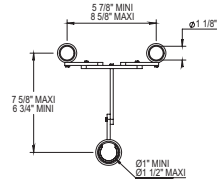

4-Hole Deck Tub & Shower Set

102.62.464

102.35.464

ANTI-SCALE NOZZLES

- ¼-Turn Ceramic Disc
- Fixed Spout with Integrated Diverter
- Retractable Handshower with 79" Hose
- Flow Rate: 14 GPM
- All Metal Handle Available
- Anti-calcium Handshower