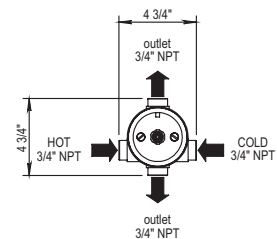

66 67 Saint Germain

Exposed Thermostatic Valve with Handshower

160.67.744-10

161.67.744-10

162.67.744-10

NEW! Larger Showerhead Standard

- Two ¼-Turn Ceramic Disc Volume Control
- 10.6" Showerhead
- 60" Handshower Hose
- Includes Anti-calcium Handshower, Hose and Wall Hook
- Flow Rate : 9 GPM
- All Metal Handle Available
- Integrated Service Stops
- Can Come Plugged Under Second Volume Control With Hand Shower And Hose Separate Upon Request
- Showerhead Restrictor Available Upon Request
- Option to change to 8" by ordering **160/161/162.67.744**
- Showerhead with 50° rotating ball joint

Retail Price

PC $7220
PN $7555
BN $7945
UB/AB $10250
CB/GB $12,600
PG/MG $13,900
PS/AS $14,520

3/4" Thermostatic Rough with Service Stops & Saint Germain Thermostatic Trim

100.92.524BT

See page 29 for details

$2180

102.66.521

160.67.521

161.67.521

162.67.521

- Trim Plate for 100.92.524BT
- Solid Brass

PC $995 ✓
PN $1035 ✓
BN $1060
UB/AB $1365
CB/GB $1700
PG/MG $1880
PS/AS $1950