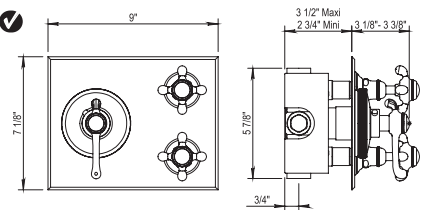

07 | 50 Montmartre

3/4" Thermostatic Rough & Montmartre Thermostatic Trim

100.92.597BT

- 3/4" NPT Inlets
- 2 x 1/2" NPT Outlets
- 14 GPM @ 45 PSI
- 1 Outlet Plug Supplied
- Integrated Service Stops for Each Outlet

Retail Price

$1580 ✓

102.07.527

- Trim Plate for 100.92.597BT
- Solid Brass
- Plate is Reversible

- PC $1640 ✓
- PN $1730 ✓
- BN $1795
- UB/AB $2215
- CB/GB $2735
- PG/MG $3015
- PS/AS $3085

Vintage Handshower and Fixed Handshower Holder

100.01.589

- Wall Union
- 59" Metal Hose
- Fixed Handshower Holder
- Flow Rate: 2.2 GPM
- All Metal Handle Available
- Anti-calcium Handshower

- PC $765
- PN $810 ✓
- BN $875
- UB/AB $1025
- CB/GB $1330
- PG/MG $1470
- PS/AS $1540

Vintage Handshower and Sliding Wall Bar Set

100.01.532

- Wall Union
- 59" Metal Hose
- Swiveling Handshower Holder
- 23 5/8" Sliding Wall Bar
- All Metal Handle Available
- Anti-calcium Handshower

- PC $1230 ✓
- PN $1240 ✓
- BN $1340
- UB/AB $1700
- CB/GB $2090
- PG/MG $2305
- PS/AS $2415

Massage Body Spray

100.00.573

- 1/2" NPT Adaptor Connection
- Anti-Calcium Massage Body Spray

- PC $215
- PN $245
- BN $305
- UB/AB $325
- CB/GB $345
- PG/MG $415
- PS/AS $435

✓ **NOTE!** This check mark symbol indicates IN STOCK