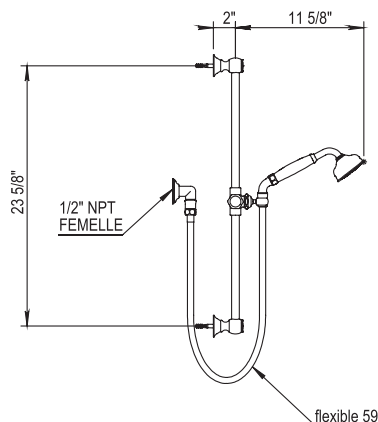

✓ NOTE! This check mark symbol indicates IN STOCK