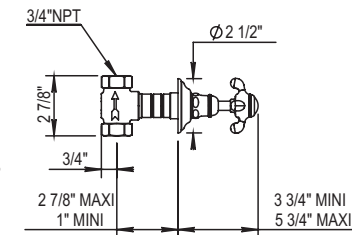

3/4" Volume Control Rough- Closing counterclockwise

100.92.049BT

- Unfinished Brass
- 1/4-Turn Ceramic Disc
- Flow Rate: 16 GPM @ 45 PSI
- Must Order Volume Control Trim

$180