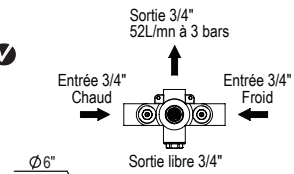

102.66.521

- Trim Plate for 102.92.591BT
- Solid Brass

160.67.521

161.67.521

162.67.521

- PC \$995 ✓
- PN \$1035 ✓
- BN \$1060
- UB/AB \$1365
- CB/GB \$1700
- PG/MG \$1880
- PS/AS \$1950

102.66.507

- Trim Plate for 102.92.591BT
- Solid Brass