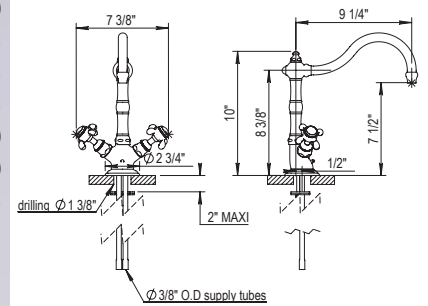

Retail Price

- PC $1290
- PN $1345
- BN $1445
- UB/AB $1775
- CB/GB $2190
- PG/MG $2420
- PS/AS $2525