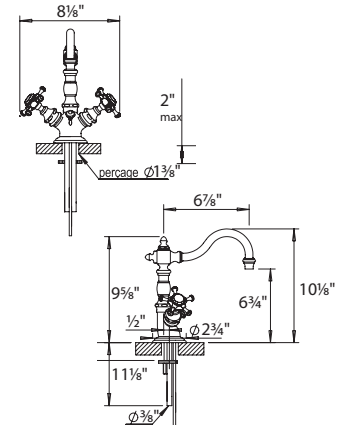

Single Lever Basin Mixer

100.06.208

- Swivel Spout
- ¼-Turn Ceramic Disc
- Lift & Turn Drain HOP93.011
- Flow Rate: 2.2 GPM
- CalGreen Low Flow
  Aerator and Low Lead
  Available

PC $1680
PN $1765
BN $1920
UB/AB $2600
CB/GB $2850
PG/MG $3210
PS/AS $3360