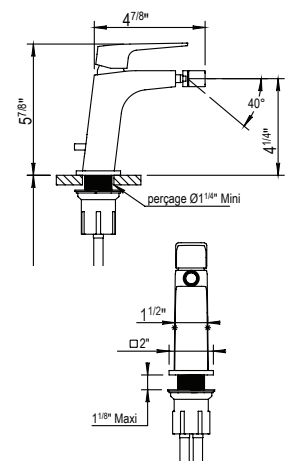

43 Echo- Special Order

Exposed Thermostatic Valve with Handshower

102.43.796

- Two 1/4-Turn Ceramic Disc Volume Control
- 10" Showerhead
- 60" Handshower Hose
- 3.2 GPM @ 45 PSI
- Showerhead Restrictor Available Upon Request
- Anti-calcium Handshower and Showerhead