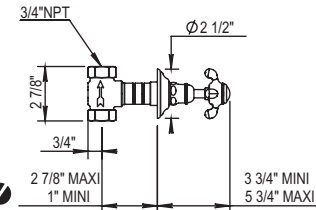

\$160

3/4" Volume Control Rough- Closing clockwise

100.92.047BT

- Unfinished Brass
- 1/4-Turn Ceramic Disc
- Flow Rate: 16 GPM @ 45 PSI
- Must Order Volume Control Trim

\$180

3/4" Volume Control Rough- Closing counterclockwise