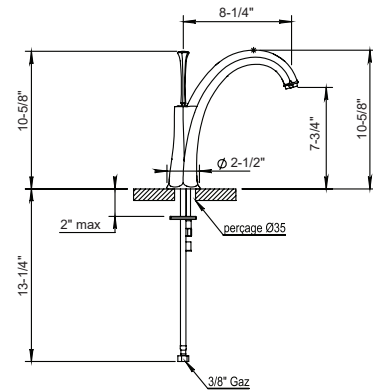

62 | 65 Ascott

Single Lever Kitchen Mixer

102.65.703

Orientable sur 160°
Directional on 160°

- Swivel Spout
- No Waste
- Flexible hoses
- Flow rate: 2.2 GPM

Retail Price

PC	\$1210
PN	\$1270
BN	\$1360
UB/AB	\$1790
CB/GB	\$2060
PG/MG	\$2195
PS / AS	\$2295