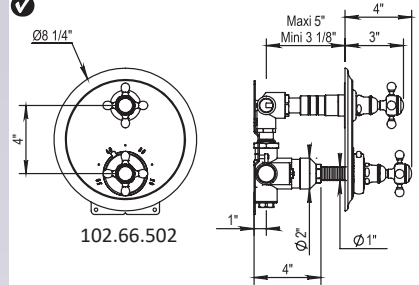

66 67 Saint Germain

3/4" Thermostatic Rough with Integrated Diverter & Saint Germain Thermostatic Trim

100.92.593BT

See page 30 for details

Retail Price

$1370 ✓

102.66.502

160.67.502

161.67.502

162.67.502

- Single Function 2 Way Diverter
- Trim Plate for 100.92.593BT
- Solid Brass
- Safety Stop @ 37 °C (99 Fahrenheit)

- PC $1430 ✓
- PN $1560 ✓
- BN $1815
- UB/AB $1985
- CB/GB $2430
- PG/MG $2675
- PS/AS $2805

102.66.508

160.67.508

161.67.508

162.67.508

- Single Function 2 Way Diverter
- Trim Plate for 100.92.593BT
- Solid Brass
- Safety Stop @ 37 °C (99 Fahrenheit)

- PC $1375
- PN $1495
- BN $1730
- UB/AB $2035
- CB/GB $2335
- PG/MG $2780
- PS/AS $2920

3/4" Thermostatic Rough with Integrated Diverter & Saint Germain Thermostatic Trim

100.92.599BT

See page 30 for details

$1420 ✓

102.66.529

160.67.529

161.67.529

162.67.529

- Single Function 3 Way Diverter
- Trim Plate for 100.92.599BT
- Solid Brass
- Safety Stop @ 37 °C (99 Fahrenheit)

- PC $1445 ✓
- PN $1575 ✓
- BN $1840
- UB/AB $1985
- CB/GB $2460
- PG/MG $2730
- PS/AS $2835

✓ **NOTE!** This check mark symbol indicates IN STOCK