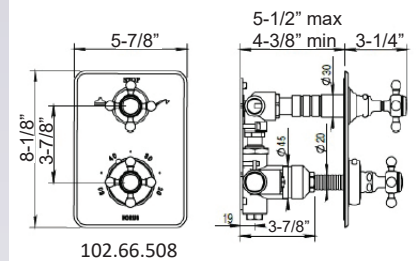

66 67 Saint Germain

3/4" Thermostatic Rough with Integrated Diverter & Saint Germain Thermostatic Trim

100.92.593BT

See page 30 for details

Retail Price

$1370 ✓

102.66.502

160.67.502

161.67.502

162.67.502

- Single Function 2 Way Diverter
- Trim Plate for 100.92.593BT
- Solid Brass
- Safety Stop @ 37 °C (99 Fahrenheit)

- PC $1430 ✓
- PN $1560 ✓
- BN $1815
- UB/AB $1985
- CB/GB $2430
- PG/MG $2675
- PS/AS $2805

102.66.508

160.67.508

161.67.508

162.67.508

- Single Function 2 Way Diverter
- Trim Plate for 100.92.593BT
- Solid Brass
- Safety Stop @ 37 °C (99 Fahrenheit)

- PC $1375
- PN $1495
- BN $1730
- UB/AB $2035
- CB/GB $2335
- PG/MG $2780
- PS/AS $2920

3/4" Thermostatic Rough with Integrated Diverter & Saint Germain Thermostatic Trim

100.92.599BT

See page 30 for details

$1420 ✓

102.66.529

160.67.529

161.67.529

162.67.529

- Single Function 3 Way Diverter
- Trim Plate for 100.92.599BT
- Solid Brass
- Safety Stop @ 37 °C (99 Fahrenheit)

- PC $1445 ✓
- PN $1575 ✓
- BN $1840
- UB/AB $1985
- CB/GB $2460
- PG/MG $2730
- PS/AS $2835

✓ **NOTE!** This check mark symbol indicates IN STOCK