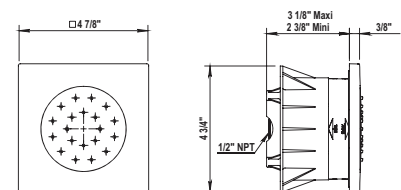

PC \$1045

Concealed Body Sprays with Rain Jet Function

100.40.533

- 1/2" Female NPT Inlet
- 1.05 GPM
- Rough Not Available separately
- Able To Pivot In Any Direction

PC \$295

Kitchen

Kitchen Mixers

Emily Single Lever Kitchen Faucet