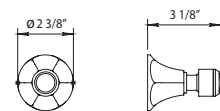

- Solid Brass
- Mounting Hardware Included

PC	$360
PN	$375
BN	$395
UB/AB	$495
CB/GB	$610
PG/MG	$670
PS / AS	$705