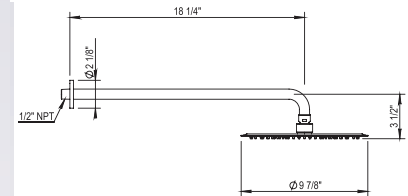

10" Contemporary Picot Showerhead with Shower Arm

100.40.536

- 10" Stainless Steel/ Polished Chrome Shower Head With Anti-Calc Picots
- 1/2" NPT Connection
- Flow Rate: 3.2 GPM @45PSI
- Showerhead Restrictor Available Upon Request
- 50° rotating ball joint

PC	$840
NC	$985