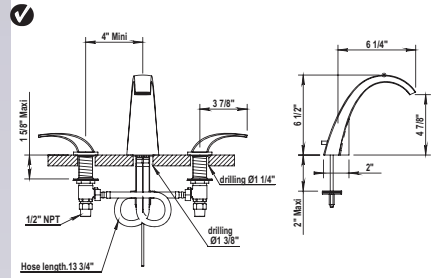

Retail Price

- PC $1460
- NC $1750
- SC $2375
- SG $2375
- GM $2375
- SN $2375
- CHPVD $2690
- PIPVD $2690
- BLPVD $2690