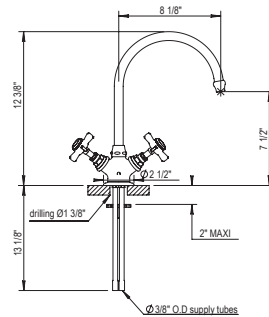

Kitchen Mixers

2-Hole Gooseneck Bridge Kitchen Faucet

102.28.121

- Swivel Spout
- ¼-Turn Ceramic Disc
- Spout Reach: 7 7/8"
- Flow Rate: 2.2 GPM
- Side Spray not Available

Retail Price

PC $930
PN $1045
BN $1165
UB/AB $1330
CB/GB $1630
PG/MG $1805
PS/AS $1880

Single Hole Gooseneck Kitchen Faucet

102.28.133

- Swivel Spout
- ¼-Turn Ceramic Disc
- Flow Rate: 2.2 GPM
- Side Spray not Available

PC $1025
PN $1075
BN $1195
UB/AB $1470
CB/GB $1820
PG/MG $2010
PS/AS $2085

2-Hole Gooseneck Bridge Kitchen Faucet

102.07.141

102.50.141

- Swivel Spout
- ¼-Turn Ceramic Disc
- 7 7/8" Centers ± 2 1/8"
- Flow Rate: 2.2 GPM
- Side Spray not Available

PC $1355
PN $1410
BN $1500
UB/AB $1880
CB/GB $2305
PG/MG $2550
PS/AS $2665

2-Hole Gooseneck Bridge Kitchen Faucet

102.07.101

102.50.101

- Swivel Spout
- ¼-Turn Ceramic Disc
- Spout Reach: 9 1/4"
- Flow Rate: 2.2 GPM
- Side Spray not Available
- CalGreen Low Flow Aerator and Low Lead Available upon Request

PC $1655
PN $1745
BN $1880
UB/AB $2290
CB/GB $2815
PG/MG $3085
PS/AS $3245

3-Hole Wall Mounted Kitchen Faucet

102.07.164

102.50.164

- Swivel Spout
- ¼-Turn Ceramic Disc
- Spout: ½" Female NPT
- Flow Rate: 2.2 GPM
- Roughs Available: Ref 100.92.046BT & 100.92.048BT (Page 32)
- Side Spray not Available

PC $1585
PN $1660
BN $1790
UB/AB $2190
CB/GB $2695
PG/MG $2975
PS/AS $3085

Trim Only available: i.e. 102.07.164PN-TO
Deduct $320 from complete list for Trim only Pricing