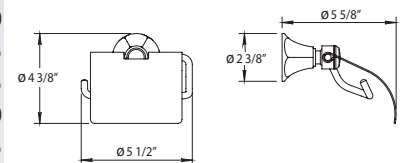

Ascott Hooded Toilet Paper Holder

102.32.617

- Solid Brass
- Mounting Hardware Included

PC	$480
PN	$505
BN	$535
UB/AB	$660
CB/GB	$815
PG/MG	$900
PS/AS	$940