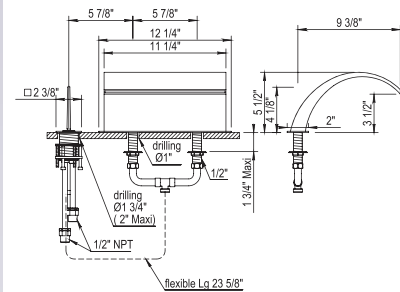

- 3 Hole Deck Mounted Bath Mixer
- Waterfall Bath Spout Width 11 1/4"
- Solid Brass
- Flow Rate: 7 GPM

PC $3690
SC $6265
SG $6265
GM $6265
SN $6265
CHPVD $7095
PIPVD $7095
BLPVD $7095