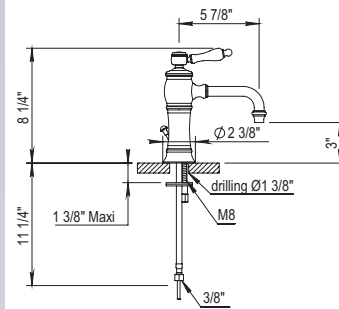

Emily Single Lever Vessel Mixer

100.01.703

- Swivel Spout
- Ceramic Disc Cartridge
- Flow Rate: 2.2 GPM
- All Metal Lever Handle Available
- Drain is Not Included
- Lift And Turn Drain Available On Request HOP92.023 (p.91)
- CalGreen Low Flow Aerator and Low Lead Available