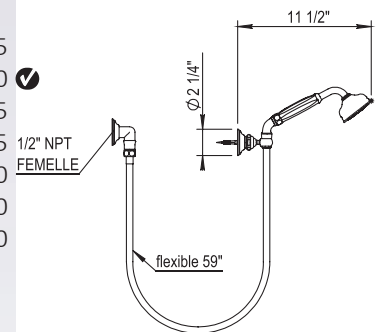

- Wall Union
- 59" Metal Hose
- Fixed Handshower Holder
- Flow Rate : 2.2 GPM
- Cal Green Low Flow Aerator Available
- All Metal Handle Available
- Anti-calcium handshower

PC	$765	
PN	$810	✓
BN	$875	
UB/AB	$1025	
CB/GB	$1330	
PG/MG	$1470	
PS/AS	$1540	

Vintage Handshower and Sliding Wall Bar Set

100.01.532