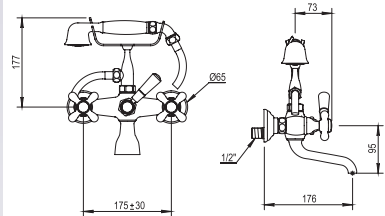

- Swivel Spout
- ¼-Turn Ceramic Disc
- Lift & Turn Drain
- Flow Rate: 2.2 GPM
- CalGreen Low Flow Aerator and Low Lead Available
- Lever Middle handle

- PC $1835
- PN $1935
- BN $2060
- UB/AB $2990
- CB/GB $3075
- PG/MG $3695
- PS/AS $3850