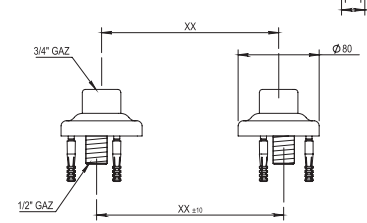

04 Monroe

Exposed Floor Mounted Tub Filler with Handshower

100.04.498

- Fixed Spout
- ¼-Turn Ceramic Disc
- 59" Shower Hose
- ¾" NPT Connections
- Flow Rate: 11 GPM
- Vacuum Breaker Built Inside the Body
- All Metal Handle Available
- Anti-calcium Handshower

100.00.499

T-Connector for Floor Risers

- Drain Diameter: 1" min to 1 1/2" max

100.00.495

T-Connector for Floor Risers

100.00.496

Fixing Set for Columns

¾" Thermostatic Rough with Service Stops & Monroe Thermostatic Trim

100.92.591BT

See page 30 for details

100.04.521

- Trim Plate for 100.92.591BT
- Solid Brass

100.04.507

- Trim Plate for 100.92.591BT
- Solid Brass

NEW!

NOTE! This check mark symbol indicates IN STOCK

Retail Price

PC $3035
PN $3135
BN $3335
UB/AB $4870
CB/GB $5035
PG/MG $5995
PS/AS $6295

PC $770 ✓
PN $825 ✓
BN $915
UB/AB $1065
CB/GB $1305
PG/MG $1435
PS/AS $1495

PC $935
PN $940
BN $1050
UB/AB $1415
CB/GB $1590
PG/MG $1745
PS/AS $1840

PC $640
PN $675
BN $715
UB/AB $975
CB/GB $1085
PG/MG $1200
PS/AS $1250

✓ **$690**

PC $945
PN $1090
BN $1325
UB/AB $1315
CB/GB $1610
PG/MG $1775
PS/AS $1850

PC $990
PN $1135
BN $1380
UB/AB $1535
CB/GB $1680
PG/MG $1895
PS/AS $1979