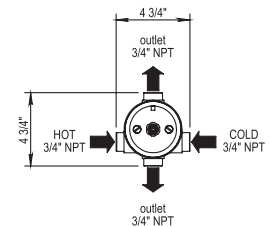

- 3/4" NPT Inlets
- 3/4" NPT Outlets
- Safety Stop @ 37 °C (99 Fahrenheit)
- 20 GPM @ 45 PSI
- 1 Outlet Plug Supplied
- No Service Stops

$2180