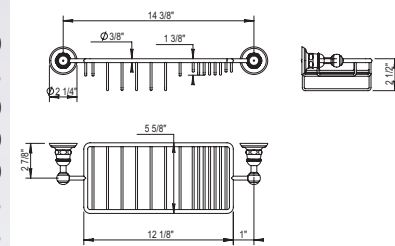

- Solid Brass
- Mounting Hardware Included

PC	$680
PN	$785
BN	$950
UB/AB	$920
CB/GB	$1160
PG/MG	$1275
PS/AS	$1335