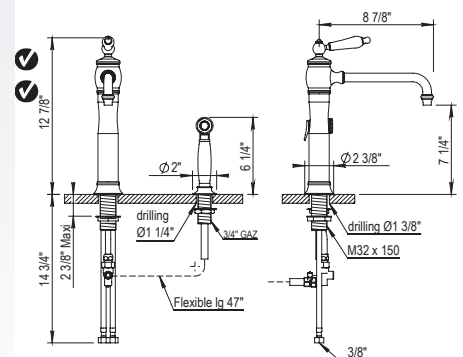

- Swivel Spout
- Ceramic Disc Cartridge
- Flow Rate: 2.2 GPM
- 47" Spray Hose
- All Metal Lever Handle Available
- Vacuum Breaker Included in hand held
- CalGreen Low Flow Aerator and Low Lead Available

PC $1725
PN $1785
BN $2040
UB/AB $2570
CB/GB $3185
PG/MG $3525
PS/AS $3655