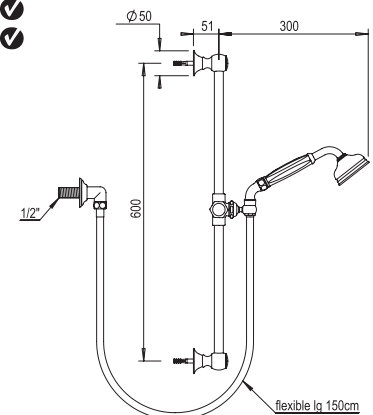

- Wall Union
- 59" Metal Hose
- Swiveling Handshower Holder
- 23 5/8" Sliding Wall Bar
- All Metal Handle Available
- Anti-calcium Handshower

PC	$1230 ✓
PN	$1240 ✓
BN	$1340
UB/AB	$1700
CB/GB	$2090
PG/MG	$2305
PS/AS	$2415