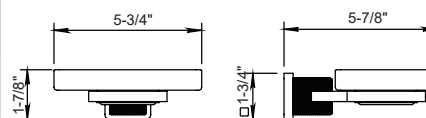

PC \$395
BC \$430
PG \$670

Wall Soap Dish

100.55.605

- Solid Brass
- Porcelain Soap Dish
- Mounting Hardware Included

PC \$345
BC \$385
PG \$610

Towel Ring

100.55.609

- Solid Brass
- Mounting Hardware Included