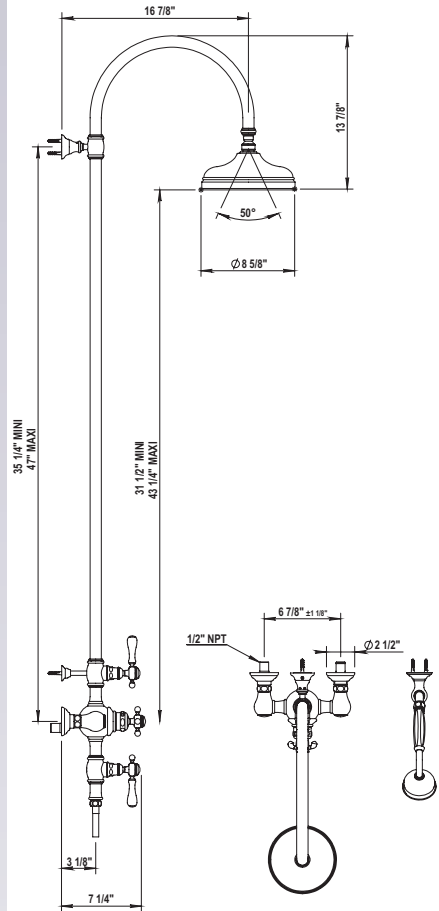

Retail Price

PC $7220
PN $7555
BN $7945
UB/AB $10250
CB/GB $12,600
PG/MG $13,900
PS/AS $14,520