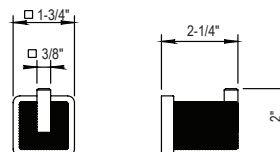

PC \$405
BC \$440
PG \$690

Robe Hook

100.55.613

- Solid Brass
- Mounting Hardware Included

PC \$255
BC \$290
PG \$440

12" Towel Rail

100.55.610

- Solid Brass
- Mounting Hardware Included