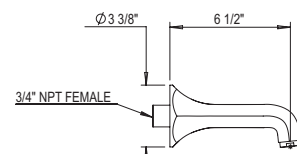

PC	\$2465
PN	\$2560
BN	\$2740
UB/AB	\$3585
CB/GB	\$4065
PG/MG	\$4870
PS/AS	\$5085

8" Tub Spout

102.20.471

- Solid Brass
- ¾" Female NPT

PC	\$950
PN	\$985
BN	\$1050
UB/AB	\$1395
CB/GB	\$1595
PG/MG	\$1895
PS/AS	\$1995