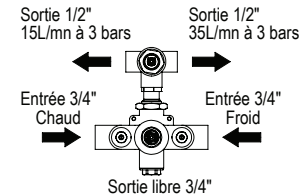

62 | 65 Ascott

3/4" Thermostatic Rough with Service Stops & Ascott Thermostatic Trim

100.92.591BT

- 3/4" NPT Inlets
- 3/4" NPT Outlets
- Safety Stop @ 37 °C (99 Fahrenheit)
- 14 GPM @ 45 PSI
- 1 Outlet Plug Supplied
- Integrated Service Stops

102.62.521

102.65.521

- Trim Plate for 100.92.591BT
- Solid Brass

3/4" Thermostatic Rough & Ascott Thermostatic Trim

100.92.593BT

- 3/4" NPT Inlets
- 3/4" NPT Outlets
- Safety Stops @ 37 °C (99 Fahrenheit)
- 14 GPM @ 45 PSI
- 1 Outlet Plug Supplied
- Single Function 2 Way Diverter
- Integrated Service Stops

102.62.523

102.65.523

62.523 is lever on bottom, and cross on top
65.523 has 2 levers

- Single Function 2 Way Diverter
- Trim Plate for 100.92.593BT
- Solid Brass
- Safety Stop @ 37 °C (99 Fahrenheit)

3/4" Thermostatic Rough with Integrated Diverter & Ascott Thermostatic Trim

100.92.599BT

- 3/4" NPT Inlets
- 3/4" NPT Outlets
- Safety Stops @ 37 °C (99 Fahrenheit)
- 14 GPM @ 45 PSI
- 1 Outlet Plug Supplied
- Single Function 3 Way Diverter
- Integrated Service Stops

102.62.529

102.65.529

62.529 is lever on bottom, and cross on top
65.529 has 2 levers

- Single Function 3 Way Diverter
- Trim Plate for 100.92.599BT
- Solid Brass
- Safety Stop @ 37 °C (99 Fahrenheit)

Retail Price

$690

- PC $1050
- PN $1100
- BN $1155
- UB/AB $1435
- CB/GB $1785
- PG/MG $1950
- PS/AS $2055

$1370

- PC $1355
- PN $1505
- BN $1540
- UB/AB $1595
- CB/GB $2435
- PG/MG $2675
- PS/AS $2805

$1420

- PC $1385
- PN $1505
- BN $1700
- UB/AB $2005
- CB/GB $2460
- PG/MG $2720
- PS/AS $2835