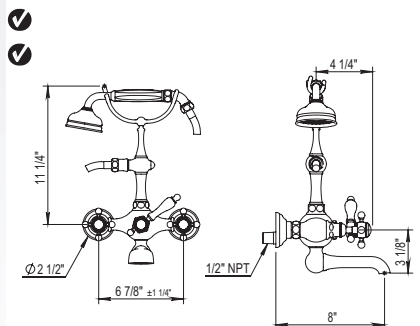

- Fixed Spout
- ¼-Turn Ceramic Disc
- 59" Shower Hose
- Flow Rate: 11 GPM
- Vacuum Breaker Built Inside the Body
- All Metal Handle Available
- Anti-calcium Handshower
- 66.434: Middle handle Lever
- 67.434: Middle handle Cross

- PC $3475 ✓
- PN $3735 ✓
- BN $3865
- UB/AB $5115
- CB/GB $5815
- PG/MG $6925
- PS/AS $7255