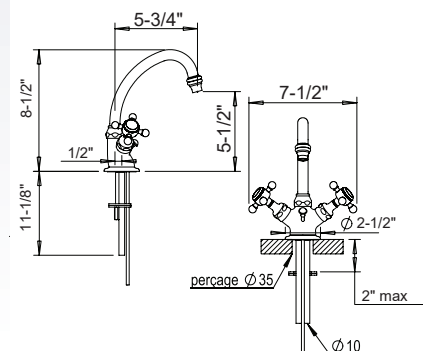

Dual Lever Basin Mixer

100.02.208

- Swivel Spout
- ¼-Turn Ceramic Disc
- Flow Rate: 2.2 GPM
- With pop-up waste

PC $825
PN $850
BN $925
UB/AB $1230
CB/GB $1395
PG/MG $1540
PS/AS $1615