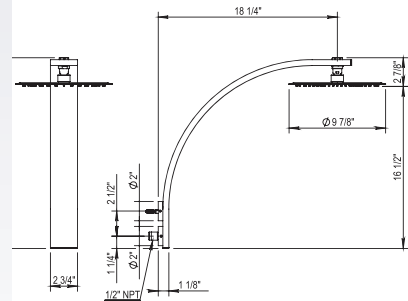

- PC \$3740
- NC \$4495
- SC \$6115
- SG \$6115
- GM \$6115
- SN \$6115
- CHPVD \$6930
- PIPVD \$6930
- BLPVD \$6930

Shower head for PVD and DECO finishes:

Shower

Shower

10.6" Shower Head

B006976

- 10.6" Diameter
- 1/2" F Connection
- 50° Rotating Ball Joint
- Anti-calcium Showerhead
- Showerhead Restrictor Available Upon Request