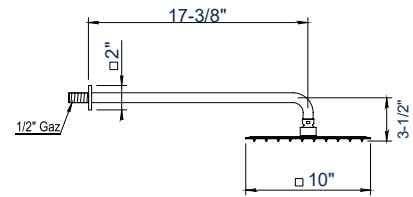

55 Myriad

PC Chrome
Chrome

BC Black Chrome
Chrome Noir

PG Polished Gold
Doré Brillant

Handshower and Hose Set

100.55.582

- 59" Metal Hose
- Swiveling Handshower Holder
- All Metal Handle

Retail Price

PC $435
BC $490
PG $745

Shower Heads

100.55.536

- 10" Stainless Steel Shower Head with Anti-scale nozzles
- 1/2" NPT Connection
- Flow Rate: 12L/min
- Showerhead Restrictor available upon request
- 50° rotating ball joint

PC $795

100.55.537

- 10" Stainless Steel Shower Head with Anti-scale nozzles
- 1/2" NPT Connection
- Flow Rate: 14L/min
- Showerhead Restrictor available upon request
- 50° rotating ball joint

PC $1070
BC $1200
PG $1805

100.55.540

- 10" Stainless Steel Shower Head with Anti-scale nozzles
- 1/2" NPT Connection
- Flow Rate: 12L/min
- Showerhead Restrictor available upon request
- 50° rotating ball joint

PC $615

100.55.538

- 10" Stainless Steel Shower Head with Anti-scale nozzles
- 1/2" NPT Connection
- Flow Rate: 14L/min
- Showerhead Restrictor available upon request
- 50° rotating ball joint

PC $880
BC $985
PG $1495