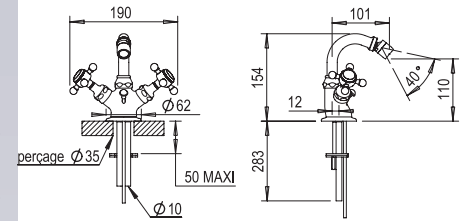

02 Eloise

Single Hole Two-Handle Bidet Mixer

100.02.311

- Swivel Spout
- ¼-Turn Ceramic Disc
- 40° Rotating Aerator

Retail Price

- PC $935
- PN $985
- BN $1065
- UB/AB $1415
- CB/GB $1590
- PG/MG $1745
- PS/AS $1840