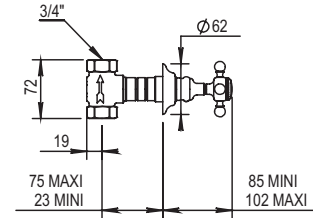

NOTE! This check mark symbol indicates IN STOCK

02 Eloïse

Eloïse Volume Control Trim Only

100.01.578

- Trim for 1/2" or 3/4" Volume Control Roughs
- Trim for in Wall Diverters

Retail Price

PC	\$275
PN	\$290
BN	\$320
UB/AB	\$405
CB/GB	\$465
PG/MG	\$510
PS/AS	\$535