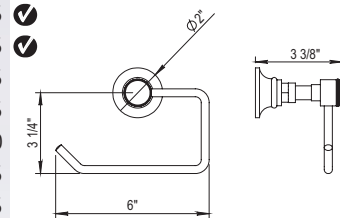

- Solid Brass
- Mounting Hardware Included

PC	$335
PN	$385
BN	$455
UB/AB	$465
CB/GB	$550
PG/MG	$615
PS / AS	$655