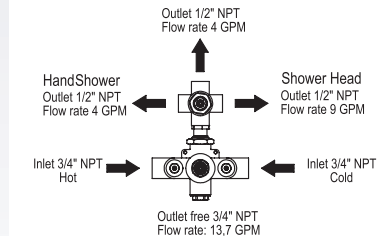

- Single Function 3 Way Diverter
- Trim Plate for 100.92.599BT
- Solid Brass
- Safety Stop @ 37 °C (99 Fahrenheit)

- PC $1445 ✓
- PN $1575 ✓
- BN $1840
- UB/AB $1985
- CB/GB $2460
- PG/MG $2730
- PS/AS $2835