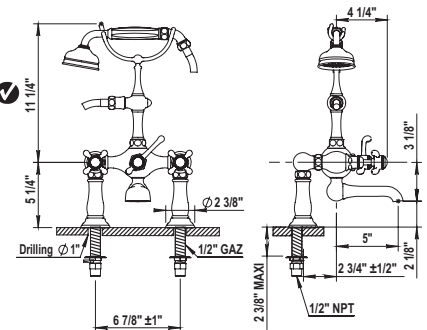

1. Fixed Spout
   - ¼-Turn Ceramic Disc
   - 59" Shower Hose
   - Eccentric Centers ±1"
   - Flow Rate: 11 GPM
   - Vacuum Breaker Built Inside the Body
   - All Metal Handle Available
   - Anti-calcium Handshower
- 07.435: Middle handle Lever
  50.435: Middle handle Cross

PC	$3995
PN	$4225
BN	$4490
UB/AB	$5615
CB/GB	$6915
PG/MG	$7615
PS/AS	$7985