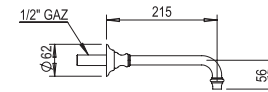

Retail Price

- PC $1230
- PN $1290
- BN $1380
- UB/AB $1795
- CB/GB $2085
- PG/MG $2295
- PS/AS $2415