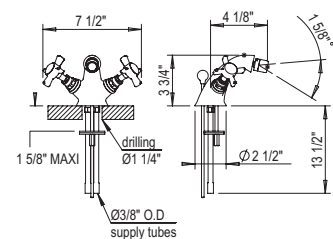

✓ **NOTE!** This check mark symbol indicates IN STOCK