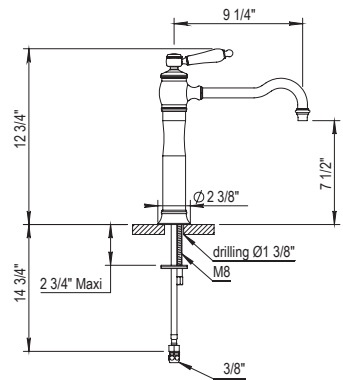

Retail Price

PC $1165
PN $1220
BN $1355
UB/AB $1645
CB/GB $2040
PG/MG $2250
PS/AS $2345