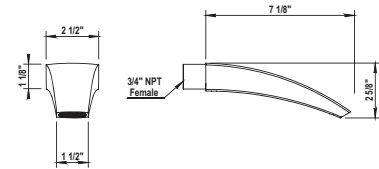

7" Tub Spout

100.40.471

- Solid Brass
- 3/4" NPT Female
- Flow Rate: 5.8 GPM

- PC $585
- NC $715
- SC $950
- SG $950
- GM $950
- SN $950
- CHPVD $1075
- PIPVD $1075
- BLPVD $1075