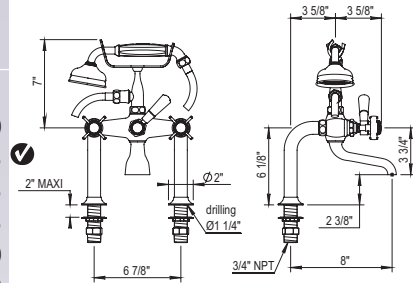

- Fixed Spout
- ¼-Turn Ceramic Disc
- Eccentric Centers +/- 3/4"
- Flow Rate: 11 GPM
- Vacuum Breaker Built Inside the Body
- All Metal Handle Available
- Anti-calcium Handshower

PC	$2140	
PN	$2345	✓
BN	$2495	
UB/AB	$2785	
CB/GB	$3150	
PG/MG	$3750	
PS/AS	$3895