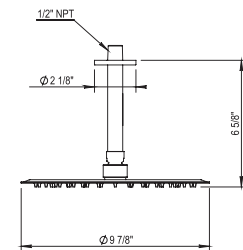

- 10" Stainless Steel/ Polished Chrome Shower Head With Anti-Calc Picots
- 1/2" NPT Connection
- Flow Rate: 3.2 GPM @45PSI
- Showerhead Restrictor Available Upon Request
- 50° rotating ball joint

PC	$720
NC	$865