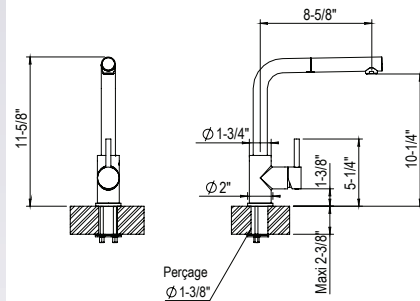

Kitchen Mixer with Swivel Spout

102.81.723

- Solid Brass
- Flow rate: 2.2 GPM

SS	$1275
COP	$2025
BG	$2025
GM	$2025

PVD FINISHES

SS
Stainless Steel

COP
Pink Copper

BG
Brushed Gold

GM
Gun Metal