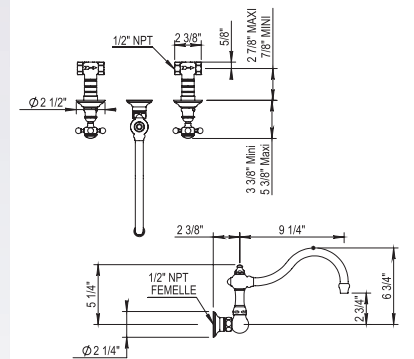

3-Hole Wall Mounted Kitchen Faucet

102.66.164

160.67.164

161.67.164

162.67.164

- Swivel Spout
- ¼-Turn Ceramic Disc
- Spout: ½" Female NPT
- Flow Rate: 2.2 GPM
- Roughs Available Ahead.
- Ref 100.92.046BT and 100.92.048BT That Can Be Found On Page 32
- Side Spray not Available

PC $1585
PN $1660
BN $1790
UB/AB $2190
CB/GB $2695
PG/MG $2975
PS/AS $3085