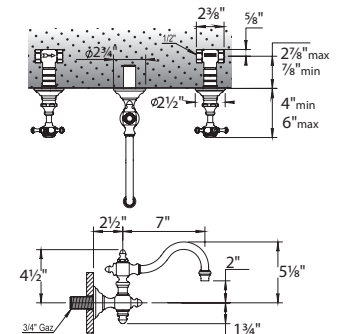

3-Hole Wall Mounted Basin Mixer

100.06.262

100.10.262

Trim Only available: i.e. 100.06.262PN-TO
Deduct $320 from complete list for Trim only Pricing

- Swivel Spout
- ¼-Turn Ceramic Disc
- Lift & Turn Drain HOP93.011
- Flow Rate: 2.2 GPM
- Roughs Available:
  100.92.046BT &
  100.92.048BT (Page 32)

PC $1815
PN $1910
BN $2060
UB/AB $2795
CB/GB $3095
PG/MG $3135
PS/AS $3530