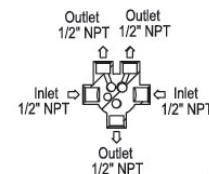

- 5-Way Concealed Diverter
- 2 Inlets / 3 Outlets
- Must Order Volume Control Trim

$530