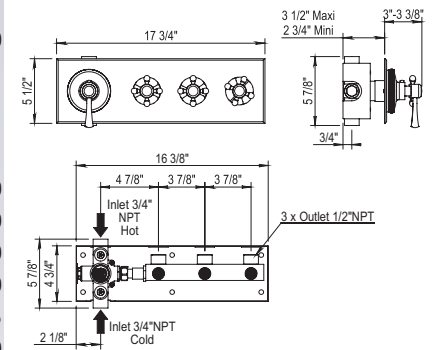

3/4" Thermostatic Rough & Ascott Thermostatic Trim

100.92.583BT

102.65.519

- 3/4" NPT Inlets
- 3 x 1/2" NPT Outlets
- 14 GPM @ 45 PSI
- 1 Outlet Plug Supplied
- Integrated Service Stops for Each Outlet

- Trim Plate for 100.92.583BT
- Solid Brass
- Plate is Reversible

$2040

- PC $2050
- PN $2360
- BN $2860
- UB/AB $2960
- CB/GB $3645
- PG/MG $4010
- PS/AS $4210