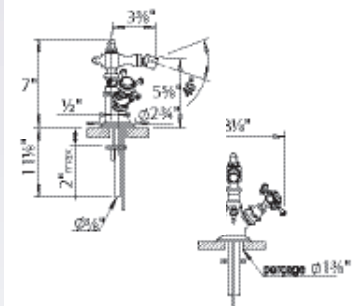

Single Hole Two Handle Bidet Mixer

100.06.311

- Swivel Spout
- ¼-Turn Ceramic Disc
- 40° Rotating Aerator

PC $1460
PN $1550
BN $1700
UB/AB $2060
CB/GB $2495
PG/MG $2800
PS/AS $2930