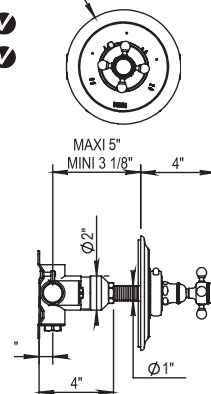

102.66.521

- Trim Plate for 102.92.591BT
- Solid Brass

160.67.521

161.67.521

162.67.521

- PC \$995 ✓
- PN \$1035 ✓
- BN \$1060
- UB/AB \$1365
- CB/GB \$1700
- PG/MG \$1880
- PS/AS \$1950

102.66.507

- Trim Plate for 102.92.591BT
- Solid Brass