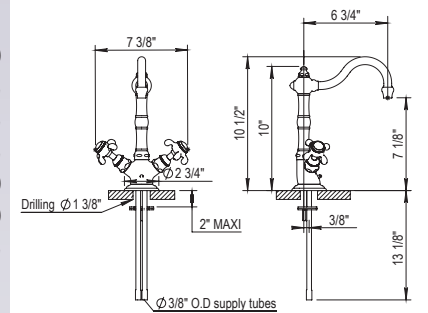

Single Hole Two-Handle Bar Faucet

102.07.139

- Swivel Spout
- 1/4-Turn Ceramic Disc
- Flow Rate: 2.2 GPM
- Side Spray not Available
- CalGreen Low Flow Aerator and Low Lead Available Upon Request

- PC $1290
- PN $1345
- BN $1445
- UB/AB $1775
- CB/GB $2190
- PG/MG $2420
- PS/AS $2525