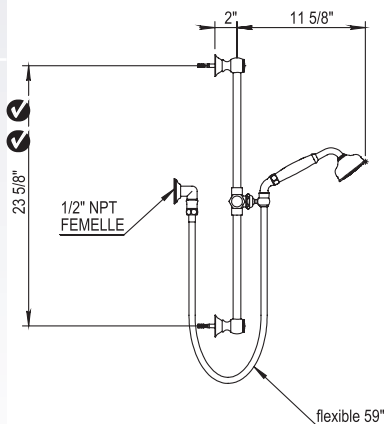

- Wall Union
- 59" Metal Hose
- Swiveling Handshower Holder
- 23 5/8" Sliding Wall Bar
- Cal Green Low Flow Aerator Available
- All Metal Handle Available
- Anti-calcium Handshower

PC	$1230	✓
PN	$1240	✓
BN	$1340	
UB/AB	$1700	
CB/GB	$2090	
PG/MG	$2305	
PS/AS	$2415