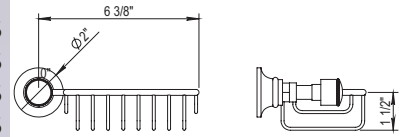

24" Towel Rail

102.28.611

- Solid Brass
- Mounting Hardware Included
- Cannot be cut to size

PC	\$725
PN	\$760
BN	\$810
UB/AB	\$995
CB/GB	\$1230
PG/MG	\$1365
PS / AS	\$1420

Single Robe Hook

102.28.613

- Solid Brass
- Mounting Hardware Included