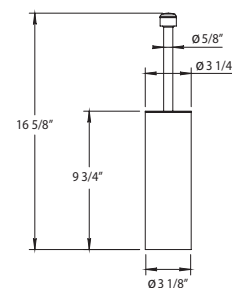

Ascott Toilet Brush Set

102.32.619

- Solid Brass
- Wall Hung
- Mounting Hardware Included

PC	$480
PN	$505
BN	$535
UB/AB	$660
CB/GB	$815
PG/MG	$900
PS/AS	$940