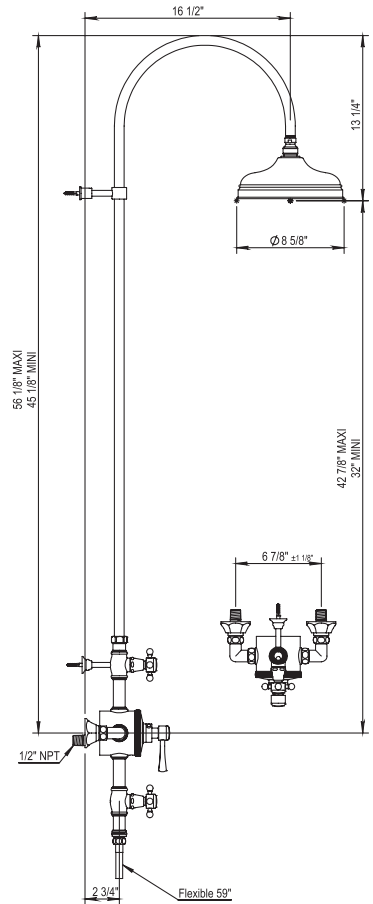

62 | 65 Ascott

Exposed Thermostatic Valve with Handshower

Retail Price

102.65.745-10

NEW! Larger Showerhead standard

- 10.6" Showerhead
- 60" Handshower Hose
- Includes Anti-calcium Handshower, Hose and Wall Hook
- Flow Rate: 9 GPM
- All Metal Handle Available
- Can Come Plugged Under Second Volume Control With Hand Shower And Hose Separate upon request
- Showerhead Restrictor Available Upon Request
- Option to change to 8" Showerhead by ordering **102.65.745**
- Showerhead with 50° rotating ball joint

PC	$5350
PN	$5885
BN	$6150
UB/AB	$7995
CB/GB	$9095
PG/MG	$10895
PS/AS	$11295

3/4" Thermostatic Rough & Ascott Thermostatic Trim

102.92.524BT

- 3/4" NPT Inlets
- 3/4" NPT Outlets
- Safety Stop @ 37 °C (99 Fahrenheit)
- 20 GPM @ 45 PSI
- 1 Outlet Plug Supplied
- No Service Stops

$2180

102.62.521

102.65.521

- Trim Plate for 102.92.524BT
- Solid Brass

PC	$1050
PN	$1100 ✓
BN	$1155
UB/AB	$1435
CB/GB	$1785
PG/MG	$1950
PS/AS	$2055

✓ **NOTE!** This check mark symbol indicates IN STOCK