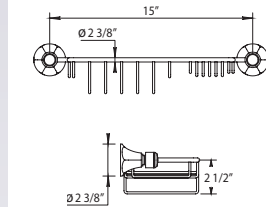

- Solid Brass
- Mounting Hardware Included

PC	\$960
PN	\$1010
BN	\$1075
UB/AB	\$1285
CB/GB	\$1630
PG/MG	\$1795
PS / AS	\$1875

Ascott Towel Ring

102.32.609

- Solid Brass
- Mounting Hardware Included

PC	\$425
PN	\$435
BN	\$480
UB/AB	\$645
CB/GB	\$730
PG/MG	\$805
PS / AS	\$840