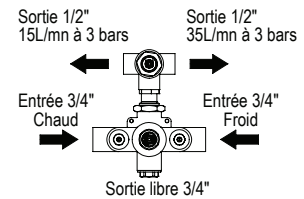

See page 30 for details

$1370 ✓