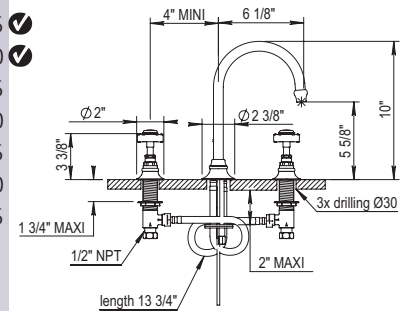

Retail Price

- PC $1125 ✓
- PN $1160 ✓
- BN $1315
- UB/AB $1560
- CB/GB $1915
- PG/MG $2110
- PS/AS $2215