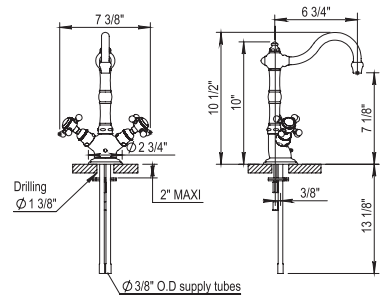

Retail Price

PC $1290
PN $1345
BN $1445
UB/AB $1805
CB/GB $2190
PG/MG $2420
PS/AS $2525