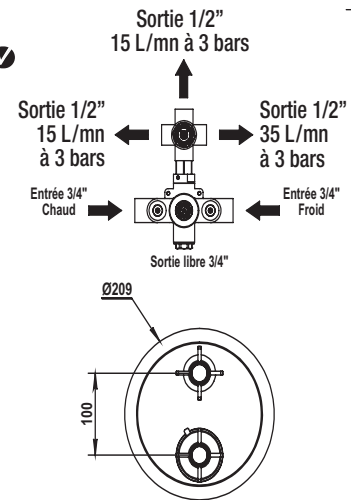

27 | 28 Dover

3/4" Thermostatic Rough with Integrated Diverter & Dover Thermostatic Trim

100.92.599BT

102.28.529

102.27.529

See page 30 for Details

- Single Function 3-Way Diverter
- Trim Plate for 100.92.599BT
- Solid Brass
- Safety Stop @ 37 °C (99 Fahrenheit)

Retail Price

$1420 ✓

PC	$1250
PN	$1440
BN	$1755
UB/AB	$1725
CB/GB	$2125
PG/MG	$2350
PS/AS	$2445