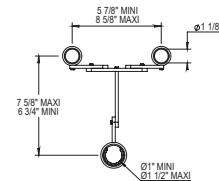

- PC \$770 ✓
- PN \$825 ✓
- BN \$915
- UB/AB \$1065
- CB/GB \$1305
- PG/MG \$1435
- PS/AS \$1495

4-Hole Deck Tub Shower Set With Handshower

100.06.464

100.10.464

- ¾" ¼-Turn Ceramic Disc
- Fixed Spout with Integrated Diverter
- Retractable handshower with 79" Hose
- Flow Rate: 14 GPM
- All Metal Handle Available
- Anti-calcium Handshower