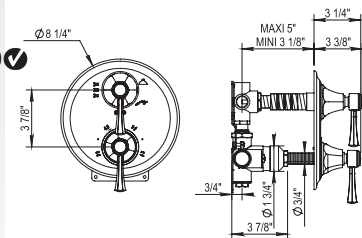

62 | 65 Ascott

3/4" Thermostatic Rough with Service Stops & Ascott Thermostatic Trim

100.92.591BT

- 3/4" NPT Inlets
- 3/4" NPT Outlets
- Safety Stop @ 37 °C (99 Fahrenheit)
- 14 GPM @ 45 PSI
- 1 Outlet Plug Supplied
- Integrated Service Stops

102.62.521

102.65.521

- Trim Plate for 100.92.591BT
- Solid Brass

3/4" Thermostatic Rough & Ascott Thermostatic Trim

100.92.593BT

- 3/4" NPT Inlets
- 3/4" NPT Outlets
- Safety Stops @ 37 °C (99 Fahrenheit)
- 14 GPM @ 45 PSI
- 1 Outlet Plug Supplied
- Single Function 2 Way Diverter
- Integrated Service Stops

102.62.523

102.65.523

62.523 is lever on bottom, and cross on top
65.523 has 2 levers

- Single Function 2 Way Diverter
- Trim Plate for 100.92.593BT
- Solid Brass
- Safety Stop @ 37 °C (99 Fahrenheit)

3/4" Thermostatic Rough with Integrated Diverter & Ascott Thermostatic Trim

100.92.599BT

- 3/4" NPT Inlets
- 3/4" NPT Outlets
- Safety Stops @ 37 °C (99 Fahrenheit)
- 14 GPM @ 45 PSI
- 1 Outlet Plug Supplied
- Single Function 3 Way Diverter
- Integrated Service Stops

102.62.529

102.65.529

62.529 is lever on bottom, and cross on top
65.529 has 2 levers

- Single Function 3 Way Diverter
- Trim Plate for 100.92.599BT
- Solid Brass
- Safety Stop @ 37 °C (99 Fahrenheit)

Retail Price

$690

- PC $1050
- PN $1100
- BN $1155
- UB/AB $1435
- CB/GB $1785
- PG/MG $1950
- PS/AS $2055

$1370

- PC $1355
- PN $1505
- BN $1540
- UB/AB $1595
- CB/GB $2435
- PG/MG $2675
- PS/AS $2805

$1420

- PC $1385
- PN $1505
- BN $1700
- UB/AB $2005
- CB/GB $2460
- PG/MG $2720
- PS/AS $2835