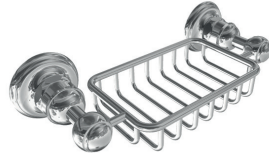

Montmartre Soap Basket

102.07.606