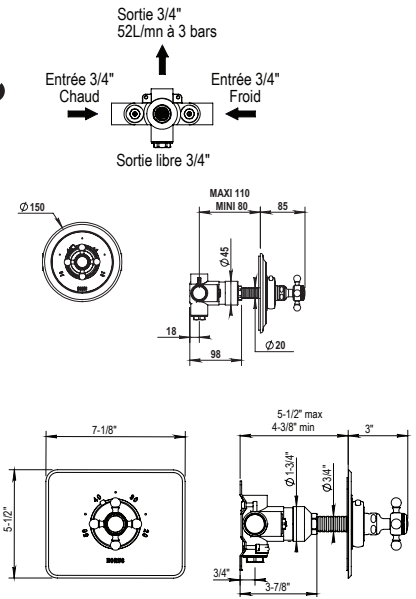

02 Eloïse

3/4" Thermostatic Rough with Service Stops & Eloïse Thermostatic Trim

100.92.591BT

See page 30 for details

Retail Price

$690 ✓

100.01.521

- Trim Plate for 100.92.591BT
- Solid Brass

PC $985
PN $1015
BN $1070
UB/AB $1495
CB/GB $1675
PG/MG $1850
PS/AS $1930

100.01.507

- Trim Plate for 100.92.591BT
- Solid Brass

NEW!

PC $1025
PN $1055
BN $1115
UB/AB $1595
CB/GB $1745
PG/MG $1970
PS/AS $2059