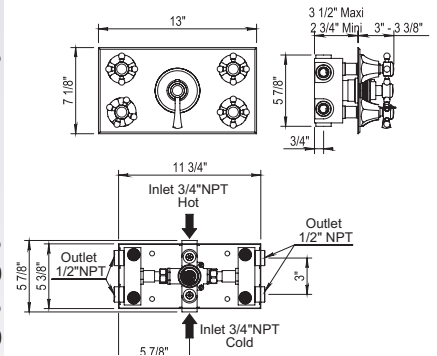

- Trim Plate for 100.92.584BT
- Solid Brass
- Plate is Reversible

\$2325

- PC \$2365
- PN \$2720
- BN \$3455
- UB/AB \$3420
- CB/GB \$4195
- PG/MG \$4630
- PS/AS \$4835

62 | 65 Ascott

Ascott Volume Control Trim Only