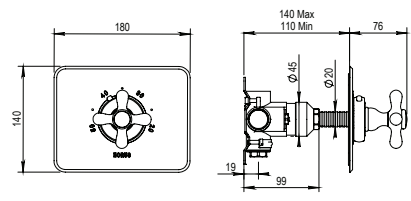

PC $990
PN $1135
BN $1380
UB/AB $1535
CB/GB $1680
PG/MG $1895
PS/AS $1979