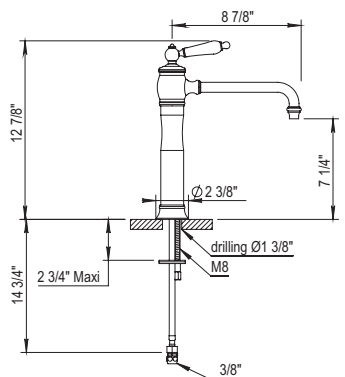

- Swivel Spout
- Ceramic Disc Cartridge
- Flow Rate: 2.2 GPM
- All Metal Lever Handle Available
- **Drain is Not Included**
- Lift And Turn Drain Available On Request HOP92.023 (p.91)
- CalGreen Low Flow Aerator and Low Lead Available

- PC $1165
- PN $1220
- BN $1355
- UB/AB $1645
- CB/GB $2040
- PG/MG $2250
- PS/AS $2345