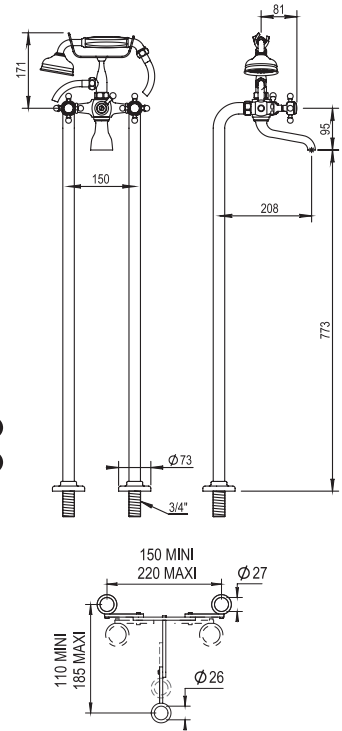

Exposed Thermostatic Valve with Handshower

100.02.544-10

NEW! Larger
Showerhead Standard

- 10.6" Showerhead
- 59" Shower Hose
- Includes anti calcium handshower, hose and wall hook
- Can come plugged under second volume control with handshower and hose separate upon request
- Showerhead restrictor available upon request
- Option to change to 8" by ordering 100.02.544
- Showerhead with 50° rotating ball joint