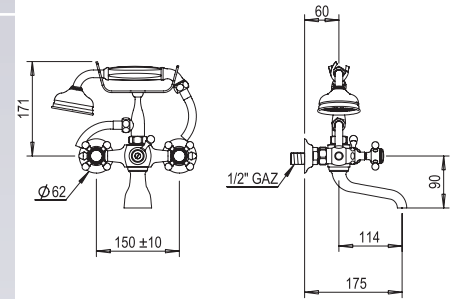

- Fixed Spout
- ¼-Turn Ceramic Disc
- 59" Shower Hose
- Flow Rate: 11 GPM
- Vacuum Breaker Built Inside the Body
- All Metal Handle Available
- Anti-calcium Handshower
- Lever Middle handle

- PC $2135
- PN $2235
- BN $2445
- UB/AB $3245
- CB/GB $3625
- PG/MG $4010
- PS/AS $4115