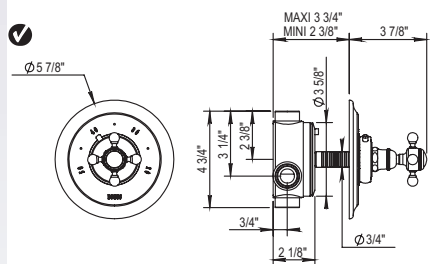

3/4" Thermostatic Rough with Service Stops & Saint Germain Thermostatic Trim

100.92.524BT

See page 29 for details

$2180