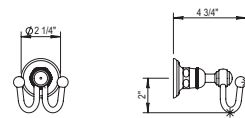

- Solid Brass
- Mounting Hardware Included

PC	$315
PN	$365
BN	$430
UB/AB	$440
CB/GB	$540
PG/MG	$595
PS/AS	$615