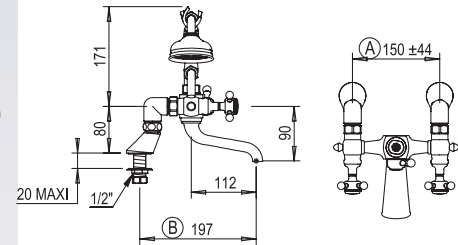

- Fixed Spout
- ¼-Turn Ceramic Disc
- 59" Shower Hose
- Eccentric Centers ± 1"
- Flow Rate: 11 GPM
- Vacuum Breaker Built Inside the Body
- All Metal Handle Available
- Anti-calcium Handshower
- Lever Middle handle

- PC $2420
- PN $2535
- BN $2730
- UB/AB $3350
- CB/GB $4110
- PG/MG $4525
- PS/AS $4735