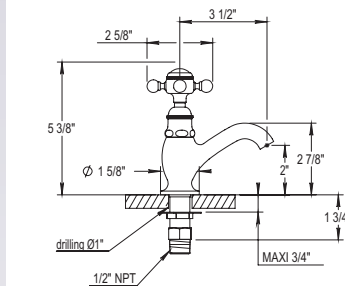

Basin Pillar Tap

102.66.231

160.67.231

161.67.231

162.67.231

- Fix Spout
- ¼-Turn Ceramic Disc
- No Aerator

- PC \$445
- PN \$475
- BN \$520
- UB/AB \$615
- CB/GB \$755
- PG/MG \$840
- PS/AS \$875

Single Hole Two-Handle Bidet Mixer