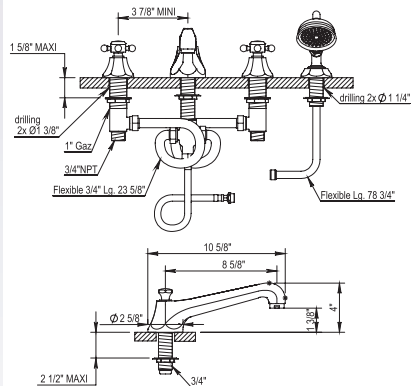

8" Tub Spout

102.20.471

- Solid Brass
- ¾" Female NPT

PC	$950
PN	$985
BN	$1050
UB/AB	$1395
CB/GB	$1595
PG/MG	$1895
PS/AS	$1995