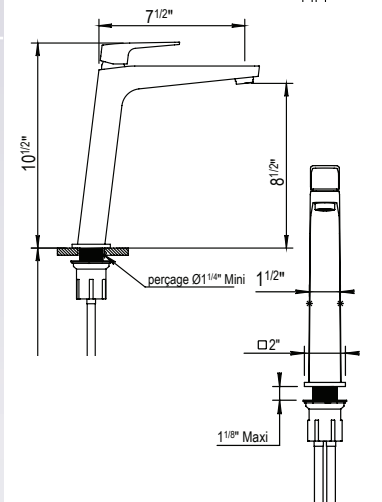

- Fixed Spout
- ¼-Turn Ceramic Disc
- Flow Rate: 2.2 GPM
- Water Saver at Half Way Point

- PC $750
- SC $1095
- SG $1095
- GM $1095
- SN $1095
- MB $1095