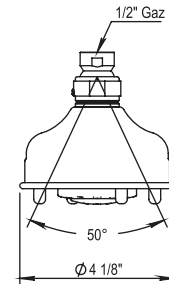

Shower

10.6" Shower Head

B006976

- 10.6" Diameter
- 1/2" F Connection
- 50° Rotating Ball Joint
- Anti-calcium Showerhead
- Showerhead Restrictor Available Upon Request

Retail Price

PC $910 ✓
PN $1020 ✓
BN $1230
UB/AB $1365
CB/GB $1530
PG/MG $1685
PS/AS $1765

8" Shower Head

100.92.925

- 8" Diameter
- 1/2" F Connection
- 50° Rotating Ball Joint
- Anti-calcium Showerhead
- Showerhead Restrictor Available Upon Request

PC $930 ✓
PN $1070 ✓
BN $1305
UB/AB $1290
CB/GB $1580
PG/MG $1745
PS/AS $1830

6" Shower Head

100.92.945

- 6" Diameter
- 1/2" F Connection
- 50° Rotating Ball Joint
- Anti-calcium Showerhead
- Showerhead Restrictor Available Upon Request

PC $740 ✓
PN $845 ✓
BN $1035
UB/AB $1020
CB/GB $1255
PG/MG $1365
PS/AS $1435

4 1/8" Adjustable Shower Head

100.92.435

- 4 1/8" Diameter
- 1/2" F Connection
- 50° Rotating Ball Joint
- Anti-calcium Showerhead
- Showerhead Restrictor Available upon request

PC $550 ✓
PN $630 ✓
BN $770
UB/AB $755
CB/GB $935
PG/MG $1025
PS/AS $1075

Ceiling Arm

100.92.540

- 5" Ceiling Arm
- 1/2" NPT Connection

PC $235 ✓
PN $265 ✓
BN $325
UB/AB $320
CB/GB $385
PG/MG $440
PS/AS $455

Shower Arm 90°

100.92.926

- 18" Shower Arm
- 1/2" NPT Connection
- Arm On a 90° Angle

PC $370 ✓
PN $425 ✓
BN $525
UB/AB $510
CB/GB $635
PG/MG $700
PS/AS $730

✓ **NOTE!** This check mark symbol indicates IN STOCK