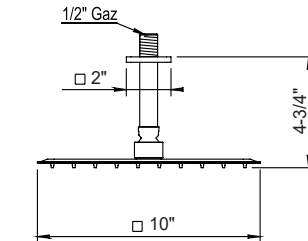

55 Myriad

PC Chrome
Chrome

BC Black Chrome
Chrome Noir

PG Polished Gold
Doré Brillant

Handshower and Hose Set

100.55.582

- 59" Metal Hose
- Swiveling Handshower Holder
- All Metal Handle

Retail Price

PC $435
BC $490
PG $745

Shower Heads

100.55.536

- 10" Stainless Steel Shower Head with Anti-scale nozzles
- 1/2" NPT Connection
- Flow Rate: 12L/min
- Showerhead Restrictor available upon request
- 50° rotating ball joint

PC $795

100.55.537

- 10" Stainless Steel Shower Head with Anti-scale nozzles
- 1/2" NPT Connection
- Flow Rate: 14L/min
- Showerhead Restrictor available upon request
- 50° rotating ball joint

PC $1070
BC $1200
PG $1805

100.55.540

- 10" Stainless Steel Shower Head with Anti-scale nozzles
- 1/2" NPT Connection
- Flow Rate: 12L/min
- Showerhead Restrictor available upon request
- 50° rotating ball joint

PC $615

100.55.538

- 10" Stainless Steel Shower Head with Anti-scale nozzles
- 1/2" NPT Connection
- Flow Rate: 14L/min
- Showerhead Restrictor available upon request
- 50° rotating ball joint

PC $880
BC $985
PG $1495