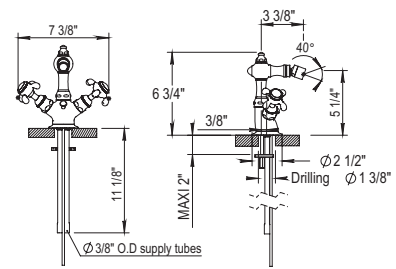

PC	\$445
PN	\$475
BN	\$520
UB/AB	\$615
CB/GB	\$740
PG/MG	\$840
PS/AS	\$875

Single Hole Two-Handle Bidet Mixer

102.07.311

- Swivel Spout
- ¼-Turn Ceramic Disc
- 40° Rotating Aerator

PC	\$1265
PN	\$1320
BN	\$1420
UB/AB	\$1700
CB/GB	\$2145
PG/MG	\$2365
PS/AS	\$2465