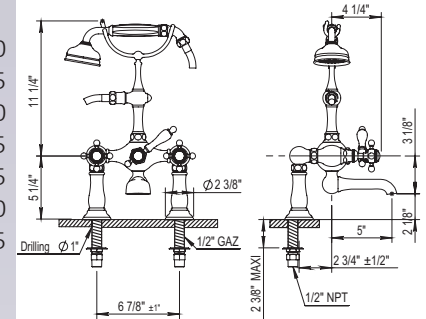

161.67.463

162.67.463

- Fixed Spout
- Includes T Connection
- Includes Hoses
- Flow Rate: 14 GPM
- ¼-Turn Ceramic Disc

Retail Price

- PC \$1740
- PN \$1785
- BN \$1880
- UB/AB \$2405
- CB/GB \$2955
- PG/MG \$3260
- PS/AS \$3415