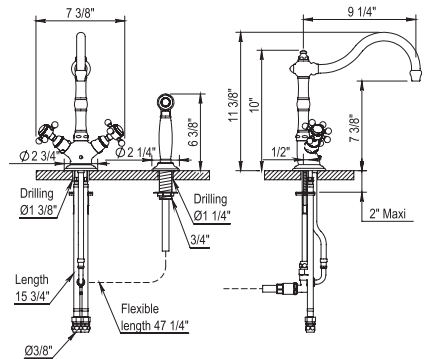

102.66.123

- Swivel Spout
- ¼-Turn Ceramic Disc
- Flow Rate: 2.2 GPM
- 47" Spray Hose
- Vacuum Breaker Included in Handheld

PC \$1985
 PN \$2055
 BN \$2185
 UB/AB \$2730
 CB/GB \$3285
 PG/MG \$3760
 PS/AS \$3900