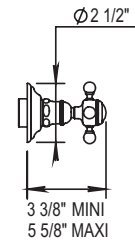

Retail Price

PC	$320	✓
PN	$345	✓
BN	$370	
UB/AB	$440	
CB/GB	$550	
PG/MG	$605	
PS/AS	$645