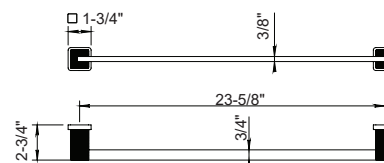

PC \$590
BC \$665
PG \$995

24" Towel Rail

100.55.611

- Solid Brass
- Mounting Hardware Included

PC \$665
BC \$745
PG \$1135

Toilet Roll Holder

100.55.617

- Solid Brass
- Mounting Hardware Included