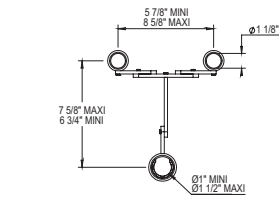

PC $770 ✓
PN $825 ✓
BN $915
UB/AB $1065
CB/GB $1305
PG/MG $1435
PS/AS $1495