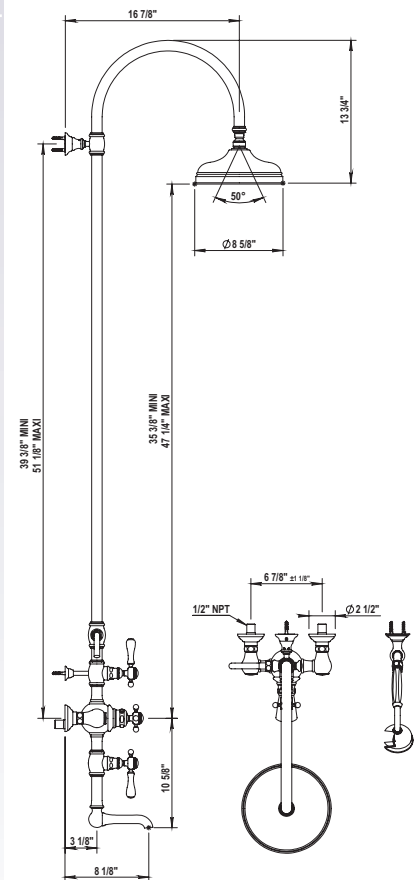

- Two ¼-Turn Ceramic Disc Volume Control
- 10.6" Showerhead
- 60" Handshower Hose
- Integrated Diverter for Anti-calcium Handshower
- Includes Handshower, Hose and Wall Hook
- Flow Rate: 9 GPM
- All Metal Handle Available
- **Integrated Service Stops**
- Showerhead Restrictor Available Upon Request
- Option to change to 8" by ordering **160/161/162.67.754**
- Showerhead with 50° rotating ball joint

- PC $7925
- PN $8265
- BN $8725
- UB/AB $10,915
- CB/GB $13,130
- PG/MG $14,825
- PS/AS $15,445