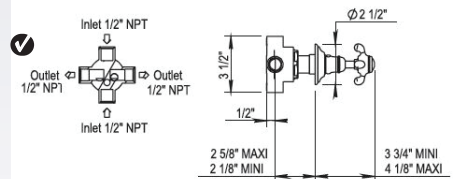

1/2" Two way in wall diverter with no shared ports

100.92.030BT

- 4 Way Concealed diverter
- 2 Inlets / 2 Outlets
- Must Order Volume Control Trim

$475