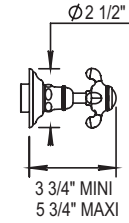

- Trim for 1/2" or 3/4" Volume Control Roughs
- Trim for in Wall Diverters

PC	$320
PN	$345
BN	$370
UB/AB	$440
CB/GB	$550
PG/MG	$610
PS/AS	$615