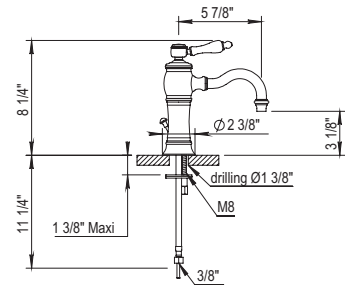

66 67 Saint Germain

Emily Single Lever Basin Mixer

100.01.708

- Swivel Spout
- Ceramic Disc Cartridge
- Flow Rate: 2.2 GPM
- All Metal Lever Handle Available
- CalGreen Low Flow Aerator and Low Lead Available

Retail Price

- PC $1090
- PN $1145
- BN $1310
- UB/AB $1735
- CB/GB $1960
- PG/MG $2345
- PS/AS $2460