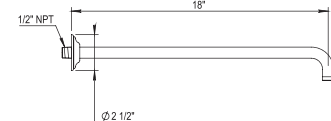

✓ **NOTE!** This check mark symbol indicates IN STOCK