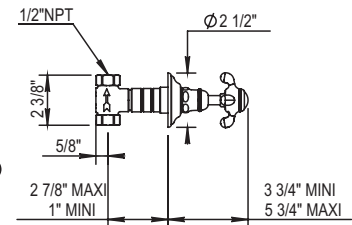

07 | 50 Montmartre

Montmartre Volume Control Trim Only

Retail Price

102.07.578

- Trim for 1/2" or 3/4" Volume Control Roughs
- Trim for in Wall Diverters

PC	$320
PN	$345
BN	$370
UB/AB	$440
CB/GB	$550
PG/MG	$610
PS/AS	$615

102.50.578

1/2" Volume Control Rough- Closing clockwise

100.92.046BT

- Unfinished Brass
- 1/4-Turn Ceramic Disc
- Flow Rate: 12 GPM @ 45 PSI
- Must Order Volume Control Trim

$160

1/2" Volume Control Rough- Closing counterclockwise

100.92.048BT

- Unfinished Brass
- 1/4-Turn Ceramic Disc
- Flow Rate: 12 GPM @ 45 PSI
- Must Order Volume Control Trim

$160