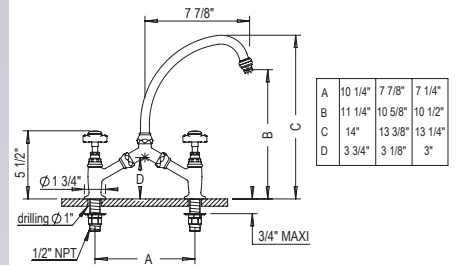

Retail Price

PC \$930
 PN \$1045
 BN \$1165
 UB/AB \$1330
 CB/GB \$1630
 PG/MG \$1805
 PS/AS \$1880

Single Hole Gooseneck Kitchen Faucet

102.28.133

- Swivel Spout
- ¼-Turn Ceramic Disc
- Flow Rate: 2.2 GPM
- Side Spray not Available