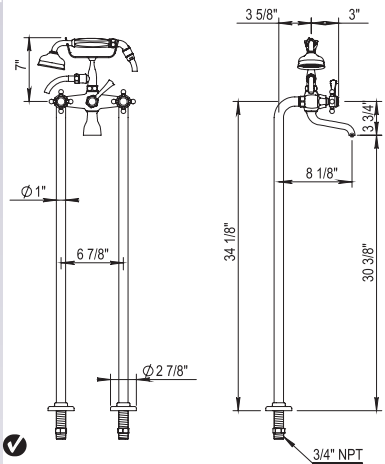

- Fixed Spout
- ¼-Turn Ceramic Disc
- 59" Shower Hose
- ¾" NPT Connections
- Flow Rate: 11 GPM
- Vacuum Breaker Built Inside the Body
- All Metal Handle Available
- Anti-calcium Handshower

T-Connector
for Floor Risers
100.00.499

- Drain Diameter:
  1" min to 1 ½" max

Floor installed version on
page 55

PC	$3430
PN	$3560
BN	$3685
UB/AB	$5015
CB/GB	$5695
PG/MG	$6815
PS/AS	$7125

PC	$770
PN	$825
BN	$915
UB/AB	$1065
CB/GB	$1305
PG/MG	$1435
PS/AS	$1495