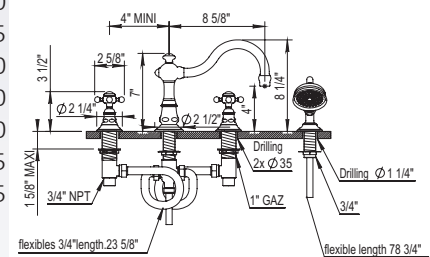

- ¾" ¼-Turn Ceramic Disc
- Fixed Spout with Integrated Diverter

- Retractable handshower with 79" Hose
- Flow Rate: 14 GPM
- All Metal Handle Available
- Anti-calcium Handshower

PC	$2500
PN	$2585
BN	$2740
UB/AB	$3450
CB/GB	$4250
PG/MG	$4685
PS/AS	$4905