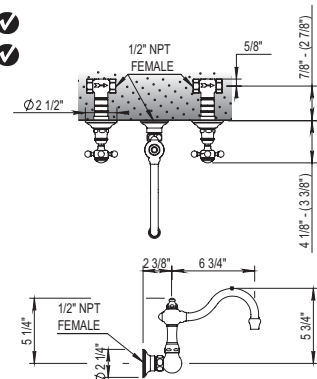

3-Hole Wall Mounted Basin Mixer

- 102.66.262
- 160.67.262
- 161.67.262
- 162.67.262

- Swivel Spout
- ¼-Turn Ceramic Disc
- Lift & Turn Drain HOP92.011
- Flow Rate: 2.2 GPM
- Roughs available:
  100.92.046BT And
  100.92.048BT (Page 32)
- CalGreen Low Flow Aerator and Low Lead Available

- PC $1565 ✓
- PN $1635 ✓
- BN $1760
- UB/AB $2160
- CB/GB $2655
- PG/MG $2935
- PS/AS $3070