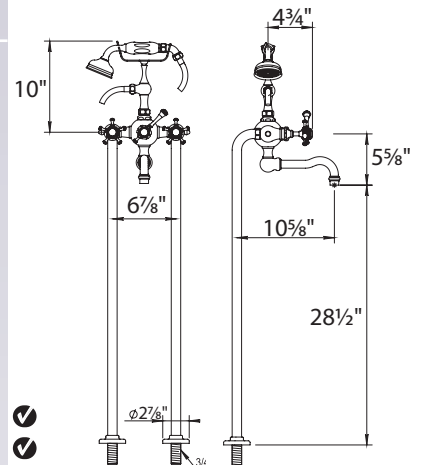

T-Connector for Floor Risers

- Drain Diameter: 1" min to 1 ½" max

Floor installed version on page 55

- PC $4615
- PN $4850
- BN $5310
- UB/AB $7160
- CB/GB $7845
- PG/MG $8830
- PS/AS $9235

- PC $770 ✓
- PN $825 ✓
- BN $915
- UB/AB $1065
- CB/GB $1305
- PG/MG $1435
- PS/AS $1495

4-Hole Deck Tub Shower Set With Handshower

100.06.464

100.10.464

- ¾" ¼-Turn Ceramic Disc
- Fixed Spout with Integrated Diverter
- Retractable handshower with 79" Hose
- Flow Rate: 14 GPM
- All Metal Handle Available
- Anti-calcium Handshower

- PC $3065
- PN $3210
- BN $3455
- UB/AB $4320
- CB/GB $5205
- PG/MG $5855
- PS/AS $6125