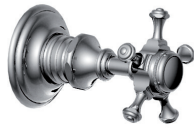

- Trim for 1/2" or 3/4" Volume Control Roughs
- Trim for in Wall Diverters

Retail Price

PC	$435
PN	$445
BN	$530
UB/AB	$675
CB/GB	$735
PG/MG	$830
PS/AS	$870