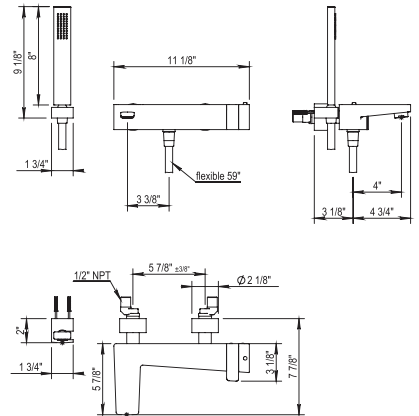

- Fixed Spout
- 1/4-Turn Ceramic Disc
- 1/2" NPT Connections
- Flow Rate: 5.8 GPM

- PC \$1995
- SC \$2895
- SG \$2895
- GM \$2895
- SN \$2895
- MB \$2895

CONTEMPORARY COLLECTION

NEW WAVE

“PART OF A LARGE OCEAN,
BUT REMAINS A SINGLE DROP
OF WATER”