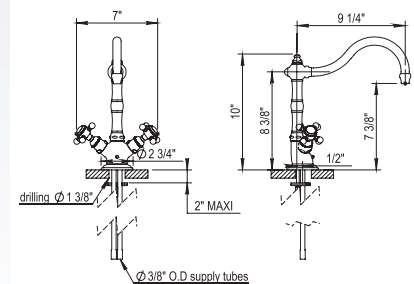

- Swivel Spout
- ¼-Turn Ceramic Disc
- Flow Rate: 2.2 GPM
- Side Spray not Available

PC $1290
PN $1345
BN $1445
UB/AB $1775
CB/GB $2190
PG/MG $2420
PS/AS $2525