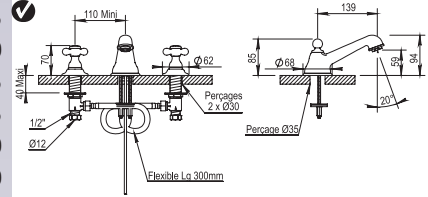

Retail Price

- PC $ 1125
- PN $1265
- BN $1530
- UB/AB $1715
- CB/GB $1915
- PG/MG $2110
- PS/AS $2210