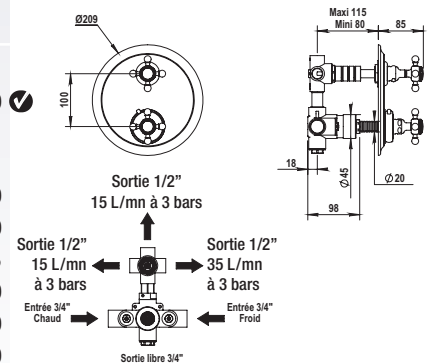

3/4" Thermostatic Rough with Integrated Diverter & Eloïse Thermostatic Trim

100.92.599BT

See page 30 for details

$1420 ✓

100.01.529

- Single Function 3 Way Diverter
- Trim Plate for 100.92.599BT
- Solid Brass
- Safety Stop @ 37 °C (99 Fahrenheit)

PC $1300
PN $1490
BN $1815
UB/AB $1950
CB/GB $2210
PG/MG $2440
PS/AS $2545