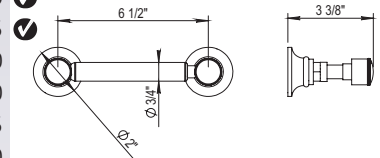

- Solid Brass
- Mounting Hardware Included

PC	$660
PN	$695
BN	$710
UB/AB	$910
CB/GB	$1095
PG/MG	$1230
PS / AS	$1290