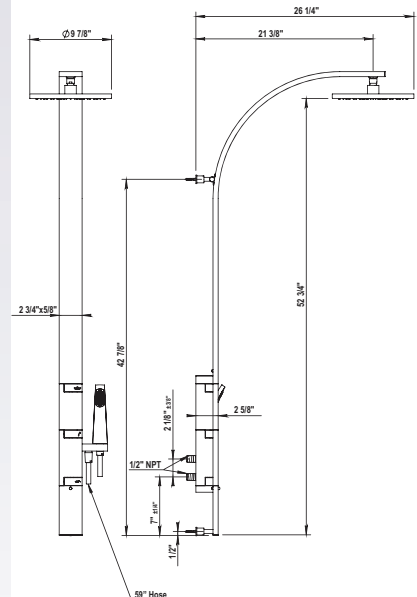

- 10" Showerhead
- 60" Handshower Hose
- Integrated Fixed Handshower Hook
- ¼-Ceramic Cartridge
- Anti-calcium Handshower and Showerhead
- Showerhead Restrictor Available Upon Request
- 50° rotating ball joint

- PC $5645
- NC $6595