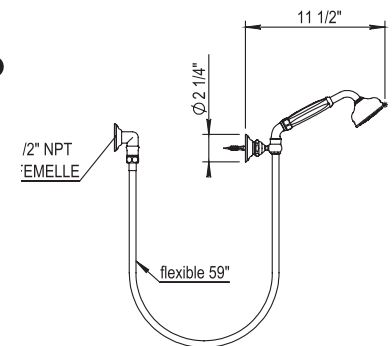

07 | 50 Montmartre

3/4" Thermostatic Rough & Montmartre Thermostatic Trim

100.92.597BT

- 3/4" NPT Inlets
- 2 x 1/2" NPT Outlets
- 14 GPM @ 45 PSI
- 1 Outlet Plug Supplied
- Integrated Service Stops for Each Outlet

Retail Price

$1580 ✓

102.07.527

- Trim Plate for 100.92.597BT
- Solid Brass
- Plate is Reversible

- PC $1640 ✓
- PN $1730 ✓
- BN $1795
- UB/AB $2215
- CB/GB $2735
- PG/MG $3015
- PS/AS $3085

Vintage Handshower and Fixed Handshower Holder

100.01.589

- Wall Union
- 59" Metal Hose
- Fixed Handshower Holder
- Flow Rate: 2.2 GPM
- All Metal Handle Available
- Anti-calcium Handshower

- PC $765
- PN $810 ✓
- BN $875
- UB/AB $1025
- CB/GB $1330
- PG/MG $1470
- PS/AS $1540

Vintage Handshower and Sliding Wall Bar Set

100.01.532

- Wall Union
- 59" Metal Hose
- Swiveling Handshower Holder
- 23 5/8" Sliding Wall Bar
- All Metal Handle Available
- Anti-calcium Handshower

- PC $1230 ✓
- PN $1240 ✓
- BN $1340
- UB/AB $1700
- CB/GB $2090
- PG/MG $2305
- PS/AS $2415

Massage Body Spray

100.00.573

- 1/2" NPT Adaptor Connection
- Anti-Calcium Massage Body Spray

- PC $215
- PN $245
- BN $305
- UB/AB $325
- CB/GB $345
- PG/MG $415
- PS/AS $435

✓ **NOTE!** This check mark symbol indicates IN STOCK