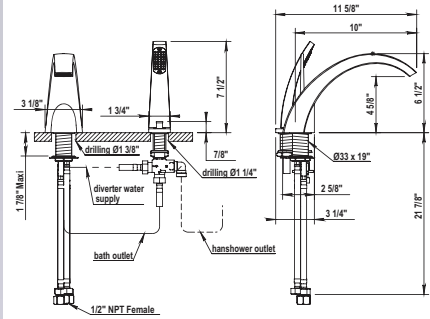

40 New Wave - Special Order

2-Hole Single Lever Deck Mounted Tubfiller with Handshower

100.40.766

- Fixed Spout
- Ceramic Disc Cartridge
- Integrated Diverter
- Flow Rate: 4.5 GPM
- Anti-calcium Handshower

Retail Price

- PC $2285
- NC $2605
- SC $3570
- SG $3570
- GM $3570
- SN $3570
- CHPVD $4050
- PIPVD $4050
- BLPVD $4050