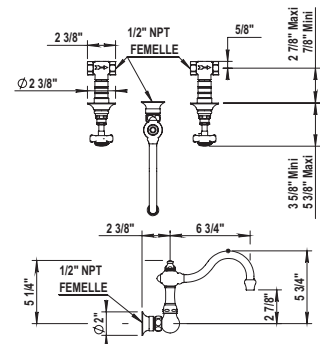

27 | 28 Dover

3-Hole Gooseneck Basin Mixer

102.28.261

102.27.261

- Swivel Spout
- ¼-Turn Ceramic Disc
- Flow Rate: 2.2 GPM
- CalGreen Low Flow Aerator and Low Lead Available

Retail Price

- PC $1125 ✓
- PN $1160 ✓
- BN $1315
- UB/AB $1560
- CB/GB $1915
- PG/MG $2110
- PS/AS $2215

3-Hole Basin Mixer

102.26.260

102.27.260

- Fixed Spout
- ¼-Turn Ceramic Disc
- Flow Rate: 2.2 GPM
- CalGreen Low Flow Aerator and Low Lead Available

- PC $1125 ✓
- PN $1160 ✓
- BN $1315
- UB/AB $1560
- CB/GB $1915
- PG/MG $2110
- PS/AS $2215

3-Hole Basin Mixer

102.28.262

102.27.262

- Swivel Spout
- ¼-Turn Ceramic Disc
- Lift & Turn Drain HOP93.011
- Flow Rate: 2.2 GPM
- CalGreen Low Flow Aerator and Low Lead Available
- Roughs Available Ref 100.92.046BT & 100.92.048BT (Page 32)

- PC $1480
- PN $1550
- BN $1760
- UB/AB $2160
- CB/GB $2660
- PG/MG $2935
- PS/AS $3075

Trim Only available: i.e. 102.27.262PN-TO
Deduct $320 from complete list for Trim only Pricing

Single Hole Two-Handle Basin Mixer

102.28.208

- Fixed Spout
- ¼-Turn Ceramic Disc
- Flow Rate: 2.2 GPM

- PC $810
- PN $920
- BN $1195
- UB/AB $1160
- CB/GB $1430
- PG/MG $1570
- PS/AS $1645

Single Hole Two-Handle Bidet Mixer

102.28.311

- Swivel Spout
- ¼-Turn Ceramic Disc
- 40° Rotating Aerator
- Flow Rate: 2.2 GPM

- PC $810
- PN $920
- BN $1195
- UB/AB $1160
- CB/GB $1430
- PG/MG $1570
- PS/AS $1645

✓ **NOTE!** This check mark symbol indicates IN STOCK