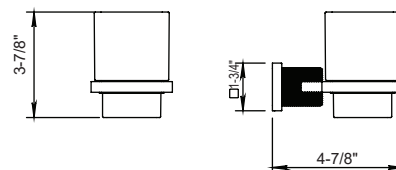

PC \$395
BC \$430
PG \$670

Wall Soap Dish

100.55.605

- Solid Brass
- Porcelain Soap Dish
- Mounting Hardware Included

PC \$345
BC \$385
PG \$610

Towel Ring

100.55.609

- Solid Brass
- Mounting Hardware Included