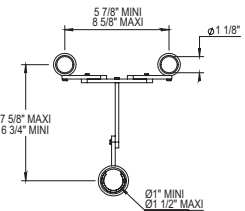

4-Hole Deck Tub Shower Set With Handshower

102.66.464

160.67.464

161.67.464

162.67.464

- ¾" ¼-Turn Ceramic Disc
- Fixed Spout with Integrated Diverter

- Retractable handshower with 79" Hose
- Flow Rate: 14 GPM
- All Metal Handle Available
- Anti-calcium Handshower