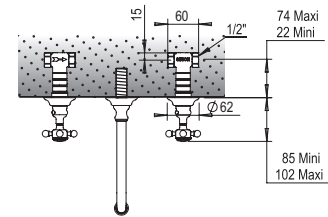

Retail Price

- PC $1230
- PN $1290
- BN $1380
- UB/AB $1795
- CB/GB $2085
- PG/MG $2295
- PS/AS $2415