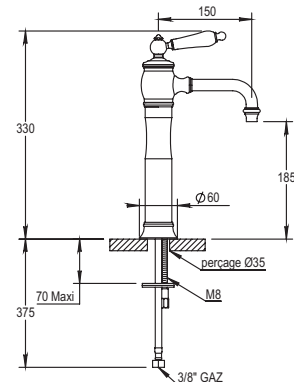

- Swivel Spout
- Ceramic Disc Cartridge
- Flow Rate: 2.2 GPM
- All Metal Lever Handle Available
- Drain is Not Included
- Lift And Turn Drain Available On Request HOP92.023 (p.91)
- CalGreen Low Flow Aerator Available

PC $1320
PN $1390
BN $1500
UB/AB $2010
CB/GB $2190
PG/MG $2465
PS/AS $2570