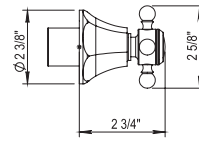

102.62.578

102.35.578

- Trim for 1/2" or 3/4" Volume Control Roughs
- Trim for in Wall Diverters

Retail Price

- PC \$390
- PN \$410
- BN \$435
- UB/AB \$560
- CB/GB \$690
- PG/MG \$760
- PS/AS \$795

1/2" Volume Control Rough- Closing clockwise