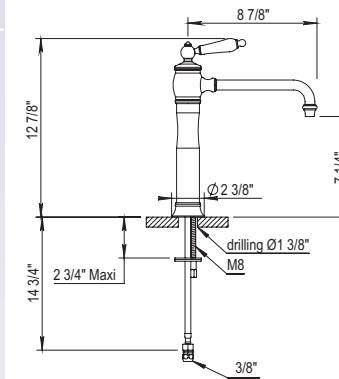

- Swivel Spout
- Ceramic Disc Cartridge
- Flow Rate: 2.2 GPM
- All Metal Lever Handle Available
- Drain is Not Included
- Lift And Turn Drain Available On Request HOP92.023 (p.91)
- CalGreen Low Flow Aerator and Low Lead Available

- PC $1165
- PN $1220
- BN $1355
- UB/AB $1645
- CB/GB $2040
- PG/MG $2250
- PS/AS $2345