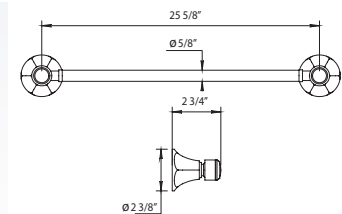

- Solid Brass
- Mounting Hardware Included
- Cannot be cut to size

PC	$840
PN	$885
BN	$945
UB/AB	$1230
CB/GB	$1430
PG/MG	$1570
PS / AS	$1645