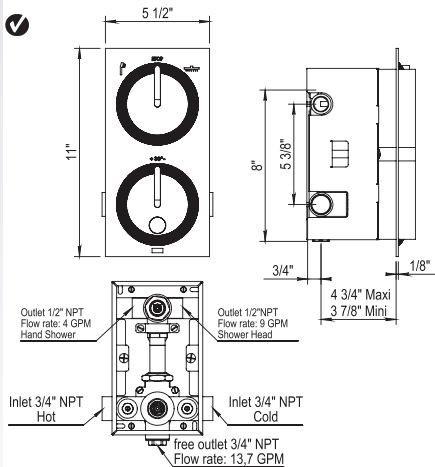

- PC \$2515
- NC \$3025
- SC \$4360
- SG \$4360
- GM \$4360
- SN \$4360
- CHPVD \$4945
- PIPVD \$4945
- BLPVD \$4945

40 New Wave - Special Order

Handshower and Fixed Handshower Holder

100.40.590

- Wall Union
- 59" Metal Hose
- Fixed Handshower Holder
- Anti-calcium Handshower