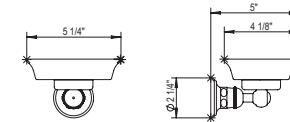

- Solid Brass
- Porcelain Soap Dish
- Mounting Hardware Included

PC	$275
PN	$310
BN	$375
UB/AB	$405
CB/GB	$460
PG/MG	$510
PS/AS	$535