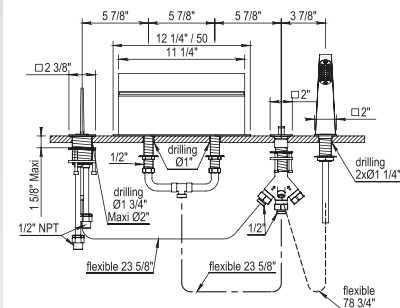

- 5 Hole Deck Mounted Bath Mixer
- Diverter for Hand Shower and Spout
- Waterfall Bath Spout Width 11 1/4"
- 79" Metal Hose
- Flow Rate: 7 GPM
- Anti-calcium Handshower

PC $4790
SC $8105
SG $8105
GM $8105
SN $8105
CHPVD $9185
PIPVD $9185
BLPVD $9185