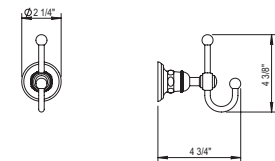

- Solid Brass
- Mounting Hardware Included

PC	$390
PN	$450
BN	$545
UB/AB	$585
CB/GB	$665
PG/MG	$795
PS/AS	$820