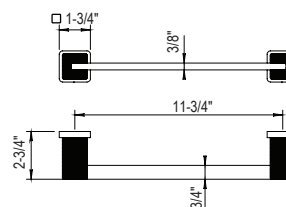

- Solid Brass
- Mounting Hardware Included

PC $590
BC $665
PG $995