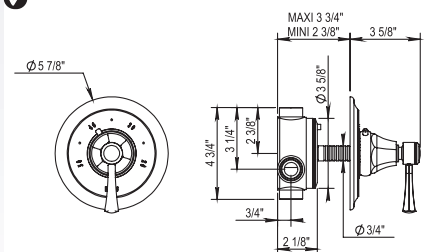

\$2180

102.62.521

102.65.521

- Trim Plate for 102.92.524BT
- Solid Brass

PC	\$1050
PN	\$1100 ✓
BN	\$1155
UB/AB	\$1435
CB/GB	\$1785
PG/MG	\$1950
PS/AS	\$2055

✓ **NOTE!** This check mark symbol indicates IN STOCK