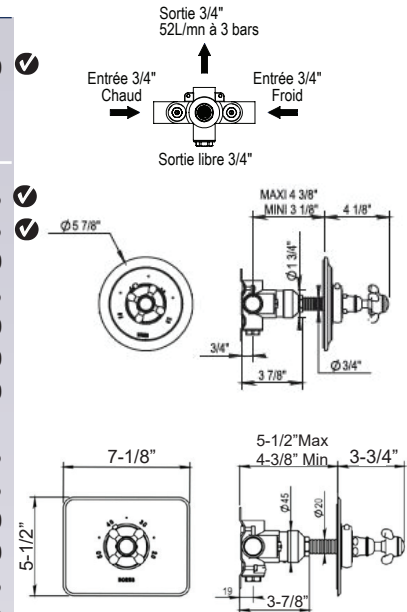

07 | 50 Montmartre

3/4" Thermostatic Rough with Service Stops & Montmartre Thermostatic Trim

100.92.591BT

See page 30 for details

$690

102.07.521

102.50.521

- Trim Plate for 100.92.591BT
- Solid Brass

102.07.507

102.50.507

NEW!

- Trim Plate for 100.92.591BT
- Solid Brass

Retail Price

- PC $995
- PN $1035
- BN $1090
- UB/AB $1365
- CB/GB $1700
- PG/MG $1880
- PS/AS $1950