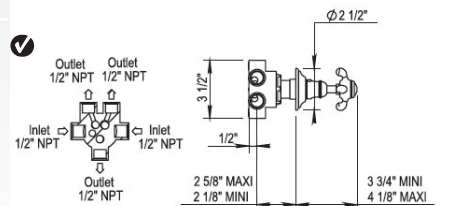

\$475

1/2" Three way in wall diverter with no shared ports

100.92.090BT

- 5 Way Concealed Diverter
- 2 Inlets / 3 Outlets
- Must Order Volume Control Trim

\$530

62 | 65 Ascott

Vintage Handshower & Fixed Handshower Holder