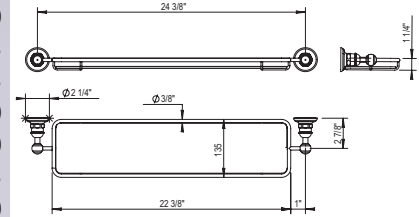

Montmartre Glass Shelf

102.07.603

- Solid Brass
- Glass Shelf
- Mounting Hardware Included

Retail Price

PC	\$710
PN	\$815
BN	\$995
UB/AB	\$980
CB/GB	\$1210
PG/MG	\$1335
PS/AS	\$1390

Montmartre Tumbler Set

102.07.604