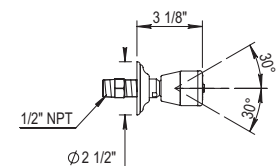

✓ **NOTE!** This check mark symbol indicates IN STOCK