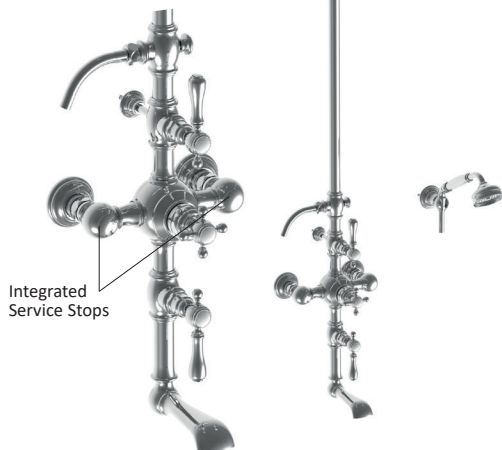

8" Tub Spout

102.07.471

- Solid Brass
- ¾" Female NPT Inlet

- PC \$445
- PN \$470
- BN \$515
- UB/AB \$615
- CB/GB \$765
- PG/MG \$845
- PS/AS \$875

Exposed Thermostatic Valve with Tub Spout

160.67.754-10

161.67.754-10

162.67.754-10

NEW! Larger Showerhead Standard

ANTI-SCALE NOZZLES

Integrated Service Stops

- Two ¼-Turn Ceramic Disc Volume Control
- 10.6" Showerhead
- 60" Handshower Hose
- Integrated Diverter for Anti-calcium Handshower
- Includes Handshower, Hose and Wall Hook
- Flow Rate: 9 GPM
- All Metal Handle Available
- **Integrated Service Stops**
- Showerhead Restrictor Available Upon Request
- Option to change to 8" by ordering **160/161/162.67.754**
- Showerhead with 50° rotating ball joint