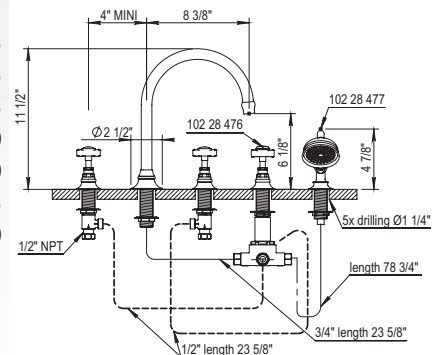

- ¼-Turn Ceramic Disc
- Fixed Spout with Deck Mounted Diverter
- Retractable handshower with 79" Hose
- Flow Rate: 15.9 GPM
- Anti-calcium Handshower

PC	$2245	
PN	$2295	
BN	$2875	
UB/AB	$3270	
CB/GB	$4010	
PG/MG	$4425	
PS/AS	$4630