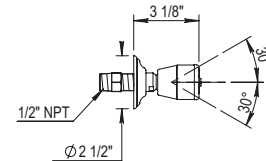

PC	\$215
PN	\$245
BN	\$305
UB/AB	\$325
CB/GB	\$345
PG/MG	\$415
PS/AS	\$435

10" Contemporary Picot Showerhead with Shower Arm

100.40.536

- 10" Stainless Steel/ Polished Chrome Shower Head With Anti-Calc Picots
- 1/2" NPT Connection
- Flow Rate: 3.2 GPM @45PSI
- Showerhead Restrictor Available Upon Request
- 50° rotating ball joint