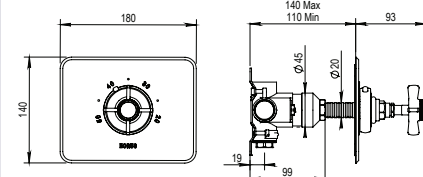

102.27.521

102.28.507

- Trim Plate for 100.92.591BT
- Solid Brass

PC	\$975	
PN	\$1120	
BN	\$1335	
UB/AB	\$1515	
CB/GB	\$1655	
PG/MG	\$1870	
PS/AS	\$1950	

NEW!

3/4" Thermostatic Rough with Integrated Diverter & Dover Thermostatic Trim