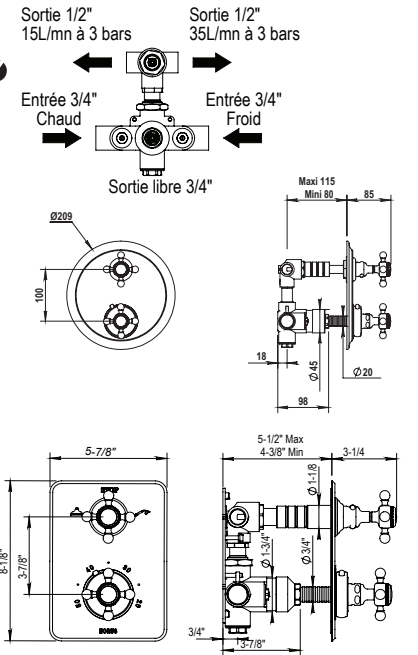

3/4" Thermostatic Rough & Eloïse Thermostatic Trim

100.92.593BT

See page 30 for details

$1370 ✓

100.01.502

- Single Function 2 Way Diverter
- Trim Plate for 100.92.593BT
- Solid Brass
- Safety Stop @ 37 °C (99 Fahrenheit)

PC $1285
PN $1475
BN $1795
UB/AB $1950
CB/GB $2185
PG/MG $2290
PS/AS $2395

100.01.508

- Single Function 2 Way Diverter
- Trim Plate for 100.92.593BT
- Solid Brass
- Safety Stop @ 37 °C (99 Fahrenheit)

PC $1335
PN $1535
BN $1870
UB/AB $2079
CB/GB $2270
PG/MG $2565
PS/AS $2680