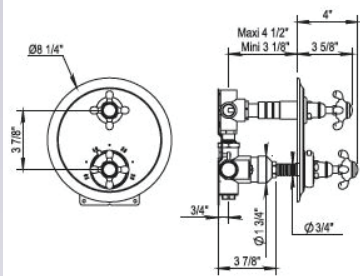

07 | 50 Montmartre

3/4" Thermostatic Rough with Integrated Diverter & Montmartre Thermostatic Trim

100.92.599BT

- 3/4" NPT Inlets
- 3/4" NPT Outlets
- Safety Stops @ 37 °C (99 Fahrenheit)
- 14 GPM @ 45 PSI
- 1 Outlet Plug Supplied
- Single Function 3-Way Diverter
- Integrated Service Stops

Retail Price

$1420 ✓

102.07.529

- Single Function 3-Way Diverter
- Trim Plate for 100.92.599BT
- Solid Brass
- Safety Stop @ 37 °C (99 Fahrenheit)

PC $1445
PN $1575
BN $1840
UB/AB $1985
CB/GB $2460
PG/MG $2705
PS/AS $2835

102.50.529

3/4" Thermostatic Rough & Montmartre Thermostatic Trim

102.92.524BT

- 3/4" NPT Inlets
- 3/4" NPT Outlets
- Safety Stop @ 37 °C (99 Fahrenheit)
- 20 GPM @ 45 PSI
- 1 Outlet Plug Supplied
- No Service Stops

$2180 ✓

102.07.521

- Trim Plate for 102.92.524BT
- Solid Brass

PC $995 ✓
PN $1035 ✓
BN $1090
UB/AB $1365
CB/GB $1700
PG/MG $1880
PS/AS $1950