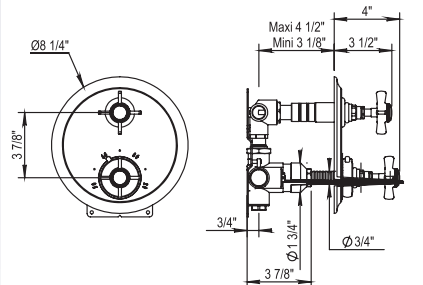

102.28.508

- Single Function 2 Way Diverter
- Trim Plate for 100.92.593BT
- Solid Brass
- Safety Stop @ 37 °C (99 Fahrenheit)

PC	$1285	
PN	$1480	
BN	$1805	
UB/AB	$1995	
CB/GB	$2190	
PG/MG	$2470	
PS/AS	$2580	

NEW!