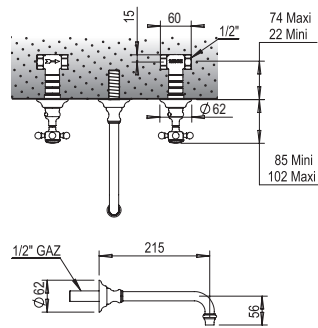

PC \$1230
 PN \$1290
 BN \$1380
 UB/AB \$1795
 CB/GB \$2085
 PG/MG \$2295
 PS/AS \$2415

Trim Only available: i.e. 100.02.262PN-TO
 Deduct \$320 from complete list for Trim only Pricing

Dual Lever Basin Mixer