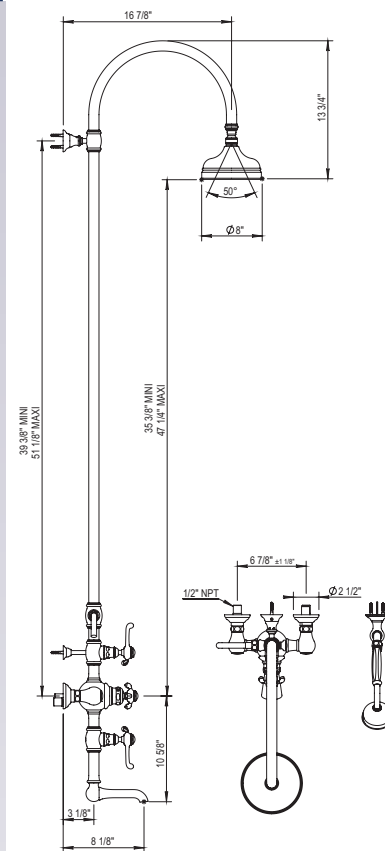

Retail Price

PC $7925
PN $8265
BN $8725
UB/AB $10,915
CB/GB $13,475
PG/MG $14,825
PS/AS $15,445