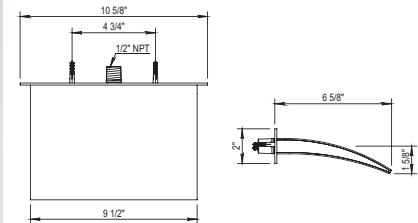

Cascading Tub Spout

100.40.472

- Solid Brass
- Flow Rate: 6.6 GPM

- PC $1680
- NC $2015
- SC $3155
- SG $3155
- GM $3155
- SN $3155
- CHPVD $3575
- PIPVD $3575
- BLPVD $3575