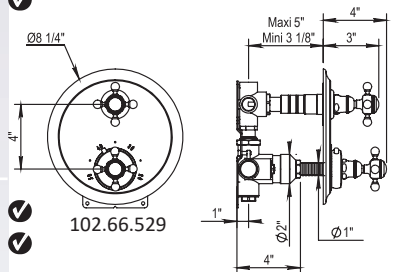

3/4" Thermostatic Rough with Integrated Diverter & Saint Germain Thermostatic Trim

100.92.599BT

See page 30 for details

$1420 ✓