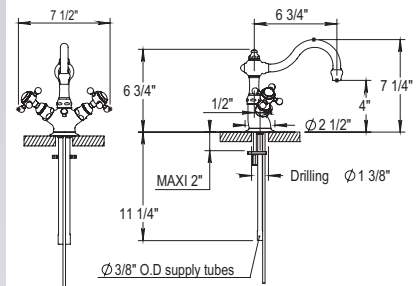

Basin Pillar Tap

102.66.231

160.67.231

161.67.231

162.67.231

- Fix Spout
- ¼-Turn Ceramic Disc
- No Aerator

- PC \$445
- PN \$475
- BN \$520
- UB/AB \$615
- CB/GB \$755
- PG/MG \$840
- PS/AS \$875

Single Hole Two-Handle Bidet Mixer