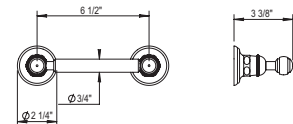

PC	\$315
PN	\$365
BN	\$430
UB/AB	\$440
CB/GB	\$540
PG/MG	\$595
PS/AS	\$615

Montmartre Double Posted Toilet Paper Holder

102.07.617

- Solid Brass
- Mounting Hardware Included

PC	\$455
PN	\$520
BN	\$635
UB/AB	\$615
CB/GB	\$770
PG/MG	\$850
PS/AS	\$890