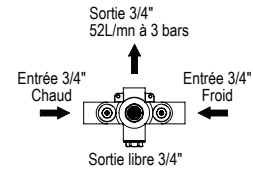

102.65.529

62.529 is lever on bottom, and cross on top
65.529 has 2 levers

- Single Function 3 Way Diverter
- Trim Plate for 100.92.599BT
- Solid Brass
- Safety Stop @ 37 °C (99 Fahrenheit)

Retail Price

\$690