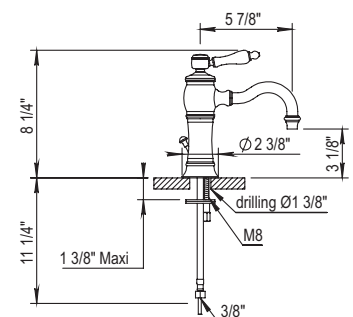

Emily Single Lever Basin Mixer

100.01.708

- Swivel Spout
- Ceramic Disc Cartridge
- Flow Rate: 2.2 GPM
- All Metal Lever Handle Available
- CalGreen Low Flow Aerator and Low Lead Available

- PC $1090
- PN $1145
- BN $1310
- UB/AB $1735
- CB/GB $1960
- PG/MG $2345
- PS/AS $2460