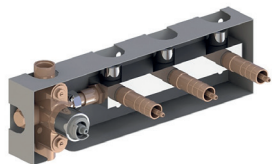

3/4" Thermostatic Rough & Ascott Thermostatic Trim

100.92.583BT