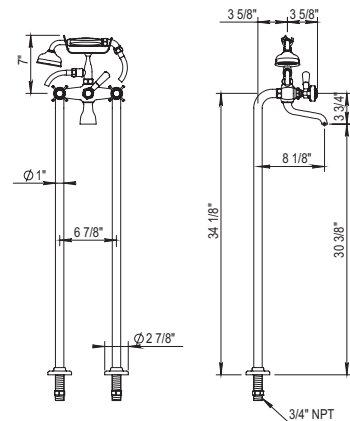

Retail Price

PC $3035
PN $3135
BN $3335
UB/AB $4870
CB/GB $5035
PG/MG $5995
PS/AS $6295