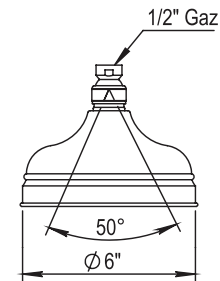

6" Shower Head

100.92.945

- 6" Diameter
- 1/2" F Connection
- 50° Rotating Ball Joint
- Anti-calcium Showerhead
- Showerhead Restrictor Available Upon Request

PC $740 ✓
PN $845 ✓
BN $1035
UB/AB $1020
CB/GB $1255
PG/MG $1365
PS/AS $1435