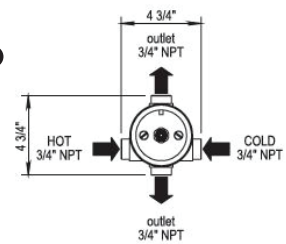

3/4" Thermostatic Rough & Montmartre Thermostatic Trim

102.92.524BT

- 3/4" NPT Inlets
- 3/4" NPT Outlets
- Safety Stop @ 37 °C (99 Fahrenheit)
- 20 GPM @ 45 PSI
- 1 Outlet Plug Supplied
- No Service Stops

$2180 ✓