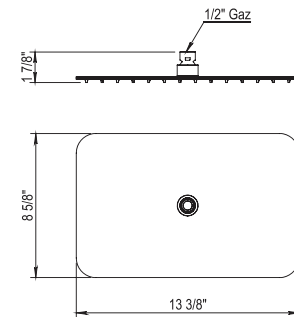

9" x 13" Contemporary Picot Showerhead with Ceiling Arm

B06409

- Rectangular Stainless Steel/Polished Chrome Shower Head With Anti-Calc Picots
- 1/2" NPT Connection
- Flow Rate: 3.2 GPM @ 45PSI
- Showerhead Restrictor Available Upon Request
- 50° rotating ball joint

PC $1045