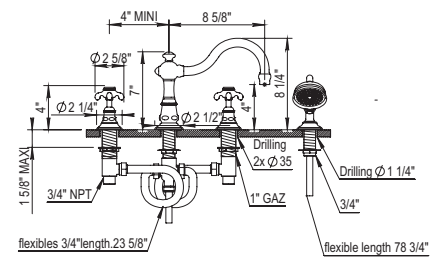

- ¾" ¼-Turn Ceramic Disc
- Fixed Spout with Integrated Diverter
- Retractable handshower with 79" Hose
- Flow Rate: 14 GPM
- All Metal Handle Available
- Anti-calcium handshower

PC $2500
PN $2585
BN $2740
UB/AB $3450
CB/GB $4250
PG/MG $4685
PS/AS $4895