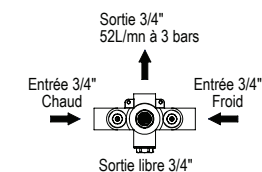

04 Monroe

Exposed Floor Mounted Tub Filler with Handshower

100.04.498

- Fixed Spout
- ¼-Turn Ceramic Disc
- 59" Shower Hose
- ¾" NPT Connections
- Flow Rate: 11 GPM
- Vacuum Breaker Built Inside the Body
- All Metal Handle Available
- Anti-calcium Handshower

100.00.499

T-Connector for Floor Risers

- Drain Diameter: 1" min to 1 1/2" max

100.00.495

T-Connector for Floor Risers

100.00.496

Fixing Set for Columns

¾" Thermostatic Rough with Service Stops & Monroe Thermostatic Trim

100.92.591BT

See page 30 for details

100.04.521

- Trim Plate for 100.92.591BT
- Solid Brass

100.04.507

- Trim Plate for 100.92.591BT
- Solid Brass

NEW!

NOTE! This check mark symbol indicates IN STOCK

Retail Price

PC $3035
PN $3135
BN $3335
UB/AB $4870
CB/GB $5035
PG/MG $5995
PS/AS $6295

PC $770 ✓
PN $825 ✓
BN $915
UB/AB $1065
CB/GB $1305
PG/MG $1435
PS/AS $1495

PC $935
PN $940
BN $1050
UB/AB $1415
CB/GB $1590
PG/MG $1745
PS/AS $1840

PC $640
PN $675
BN $715
UB/AB $975
CB/GB $1085
PG/MG $1200
PS/AS $1250

✓ **$690**

PC $945
PN $1090
BN $1325
UB/AB $1315
CB/GB $1610
PG/MG $1775
PS/AS $1850

PC $990
PN $1135
BN $1380
UB/AB $1535
CB/GB $1680
PG/MG $1895
PS/AS $1979