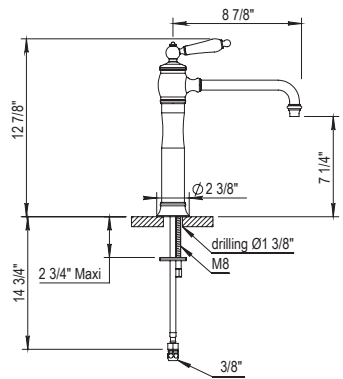

- Swivel Spout
- Ceramic Disc Cartridge
- Flow Rate: 2.2 GPM
- All Metal Lever Handle Available
- Drain Is Not Included
- Lift And Turn Drain Available On Request
- CalGreen Low Flow Aerator and Low Lead Available

PC $1165
PN $1220
BN $1355
UB/AB $1645
CB/GB $2040
PG/MG $2250
PS/AS $2345