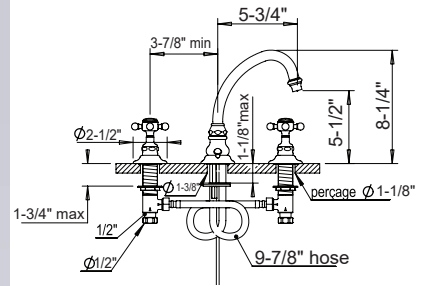

Retail Price

PC $1075
PN $1130
BN $1215
UB/AB $1640
CB/GB $1830
PG/MG $2025
PS/AS $2055