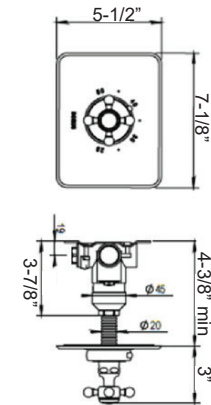

- Trim Plate for 102.92.591BT
- Solid Brass

160.67.507

161.67.507

162.67.507

- PC $965
- PN $995
- BN $1060
- UB/AB $1440
- CB/GB $1645
- PG/MG $1980
- PS/AS $2050