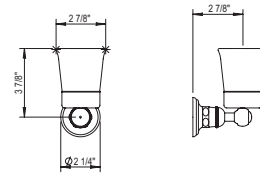

- Solid Brass
- Porcelain Tumbler
- Mounting Hardware Included

PC	$280
PN	$330
BN	$400
UB/AB	$395
CB/GB	$490
PG/MG	$540
PS/AS	$565