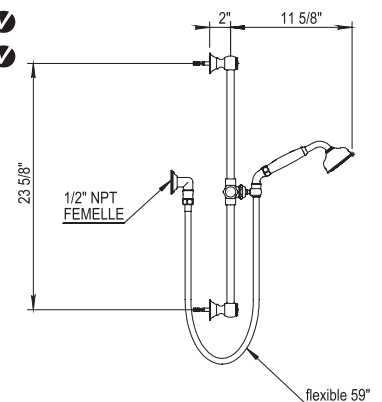

- Wall Union
- 59" Metal Hose
- Swiveling Handshower Holder
- 23 5/8" Sliding Wall Bar
- All Metal Handle Available
- Anti-calcium Handshower

PC	$1230	✓
PN	$1240	✓
BN	$1340	
UB/AB	$1700	
CB/GB	$2090	
PG/MG	$2305	
PS/AS	$2415