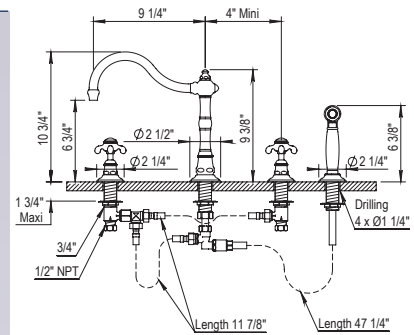

Retail Price

PC $2200
PN $2285
BN $2420
UB/AB $3040
CB/GB $3745
PG/MG $4115
PS/AS $4320