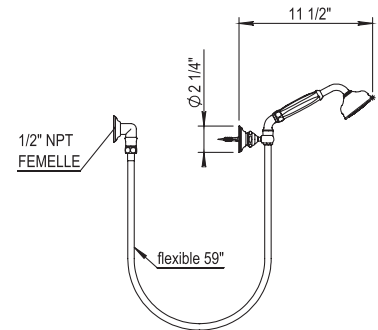

PC	\$765
PN	\$810
BN	\$875
UB/AB	\$1025
CB/GB	\$1330
PG/MG	\$1470
PS/AS	\$1540

Vintage Handshower and Sliding Wall Bar Set

100.01.532

ANTI-SCALE NOZZLES

- Wall Union
- 59" Metal Hose
- Swiveling Handshower Holder
- 23 5/8" Sliding Wall Bar
- Cal Green Low Flow Aerator Available
- All Metal Handle Available
- Anti-calcium Handshower