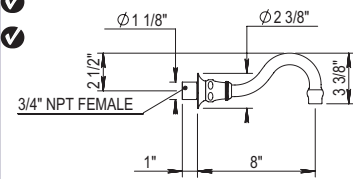

PC	\$2245	
PN	\$2295	
BN	\$2875	
UB/AB	\$3270	
CB/GB	\$4010	
PG/MG	\$4425	
PS/AS	\$4630	

27 | 28 Dover

8" Tub Spout

102.28.471

- Solid Brass
- 3/4" Female NPT

Retail Price

PC	\$365	✓
PN	\$420	✓
BN	\$500	
UB/AB	\$510	
CB/GB	\$625	
PG/MG	\$670	
PS/AS	\$715	