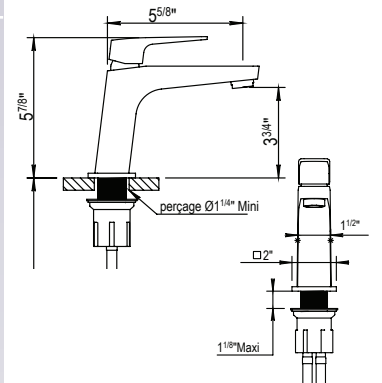

- Fixed Spout
- ¼-Turn Ceramic Disc
- Flow Rate: 2.2 GPM
- Water Saver at Half Way Point

- PC $550
- SC $795
- SG $795
- GM $795
- SN $795
- MB $795