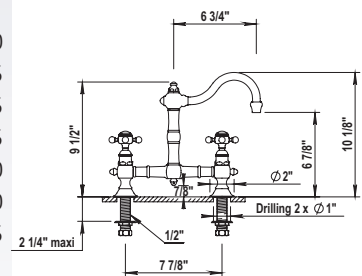

- Swivel Spout
- ¼-Turn Ceramic Disc
- Lift & Turn Drain
- Flow Rate: 2.2 GPM
- CalGreen Low Flow Aerator and Low Lead Available

- PC $1600
- PN $1675
- BN $1795
- UB/AB $2215
- CB/GB $2720
- PG/MG $2980
- PS/AS $3085