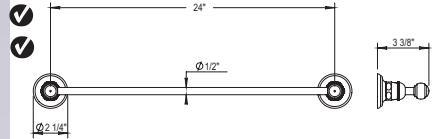

Retail Price

PC	$420
PN	$485
BN	$590
UB/AB	$585
CB/GB	$720
PG/MG	$795
PS/AS	$820