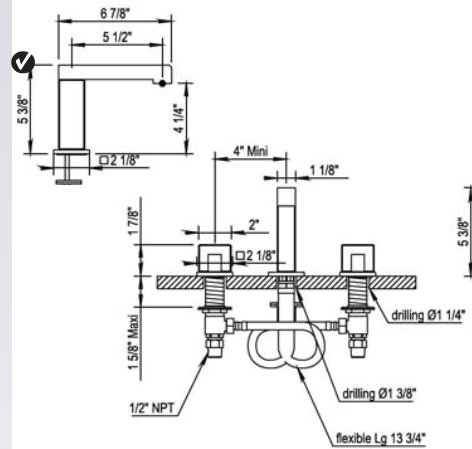

- Fixed Spout
- 1/4-Turn Ceramic Disc
- Flow Rate: 2.2 GPM
- Low Flow aerator available upon request

- PC $2195
- BC $2405
- PG $3350