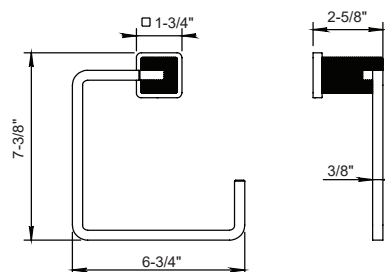

- Solid Brass
- Mounting Hardware Included

PC $405
BC $440
PG $690