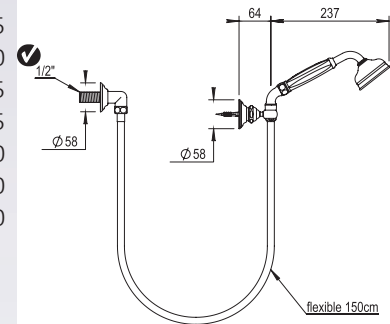

- Wall Union
- 59" Metal Hose
- Fixed Handshower Holder
- Flow Rate : 2.2 GPM
- All Metal Handle Available
- Anti-calcium Handshower

PC	$765
PN	$810
BN	$875
UB/AB	$1025
CB/GB	$1330
PG/MG	$1470
PS/AS	$1540