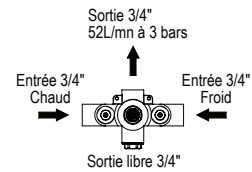

See page 30 for details

$690 ✓