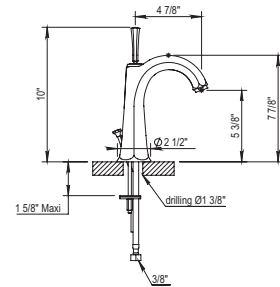

PC	\$1120	
PN	\$1175	✓
BN	\$1235	
UB/AB	\$1540	
CB/GB	\$1870	
PG/MG	\$2055	
PS/AS	\$2160	

Exposed Wall Mounted Tub Filler with Handshower

102.62.434

102.65.434

- Fixed Spout
- ¼-Turn Ceramic Disc
- Eccentric centers ± 1 ¼"
- 59" Shower Hose
- Flow Rate: 11 GPM
- Vacuum Breaker Built Inside the Body
- All Metal Handle Available
- Anti-calcium Handshower
- 62.434: Middle handle Lever
- 65.434: Middle handle Cross