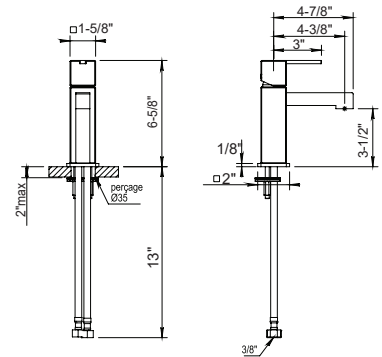

Single Hole Single Lever Vessel Mixer

100.55.709

- Fixed Spout
- 1/4-Turn Ceramic Disc
- Flow Rate: 2.2 GPM
- Drain is Not Included
- Lift And Turn Drain Available On Request

- PC $1310
- BC $1470
- PG $2240