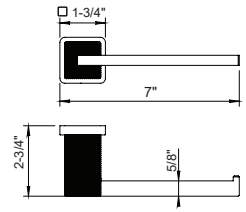

55 Myriad

PC Chrome
Chrome

BC Black Chrome
Chrome Noir

PG Polished Gold
Doré Brillant

Spare Toilet Roll Holder

100.55.618

- Solid Brass
- Mounting Hardware Included

Retail Price

PC $375
BC $420
PG $640