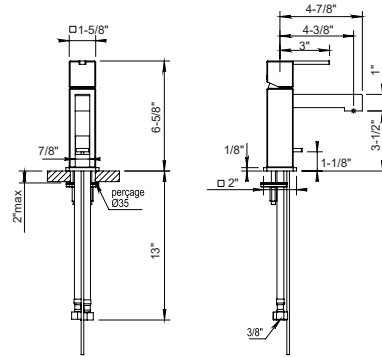

55 Myriad

Single Hole Single Lever Basin Mixer

100.55.708

- Fixed Spout
- 1/4-Turn Ceramic Disc
- Flow Rate: 2.2 GPM
- Pop up drain
- Water Saver at half way point

Retail Price

- PC \$1310
- BC \$1470
- PG \$2240