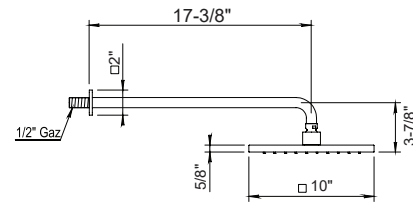

PC \$795

100.55.537

- 10" Stainless Steel Shower Head with Anti-scale nozzles
- 1/2" NPT Connection
- Flow Rate: 14L/min
- Showerhead Restrictor available upon request
- 50° rotating ball joint

PC \$1070
BC \$1200
PG \$1805