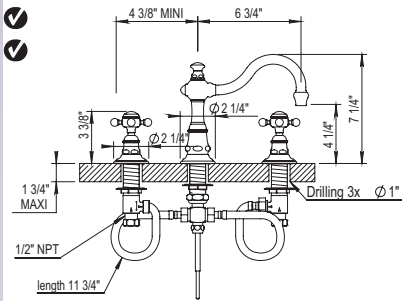

Retail Price

- PC $1380 ✓
- PN $1495 ✓
- BN $1805
- UB/AB $2450
- CB/GB $2790
- PG/MG $3295
- PS/AS $3495