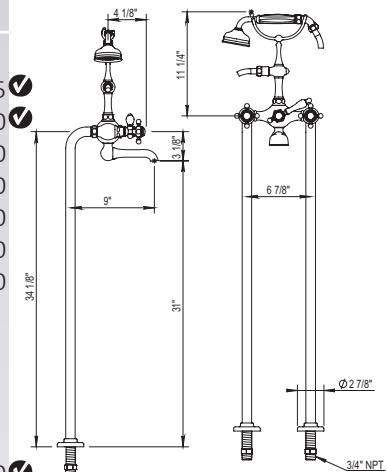

T-Connector for Floor Risers

- Drain Diameter: 1" min to 1 1/2" max

Floor installed version on page 55

PC	$4595
PN	$4720
BN	$5230
UB/AB	$6590
CB/GB	$7940
PG/MG	$8920
PS/AS	$9340