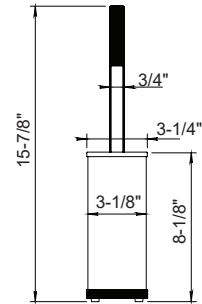

Toilet Brush Set

100.55.619

- Solid Brass
- Mounting Hardware Included

PC $790
BC $885
PG $1335