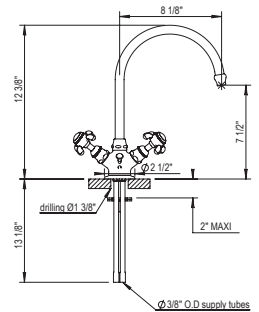

- Swivel Spout
- 1/4-Turn Ceramic Disc
- Flow Rate: 2.2 GPM
- Side Spray not Available
- CalGreen Low Flow Aerator and Low Lead Available upon Request

- PC $915
- PN $975
- BN $1075
- UB/AB $1260
- CB/GB $1555
- PG/MG $1720
- PS/AS $1790