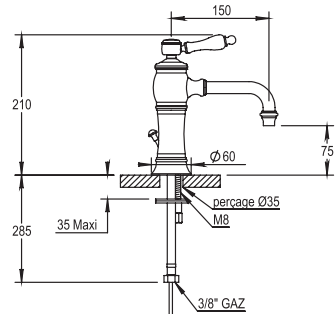

Single Lever Basin Mixer

100.02.708

- Swivel Spout
- Ceramic Disc Cartridge
- Flow Rate: 2.2 GPM
- All Metal Lever Handle Available
- CalGreen Low Flow Aerator Available

PC $1090
PN $1145
BN $1310
UB/AB $1735
CB/GB $1960
PG/MG $2345
PS/AS $2460