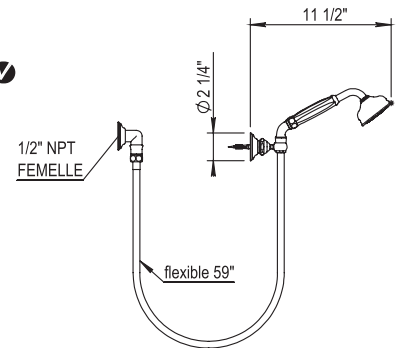

- Wall Union
- 59" Metal Hose
- Fixed Handshower Holder
- Flow Rate : 2.2 GPM
- All Metal Handle Available
- Anti-calcium Handshower

PC	$765	
PN	$810	✓
BN	$875	
UB/AB	$1025	
CB/GB	$1330	
PG/MG	$1470	
PS/AS	$1540