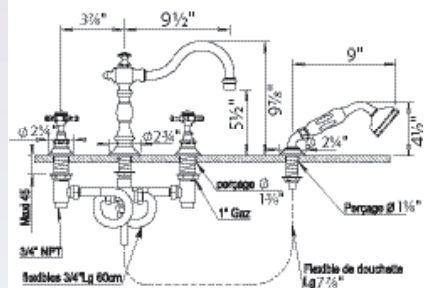

06 | 10 Anthea Only Available in Canada

Exposed Deck Mounted Tub Filler with Handshower

100.06.435

100.10.435

- Fixed Spout
- ¼-Turn Ceramic Disc
- 59" Shower Hose
- Flow Rate: 11 GPM
- Vacuum Breaker Built Inside the Body
- Anti-calcium Handshower
- 06.435: Middle handle Lever
- 10.435: Middle handle Cross

Retail Price

- PC $4435
- PN $4630
- BN $4975
- UB/AB $6875
- CB/GB $7530
- PG/MG $8480
- PS/AS $8865

Exposed Floor Mounted Tub Filler with Handshower

100.06.498

100.10.498

- Fixed Spout
- ¼-Turn Ceramic Disc
- 59" Shower Hose
- ¾" NPT Connections
- Flow Rate: 11 GPM
- Vacuum Breaker Built Inside The Body
- All Metal Handle Available
- Anti-calcium Handshower

100.00.499

T-Connector for Floor Risers

- Drain Diameter: 1" min to 1 ½" max

Floor installed version on page 55

- PC $4615
- PN $4850
- BN $5310
- UB/AB $7160
- CB/GB $7845
- PG/MG $8830
- PS/AS $9235

- PC $770 ✓
- PN $825 ✓
- BN $915
- UB/AB $1065
- CB/GB $1305
- PG/MG $1435
- PS/AS $1495

4-Hole Deck Tub Shower Set With Handshower

100.06.464

100.10.464

- ¾" ¼-Turn Ceramic Disc
- Fixed Spout with Integrated Diverter
- Retractable handshower with 79" Hose
- Flow Rate: 14 GPM
- All Metal Handle Available
- Anti-calcium Handshower

- PC $3065
- PN $3210
- BN $3455
- UB/AB $4320
- CB/GB $5205
- PG/MG $5855
- PS/AS $6125

Wall Bath Spout

100.06.471

- 9.5" Fixed Spout
- Solid Brass
- ¾" Female NPT

- PC $930
- PN $980
- BN $1060
- UB/AB $1315
- CB/GB $1590
- PG/MG $1780
- PS/AS $1865

✓ **NOTE!** This check mark symbol indicates IN STOCK