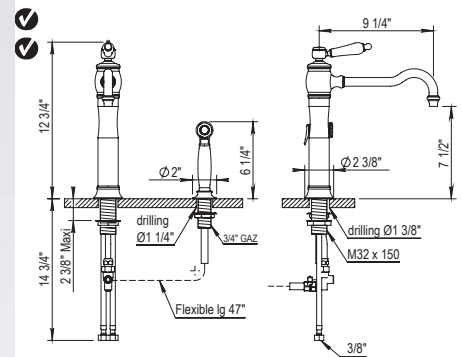

- Swivel Spout
- Ceramic Disc Cartridge
- Flow Rate: 2.2 GPM
- 47" Spray Hose
- All Metal Lever Handle Available
- Vacuum Breaker Included
- In Hand Held
- CalGreen Low Flow Aerator and Low Lead Available

PC $1860
PN $1920
BN $2040
UB/AB $2570
CB/GB $3185
PG/MG $3525
PS/AS $3655