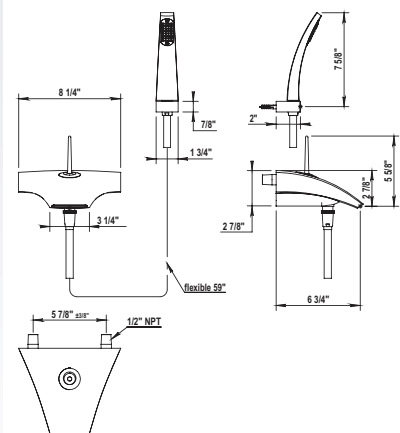

- Ceramic Disc Cartridge
- Includes Fixed Handshower Hook and 60" Hose
- Flow Rate: 5.8 GPM
- Anti-calcium Handshower

PC $2670
NC $3205
SC $4350
SG $4350
GM $4350
SN $4350
CHPVD $4930
PIPVD $4930
BLPVD $4930