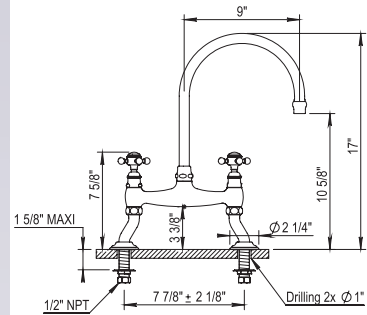

- Swivel Spout
- ¼-Turn Ceramic Disc
- 7 7/8" Centers ± 2 1/8"
- Flow Rate: 2.2 GPM
- Side Spray not Available

PC $1355
PN $1410
BN $1500
UB/AB $1880
CB/GB $2305
PG/MG $2550
PS/AS $2665