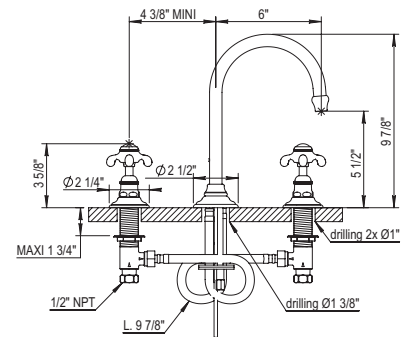

3-Hole Wall Mounted Basin Mixer

102.07.262

102.50.262

Trim Only available: i.e.
102.07.262PN-TO
Deduct \$320 from complete list for
Trim only Pricing

- Swivel Spout
- ¼-Turn Ceramic Disc
- Lift & Turn Drain HOP93.011
- Flow Rate: 2.2 GPM
- Roughs Available:
Ref 100.92.046BT &
100.92.048BT (Page 32)
- CalGreen Low Flow Aerator and Low Lead Available