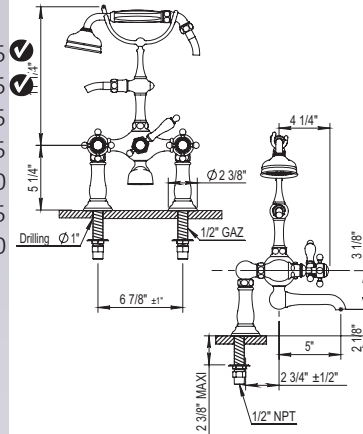

Retail Price

PC	$3995
PN	$4225
BN	$4375
UB/AB	$6105
CB/GB	$6940
PG/MG	$8285
PS/AS	$8680