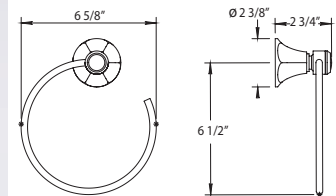

- Solid Brass
- Mounting Hardware Included

PC	\$960
PN	\$1010
BN	\$1075
UB/AB	\$1285
CB/GB	\$1630
PG/MG	\$1795
PS / AS	\$1875

Ascott Towel Ring

102.32.609

- Solid Brass
- Mounting Hardware Included

PC	\$425
PN	\$435
BN	\$480
UB/AB	\$645
CB/GB	\$730
PG/MG	\$805
PS / AS	\$840