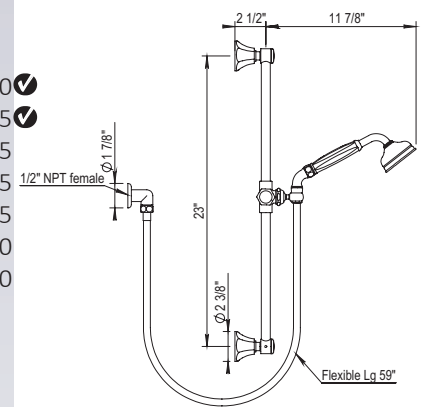

- Wall Union
- 59" Metal Hose
- Swiveling Handshower Holder
- 23 5/8" Sliding Wall Bar
- All Metal Handle Available
- Anti-calcium Handshower

PC	$1290 ✓
PN	$1355 ✓
BN	$1425
UB/AB	$1785
CB/GB	$2195
PG/MG	$2320
PS/AS	$2420