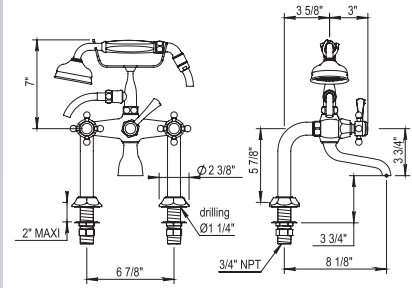

Retail Price

PC	$2985
PN	$3115
BN	$3295
UB/AB	$4495
CB/GB	$5095
PG/MG	$6095
PS/AS	$6365