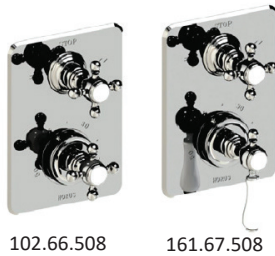

102.66.508

160.67.508

161.67.508

162.67.508

- Single Function 2 Way Diverter
- Trim Plate for 100.92.593BT
- Solid Brass
- Safety Stop @ 37 °C (99 Fahrenheit)

- PC $1375
- PN $1495
- BN $1730
- UB/AB $2035
- CB/GB $2335
- PG/MG $2780
- PS/AS $2920