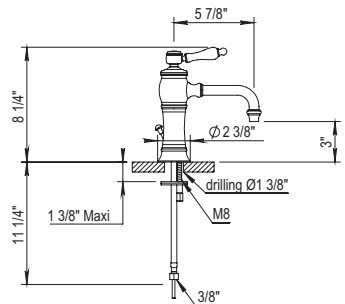

Emily Single Lever Basin Mixer

100.02.708

- Swivel Spout
- Ceramic Disc Cartridge
- Flow Rate: 2.2 GPM
- All Metal Lever Handle Available
- CalGreen Low Flow Aerator and Low Lead Available

- PC $1090
- PN $1145
- BN $1310
- UB/AB $1735
- CB/GB $1960
- PG/MG $2345
- PS/AS $2460