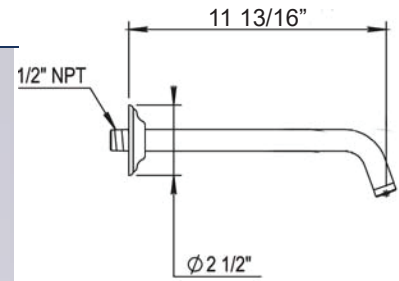

Shower

Angled Shower Arm

100.92.507

- 11.8" Shower Arm
- 1/2" NPT Connection
- Arm On a 45° Angle

Retail Price

PC	\$350
PN	\$400
BN	\$485
UB/AB	\$510
CB/GB	\$585
PG/MG	\$700
PS/AS	\$730

Shower Arm 45°

102.92.960