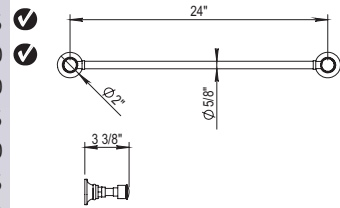

24" Towel Rail

102.28.611

- Solid Brass
- Mounting Hardware Included
- Cannot be cut to size

PC	\$725
PN	\$760
BN	\$810
UB/AB	\$995
CB/GB	\$1230
PG/MG	\$1365
PS / AS	\$1420

Single Robe Hook

102.28.613

- Solid Brass
- Mounting Hardware Included