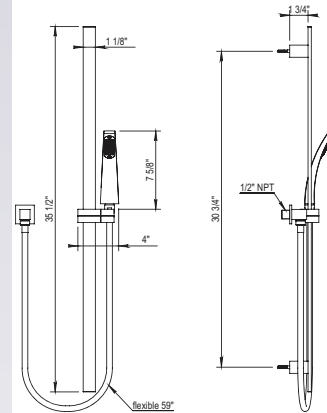

- 30" Sliding Wall Bar
- 59" Metal Hose
- Fixed Handshower Holder
- Anti-calcium Handshower

- PC $1065
- SC $1670
- SG $1670
- GM $1670
- SN $1670
- CHPVD $1895
- PIPVD $1895
- BLPVD $1895