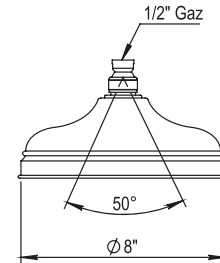

- 8" Diameter
- 1/2" F Connection
- 50° Rotating Ball Joint
- Anti-calcium Showerhead
- Showerhead Restrictor Available Upon Request

PC $930 ✓
PN $1070 ✓
BN $1305
UB/AB $1290
CB/GB $1580
PG/MG $1745
PS/AS $1830