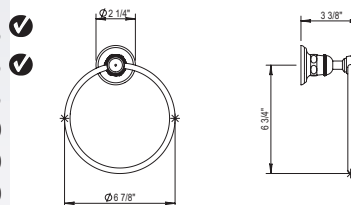

- Solid Brass
- Mounting Hardware Included

PC	$285
PN	$325
BN	$395
UB/AB	$400
CB/GB	$490
PG/MG	$540
PS/AS	$565