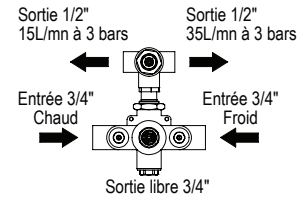

3/4" Thermostatic Rough with Integrated Diverter & Saint Germain Thermostatic Trim

100.92.593BT

See page 30 for details

Retail Price

$1370 ✓