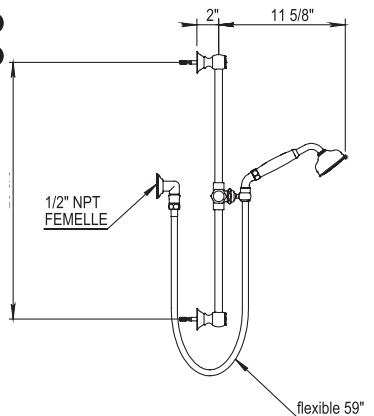

Massage Body Spray

100.00.573

- 1/2" NPT Adaptor Connection
- Anti-Calcium Massage Body Spray

- PC $215
- PN $245
- BN $305
- UB/AB $325
- CB/GB $345
- PG/MG $415
- PS/AS $435

✓ **NOTE!** This check mark symbol indicates IN STOCK