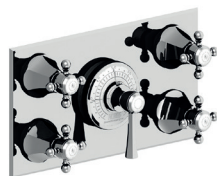

\$2040

- PC \$2050
- PN \$2360
- BN \$2860
- UB/AB \$2960
- CB/GB \$3645
- PG/MG \$4010
- PS/AS \$4210

3/4" Thermostatic Rough & Ascott Thermostatic Trim

100.92.584BT

102.65.520

- 3/4" NPT Inlets
- 4 x 1/2" NPT Outlets
- 14 GPM @ 45 PSI
- 1 Outlet Plug Supplied
- Integrated Service Stops for Each Outlet