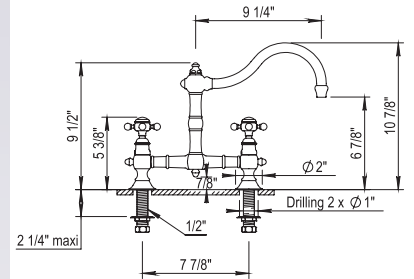

- Swivel Spout
- ¼-Turn Ceramic Disc
- Spout Reach: 9 1/4"
- Flow Rate: 2.2 GPM
- Side Spray not Available
- CalGreen Low Flow Aerator and Low Lead Available Upon Request

PC $1655
PN $1745
BN $1880
UB/AB $2290
CB/GB $2815
PG/MG $3085
PS/AS $3245