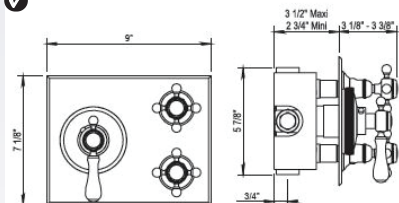

\$1580 ✓

160.67.527

- Trim Plate for 100.92.597BT
- Solid Brass
- Volume Controls Must Be Cross Handles
- Plate is Reversible

161.67.527

162.67.527

- PC \$1640 ✓
- PN \$1730 ✓
- BN \$1765
- UB/AB \$2260
- CB/GB \$2790
- PG/MG \$3085
- PS/AS \$3220