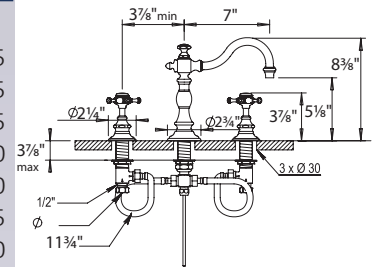

Retail Price

PC $1935
PN $2025
BN $2185
UB/AB $3000
CB/GB $3290
PG/MG $3365
PS/AS $3750