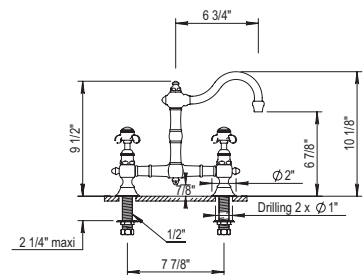

- Swivel Spout
- ¼-Turn Ceramic Disc
- Lift & Turn Drain
- Flow Rate: 2.2 GPM
- CalGreen Low Flow Aerator and Low Lead Available

- PC $1600
- PN $1675
- BN $1795
- UB/AB $2215
- CB/GB $2720
- PG/MG $2980
- PS/AS $3085