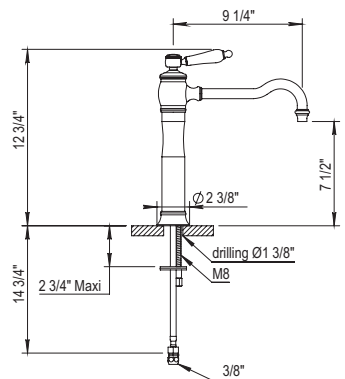

- Swivel Spout
- Ceramic Disc Cartridge
- Flow Rate: 2.2 GPM
- All Metal Lever Handle Available
- **Drain is Not Included**
- Lift And Turn Drain Available On Request HOP92.023 (p.91)
- CalGreen Low Flow Aerator and Low Lead Available

- PC $1165
- PN $1220
- BN $1355
- UB/AB $1645
- CB/GB $2040
- PG/MG $2250
- PS/AS $2345