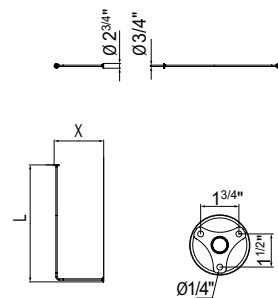

A0148

Tringle de douche en laiton, en angle, composée de 2 fixations murales et 3 tubes Ø 2 cm, non extensible
Brass shower rod, for corner, with 2 wall fixtures and 3 tubes Ø 2 cm, not extensible

cod.	L	X	pz.	CR
A0148A ...	32 7/8"	32 7/8"	1	225.00
A0148M ...	36 7/8"	36 7/8"	1	265.00
A0148B ...	68 3/8"	29"	1	310.00