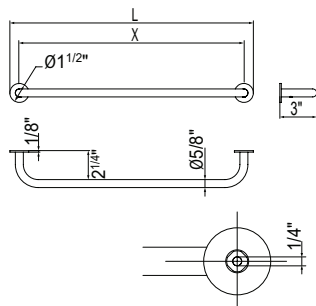

AV190

Porte-serviettes
Towel holder

click

cod.	L	X	pz.		
				CR	NE
AV190A ...	13¹/₄"	11³/₄"	1	100.00	120.00
AV190B ...	19¹/₄"	17³/₄"	1	115.00	135.00
AV190C ...	25¹/₈"	23⁵/₈"	1	125.00	145.00