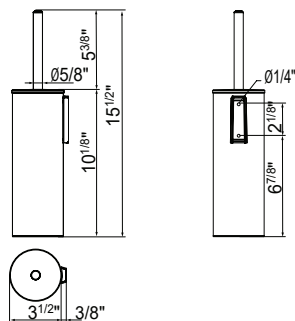

AV014A

Porte-balai mural/à poser. Balayette de recharge blanche incluse
Wall mounted/free-standing toilet brush holder. White spare brush included

cod.	pz.		
		CR	NE
AV014A ...	1	235.00