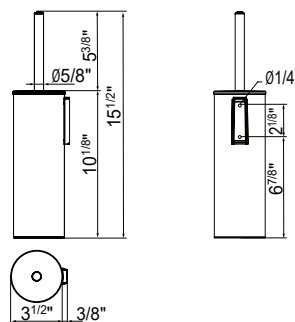

AV014B

Porte-balai mural/à poser. Balayette de recharge grise incluse
Wall mounted/free-standing toilet brush holder. Grey spare brush included

cod.	pz.		
		CR	NE
AV014B ...	1	235.00	265.00