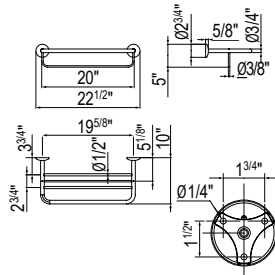

## A0468C

Rack porte-serviettes  
Bath towel rack with towel holder

cod.	pz.	CR
A0468C ...	1	330.00