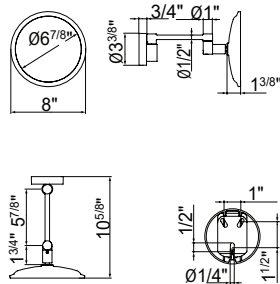

CR	NE
cod.	pz.	$	$
AV058E ...	1	250.00	335.00

A0490T

Barre d'appui de sécurité. 007: Lot de 10 pz.
Safety grip. 007: The packing contains 10 pcs.