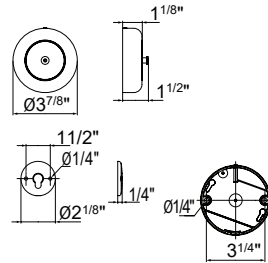

A04660

Fil à linge extensible. 007: Lot de 10 pz.
Extendable clothesline wire. 007: The packing contains 10 pcs.

cod.	pz.	CR
A04660 ...	1	155.00