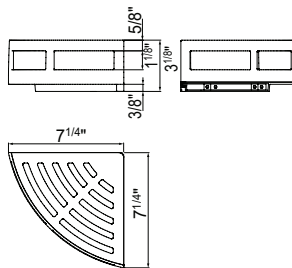

AV231C

NEW 05.2020

Porte-objets d'angle
Corner basket

		CR	NE
cod.	pz.	$	$
AV231C ...	1	170.00	185.00

REV