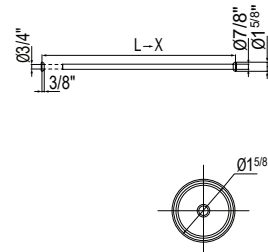

A0146

Tringle de douche en aluminium, tube Ø 2 cm, extensible
Aluminium shower rod, Ø 2 cm, extensible

cod.	L	X	pz.	AP
A0146A ...	23 5/8"	35 3/8"	1	65.00
A0146B ...	33 1/2"	53 1/8"	1	80.00
A0146C ...	51 1/4"	86 5/8"	1	105.00