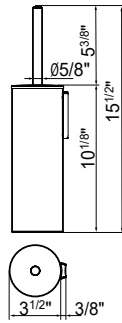

AV014B

Porte-balai mural/à poser. Balayette de rechange grise incluse
Wall mounted/free-standing toilet brush holder. Grey spare brush included

cod.	pz.	$	NE
AV014B ...	1	235.00	265.00