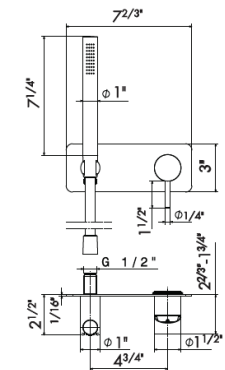

69676EX

69676EX.50.050 Stainless steel

\$860

ROUGH IN REQUIRED:
27852 - Wall lav rough in
 See page 96 for roughs

\$310 ✓

Handshower set with single lever mixer, 60" flexible PVC hose and wall union with handshower holder.