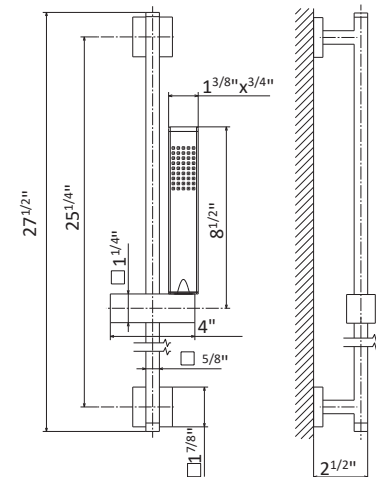

HANDSHOWERS

822

Square shower set with 60" flexible PVC hose.
With built in wall union.

21 Chrome	$385
01 Colour	$535
31 Brushed	$515
61 Glossy gold	$1030

823

Round shower set with 60" flexible PVC hose.
With built in wall union.

21 Chrome	$345
01 Colour	$370
31 Brushed	$385
35.099 Soft Gold	$705
58 Glossy PVD	$865
59 Brushed PVD	$605
61 Glossy gold	$865
M0 Exclusive metal	$460

67556

Complete brass shower set with hand shower.
60" flexible PVC hose. Without wall union.

21 Chrome	$1090	✓
01 Colour	$1355	✓ 01.093
31 Brushed	$1225	
35.099 Soft Gold	$1475	
58 Glossy PVD	$1525	
59 Brushed PVD	$1550	
61 Glossy gold	$1525	
M0 Exclusive metal	$1795	

62556

Complete brass shower set with hand shower.
60" flexible PVC hose. Without wall union.

21 Chrome	$640	✓
01 Colour	$880	✓ 01.093
31 Brushed	$1090	
61 Glossy gold	$1215	

21.018 Chrome
01.014 Matt white
01.093 Matt black

31.023 Brushed bronze
31.028 Brushed nickel
58.061 Copper bronze PVD

58.063 Gun metal PVD
59.064 Brushed gun metal PVD
61.020 Glossy gold

M0.070 Titanium satin
M0.071 Gold satin
M0.072 Copper satin

M0.075 Copper glossy