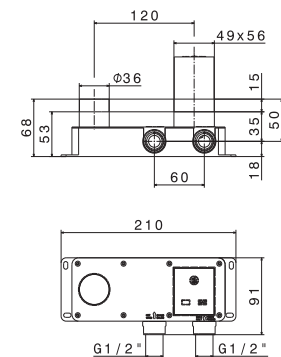

27854

00 Neutral

$385