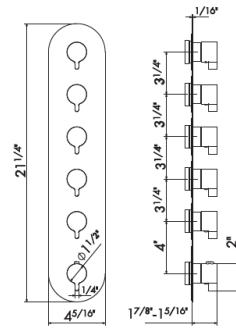

5 FUNCTION THERMOSTATIC MIXERS

67625E

Thermostatic multifunction selectors with 5-ways out.
3/4" inlets and outlets.

21.018 Chrome $1220
01.093 Matte Black $1425

ROUGH IN REQUIRED:
27879 - 5 function rough in $1935
See page 96 for roughs