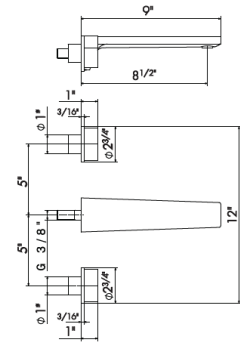

WALL MIXER GROUPS

69730E

Widespread wall mounted basin mixer without pop-up waste set. Long spout.

05.093 Chrome & Matte black **$1160**
62.093 PVD Glossy gold & Matte black **$1550**

ROUGH IN REQUIRED:
27858 - **$480**

See page 96 for roughs

CONCEALED THERMOSTATIC MIXERS

69808E

Thermostatic concealed mixer with one handle for temperature control and one handle for diverter with flow regulator.
3/4" inlets with adapter to 1/2". 1/2" outlets.

05.093 Chrome & Matte black **$825**
62.093 PVD Glossy gold & Matte black **$1095**

ROUGH IN REQUIRED:
27885 - 1 way out **$835** ✓
or
27886 - 2 ways out **$855** ✓

See page 96 for roughs

69807E

Thermostatic concealed mixer to combine with a stop valve or a diverter with stop.
3/4" inlets and outlets with adapters to 1/2".

05.093 Chrome & Matte black **$485**
62.093 PVD Glossy gold & Matte black **$630**

ROUGH IN REQUIRED:
27890 - Thermostatic Rough **$505** ✓

See page 96 for roughs

STOP VALVE

69806E

Concealed external control
3/4" inlets and outlets with adapters to 1/2".

05.093 Chrome & Matte black **$380**
62.093 PVD Glossy gold & Matte black **$495**

ROUGH IN REQUIRED:
27891 - stop valve rough in **$270** ✓
or
27892 - 3 way diverter rough **$335**

See page 96 for roughs