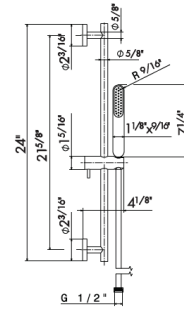

HANDSHOWERS

69456

Complete brass shower set with hand shower.
60" flexible PVC hose. Without wall union.
See page 79 for wall unions.

21 Chrome
01 Colour

$385 ✓
$850 ✓ 01.093

Complete brass shower set with hand shower.
60" flexible PVC hose. Without wall union.
See page 79 for wall unions.

21 Chrome
01.093 Matte black
31.023 Brushed bronze
58 PVD
61 Glossy gold

	luxury
$895	$1045
$1105	$1255
$1195	$1315
$1570	$1675
$1570	$1675