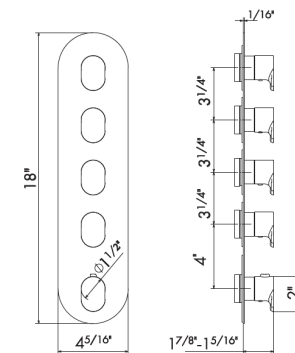

4 FUNCTION THERMOSTATIC MIXERS

67634E

Thermostatic multifunction selectors with 4-ways out.
3/4" inlets and outlets.

21 Chrome	$960
01 Colour	$1130
05 Chrome + colour	$1045
31 Brushed	$1260
MO Exclusive metal	$1545

ROUGH IN REQUIRED:
27878 - 4 function rough in $1735
See page 96 for roughs