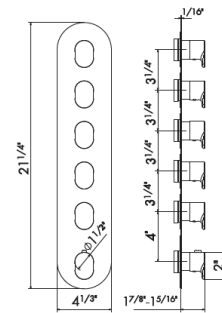

5 FUNCTION THERMOSTATIC MIXERS

67635E

Thermostatic multifunction selectors with 5-ways out.
3/4" inlets and outlets.

21 Chrome	$1195
01 Colour	$1325
05 Chrome + colour	$1230
31 Brushed	$1590
M0 Exclusive metal	$1800

ROUGH IN REQUIRED:
27879 - 5 function rough in **$1935**
See page 96 for roughs