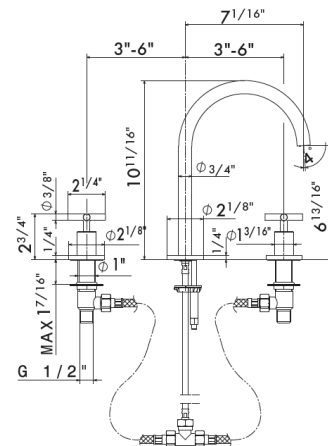

70801		luxury 70901
	71001		luxury 71101

21 Chrome	$850	luxury	$875
01 Colour	$935		$1045
31 Brushed	$975		$1075
58 PVD	$1360		$1475
61 Glossy gold	$1360		$1475