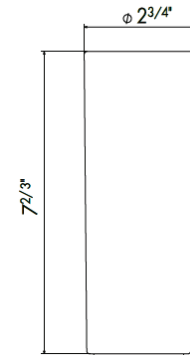

REPLACEMENT PARTS - ROUND & SQUARE

19068

soap pump replacement

21 Chrome	$135
01 Colour	$190
31 Brushed	$205
58 Glossy PVD	$235
59 Brushed PVD	$295
61 Glossy gold	$240
M0 Exclusive metal	$235