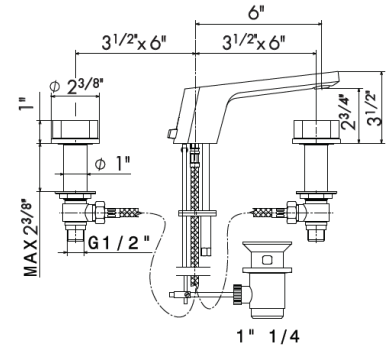

PARK LIMITED

The discreet charm of the neoclassical tradition, with a clear trait of modernity: PARK combines simple and regular lines with material elements, pure and solid forms are the result. By its very nature, it keeps up perfectly with the settings characterised by elegance and luxury.

The PARK collection: between classical and modern, sophisticated and exclusive.

BASIN MIXERS

69700

Widespread basin group with 1/4" pop-up waste set. 1/2" T piece. High spout

05.093 Chrome & Matte black $1750
62.093 PVD Glossy gold & Matte black $2255

69706

Widespread basin group with 1/4" pop-up waste set. 1/2" T piece. Low spout

05.093 Chrome & Matte black $1815
62.093 PVD Glossy gold & Matte black $2295

BIDET MIXER

69735

Single-lever bidet mixer with 1/4" pop-up waste set. 3/8" female connection hoses.

05.093 Chrome & Matte black $1165
62.093 PVD Glossy gold & Matte black $1395

05.093 Chrome + matte black | 62.093 Glossy gold & matte black | See page 12 for finish swatches

✓ = in stock
Ships in 24 hours

orders@streamlinecanada.ca • orderdesk@aloredesign.com • 1-866-503-9796