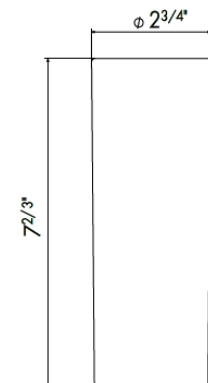

REPLACEMENT PARTS - ROUND

27207 white ceramic
27234 black ceramic

Replacement soap dish

00 Neutral

$135

27209 white ceramic
27236 black ceramic

Replacement tumbler

00 Neutral

$135

27211 white ceramic
27238 black ceramic

Replacement soap pump tumbler, wall mounted version

00 Neutral

$155

27210 white ceramic
27237 black ceramic

Replacement soap pump tumbler, freestanding version

00 Neutral

$110

27212 white ceramic
27239 black ceramic

Replacement brush holder tumbler, freestanding version

00 Neutral

$120