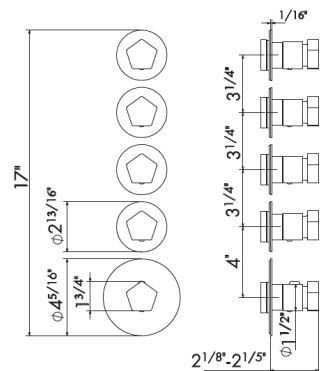

69801E

Thermostatic multifunction selectors with 4-ways out.
3/4" inlets and outlets.

05.093 Chrome & Matte black   **$1890**
62.093 PVD Glossy gold & Matte black   **$2730**

ROUGH IN REQUIRED:
27878 - 4 function rough in   **$1735**
See page 96 for roughs