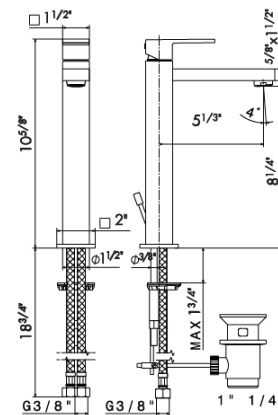

ERGO-Q

The ERGO-Q collection is suitable for a space where the value is given through the systematic break with the past. This range, typical for the naughty charm and rigid squared shapes, creates an alternative style, a work in progress to fight conventions.

BASIN MIXERS

66412

Single-lever basin mixer without pop-up waste set.
3/8" female connection hoses.

21 Chrome
01 Colour

$495
$670

66410

Single-lever basin mixer with 1/4" pop-up waste set.
3/8" female connection hoses.

21 Chrome
01 Colour

$530 ✓
$710

66413

Single-lever basin mixer with 1/4" pop-up waste set.
High version for above counter washbasins.
3/8" female connection hoses.

21 Chrome
01 Colour

$690
$930