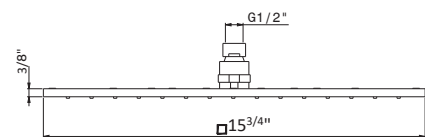

21.018 Chrome	31.023 Brushed bronze	58.063 Gun metal PVD	M0.070 Titanium satin	M0.075 Copper glossy
01.014 Matt white	31.028 Brushed nickel	59.064 Brushed gun metal PVD	M0.071 Gold satin	
01.093 Matt black	58.061 Copper bronze PVD	61.020 Glossy gold	M0.072 Copper satin