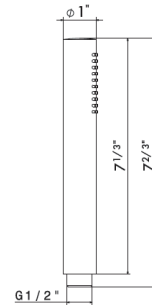

70856

luxury
70956

504

ABS single jet handshower

21 Chrome
01 Colour
31 Brushed

$75
$130
$125

Fixed handshower holder

21 Chrome
01 Colour
31 Brushed

$65
$75
$95