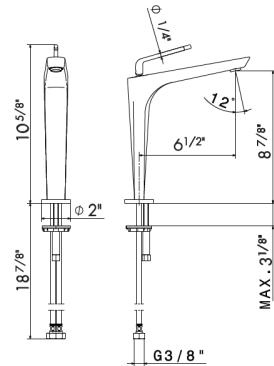

BASIN MIXERS

68412

Single-lever basin mixer without pop-up waste set.
3/8" female connection hoses.

21 Chrome	$670	✓
01 Colour	$790	✓ 01.093
05 Chrome + Colour	$725	
31 Brushed	$740	
58 Glossy PVD	$1035	
59 Brushed PVD	$1140	
61 Glossy gold	$1070	
M2 Exclusive metal	$1035	✓ M2.070 / M2.071

68410

Single-lever basin mixer with pop-up waste set.
3/8" female connection hoses.

21 Chrome	$735
01 Colour	$930
05 Chrome + Colour	$790
31 Brushed	$915
58 Glossy PVD	$1235
59 Brushed PVD	$1390
61 Glossy gold	$1235
M2 Exclusive metal	$1200

68415

Single-lever basin mixer with 1/4" pop-up waste set.
3/8" female connection hoses.

21 Chrome	$850
01 Colour	$980
05 Chrome + Colour	$905
31 Brushed	$955
58 Glossy PVD	$1250
59 Brushed PVD	$1420
61 Glossy gold	$1325
M2 Exclusive metal	$1250

BIDET MIXERS

68425

Single-lever bidet mixer with 1/4" pop-up waste set.
3/8" female connection hoses.

21 Chrome	$735
01 Colour	$930
05 Chrome + Colour	$790
31 Brushed	$915
58 Glossy PVD	$1235
59 Brushed PVD	$1390
61 Glossy gold	$1235
M2 Exclusive metal	$1200

See page 4 for finish swatches

21.018 Chrome
01.014 Matt white
01.093 Matt black

05.093 Chrome + matt black
31.023 Brushed bronze
31.028 Brushed nickel

58.061 Copper bronze PVD
58.063 Gun metal PVD
59.064 Brushed gun metal PVD

61.020 Glossy gold
M2.070 Titanium satin + matt black
M2.071 Gold satin + matt black

M2.072 Copper satin + matt black
M2.075 Copper glossy + matt black