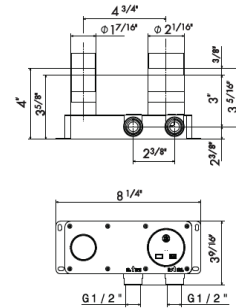

ROUGHS

PAIR WITH SINGLE LEVER WALL MIXER GROUPS

Concealed body

Pair with:
O'rama - 68428E, 68429E 68430E, 69431E.

27855

00 Neutral
Cartridge

25925

$565 ✓
$105

Concealed body

Pair with:
Linfa - 69428E, 69430E
Blink - 70828E, 70830E, 70928E, 70930E, 71028E, 71030E, 71128E, 71130E
Nio - 68930E, 68931E
Ergo - 65828E, 65830E
XT - 4228E, 4230E
X-Steel - 69630EX, 69631EX, 69676EX, 69677EX

27852

00 Neutral

$310 ✓

Concealed body

Pair with:
Ergo-Q - 66430E
X-Sense- 62530E, 62531E

27853

00 Neutral

$345

Concealed body

Pair with:
Ergo-Open - 66530E

27854

00 Neutral

$385