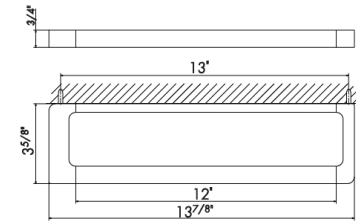

62928

Wall mounted towel rail - 18"

21 Chrome	$420
01 Colour	$590
31 Brushed nickel	$620
35 Soft Gold	$705
61 Glossy gold	$755