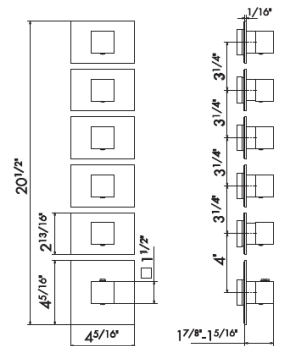

67642E

Thermostatic multifunction selectors with 3-ways out.
3/4" inlets and outlets.

21 Chrome $1655
01 Colour $1890

ROUGH IN REQUIRED:
27879 - 5 function rough in $1935
See page 96 for roughs