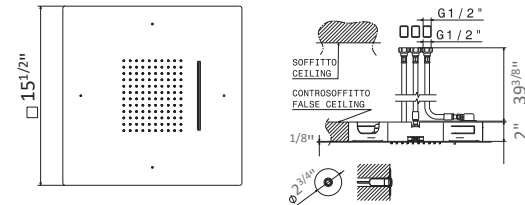

Stainless steel rainfall showerhead with waterfall jet

- **21.018** Chrome **$3320**
- **01.014** Matte White **$3585**
- **01.093** Matte Black **$3585**
- **31.028** Brushed Nickel **$3385**
- **59.064** Brushed Gun Metal PVD **$4335**
- **MO** Exclusive metal **$3865**

139