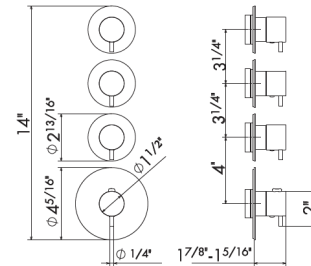

Thermostatic multifunction selectors with 3-ways out.
3/4" inlets and outlets.

21 Chrome	$850
01 Colour	$1325
31 Brushed	$1220
58 Glossy PVD	$1455
59 Brushed PVD	$1695
61 Glossy gold	$1455
M0 Exclusive metal	$2120

ROUGH IN REQUIRED:
27877 - 3 function rough in **$1380** ✓
See page 96 for roughs