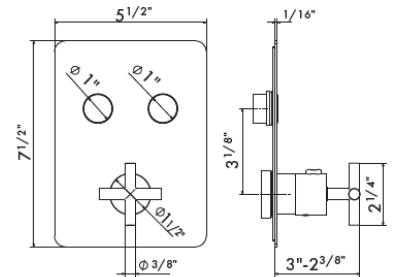

Thermostatic concealed mixer with a handle for temperature control and ON/OFF diverter buttons. 1st push is light flow, 2nd push full flow. Button is flush in off position.

21 Chrome	$585	luxury	$630
01 Colour	$700		$750
31 Brushed	$795		$845
58 PVD	$995		$1060
61 Glossy gold	$995		$1060

ROUGH IN REQUIRED:
27751 - 2 ways out **$910** ✓

See page 96 for roughs

Thermostatic concealed mixer with a handle for temperature control and ON/OFF diverter buttons. 1st push is light flow, 2nd push full flow. Button is flush in off position.

21 Chrome	$660	luxury	$705
01 Colour	$775		$830
31 Brushed	$865		$920
58 PVD	$1085		$1150
61 Glossy gold	$1085		$1150

ROUGH IN REQUIRED:
27752 - 3 ways out **$955** ✓

See page 96 for roughs