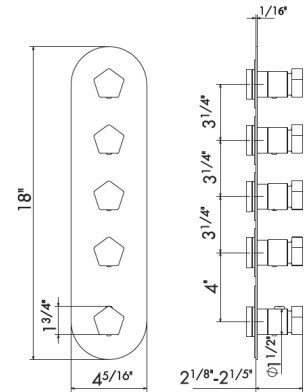

4 FUNCTION THERMOSTATIC MIXERS

69804E

Thermostatic multifunction selectors with 4-ways out.
3/4" inlets and outlets.

05.093 Chrome & Matte black   **$1995**
62.093 PVD Glossy gold & Matte black   **$3295**

ROUGH IN REQUIRED:
27878 - 4 function rough in   **$1735**
See page 96 for roughs