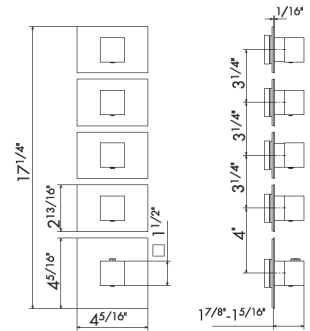

ROUGH IN REQUIRED:
27878 - 4 function rough in \$1735
See page 96 for roughs

67641E

Thermostatic multifunction selectors with 4-ways out.
3/4" inlets and outlets.

21 Chrome \$1390
01 Colour \$1720

ROUGH IN REQUIRED:
27878 - 4 function rough in \$1735
See page 96 for roughs