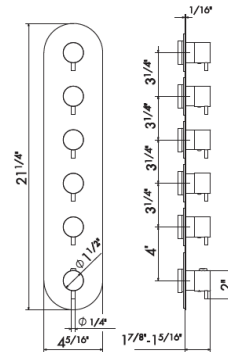

5 FUNCTION THERMOSTATIC MIXERS

67605E

Thermostatic multifunction selectors with 5-ways out.
3/4" inlets and outlets.

21 Chrome	$1195
01 Colour	$1495
31 Brushed	$1700
58 Glossy PVD	$2565
59 Brushed PVD	$2630
61 Glossy gold	$2565
MO Exclusive metal	$2320

ROUGH IN REQUIRED:
27879 - 5 function rough in **$1935**
See page 96 for roughs