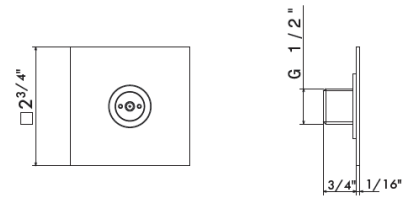

691

Brass concealed square atomizer jet.

21 Chrome	$290
02 Colour + chrome	$350
31 Brushed	$370
58 Glossy PVD	$395
59 Brushed PVD	$455
61 Glossy gold	$425
M7 Exclusive metal +chrome	$450

21.018 Chrome
02.014 Matt white + chrome
02.093 Matt black + chrome

31.023 Brushed bronze
31.028 Brushed nickel
58.061 Copper bronze PVD

58.063 Gun metal PVD
59.064 Brushed gun metal PVD
61.020 Glossy gold

M7.070 Titanium satin + chrome
M7.071 Gold satin + chrome
M7.072 Copper satin +chrome

M0.075 Copper glossy + chrome