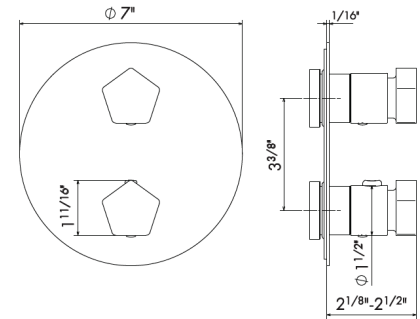

69807E

Thermostatic concealed mixer to combine with a stop valve or a diverter with stop.
3/4" inlets and outlets with adapters to 1/2".

05.093 Chrome & Matte black **$485**
62.093 PVD Glossy gold & Matte black **$630**

ROUGH IN REQUIRED:
27890 - Thermostatic Rough **$505** ✓

See page 96 for roughs