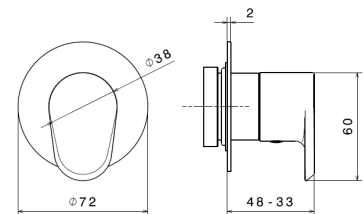

21.018 Chrome | **01.093** Matt black | **31.028** Brushed nickel | See page 7 for finish swatches

✓ = in stock
Ships in 24 hours

orders@streamlinecanada.ca • orderdesk@aloredesign.com • 1-866-503-9796