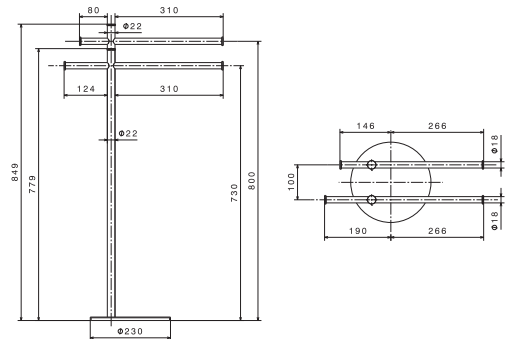

67255 white ceramic
67256 black ceramic

00 Neutral

$120

Freestanding soap pump

67260 white ceramic
67261 black ceramic

21 Chrome **$230**
01 Colour **$370**
31 Brushed **$385**
35 Soft Gold **$375**
58 Glossy PVD **$450**
59 Brushed PVD **$505**
61 Glossy gold **$450**
M0 Exclusive metal **$415**

Freestanding toilet brush and holder

67265 white ceramic
67266 black ceramic

21 Chrome **$220**
01 Colour **$460**
31 Brushed **$410**
35 Soft Gold **$405**
58 Glossy PVD **$615**
59 Brushed PVD **$660**
61 Glossy gold **$615**
M0 Exclusive metal **$545**

Freestanding toilet towel rack

67270

21 Chrome **$1550**
01 Colour **$1705**
31 Brushed **$1825**
35 Soft Gold **$2155**
58 Glossy PVD **$2680**
59 Brushed PVD **$3190**
61 Glossy gold **$2680**
M0 Exclusive metal **$2185**