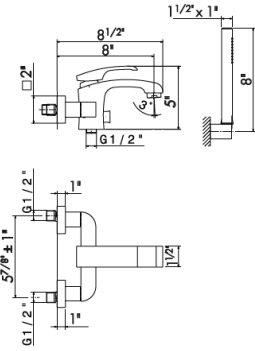

62582C

Deck mounted tub filler set.
Including: spout, mixer, diverter, handshower. Left handle is
diverter, right handle is volume and temperature control.
Flow rates: Spout 4.25GPM; Handshower 3.12GPM

- **21** Chrome **$2835**
- **20** Chrome + Swarovski **$3205**
- **61** Glossy gold **$4595**
- **64** Glossy gold + Swarovski **$4880**