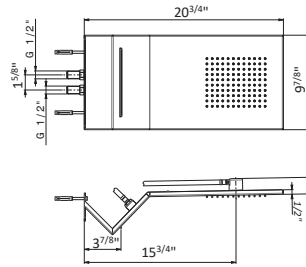

- 21.018** Chrome **\$3595**
- 01.014** Matte White **\$3850**
- 01.093** Matte Black **\$3850**
- 31.028** Brushed Nickel **\$3895**

71311

Steel round 16" Rain showerhead with waterfall jet

- 21.018** Chrome **\$2890**
- 01.014** Matte White **\$3010**
- 01.093** Matte Black **\$3010**
- 31.028** Brushed Nickel **\$2965**
- 59.064** Brushed Gun Metal PVD **\$4970**
- MO** Exclusive metal **\$3140**