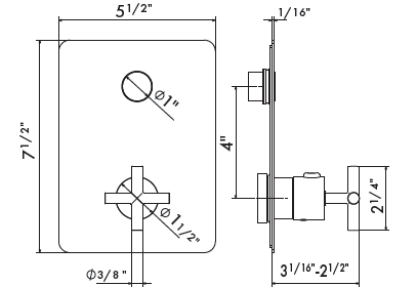

CONCEALED THERMOSTATIC MIXERS

Thermostatic concealed mixer with a handle for temperature control and an ON/OFF button. 1st push is light flow, 2nd push full flow. Button is flush in off position.

21 Chrome	$515	luxury	$555
01 Colour	$630		$675
31 Brushed	$720		$765
58 PVD	$910		$965
61 Glossy gold	$910		$965

ROUGH IN REQUIRED:
27750 - 1 way out **$795**

See page 96 for roughs

Thermostatic concealed mixer with a handle for temperature control and ON/OFF diverter buttons. 1st push is light flow, 2nd push full flow. Button is flush in off position.

21 Chrome	$585	luxury	$630
01 Colour	$700		$750
31 Brushed	$795		$845
58 PVD	$995		$1060
61 Glossy gold	$995		$1060

ROUGH IN REQUIRED:
27751 - 2 ways out **$910** ✓

See page 96 for roughs

Thermostatic concealed mixer with a handle for temperature control and ON/OFF diverter buttons. 1st push is light flow, 2nd push full flow. Button is flush in off position.

21 Chrome	$660	luxury	$705
01 Colour	$775		$830
31 Brushed	$865		$920
58 PVD	$1085		$1150
61 Glossy gold	$1085		$1150

ROUGH IN REQUIRED:
27752 - 3 ways out **$955** ✓

See page 96 for roughs