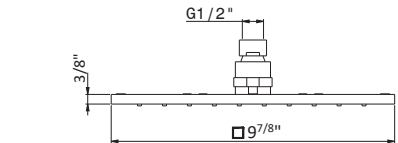

26536

Brass square 10" showerhead

21 Chrome	$655	✓
01 Colour	$1095	✓01.093
31 Brushed	$1055	
61 Glossy gold	$1935