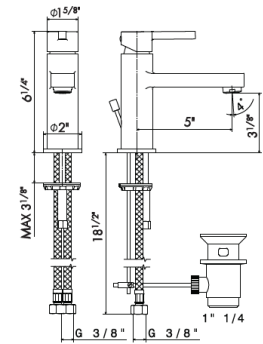

65813

Single-lever basin mixer with 1/4" pop-up waste set.
High version for above counter washbasins.
3/8" female connection hoses.

21.018 Chrome
01.093 Matte Black

$500
$740