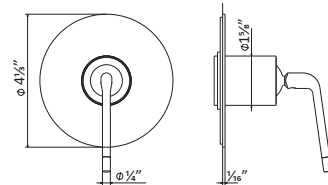

BATH COLLECTION

Deck mounted tub filler set. Including: spout, mixer, diverter, handshower. Left handle is diverter, right handle is volume and temperature control.
Flow rates: Spout 4.23GPM; Handshower 3.69GPM

21 Chrome	$1980
01 Colour	$2565
05 Chrome + colour	$1980
31 Brushed	$2310
58 Glossy PVD	$2945
59 Brushed PVD	$3335
61 Glossy gold	$3095
M2 Exclusive metal	$3220

Floor mounted tub filler set. Including: spout, mixer, diverter, handshower
Flow rates: Spout 4.3GPM; Handshower 4.06GPM

21 Chrome	$2515
01 Colour	$2785
05 Chrome + colour	$2705
31 Brushed	$2885
58 Glossy PVD	$3995
59 Brushed PVD	$4245
61 Glossy gold	$3995
M2 Exclusive metal	$3250

ROUGH IN REQUIRED:
27819 - Freestand Tub Filler Rough **$545** ✓
See page 96 for roughs

68443

Ceiling spout for basin group with 1/2" connection
Flow rate: 2.58GPM

21 Chrome	$1290
01 Colour	$1420
05 Chrome + colour	$1370
31 Brushed	$1390
58 Glossy PVD	$2020
59 Brushed PVD	$2080
61 Glossy gold	$2050
M2 Exclusive metal	$1495

CONTROLS REQUIRED:
68490 - Deck mounted mixer
or
10863 - Rough in for 68476E & **68476E** - Trim for concealed mixer

Concealed mixer

21 Chrome	$395
01 Colour	$625
05 Chrome + colour	$445
31 Brushed	$495
58 Glossy PVD	$715
59 Brushed PVD	$815
61 Glossy gold	$715
M2 Exclusive metal	$825

Rough in for 68476E **$145**

68490

Deck mounted mixer

21 Chrome	$415
01 Colour	$525
05 Chrome + colour	$445
31 Brushed	$520
58 Glossy PVD	$630
59 Brushed PVD	$695
61 Glossy gold	$660
M2 Exclusive metal	$765

See page 4 for finish swatches