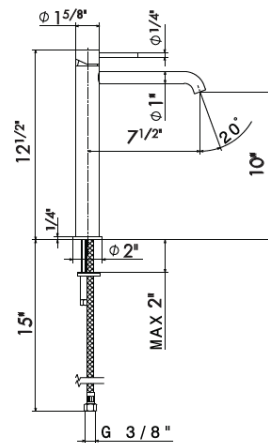

X-STEEL

The new X-steel bath collection comes from the desire to create an appealing, but at the same time strong and user-friendly product. A product made in stainless steel, a noble material with incomparable properties, which meets very high quality standards thanks to its durability, inalterability, eco-compatibility and by being hygienic.

BASIN MIXERS

Single-lever basin mixer without pop-up waste set.
3/8" female connection hoses.

69612X

50.050 Stainless steel

$580

Single-lever basin mixer with 1/4" pop-up waste set.
3/8" female connection hoses.

69610X

50.050 Stainless steel

$650

Single-lever basin mixer without pop-up waste set.
High version for above counter washbasins.
3/8" female connection hoses.

69615X

50.050 Stainless steel

$695