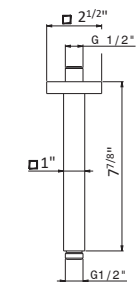

28153

21 Chrome	\$360
01 Colour	\$400
31 Brushed	\$390
61 Glossy gold	\$465

Square brass 14" ceiling arm

26599

21 Chrome	\$405
01 Colour	\$435
31 Brushed	\$435
61 Glossy gold	\$600

SHOWER HEADS

27747

Brass round 10" showerhead