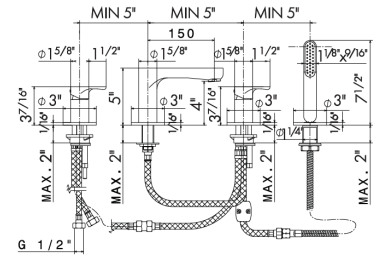

BATH COLLECTION

Wall mounted tub filler set.
Including: spout, mixer, diverter, handshower
Flow rates: Spout 5.59GPM; Handshower 3.39GPM

- **21** Chrome **$1150**
- **01** Colour **$1470**
- **05** Chrome + colour **$1390**
- **M0** Exclusive metal **$1545**

69440C

Deck mounted tub filler set.
Including: spout, mixer, diverter, handshower
Left handle is diverter, right handle is volume and temperature control
Flow rates: Spout 4.33GPM; Handshower 3.02GPM

- **21** Chrome **$1660**
- **01** Colour **$1930**
- **05** Chrome + colour **$1955**
- **M0** Exclusive metal **$2325**

69482C

Tub Spout with 1/2" Connections
Flow rate: 8.9GPM

- **21** Chrome **$375**
- **01** Colour **$435**
- **05** Chrome + colour **$465**
- **M0** Exclusive metal **$565**

69487

For shower parts, see Wellness, page 71

See page 5 for finish swatches

21.018 Chrome	01.093 Matt black	31.028 Brushed nickel	M0.071 Gold satin	M0.075 Copper glossy
01.014 Matt white	05.033 Chrome + lime green	M0.070 Titanium satin	M0.072 Copper satin