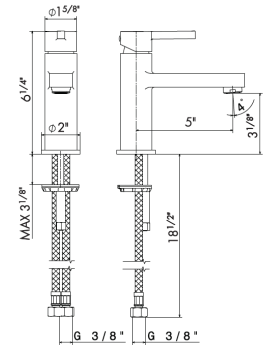

BASIN MIXERS

65812

Single-lever basin mixer without pop-up waste set.
3/8" female connection hoses.

21.018 Chrome
01.093 Matte Black

\$330 ✓
\$465 ✓

65810

Single-lever basin mixer with 1/4" pop-up waste set.
3/8" female connection hoses.