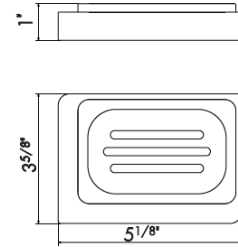

Freestanding tumbler

62955 white ceramic
62956 black ceramic

21 Chrome	$265
01 Colour	$360
31 Brushed nickel	$370
35 Soft Gold	$405
61 Glossy gold	$410