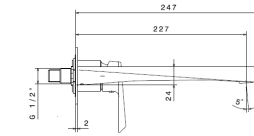

ROUGH IN REQUIRED:
27852 - Wall lav rough in \$310 ✓
 See page 96 for roughs

68931E

Single lever wall mounted basin mixer without pop-up waste set.

21 Chrome \$615
01 Colour \$785
31 Brushed \$720

ROUGH IN REQUIRED:
27852 - Wall lav rough in \$310 ✓
 See page 96 for roughs