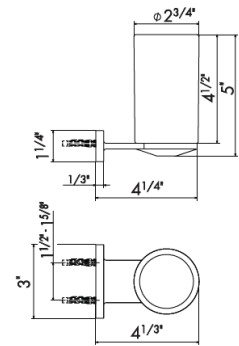

67210 white ceramic
67211 black ceramic

Wall mounted soap pump

21 Chrome	$380
01 Colour	$450
31 Brushed	$460
35 Soft Gold	$510
58 Glossy PVD	$575
59 Brushed PVD	$705
61 Glossy gold	$575
M0 Exclusive metal	$555