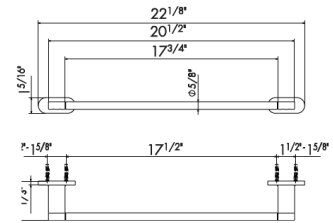

67229

Wall mounted towel rail - 24"

21 Chrome	$395
01 Colour	$585
31 Brushed	$570
35 Soft Gold	$770
58 Glossy PVD	$805
59 Brushed PVD	$1030
61 Glossy gold	$805
M0 Exclusive metal	$830