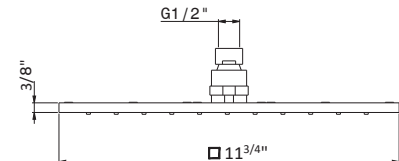

26536

Brass square 10" showerhead

21 Chrome	\$655	✓
01 Colour	\$1095	✓01.093
31 Brushed	\$1055	
61 Glossy gold	\$1935	

26537

Brass square 12" showerhead

21 Chrome	\$995
01 Colour	\$1590
31 Brushed	\$1725
61 Glossy gold	\$3155