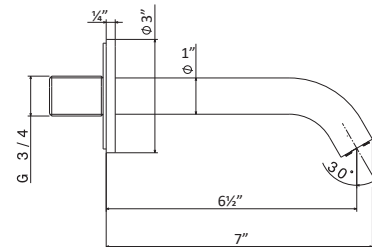

For shower parts, see Wellness, page 71

See page 6 for finish swatches

21.018 Chrome | **01.093** Matt black | **31.023** Brushed bronze | **58.061** Copper bronze PVD | **58.063** Gun metal PVD | **61.020** Glossy gold

in stock
Ships in 24 hours

orders@streamlinecanada.ca • orderdesk@aloredesign.com • 1-866-503-9796

35