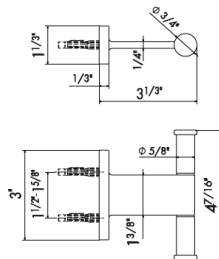

67222

Robe hook

21 Chrome	$245
01 Colour	$270
31 Brushed	$270
35 Soft Gold	$325
58 Glossy PVD	$345
59 Brushed PVD	$415
61 Glossy gold	$345
M0 Exclusive metal	$370