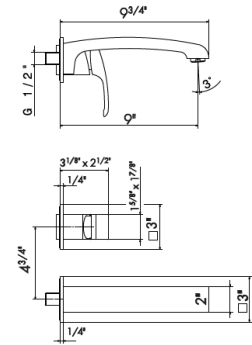

62531E

Single lever wall mounted basin mixer without pop-up waste set.

21 Chrome	$1060
20 Chrome + Swarovski	$1370
61 Glossy gold	$1850
64 Glossy gold + Swarovski	$2125

ROUGH IN REQUIRED:
27853 - $345
See page 96 for roughs