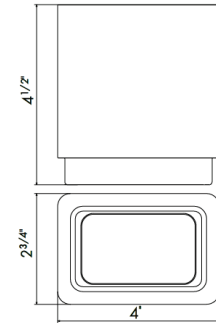

REPLACEMENT PARTS - SQUARE

Replacement soap dish

21800 white ceramic
21801 black ceramic

00 Neutral **$90**

Replacement tumbler - freestanding and wall mounted

21805 white ceramic
21806 black ceramic

00 Neutral **$110**

Replacement soap tumbler - freestanding and wall mounted

21810 white ceramic
21811 black ceramic

00 Neutral **$110**

Replacement toilet brush tumbler - freestanding and wall mounted

21815 white ceramic
21816 black ceramic

00 Neutral **$155**

21.018 Chrome | **31.028** Brushed nickel | **61.020** Glossy gold | See page 15 for finish swatches

= in stock
Ships in 24 hours

orders@streamlinecanada.ca • orderdesk@aloredesign.com • 1-866-503-9796