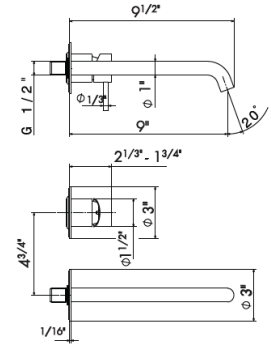

Single lever wall mounted basin mixer without pop-up waste set.

69613EX

69613EX.50.050 Stainless steel

$580

ROUGH IN REQUIRED:
27852 - Wall lav rough in
See page 96 for roughs

$310 ✓