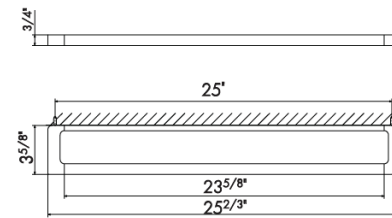

WALL MOUNTED ACCESSORIES - SQUARE

62923

Wall mounted toilet roll holder

21 Chrome	$185
01 Colour	$260
31 Brushed nickel	$250
35 Soft Gold	$320
61 Glossy gold	$280

62927

21 Chrome	$355
01 Colour	$515
31 Brushed nickel	$550
35 Soft Gold	$605
61 Glossy gold	$565

62928

21 Chrome	$420
01 Colour	$590
31 Brushed nickel	$620
35 Soft Gold	$705
61 Glossy gold	$755

62929

21 Chrome	$495
01 Colour	$650
31 Brushed nickel	$705
35 Soft Gold	$775
61 Glossy gold	$785

62922

Wall mounted robe hooks - set of 2

21 Chrome	$110
01 Colour	$170
31 Brushed nickel	$160
35 Soft Gold	$210
61 Glossy gold	$180

21.018 Chrome | 31.028 Brushed nickel | 61.020 Glossy gold | See page 15 for finish swatches