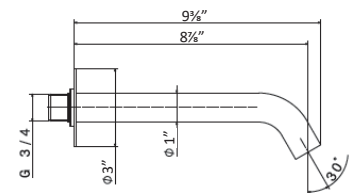

BATH COLLECTION

69671EX

Wall mounted tub filler set.
Including: spout, mixer, diverter, handshower
Flow rates: Spout 5.34GPM; Handshower 3.43GPM

69671EX.50.050 Stainless steel **$1465**

ROUGH IN REQUIRED:
27862 - Wall tub filler Rough in **$775**
See page 96 for roughs

69684EX

Floor mounted tub filler set.
Including: spout, mixer, diverter, handshower
Flow rates: Spout 5.07GPM; Handshower 3.50GPM

69684EX.50.050 Stainless steel **$2440**

ROUGH IN REQUIRED:
27819 - Freestand Tub Filler Rough **$545** ✓
See page 96 for roughs

69682XC

Deck mounted tub filler set.
Including: spout, mixer, diverter, handshower
Left handle is diverter, right handle is volume and temperature control
Flow rates: Spout 4.22GPM; Handshower 2.92GPM

50.050 Stainless steel **$2440**

29482X

Tub spout with 3/4" connections
Flow rate: 9.01GPM

50.050 Stainless steel **$395**

69699X

Round Wall outlet

50.050 Stainless steel **$185**