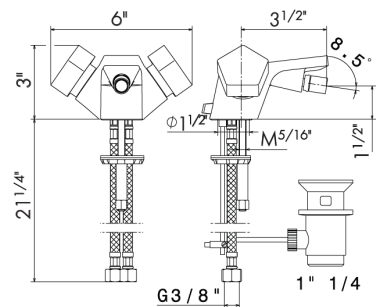

05.093 Chrome + matte black | 62.093 Glossy gold & matte black | See page 12 for finish swatches

✓ = in stock
Ships in 24 hours

orders@streamlinecanada.ca • orderdesk@aloredesign.com • 1-866-503-9796