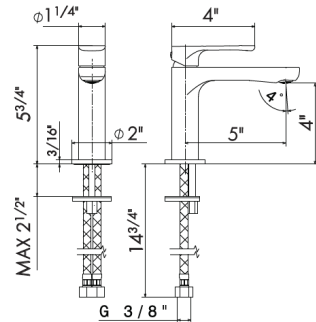

Single-lever basin mixer without pop-up waste set.
3/8" female connection hoses.

21 Chrome	$340 ✓
01 Colour	$430 ✓ 01.093
05 Chrome + Colour	$495
M0 Exclusive metal	$625 ✓ M0.070 / M0.071