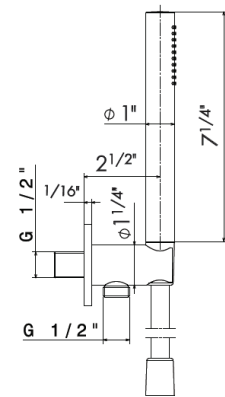

69656X

50.050 Stainless steel

$720

Handshower set with 60" flexible PVC hose. Includes wall union with handshower holder.

69645X

50.050 Stainless steel

$535