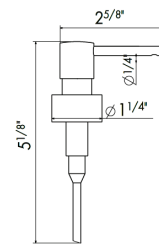

00 Neutral

\$160

REPLACEMENT PARTS - ROUND & SQUARE

19068

soap pump replacement

21 Chrome	\$135
01 Colour	\$190
31 Brushed	\$205
58 Glossy PVD	\$235
59 Brushed PVD	\$295
61 Glossy gold	\$240
M0 Exclusive metal	\$235