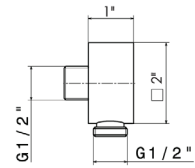

Square wall union.
Pair with handshower sets

21 Chrome	$165
01 Colour	$245
31.028 Brushed nickel	$185
61 Glossy gold	$220