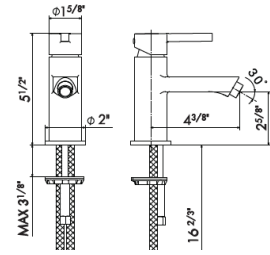

\$500
\$740

BIDET MIXERS

65827

Single-lever bidet mixer without pop-up waste set.
3/8" female connection hoses.

21.018 Chrome
01.093 Matte Black

\$330
\$465

WALL MIXER GROUPS

65828E