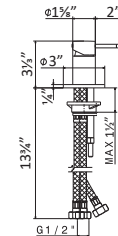

See page 4 for finish swatches

21.018 Chrome	05.093 Chrome + matt black	58.061 Copper bronze PVD	61.020 Glossy gold	M2.072 Copper satin + matt black
01.014 Matt white	31.023 Brushed bronze	58.063 Gun metal PVD	M2.070 Titanium satin + matt black	M2.075 Copper glossy + matt black
01.093 Matt black	31.028 Brushed nickel	59.064 Brushed gun metal PVD	M2.071 Gold satin + matt black	M0 = M2 without matt black