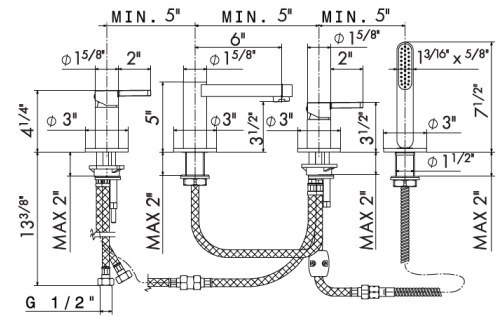

BATH COLLECTION

65840C

Wall mounted tub filler set.
Including: spout, mixer, diverter, handshower
Flow rates: Spout 5.77GPM; Handshower 3.61GPM

21.018 Chrome
01.093 Matte Black

$915
$1345

65882C

Deck mounted tub filler set.
Including: spout, mixer, diverter, handshower
Left handle is diverter, right handle is volume and temperature control
Flow rates: Spout 3.91GPM; Handshower 2.93GPM

21.018 Chrome
01.093 Matte Black

$1590
$2140

65887

Tub Spout
Flow rate: 6.92GPM

21.018 Chrome
01.093 Matte Black

$440
$550

For shower parts, see Wellness, page 71