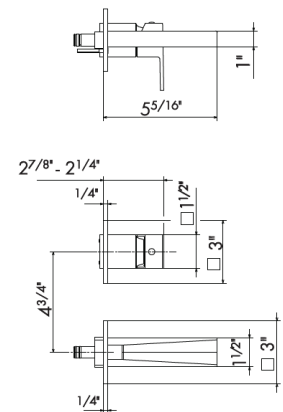

21.018 Chrome | **02.014** Matt white + chrome | **02.093** Matt black + chrome | See page 10 for finish swatches

✓ = in stock
Ships in 24 hours

orders@streamlinecanada.ca • orderdesk@aloredesign.com • 1-866-503-9796

51