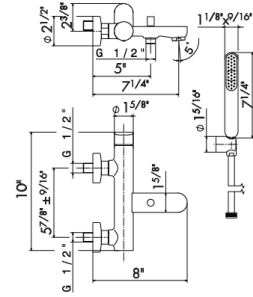

BATH COLLECTION

Wall mounted tub filler set.
Including: spout, mixer, diverter, handshower
Flow rates: Spout 5.59GPM; Handshower 3.39GPM

- **21** Chrome **$1150**
- **01** Colour **$1470**
- **05** Chrome + colour **$1390**
- **M0** Exclusive metal **$1545**

69440C

Deck mounted tub filler set.
Including: spout, mixer, diverter, handshower
Left handle is diverter, right handle is volume and temperature control
Flow rates: Spout 4.33GPM; Handshower 3.02GPM

- **21** Chrome **$1660**
- **01** Colour **$1930**
- **05** Chrome + colour **$1955**
- **M0** Exclusive metal **$2325**

69482C

Tub Spout with 1/2" Connections
Flow rate: 8.9GPM

- **21** Chrome **$375**
- **01** Colour **$435**
- **05** Chrome + colour **$465**
- **M0** Exclusive metal **$565**

69487

For shower parts, see Wellness, page 71

See page 5 for finish swatches

21.018 Chrome	01.093 Matt black	31.028 Brushed nickel	M0.071 Gold satin	M0.075 Copper glossy
01.014 Matt white	05.033 Chrome + lime green	M0.070 Titanium satin	M0.072 Copper satin