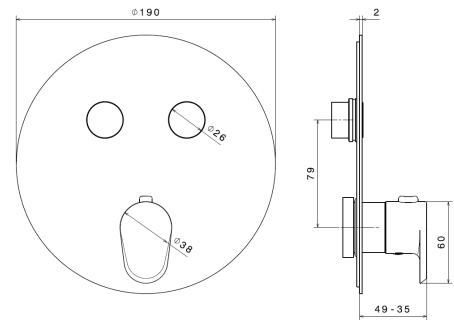

70424E

Thermostatic concealed mixer with a handle for temperature control and ON/OFF diverter buttons. 1st push is light flow, 2nd push full flow. Button is flush in off position.

21 Chrome $595
01 Colour $735
31 Brushed $705

ROUGH IN REQUIRED:
27752 - 3 ways out $955 ✓
See page 96 for roughs