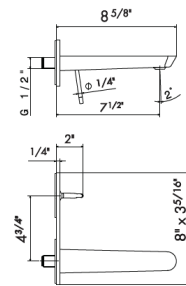

WALL MIXER GROUPS

68428E

Single-lever wall mixer without pop-up waste set.

21 Chrome	$725
01 Colour	$990
05 Chrome + Colour	$780
31 Brushed	$890
58 Glossy PVD	$1235
59 Brushed PVD	$1385
61 Glossy gold	$1235
M2 Exclusive metal	$1235

ROUGH IN REQUIRED:
27855 - Wall lav rough in **$565** ✓
See page 96 for roughs

68429E

Single-lever wall mixer without pop-up waste set.

21 Chrome	$770
01 Colour	$950
05 Chrome + Colour	$825
31 Brushed	$940
58 Glossy PVD	$1200
59 Brushed PVD	$1370
61 Glossy gold	$1235
M2 Exclusive metal	$1145

ROUGH IN REQUIRED:
27855 - Wall lav rough in **$565** ✓
See page 96 for roughs

CONCEALED THERMOSTATIC MIXERS

67688E

Thermostatic concealed mixer with one handle for temperature control and one handle for diverter with flow regulator. 3/4" inlets with adapter to 1/2". 1/2" outlets.

21 Chrome	$600 ✓
01 Colour	$815 ✓ 01.093
05 Chrome + Colour	$635
31 Brushed	$725
58 Glossy PVD	$1025
59 Brushed PVD	$1145
61 Glossy gold	$1025
M2 Exclusive metal	$1260

ROUGH IN REQUIRED:
27885 - 1 way out **$835** ✓
27886 - 2 ways out **$855** ✓
See page 96 for roughs

67687E

Thermostatic concealed to combine with a stop valve or a diverter with stop. 3/4" inlets and outlets with adapters to 1/2".

21 Chrome	$365
01 Colour	$490
05 Chrome + Colour	$390
31 Brushed	$415
58 Glossy PVD	$595
59 Brushed PVD	$665
61 Glossy gold	$595
M2 Exclusive metal	$795

ROUGH IN REQUIRED:
27885 - 1 way out **$505** ✓
See page 96 for roughs