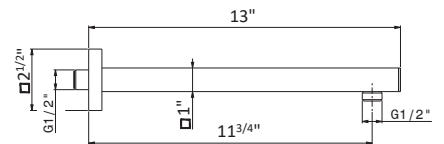

27672

21 Chrome	$525
01 Colour	$580
31 Brushed	$570
61 Glossy gold	$735

Square brass 14" wall arm