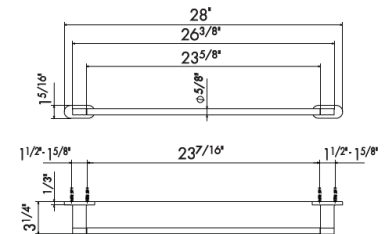

67229

Wall mounted towel rail - 24"

21 Chrome	$395
01 Colour	$585
31 Brushed	$570
35 Soft Gold	$770
58 Glossy PVD	$805
59 Brushed PVD	$1030
61 Glossy gold	$805
M0 Exclusive metal	$830