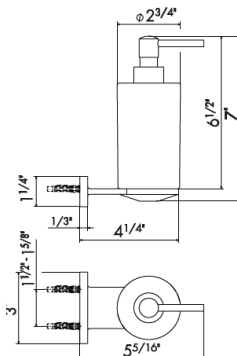

ACCESSORIES

Round and square accessories to go with your faucetry! Available in a multitude of different finishes so you can mix and match.

WALL MOUNTED ACCESSORIES - ROUND

67200 white ceramic
67201 black ceramic

Wall mounted soap dish

21 Chrome	$245
01 Colour	$265
31 Brushed	$265
35 Soft Gold	$315
58 Glossy PVD	$340
59 Brushed PVD	$405
61 Glossy gold	$340
M0 Exclusive metal	$330

67205 white ceramic
67206 black ceramic

Wall mounted tumbler

21 Chrome	$245
01 Colour	$275
31 Brushed	$275
35 Soft Gold	$320
58 Glossy PVD	$350
59 Brushed PVD	$415
61 Glossy gold	$350
M0 Exclusive metal	$340

67210 white ceramic
67211 black ceramic

Wall mounted soap pump

21 Chrome	$380
01 Colour	$450
31 Brushed	$460
35 Soft Gold	$510
58 Glossy PVD	$575
59 Brushed PVD	$705
61 Glossy gold	$575
M0 Exclusive metal	$555

67215 white ceramic
67216 black ceramic

Wall mounted toilet brush and holder

21 Chrome	$350
01 Colour	$525
31 Brushed	$470
35 Soft Gold	$550
58 Glossy PVD	$750
59 Brushed PVD	$840
61 Glossy gold	$750
M0 Exclusive metal	$675

21.018 Chrome
01.014 Matt white
01.093 Matt black

31.023 Brushed bronze
31.028 Brushed nickel
58.061 Copper bronze PVD

58.063 Gun metal PVD
59.064 Brushed gun metal PVD
61.020 Glossy gold

M0.070 Titanium satin
M0.071 Gold satin
M0.072 Copper satin

M0.075 Copper glossy
See page 15 for finish swatches

in stock
Ships in 24 hours

orders@streamlinecanada.ca • orderdesk@aloredesign.com • 1-866-503-9796