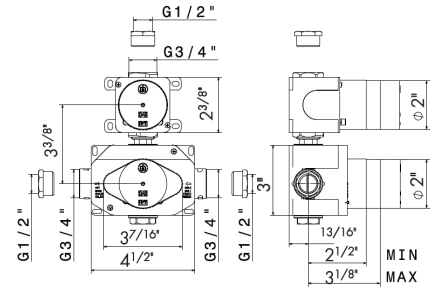

27886

2 ways out

Universal concealed body

Pair with:
O'rama - 67688E
Linfa - 67638E
Blink - 69818E, 69828E,
69838E, 69848E
Nio - 67698E

Ergo - 67628E
Ergo-Q - 67648E
XT - 67608E
X-Steel - 69663EX
Park - 67658E

00 Neutral **$855** ✓
Extension Kit **27899** **$185**
Cartridge **25920** **$175**