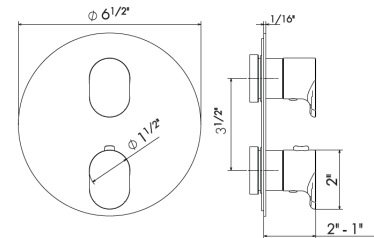

67637E

Thermostatic concealed mixer to combine with a stop valve or a diverter with stop.
3/4" inlets and outlets with adapters to 1/2".

21 Chrome	$285
01 Colour	$375
05 Chrome + Colour	$340
M0 Exclusive metal	$560

ROUGH IN REQUIRED:
27890 - Thermostatic Rough **$505** ✓

See page 96 for roughs