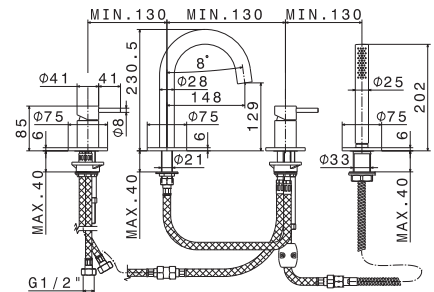

50.050 Stainless steel **\$2440**

29482X

Tub spout with 3/4" connections
Flow rate: 9.01GPM

50.050 Stainless steel **\$395**

69699X

Round Wall outlet

50.050 Stainless steel **\$185**

PARK LIMITED