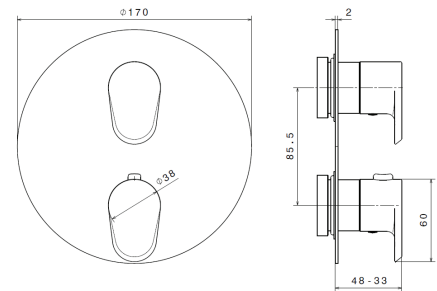

67697E

Thermostatic concealed mixer to combine with a stop valve or a diverter with stop.
3/4" inlets and outlets with adapters to 1/2".

21 Chrome $275
01 Colour $385
31 Brushed $335

ROUGH IN REQUIRED:
27890 - Thermostatic Rough $505 ✓
See page 96 for roughs