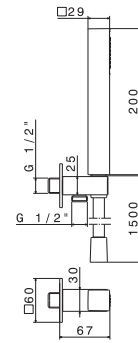

M0.072 Copper satin
M0.075 Copper glossy

HANDSHOWERS

822

Square shower set with 60" flexible PVC hose.
With built in wall union.

21 Chrome	\$385
01 Colour	\$535
31 Brushed	\$515
61 Glossy gold	\$1030

823

Round shower set with 60" flexible PVC hose.
With built in wall union.