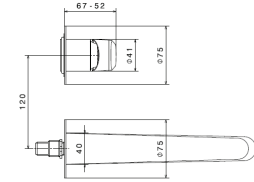

68931E

Single lever wall mounted basin mixer without pop-up waste set.

21 Chrome $615
01 Colour $785
31 Brushed $720

ROUGH IN REQUIRED:
27852 - Wall lav rough in $310 ✓
See page 96 for roughs