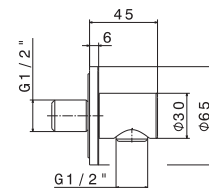

50.050 Stainless steel **\$2440**

29482X

Tub spout with 3/4" connections
Flow rate: 9.01GPM

50.050 Stainless steel **\$395**

69699X

Round Wall outlet

50.050 Stainless steel **\$185**

PARK LIMITED