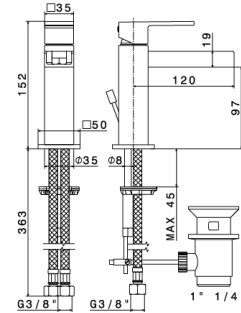

BASIN MIXERS

66510

Single-lever basin mixer with 1/4" pop-up waste set.
3/8" female connection hoses.

21 Chrome
02 Colour + chrome

\$650
\$930

66513

Single-lever basin mixer with 1/4" pop-up waste set.
High version for above counter washbasins.
3/8" female connection hoses.