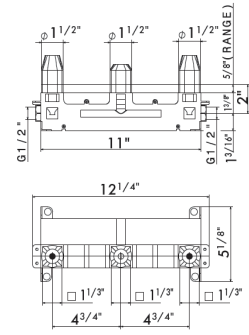

27858

Concealed body

Pair with:
Park - 67528E, 67530E

00 Neutral

$480