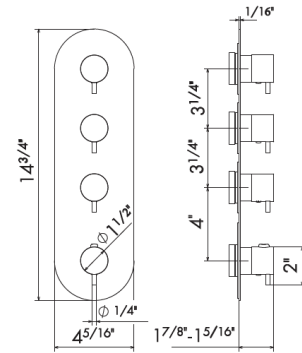

3 FUNCTION THERMOSTATIC MIXERS

Thermostatic multifunction selectors with 3-ways out.
3/4" inlets and outlets.

21 Chrome	$780
01 Colour	$1065
31 Brushed	$1110
58 Glossy PVD	$1995
59 Brushed PVD	$2245
61 Glossy gold	$1995
M0 Exclusive metal	$1660

ROUGH IN REQUIRED:
27877 - 3 function rough in **$1380** ✓
See page 96 for roughs