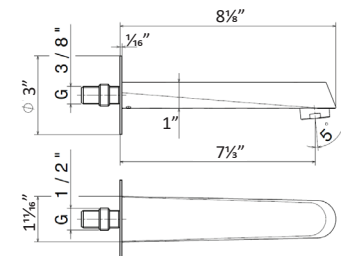

Tub Spout with 1/2" Connections

21 Chrome $355
01 Colour $445
31 Brushed $400