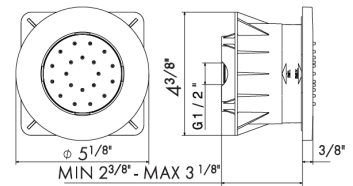

21.018 Chrome	\$385
31.023 Brushed bronze	\$525
31.028 Brushed nickel	\$525

562

ABS round adjustable single jet wall mounted showerhead. Built in wall box

21 Chrome	\$925
01 Colour	\$940
58 Glossy PVD	\$1080
59 Brushed PVD	\$1145
61 Glossy gold	\$1080
M0 Exclusive metal	\$1050