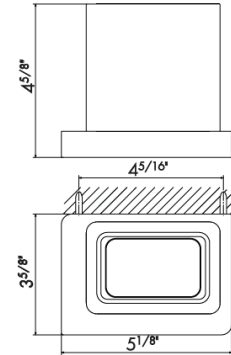

62910 white ceramic
62911 black ceramic

Wall mounted soap pump

21 Chrome	$395
01 Colour	$495
31 Brushed nickel	$550
35 Soft Gold	$605
61 Glossy gold	$595