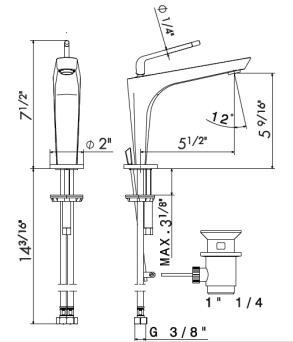

68415

Single-lever basin mixer with 1/4" pop-up waste set.
3/8" female connection hoses.

21 Chrome	$850
01 Colour	$980
05 Chrome + Colour	$905
31 Brushed	$955
58 Glossy PVD	$1250
59 Brushed PVD	$1420
61 Glossy gold	$1325
M2 Exclusive metal	$1250