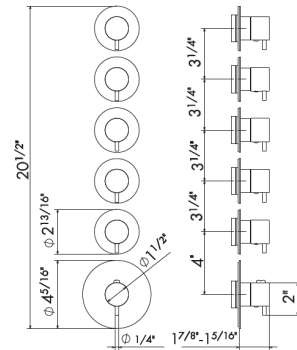

67602E

Thermostatic multifunction selectors with 5-ways out.
3/4" inlets and outlets.

21 Chrome	$1135
01 Colour	$1715
31 Brushed	$1675
58 Glossy PVD	$1965
59 Brushed PVD	$2325
61 Glossy gold	$1965
MO Exclusive metal	$2805

ROUGH IN REQUIRED:
27879 - 5 function rough in **$1935**
See page 96 for roughs