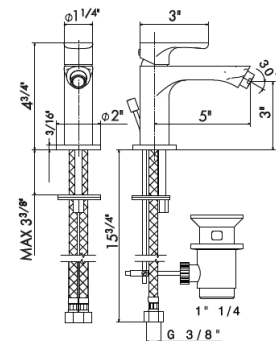

21 Chrome	\$610
01 Colour	\$665
05 Chrome + Colour	\$760
M0 Exclusive metal	\$905

BIDET MIXER

69425

Single-lever bidet mixer with 1/4" pop-up waste set.
3/8" female connection hoses.

21 Chrome	\$360
01 Colour	\$495
05 Chrome + Colour	\$535
M0 Exclusive metal	\$800