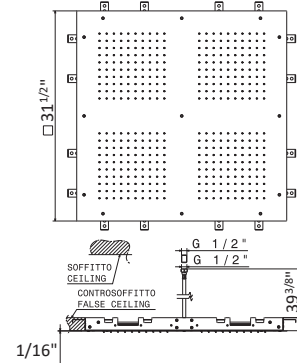

70015

Steel square 31.5" concealed showerhead

21.018 Chrome	$15,995