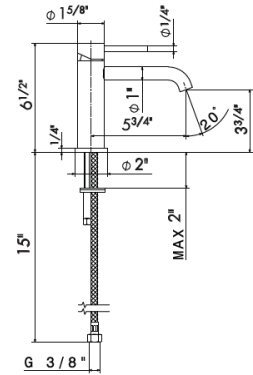

BASIN MIXERS

Single-lever basin mixer without pop-up waste set.
3/8" female connection hoses.

69612X

50.050 Stainless steel

\$580

Single-lever basin mixer with 1/4" pop-up waste set.
3/8" female connection hoses.