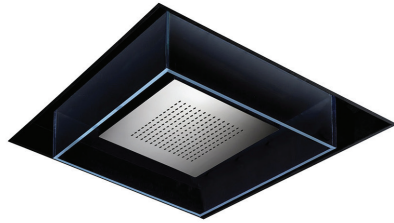

SHOWER HEAD WITH CHROMATHERAPY

688

Concealed showerhead in AISI 316 stainless steel, with raining jet and chromatherapy lighting system. Equipped with button control.

SHOWER HEAD		EXTERNAL FRAME	
01.093	Matte Black	Matte Black	$9,995
46.093	Brushed Steel	Matte Black	$9,995
A3.050	Brushed Steel	Copper Glossy	$9,995
A6.050	Brushed Steel	Titanium satin	$9,995
C3.093	Matte Black	Copper Glossy	$9,995
C6.093	Matte Black	Titanium Satin	$9,995
M2.070	Titanium Satin	Matte Black	$9,995
M2.075	Copper Glossy	Matte Black	$9,995
M0.070	Titanium Satin	Titanium Satin	$9,995
M0.075	Copper Glossy	Copper Glossy	$9,995
M3.070	Titanium Satin	Copper Glossy	$9,995
M6.075	Copper Glossy	Titanium Glossy	$9,995