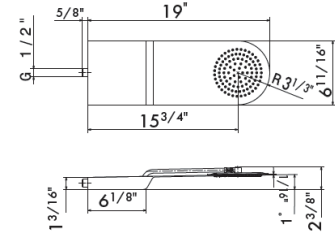

140

Stainless steel rainfall showerhead.

- **21** Chrome **$2440**
- **01** Colour **$2610**
- **31** Brushed **$2500**
- **59.064** Brushed gun metal PVD **$3250**
- **M0** Exclusive metal **$2800**