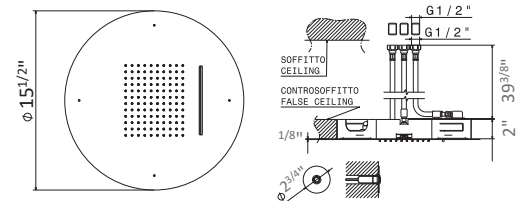

Steel square 16" Rain showerhead with waterfall jet

- **21.018** Chrome **$2890**
- **01.014** Matte White **$3015**
- **01.093** Matte Black **$3015**
- **31.028** Brushed Nickel **$2975**

685