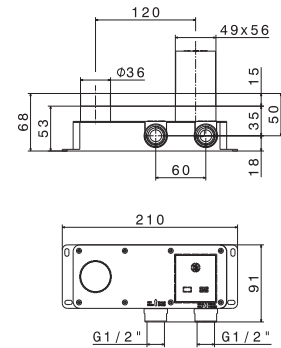

27852

00 Neutral

\$310 ✓

Concealed body

Pair with:
Ergo-Q - 66430E
X-Sense- 62530E, 62531E

27853

00 Neutral

\$345