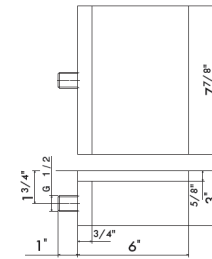

206

Brass waterfall showerhead.

- **21** Chrome **$1755**
- **01** Colour **$1970**
- **31** Brushed **$1910**
- **35.099** Soft Gold **$1940**
- **58** Glossy PVD **$2150**
- **59** Brushed PVD **$2330**
- **61** Glossy gold **$2530**
- **M0** Exclusive metal **$2000**