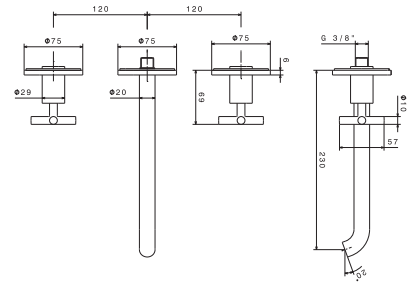

3-hole wall mounted basin mixer without pop-up waste set. Long spout