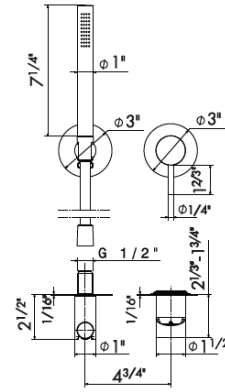

69676EX

69676EX.50.050 Stainless steel

$860

ROUGH IN REQUIRED:
27852 - Wall lav rough in
See page 96 for roughs

$310 ✓