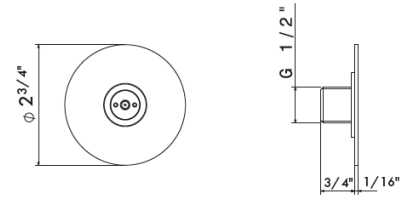

21.018 Chrome
01.014 Matt white
01.093 Matt black

31.023 Brushed bronze
31.028 Brushed nickel
58.061 Copper bronze PVD

58.063 Gun metal PVD
59.064 Brushed gun metal PVD
61.020 Glossy gold

M0.070 Titanium satin
M0.071 Gold satin
M0.072 Copper satin

M0.075 Copper glossy

690

Brass concealed round atomizer jet.

21 Chrome	$280
02 Colour + chrome	$330
31 Brushed	$360
58 Glossy PVD	$390
59 Brushed PVD	$450
61 Glossy gold	$410
M7 Exclusive metal +chrome	$430