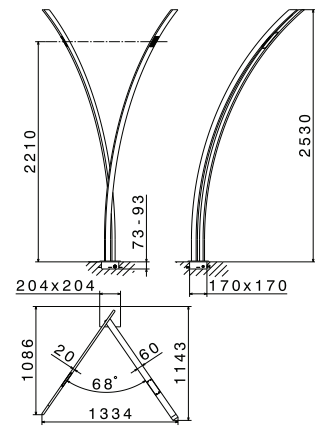

Floor mounted double shower pillar with built in floor box. Pair with 62289 or a concealed mixer of your choice.

50.050 Stainless steel

$12,925