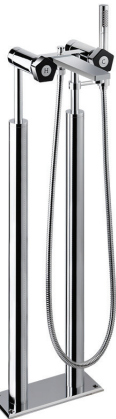

69785C

Floor mounted tub filler set.
Including: spout, mixer, diverter, handshower
Flow rates: Spout 6.17GPM; Handshower 5.49GPM

- **05.093** Chrome & Matte black   **$4550**
- **62.093** PVD Glossy gold & Matte black   **$5920**

ROUGH IN REQUIRED:
27819 - Freestand Tub Filler Rough   **$545** ✓
See page 96 for roughs