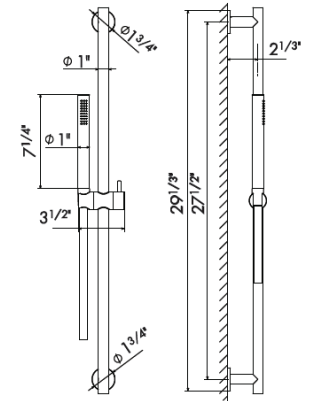

Round 14" ceiling arm

29391X - 14" ceiling arm

50.050 Stainless steel

\$230

SHOWER COLLECTION

Complete shower set with sliding bar and hand shower. 60" flexible PVC hose. Without wall union. See page 79 for wall unions.