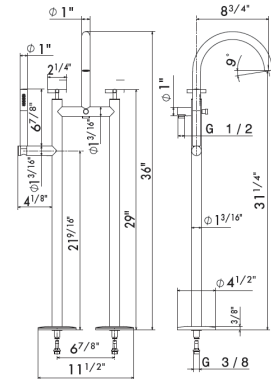

70887

Tub Spout with 1/2" Connections

21 Chrome	$245
01 Colour	$275
31 Brushed	$285
58 PVD	$385
61 Glossy gold	$385