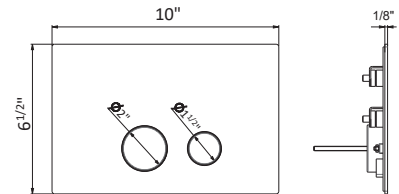

M0.075 Copper glossy + chrome

BODY JETS

883

Toilet Flush plate, compatible with GEBERIT SIGMA 8 & SIGMA 12 concealed cisterns

21 Chrome	\$1245
01 Colour	\$1330
31 Brushed	\$1440
35 Soft Gold	\$1485
58 Glossy PVD	\$1965
59 Brushed PVD	\$2145
61 Glossy gold	\$1965
M0 Exclusive metal	\$1420