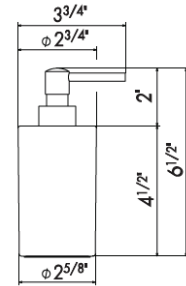

Freestanding toilet brush and holder

67265 white ceramic
67266 black ceramic

21 Chrome **$220**
01 Colour **$460**
31 Brushed **$410**
35 Soft Gold **$405**
58 Glossy PVD **$615**
59 Brushed PVD **$660**
61 Glossy gold **$615**
M0 Exclusive metal **$545**