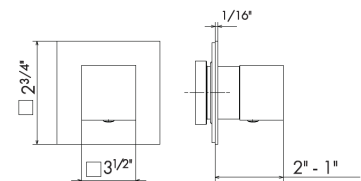

21.018 Chrome | **01.014** Matt white | **01.093** Matt black | See page 9 for finish swatches

✓ = in stock
Ships in 24 hours

orders@streamlinecanada.ca • orderdesk@aloredesign.com • 1-866-503-9796