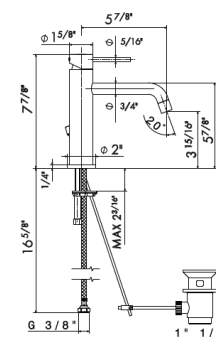

XT

An internationally oriented soul and spirit, combined with aesthetic perfection: XT has a universal appeal giving the line complete freedom from any spatial or temporal limitations, to fit in naturally with new design trends. The pure forms that characterize the XT collection make it a versatile series to elegantly furnish any interior.

BASIN MIXERS

4200

Single-lever basin mixer with 1/4" pop-up waste set. 3/8" female connection hoses.

21 Chrome	$505
01 Colour	$665
31 Brushed nickel	$665
58 PVD	$920
59 Brushed PVD	$940
61 Glossy gold	$920

4201

Single-lever basin mixer with 1/4" pop-up waste set. Long spout. 3/8" female connection hoses.

21 Chrome	$530
01 Colour	$730
31 Brushed nickel	$690
58 PVD	$945
59 Brushed PVD	$960
61 Glossy gold	$945

4204

Single-lever basin mixer with 1/4" pop-up waste set. High version for above counter washbasins. Long spout. 3/8" female connection hoses.

21 Chrome	$695
01 Colour	$910
31 Brushed nickel	$845
58 PVD	$1265
59 Brushed PVD	$1285
61 Glossy gold	$1265