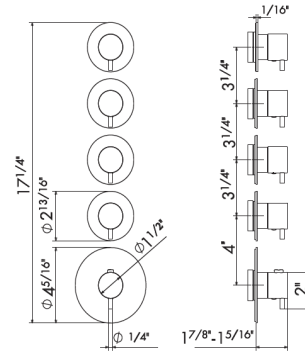

67601E

Thermostatic multifunction selectors with 4-ways out.
3/4" inlets and outlets.

21 Chrome	$960
01 Colour	$1565
31 Brushed	$1420
58 Glossy PVD	$1695
59 Brushed PVD	$1995
61 Glossy gold	$1695
MO Exclusive metal	$2535

ROUGH IN REQUIRED
27878 - 4 function rough in **$1735**
See page 96 for roughs