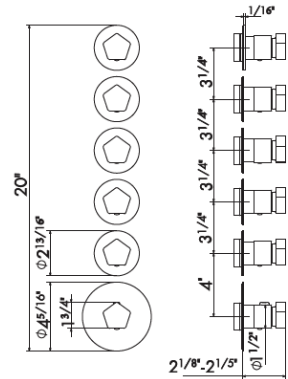

69802E

Thermostatic multifunction selectors with 5-ways out.
3/4" inlets and outlets.

05.093 Chrome & Matte black   **$2200**
62.093 PVD Glossy gold & Matte black   **$3190**

ROUGH IN REQUIRED:
27879 - 5 function rough in   **$1935**
See page 96 for roughs