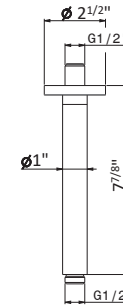

27671

21 Chrome	$280
01 Colour	$335
31 Brushed	$375
35.099 Soft Gold	$380
58 Glossy PVD	$445
59 Brushed PVD	$475
61 Glossy gold	$445
M0 Exclusive metal	$435

Round brass 14" ceiling arm