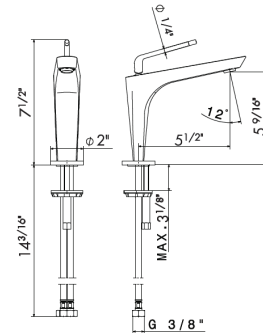

2

- **21.018** CHROME
- **01.014** MATT WHITE
- **01.093** MATT BLACK
- **31.023** BRUSHED BRONZE
- **31.028** BRUSHED NICKEL
- **58.061** COPPER BRONZE PVD
- **58.063** GUN METAL PVD

- **59.064** BRUSHED GUN METAL PVD
- **61.020** GLOSSY GOLD
- **05.093** CHROME & MATT BLACK
- **M2.070** TITANIUM SATIN & MATT BLACK
- **M2.071** GOLD SATIN & MATT BLACK
- **M2.072** COPPER SATIN & MATT BLACK
- **M2.075** COPPER GLOSSY & MATT BLACK

3

FINAL CODE:

68412.M2.071

NOTE!

This check mark symbol indicates IN STOCK items,
and which finishes are in stock.

In stock items ship in 24 hours