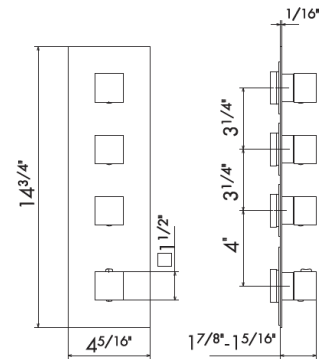

3 FUNCTION THERMOSTATIC MIXERS

67643E

Thermostatic multifunction selectors with 3-ways out.
3/4" inlets and outlets.

21 Chrome $1030
01 Colour $1140

ROUGH IN REQUIRED:
27877 - 3 function rough in $1380 ✓
See page 96 for roughs