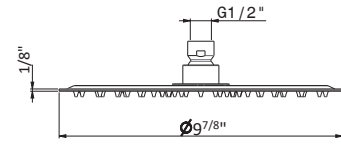

SHOWER HEADS

Steel thin round 10" showerhead

27027

21.018 Chrome
01.093 Matte Black

$350
$695

29392X

50.050 Stainless Steel

$410