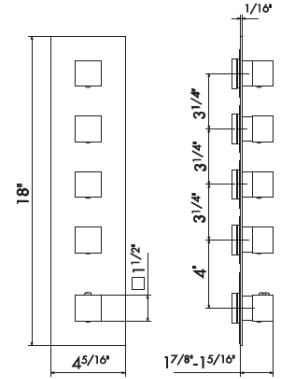

4 FUNCTION THERMOSTATIC MIXERS

67644E

Thermostatic multifunction selectors with 4-ways out.
3/4" inlets and outlets.

21 Chrome $1280
01 Colour $1345

ROUGH IN REQUIRED:
27878 - 4 function rough in $1735
See page 96 for roughs