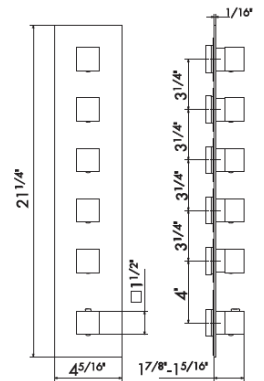

5 FUNCTION THERMOSTATIC MIXERS

67645E

Thermostatic multifunction selectors with 3-ways out.
3/4" inlets and outlets.

21 Chrome $1570
01 Colour $1580

ROUGH IN REQUIRED:
27879 - 5 function rough in $1935
See page 96 for roughs