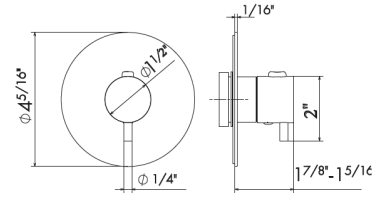

67686E

Concealed external control
3/4" inlets and outlets with adapters to 1/2".

21 Chrome	$285
01 Colour	$395
05 Chrome + Colour	$300
31 Brushed	$315
58 Glossy PVD	$410
59 Brushed PVD	$480
61 Glossy gold	$440
M2 Exclusive metal	$625

ROUGH IN REQUIRED:
27891 stop valve rough in **$270** ✓
See page 96 for roughs