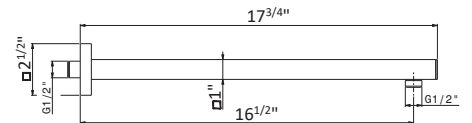

26585

21 Chrome	$550
01 Colour	$610
31 Brushed	$605
61 Glossy gold	$795