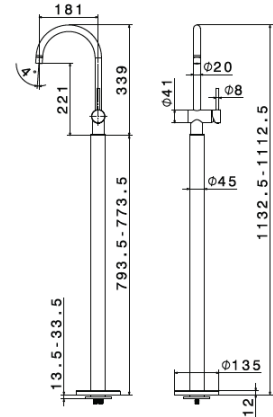

BASIN MIXER WITH FLOOR PILLAR

4224E

Single lever floor mounted basin mixer without pop-up waste set.

21 Chrome	$1495
01 Colour	$1590
31 Brushed nickel	$1950
58 PVD	$2490
59 Brushed PVD	$2520
61 Glossy gold	$2490

ROUGH IN REQUIRED:
27819 - Freestand Tub Filler Rough **$545** ✓
See page 96 for roughs