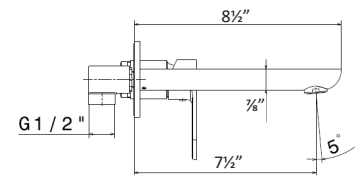

21 Chrome

\$395

69328

Single lever wall mounted basin mixer without pop-up waste set.

21 Chrome

\$450

BASIN MIXERS

69326