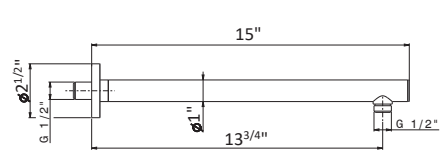

27670
27668 Textured

21 Chrome	$385	✓ 01.093	textured	$465
01 Colour	$425			$485
31 Brushed	$480			$605
35.099 Soft Gold	$545			
58 Glossy PVD	$670			$795
59 Brushed PVD	$785			
61 Glossy gold	$670			$795
M0 Exclusive metal	$545