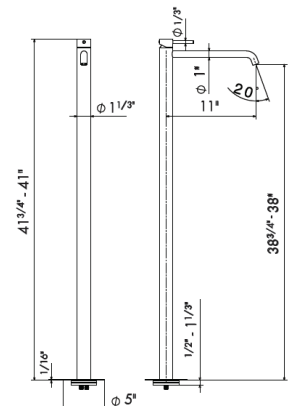

BASIN MIXER WITH FLOOR PILLAR

Single lever floor mounted basin mixer without pop-up waste set.

69618EX

69618EX.50.050 Stainless steel

$2025

ROUGH IN REQUIRED:
27819 - Floor Basin Rough In
See page 96 for roughs

$545 ✓