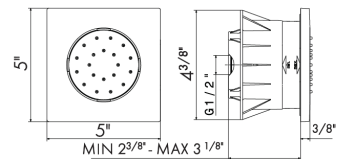

ABS square adjustable single jet wall mounted showerhead. Built in wall box

21.018 Chrome	$1015
01 Colour	$970
58 Glossy PVD	$1175
59 Brushed PVD	$1210
61 Glossy gold	$1175
M0 Exclusive metal	$1080