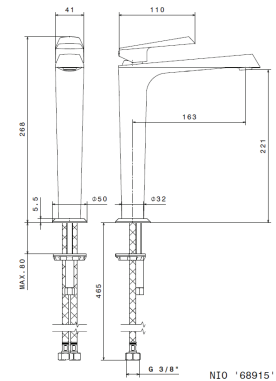

BASIN MIXERS

68912

Single-lever basin mixer without pop-up waste set.
3/8" female connection hoses.

21 Chrome
01 Colour
31 Brushed

$495 ✓
$595 ✓01.093
$585

68915

Single-lever basin mixer without pop-up waste set.
High version for above counter washbasins.
3/8" female connection hoses.

21 Chrome
01 Colour
31 Brushed

$660
$720
$570

68901

3-hole basin mixer with 1/4" pop-up waste set.
1/2" T piece.

21 Chrome
01 Colour
31 Brushed

$1050 ✓
$1290 ✓01.093
$1260

21.018 Chrome | **01.093** Matt black | **31.028** Brushed nickel | See page 7 for finish swatches

✓ = in stock
Ships in 24 hours

orders@streamlinecanada.ca • orderdesk@aloredesign.com • 1-866-503-9796

37