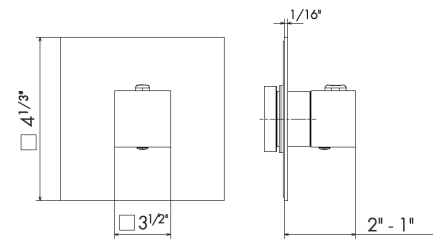

67647E

Thermostatic concealed mixer to combine with a stop valve or a diverter with stop.
3/4" inlets and outlets with adapters to 1/2".

21 Chrome $410
01 Colour $445

ROUGH IN REQUIRED:
27890 - Thermostatic Rough $505 ✓
See page 96 for roughs