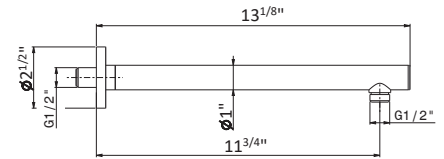

OUTDOOR

For entire wellness program, visit our website.

SHOWER ARMS

Round brass 12" wall arm

27667

21 Chrome	\$375
01 Colour	\$415
31 Brushed	\$435
35.099 Soft Gold	\$475
58 Glossy PVD	\$600
59 Brushed PVD	\$645
61 Glossy gold	\$600
M0 Exclusive metal	\$535