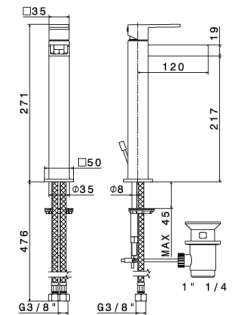

ERGO-OPEN

Reinvent the space and go beyond the conventional, removing obstacles and barriers. Just like inside a large loft, this collection lives the contemporary time with a creative personality, determination and pragmatism. Be essential and minimalist without being ordinary. That's ERGO-OPEN.

BASIN MIXERS

66510

Single-lever basin mixer with 1/4" pop-up waste set.
3/8" female connection hoses.

21 Chrome
02 Colour + chrome

$650
$930

66513

Single-lever basin mixer with 1/4" pop-up waste set.
High version for above counter washbasins.
3/8" female connection hoses.

21 Chrome
02 Colour + chrome

$815
$1060

WALL MIXER GROUP

66530E

Single lever wall mounted basin mixer without pop-up waste set.

21 Chrome
02 Colour + chrome

$735
$995

ROUGH IN REQUIRED:
27854 -

See page 96 for roughs

$385

21.018 Chrome | **02.014** Matt white + chrome | **02.093** Matt black + chrome | See page 10 for finish swatches

✓ = in stock
Ships in 24 hours

orders@streamlinecanada.ca • orderdesk@aloredesign.com • 1-866-503-9796

51