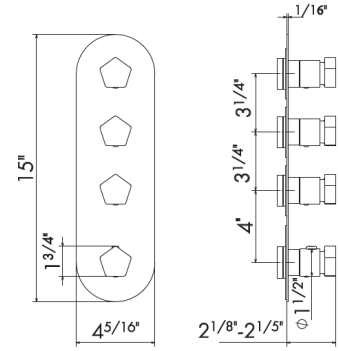

3 FUNCTION THERMOSTATIC MIXERS

69803E

Thermostatic multifunction selectors with 3-ways out.
3/4" inlets and outlets.

05.093 Chrome & Matte black   **$1650**
62.093 PVD Glossy gold & Matte black   **$2995**

ROUGH IN REQUIRED:
27877 - 3 function rough in   **$1380** ✓
See page 96 for roughs