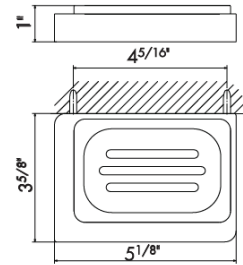

62905 white ceramic
62906 black ceramic

Wall mounted tumbler

21 Chrome	$265
01 Colour	$365
31 Brushed nickel	$385
35 Soft Gold	$425
61 Glossy gold	$410