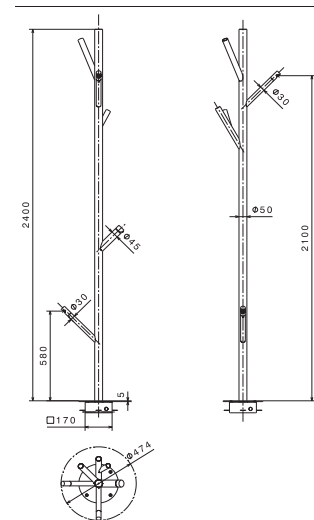

80.149 Natural brass

\$6410

DRAINS

DRAINS

227

1/4" free drain. Height min. 1" - max. 2"

**Not compatible for use in the USA*

21 Chrome	\$180
01 Colour	\$320
31 Brushed	\$310
35.099 Soft Gold	\$330
58 Glossy PVD	\$330
59 Brushed PVD	\$325
61 Glossy gold	\$330
M0 Exclusive metal	\$410