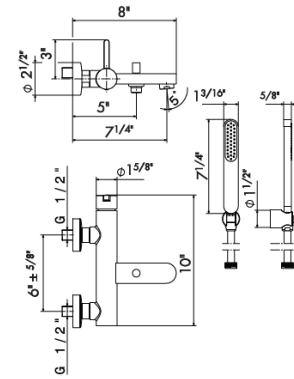

65882C

Deck mounted tub filler set.
Including: spout, mixer, diverter, handshower
Left handle is diverter, right handle is volume and temperature control
Flow rates: Spout 3.91GPM; Handshower 2.93GPM

21.018 Chrome
01.093 Matte Black

$1590
$2140