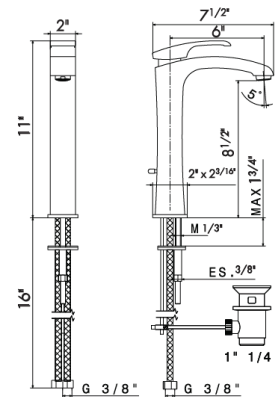

X-SENSE

From neoclassical to contemporary, going through a "significant" elegance able to give solidity and brightness: X-SENSE paints the formal integrity with faint nuances and matches with soft and silky materials. Without overlooking the glamorous touch given by the precious Swarovski crystal details.

BASIN MIXERS

62510

Single lever basin mixer with 1/4" pop-up waste set.
3/8" female connection hoses.

21 Chrome	$880
20 Chrome + Swarovski	$1195
61 Glossy gold	$1450
64 Glossy gold + Swarovski	$1735

62513

Single lever basin mixer with 1/4" pop-up waste set.
High version for above counter washbasins.
3/8" female connection hoses.

21 Chrome	$1070
20 Chrome + Swarovski	$1390
61 Glossy gold	$1770
64 Glossy gold + Swarovski	$2055

BIDET MIXER

62525

Single-lever bidet mixer with 1/4" pop-up waste set.
3/8" female connection hoses.

21 Chrome	$880
20 Chrome + Swarovski	$1195
61 Glossy gold	$1450
64 Glossy gold + Swarovski	$1735

21.018 Chrome | 20.300 Chrome + Swarovski | 61.020 Glossy gold | 64.300 Glossy gold + Swarovski | See page 13 for finish swatches