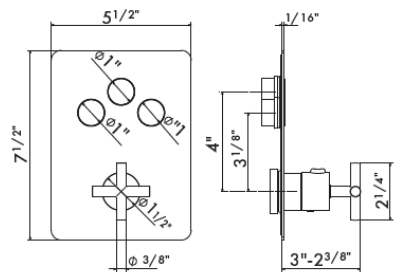

CONCEALED THERMOSTATIC MIXERS

Thermostatic concealed mixer with a handle for temperature control and an ON/OFF button. 1st push is light flow, 2nd push full flow. Button is flush in off position.

21 Chrome	$515	luxury	$555
01 Colour	$630		$675
31 Brushed	$720		$765
58 PVD	$910		$965
61 Glossy gold	$910		$965

ROUGH IN REQUIRED:
27750 - 1 way out **$795**

See page 96 for roughs

Thermostatic concealed mixer with a handle for temperature control and ON/OFF diverter buttons. 1st push is light flow, 2nd push full flow. Button is flush in off position.

21 Chrome	$585	luxury	$630
01 Colour	$700		$750
31 Brushed	$795		$845
58 PVD	$995		$1060
61 Glossy gold	$995		$1060

ROUGH IN REQUIRED:
27751 - 2 ways out **$910** ✓

See page 96 for roughs

Thermostatic concealed mixer with a handle for temperature control and ON/OFF diverter buttons. 1st push is light flow, 2nd push full flow. Button is flush in off position.

21 Chrome	$660	luxury	$705
01 Colour	$775		$830
31 Brushed	$865		$920
58 PVD	$1085		$1150
61 Glossy gold	$1085		$1150

ROUGH IN REQUIRED:
27752 - 3 ways out **$955** ✓

See page 96 for roughs