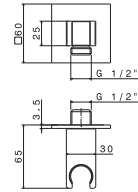

Square wall union with handshower holder.

21.018 Chrome	$260
01 Colour	$295
31.028 Brushed nickel	$275