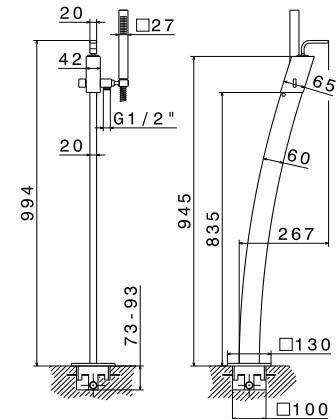

OUTLETS / WALL UNIONS

5699

Square wall union.
Pair with handshower sets

21 Chrome	$165
01 Colour	$245
31.028 Brushed nickel	$185
61 Glossy gold	$220

2299

Round wall union.
Pair with handshower sets

21 Chrome	$110
01 Colour	$160
31 Brushed	$125
35.099 Soft Gold	$170
58 Glossy PVD	$165
59 Brushed PVD	$170
61 Glossy gold	$210
M0 Exclusive metal	$190

826

Square wall union with handshower holder.

21.018 Chrome	$260
01 Colour	$295
31.028 Brushed nickel	$275

827

1/2" wall union with fixed handshower holder

21 Chrome	$175
01 Colour	$225
31 Brushed	$230
35.099 Soft Gold	$260
58 Glossy PVD	$270
59 Brushed PVD	$295
61 Glossy gold	$270
M0 Exclusive metal	$285

OUTDOOR

62289

Floor mounted handshower set in stainless steel with built in floor box. Pair with 463 and 464

50.050 Stainless steel	$4230