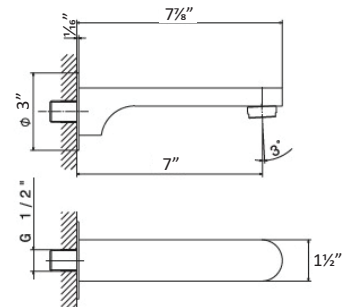

21.018 Chrome
01.093 Matte Black

\$1590
\$2140

65887

Tub Spout
Flow rate: 6.92GPM

21.018 Chrome
01.093 Matte Black

\$440
\$550

For shower parts, see Wellness, page 71

ERGO-Q