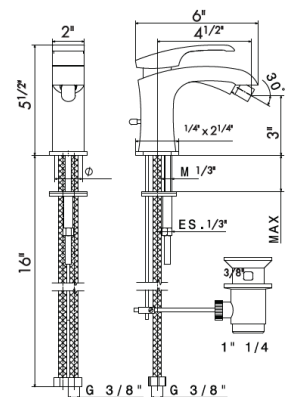

BIDET MIXER

62525

Single-lever bidet mixer with 1/4" pop-up waste set.
3/8" female connection hoses.

21 Chrome	\$880
20 Chrome + Swarovski	\$1195
61 Glossy gold	\$1450
64 Glossy gold + Swarovski	\$1735

21.018 Chrome | 20.300 Chrome + Swarovski | 61.020 Glossy gold | 64.300 Glossy gold + Swarovski | See page 13 for finish swatches