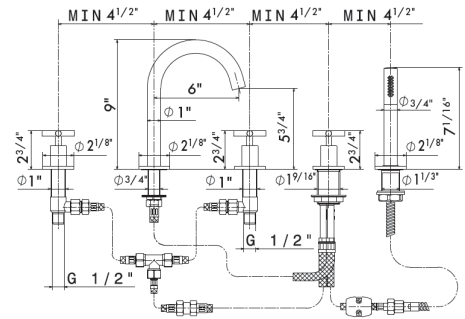

Floor mounted tub filler set.
Including: spout, mixer, diverter, handshower
Flow rates: Spout 7.43GPM; Handshower 4.86GPM

21 Chrome	$2460	luxury $2655
01 Colour	$2665	$2870
31 Brushed	$3110	$3335
58 PVD	$4920	$5235
61 Glossy gold	$4920	$5235