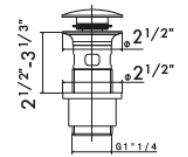

232

1/4" free drain. Height min. 2 1/2" - max. 3 1/3"

21 Chrome	$235
01 Colour	$330
31 Brushed	$355
35.099 Soft Gold	$395
58 Glossy PVD	$365
59 Brushed PVD	$370
61 Glossy gold	$365
M0 Exclusive metal	$425

A260-021

1/4" round press pop-up drain
Fit up to 2"; solid brass construction

PC Chrome	$75
BN Brushed Nickel	$90
MB Matte Black	$98