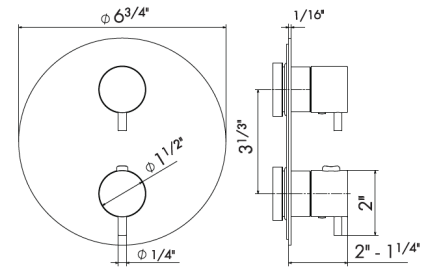

SHOWER COLLECTION

Round rainfall showerhead

29392X - 10" showerhead

50.050 Stainless steel

$410

29393X - 12" showerhead

50.050 Stainless steel

$440

29394X - 16" showerhead

50.050 Stainless steel

$775

Round 14" wall arm

29390X - 14" wall arm

50.050 Stainless steel

$250

Round 14" ceiling arm

29391X - 14" ceiling arm

50.050 Stainless steel

$230