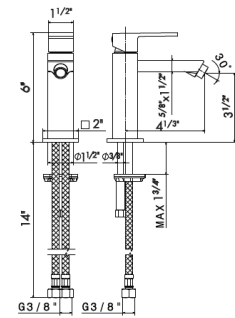

WALL MIXER GROUP

66430E

Single lever wall mounted basin mixer without pop-up waste set.

21 Chrome $670
01 Colour $880

ROUGH IN REQUIRED:
27853 - $345

See page 96 for roughs

BIDET MIXER

66427

Single-lever bidet mixer without pop-up waste set.
3/8" female connection hoses.

21 Chrome $495
01 Colour $670

STOP VALVE

67646E

Concealed external control
3/4" inlets and outlets with adapters to 1/2".

21 Chrome $295
01 Colour $400
31 Brushed nickel $370
61 Glossy gold $420

ROUGH IN REQUIRED:
27891 - stop valve rough in $270 ✓
or

27892 - 3 way diverter rough $335

See page 96 for roughs

21.018 Chrome | **01.014** Matt white | **01.093** Matt black | See page 9 for finish swatches

✓ = in stock
Ships in 24 hours

orders@streamlinecanada.ca • orderdesk@aloredesign.com • 1-866-503-9796