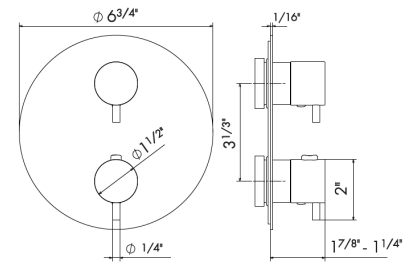

21 Chrome	\$530
01 Colour	\$735
31 Brushed nickel	\$640
58 PVD	\$845
59 Brushed PVD	\$910
61 Glossy gold	\$845

ROUGH IN REQUIRED:

27885 - 1 way out **\$835** ✓

or

27886 - 2 ways out **\$855** ✓

See page 96 for roughs