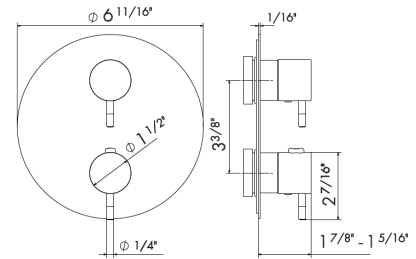

67687E

Thermostatic concealed to combine with a stop valve or a diverter with stop. 3/4" inlets and outlets with adapters to 1/2".

21 Chrome	$365
01 Colour	$490
05 Chrome + Colour	$390
31 Brushed	$415
58 Glossy PVD	$595
59 Brushed PVD	$665
61 Glossy gold	$595
M2 Exclusive metal	$795

ROUGH IN REQUIRED:
27885 - 1 way out **$505** ✓
See page 96 for roughs