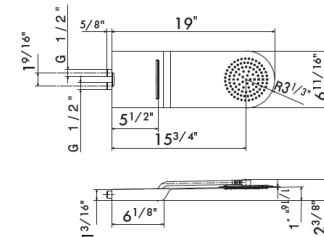

Stainless steel rainfall showerhead with waterfall jet

- **21.018** Chrome **$3190**
- **01.014** Matte White **$3450**
- **01.093** Matte Black **$3450**
- **31.028** Brushed Nickel **$3385**
- **59.064** Brushed Gun Metal PVD **$4335**
- **MO** Exclusive metal **$3740**

141