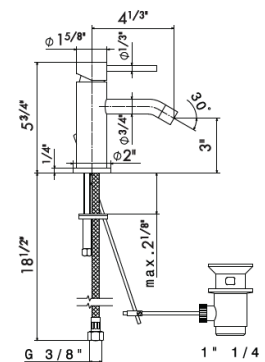

21.018 Chrome
01.014 Matt white

01.093 Matt black
31.028 Brushed nickel

58.061 Copper bronze PVD
58.063 Gun metal PVD

59.064 Brushed gun metal PVD
61.020 Glossy gold

See page 11 for
finish swatches

✓ = in stock
Ships in 24 hours

orders@streamlinecanada.ca • orderdesk@aloredesign.com • 1-866-503-9796