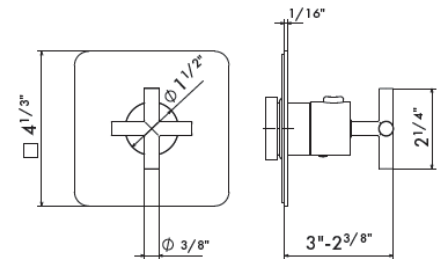

STOP VALVE

Concealed external control
3/4" inlets and outlets with adapters to 1/2".

21 Chrome	$310	luxury	$355
01 Colour	$410		$460
31 Brushed	$410		$460
58 PVD	$455		$550
61 Glossy gold	$455		$550

ROUGH IN REQUIRED:
27891 - stop valve rough in **$270** ✓
or
27892 - 3 way diverter rough **$335**
See page 96 for roughs