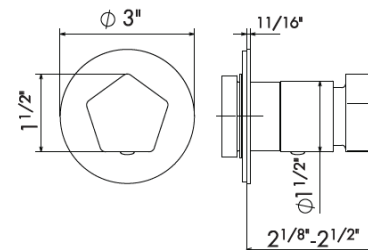

WALL MIXER GROUPS

69730E

Widespread wall mounted basin mixer without pop-up waste set. Long spout.

05.093 Chrome & Matte black **$1160**
62.093 PVD Glossy gold & Matte black **$1550**

ROUGH IN REQUIRED:
27858 - **$480**

See page 96 for roughs

CONCEALED THERMOSTATIC MIXERS

69808E

Thermostatic concealed mixer with one handle for temperature control and one handle for diverter with flow regulator.
3/4" inlets with adapter to 1/2". 1/2" outlets.

05.093 Chrome & Matte black **$825**
62.093 PVD Glossy gold & Matte black **$1095**

ROUGH IN REQUIRED:
27885 - 1 way out **$835** ✓
or
27886 - 2 ways out **$855** ✓

See page 96 for roughs

69807E

Thermostatic concealed mixer to combine with a stop valve or a diverter with stop.
3/4" inlets and outlets with adapters to 1/2".

05.093 Chrome & Matte black **$485**
62.093 PVD Glossy gold & Matte black **$630**

ROUGH IN REQUIRED:
27890 - Thermostatic Rough **$505** ✓

See page 96 for roughs

STOP VALVE

69806E

Concealed external control
3/4" inlets and outlets with adapters to 1/2".

05.093 Chrome & Matte black **$380**
62.093 PVD Glossy gold & Matte black **$495**

ROUGH IN REQUIRED:
27891 - stop valve rough in **$270** ✓
or
27892 - 3 way diverter rough **$335**

See page 96 for roughs