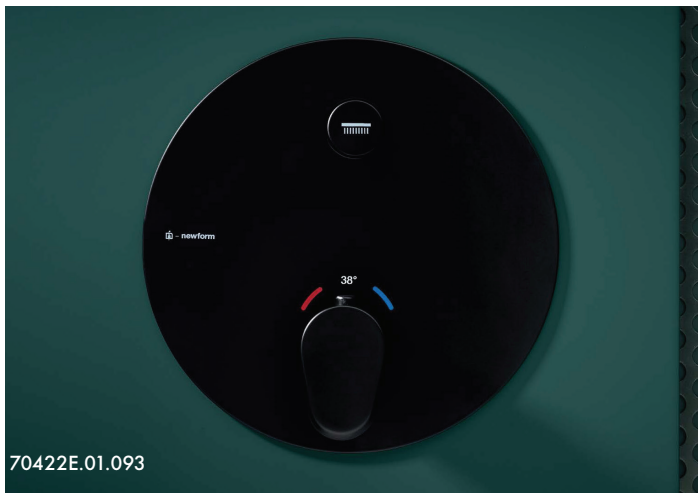

NIO

21.018
CHROME

01.093
MATT BLACK

31.028
BRUSHED NICKEL

For additional models, options, and spare parts visit our website.