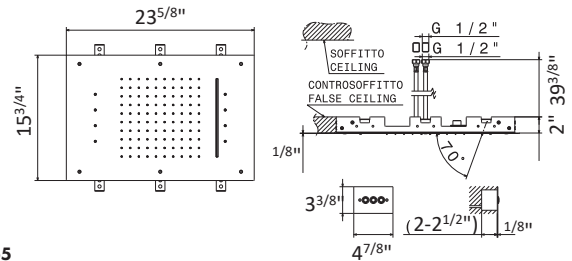

70024

Steel rectangular 24"x16" showerhead with raining jet, waterfall jet, and integrated multicolour automatic lighting system

21.018	Chrome	\$11,765
---------------	--------	-----------------

70017

Steel square 31.5" showerhead with raining jet, double waterfall and integrated multicolour automatic lighting system