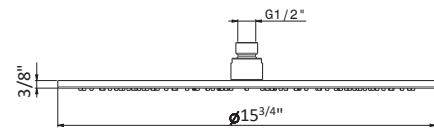

SHOWER HEADS

27747

Brass round 10" showerhead

21 Chrome	$645	✓
01 Colour	$1035	✓01.093
31 Brushed	$1235	
35.099 Soft Gold	$1460	
58 Glossy PVD	$2055	
59 Brushed PVD	$2535	
61 Glossy gold	$2055	
M0 Exclusive metal	$1430	

26534

Brass round 12" showerhead

21 Chrome	$925
01 Colour	$1425
31 Brushed	$1915
35.099 Soft Gold	$2210
58 Glossy PVD	$3015
59 Brushed PVD	$3830
61 Glossy gold	$3015
M0 Exclusive metal	$1875

26535

Brass round 16" showerhead

21 Chrome	$1695
01 Colour	$2280
31 Brushed	$2760
35.099 Soft Gold	$3105
58 Glossy PVD	$5405
59 Brushed PVD	$6330
61 Glossy gold	$5405
M0 Exclusive metal	$2850

26536

Brass square 10" showerhead

21 Chrome	$655	✓
01 Colour	$1095	✓01.093
31 Brushed	$1055	
61 Glossy gold	$1935	

26537

Brass square 12" showerhead

21 Chrome	$995
01 Colour	$1590
31 Brushed	$1725
61 Glossy gold	$3155

27773

Brass square 16" showerhead

21 Chrome	$1585
01 Colour	$2245
31 Brushed	$1795
61 Glossy gold	$6595

21.018 Chrome	31.023 Brushed bronze	58.063 Gun metal PVD	M0.070 Titanium satin	M0.075 Copper glossy
01.014 Matt white	31.028 Brushed nickel	59.064 Brushed gun metal PVD	M0.071 Gold satin	
01.093 Matt black	58.061 Copper bronze PVD	61.020 Glossy gold	M0.072 Copper satin