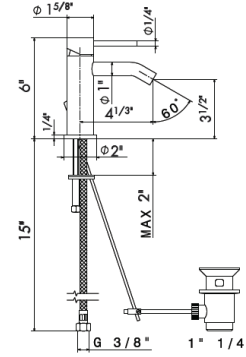

BIDET MIXER

69625X

Single-lever bidet mixer with 1/4" pop-up waste set. 3/8" female connection hoses.

50.050 Stainless steel

$650

CONCEALED THERMOSTATIC MIXERS

69663EX

Thermostatic concealed mixer with one handle for temperature control and one handle for diverter with flow regulator. 3/4" inlets with adapter to 1/2". 1/2" outlets.

69633EX.50.050 Stainless steel

$835

ROUGH IN REQUIRED:

27885 - 1 way out

$835 ✓

or

27886 - 2 ways out

$855 ✓

See page 96 for roughs

SHOWER COLLECTION

Round rainfall showerhead

29392X - 10" showerhead

50.050 Stainless steel

$410

29393X - 12" showerhead

50.050 Stainless steel

$440

29394X - 16" showerhead

50.050 Stainless steel

$775

Round 14" wall arm

29390X - 14" wall arm

50.050 Stainless steel

$250

Round 14" ceiling arm

29391X - 14" ceiling arm

50.050 Stainless steel

$230