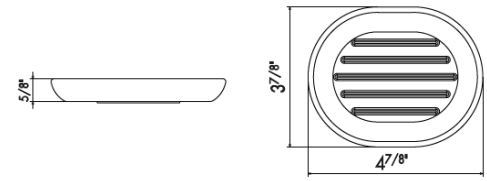

Freestanding tumbler

67255 white ceramic
67256 black ceramic

00 Neutral

$120