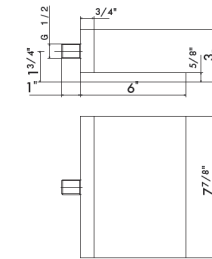

207

Brass waterfall showerhead.

- **21** Chrome **$1750**
- **01** Colour **$1965**
- **31** Brushed **$1950**
- **35.099** Soft Gold **$2035**
- **58** Glossy PVD **$2155**
- **59** Brushed PVD **$2355**
- **61** Glossy gold **$2530**
- **M0** Exclusive metal **$1995**