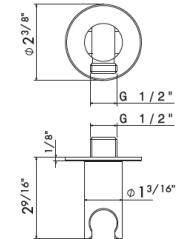

826

Square wall union with handshower holder.

21.018 Chrome	\$260
01 Colour	\$295
31.028 Brushed nickel	\$275

827

1/2" wall union with fixed handshower holder

21 Chrome	\$175
01 Colour	\$225
31 Brushed	\$230
35.099 Soft Gold	\$260
58 Glossy PVD	\$270
59 Brushed PVD	\$295
61 Glossy gold	\$270
M0 Exclusive metal	\$285