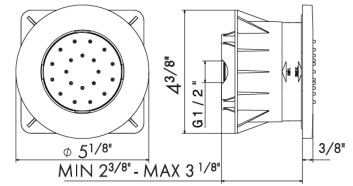

ABS round adjustable single jet wall mounted showerhead. Built in wall box

21.018 Chrome	$385
31.023 Brushed bronze	$525
31.028 Brushed nickel	$525