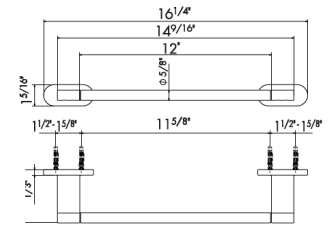

21 Chrome	\$230
01 Colour	\$370
31 Brushed	\$475
35 Soft Gold	\$435
58 Glossy PVD	\$415
59 Brushed PVD	\$780
61 Glossy gold	\$415
M0 Exclusive metal	\$545

67227

Wall mounted towel rail - 12"

21 Chrome	\$305
01 Colour	\$530
31 Brushed	\$475
35 Soft Gold	\$630
58 Glossy PVD	\$600
59 Brushed PVD	\$795
61 Glossy gold	\$600
M0 Exclusive metal	\$775