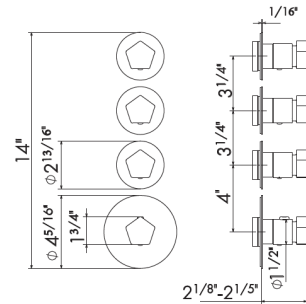

69800E

Thermostatic multifunction selectors with 3-ways out.
3/4" inlets and outlets.

05.093 Chrome & Matte black   **$1635**
62.093 PVD Glossy gold & Matte black   **$2350**

ROUGH IN REQUIRED:
27877 - 3 function rough in   **$1380** ✓
See page 96 for roughs