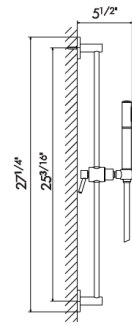

67556

Complete brass shower set with hand shower.
60" flexible PVC hose. Without wall union.

21 Chrome	$1090	✓
01 Colour	$1355	✓ 01.093
31 Brushed	$1225	
35.099 Soft Gold	$1475	
58 Glossy PVD	$1525	
59 Brushed PVD	$1550	
61 Glossy gold	$1525	
M0 Exclusive metal	$1795