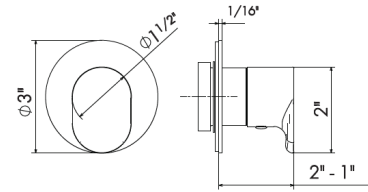

ROUGH IN REQUIRED:
27891 - stop valve rough in \$270 ✓
 or
27886 - 1-in, 3-out \$335
 See page 96 for roughs

3 FUNCTION THERMOSTATIC MIXERS

67633E

Thermostatic multifunction selectors with 3-ways out.
3/4" inlets and outlets.