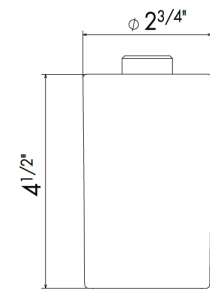

27212 white ceramic
27239 black ceramic

Replacement brush holder tumbler, freestanding version

00 Neutral

$120