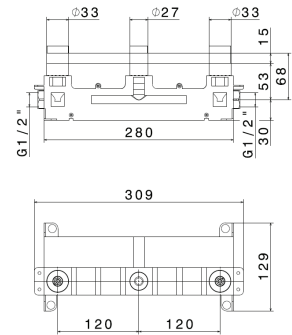

PAIR WITH WIDESPREAD WALL MIXER GROUPS

27753

Concealed body

Pair with:
Blink - 70820E, 70821E, 70823E, 70920E, 70921E,
70923E, 71020E, 71021E, 71023E, 71120E, 71121E, 71123E

00 Neutral

$495

27858

Concealed body

Pair with:
Park - 67528E, 67530E

00 Neutral

$480

PAIR WITH TUB FILLERS

27819

Concealed part for floor mounted tub fillers

Pair with:
O'rama - 68484E
Nio - 68984E
XT - 4224E
X-Steel - 69618EX, 69684EX

00 Neutral

$545 ✓

27862

Concealed part for wall mounted bath groups

Pair with:
Nio - 68971E
X-Steel - 69671EX

00 Neutral

$775