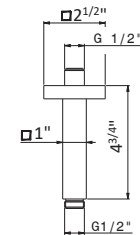

29391X

50.050 Stainless Steel	$230

Square brass 5" ceiling arm

28152

21 Chrome	$270
01 Colour	$295
31 Brushed	$295
61 Glossy gold	$360

Square brass 8" ceiling arm