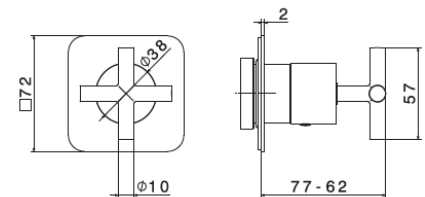

See page 6 for finish swatches

21.018 Chrome | **01.093** Matt black | **31.023** Brushed bronze | **58.061** Copper bronze PVD | **58.063** Gun metal PVD | **61.020** Glossy gold

✓ = in stock
Ships in 24 hours

orders@streamlinecanada.ca • orderdesk@aloredesign.com • 1-866-503-9796