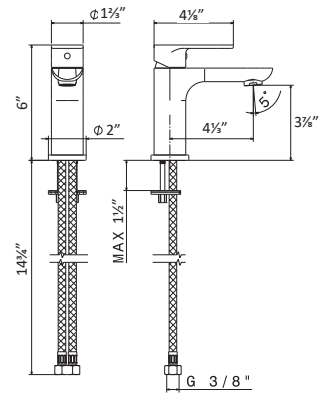

BASIN MIXERS

69312

Single lever basin mixer without pop-up waste set.
3/8" female connection hoses.

21 Chrome

\$260 ✓

69315

Single lever vessel basin mixer without pop-up waste set.
3/8" female connection hoses.