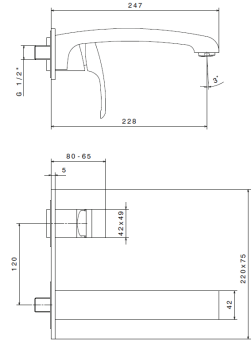

WALL MIXER GROUPS

62530E

Single lever wall mounted basin mixer without pop-up waste set.

21 Chrome	$950
20 Chrome + Swarovski	$1255
61 Glossy gold	$1660
64 Glossy gold + Swarovski	$1935

ROUGH IN REQUIRED:
27853 - $345
See page 96 for roughs

62531E

Single lever wall mounted basin mixer without pop-up waste set.

21 Chrome	$1060
20 Chrome + Swarovski	$1370
61 Glossy gold	$1850
64 Glossy gold + Swarovski	$2125

ROUGH IN REQUIRED:
27853 - $345
See page 96 for roughs

CONCEALED THERMOSTATIC MIXERS

Details on page 48

67648E

21 Chrome	$665
31 Brushed nickel	$850
61 Glossy gold	$875

67647E

21 Chrome	$410
31 Brushed nickel	$460
61 Glossy gold	$495

67646E

21 Chrome	$295
31 Brushed nickel	$370
61 Glossy gold	$420

3-4-5 FUNCTION THERMOSTATIC MIXERS

Details on pages 48 & 49

67643E

21 Chrome	$1030
31 Brushed nickel	$1260
61 Glossy gold	$2150

67640E

21 Chrome	$1185
31 Brushed nickel	$1505
61 Glossy gold	$1610

67644E

21 Chrome	$1280
31 Brushed nickel	$1540
61 Glossy gold	$2150

67641E

21 Chrome	$1390
31 Brushed nickel	$1695
61 Glossy gold	$1890

67645E

21 Chrome	$1570
31 Brushed nickel	$1895
61 Glossy gold	$2685

67642E

21 Chrome	$1655
31 Brushed nickel	$2095
61 Glossy gold	$2205

= in stock
Ships in 24 hours

orders@streamlinecanada.ca • orderdesk@aloredesign.com • 1-866-503-9796