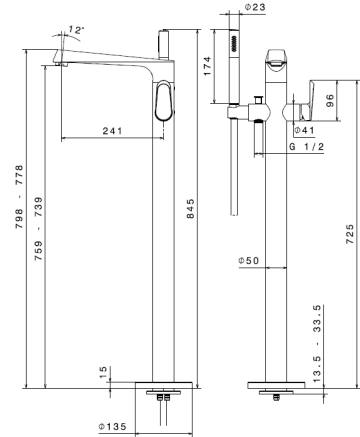

Floor mounted tub filler set.
Including: spout, mixer, diverter, handshower
Flow rates: Spout 4.60GPM; Handshower 3.87GPM

21 Chrome $2395
01 Colour $2500
31 Brushed $2640

ROUGH IN REQUIRED:
27819 - Freestand Tub Filler Rough $545 ✓
See page 96 for roughs