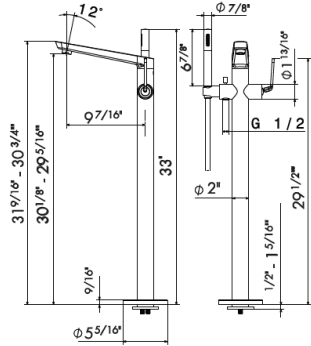

BATH COLLECTION

Deck mounted tub filler set. Including: spout, mixer, diverter, handshower. Left handle is diverter, right handle is volume and temperature control.
Flow rates: Spout 4.23GPM; Handshower 3.69GPM

21 Chrome	$1980
01 Colour	$2565
05 Chrome + colour	$1980
31 Brushed	$2310
58 Glossy PVD	$2945
59 Brushed PVD	$3335
61 Glossy gold	$3095
M2 Exclusive metal	$3220

Floor mounted tub filler set. Including: spout, mixer, diverter, handshower
Flow rates: Spout 4.3GPM; Handshower 4.06GPM

21 Chrome	$2515
01 Colour	$2785
05 Chrome + colour	$2705
31 Brushed	$2885
58 Glossy PVD	$3995
59 Brushed PVD	$4245
61 Glossy gold	$3995
M2 Exclusive metal	$3250

ROUGH IN REQUIRED:
27819 - Freestand Tub Filler Rough **$545** ✓
See page 96 for roughs

68443

Ceiling spout for basin group with 1/2" connection
Flow rate: 2.58GPM

21 Chrome	$1290
01 Colour	$1420
05 Chrome + colour	$1370
31 Brushed	$1390
58 Glossy PVD	$2020
59 Brushed PVD	$2080
61 Glossy gold	$2050
M2 Exclusive metal	$1495

CONTROLS REQUIRED:
68490 - Deck mounted mixer
or
10863 - Rough in for 68476E & **68476E** - Trim for concealed mixer

Concealed mixer

21 Chrome	$395
01 Colour	$625
05 Chrome + colour	$445
31 Brushed	$495
58 Glossy PVD	$715
59 Brushed PVD	$815
61 Glossy gold	$715
M2 Exclusive metal	$825

Rough in for 68476E **$145**

68490

Deck mounted mixer

21 Chrome	$415
01 Colour	$525
05 Chrome + colour	$445
31 Brushed	$520
58 Glossy PVD	$630
59 Brushed PVD	$695
61 Glossy gold	$660
M2 Exclusive metal	$765

See page 4 for finish swatches