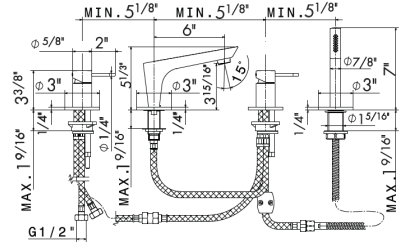

68484E

Floor mounted tub filler set. Including: spout, mixer, diverter, handshower
Flow rates: Spout 4.3GPM; Handshower 4.06GPM

21 Chrome	$2515
01 Colour	$2785
05 Chrome + colour	$2705
31 Brushed	$2885
58 Glossy PVD	$3995
59 Brushed PVD	$4245
61 Glossy gold	$3995
M2 Exclusive metal	$3250

ROUGH IN REQUIRED:
27819 - Freestand Tub Filler Rough **$545** ✓
See page 96 for roughs