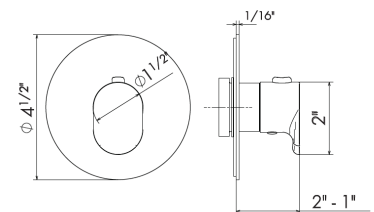

See page 5 for finish swatches

21.018 Chrome | **01.014** Matt white | **01.093** Matt black | **05.033** Chrome + lime green | **M0.070** Titanium satin | **M0.071** Gold satin | **M0.072** Copper satin | **M0.075** Copper glossy

✓ = in stock
Ships in 24 hours

orders@streamlinecanada.ca • orderdesk@aloredesign.com • 1-866-503-9796

25