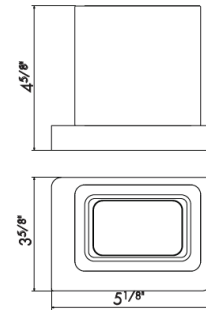

Freestanding soap pump

62960 white ceramic
62961 black ceramic

21 Chrome	$385
01 Colour	$495
31 Brushed nickel	$530
35 Soft Gold	$585
61 Glossy gold	$585