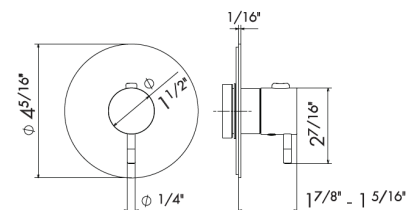

WALL MIXER GROUPS

68428E

Single-lever wall mixer without pop-up waste set.

21 Chrome	$725
01 Colour	$990
05 Chrome + Colour	$780
31 Brushed	$890
58 Glossy PVD	$1235
59 Brushed PVD	$1385
61 Glossy gold	$1235
M2 Exclusive metal	$1235

ROUGH IN REQUIRED:
27855 - Wall lav rough in **$565** ✓
See page 96 for roughs

68429E

Single-lever wall mixer without pop-up waste set.

21 Chrome	$770
01 Colour	$950
05 Chrome + Colour	$825
31 Brushed	$940
58 Glossy PVD	$1200
59 Brushed PVD	$1370
61 Glossy gold	$1235
M2 Exclusive metal	$1145

ROUGH IN REQUIRED:
27855 - Wall lav rough in **$565** ✓
See page 96 for roughs

CONCEALED THERMOSTATIC MIXERS

67688E

Thermostatic concealed mixer with one handle for temperature control and one handle for diverter with flow regulator. 3/4" inlets with adapter to 1/2". 1/2" outlets.

21 Chrome	$600 ✓
01 Colour	$815 ✓ 01.093
05 Chrome + Colour	$635
31 Brushed	$725
58 Glossy PVD	$1025
59 Brushed PVD	$1145
61 Glossy gold	$1025
M2 Exclusive metal	$1260

ROUGH IN REQUIRED:
27885 - 1 way out **$835** ✓
27886 - 2 ways out **$855** ✓
See page 96 for roughs

67687E

Thermostatic concealed to combine with a stop valve or a diverter with stop. 3/4" inlets and outlets with adapters to 1/2".

21 Chrome	$365
01 Colour	$490
05 Chrome + Colour	$390
31 Brushed	$415
58 Glossy PVD	$595
59 Brushed PVD	$665
61 Glossy gold	$595
M2 Exclusive metal	$795

ROUGH IN REQUIRED:
27885 - 1 way out **$505** ✓
See page 96 for roughs