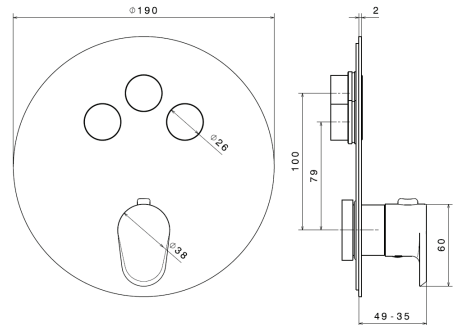

CONCEALED THERMOSTATIC MIXERS

70422E

Thermostatic concealed mixer with a handle for temperature control and an ON/OFF button. 1st push is light flow, 2nd push full flow. Button is flush in off position.

21 Chrome $460
01 Colour $595
31 Brushed $595

ROUGH IN REQUIRED:
27750 - 1 way out $795
See page 96 for roughs

70423E

Thermostatic concealed mixer with a handle for temperature control and ON/OFF diverter buttons. 1st push is light flow, 2nd push full flow. Button is flush in off position.

21 Chrome $520
01 Colour $660
31 Brushed $645

ROUGH IN REQUIRED:
27751 - 2 ways out $910 ✓
See page 96 for roughs

70424E

Thermostatic concealed mixer with a handle for temperature control and ON/OFF diverter buttons. 1st push is light flow, 2nd push full flow. Button is flush in off position.

21 Chrome $595
01 Colour $735
31 Brushed $705

ROUGH IN REQUIRED:
27752 - 3 ways out $955 ✓
See page 96 for roughs

STOP VALVE

67696E

Concealed external control 3/4" inlets and outlets with adapters to 1/2".

21 Chrome $195
01 Colour $290
31 Brushed $250

ROUGH IN REQUIRED:
27891 - stop valve rough in $270 ✓
or
27892 - 3 way diverter rough $335
See page 96 for roughs

21.018 Chrome | **01.093** Matt black | **31.028** Brushed nickel | See page 7 for finish swatches

✓ = in stock
Ships in 24 hours

orders@streamlinecanada.ca • orderdesk@aloredesign.com • 1-866-503-9796