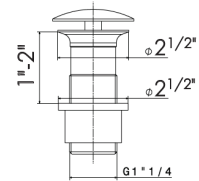

80.149 Natural brass

\$6410

DRAINS

DRAINS

227

1/4" free drain. Height min. 1" - max. 2"

**Not compatible for use in the USA*

21 Chrome	\$180
01 Colour	\$320
31 Brushed	\$310
35.099 Soft Gold	\$330
58 Glossy PVD	\$330
59 Brushed PVD	\$325
61 Glossy gold	\$330
M0 Exclusive metal	\$410