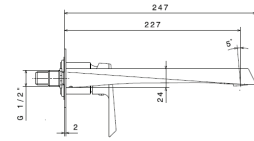

68931E

Single lever wall mounted basin mixer without pop-up waste set.

21 Chrome $615
01 Colour $785
31 Brushed $720

ROUGH IN REQUIRED:
27852 - Wall lav rough in $310 ✓
See page 96 for roughs