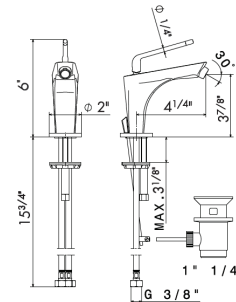

See page 4 for finish swatches

21.018 Chrome
01.014 Matt white
01.093 Matt black

05.093 Chrome + matt black
31.023 Brushed bronze
31.028 Brushed nickel

58.061 Copper bronze PVD
58.063 Gun metal PVD
59.064 Brushed gun metal PVD

61.020 Glossy gold
M2.070 Titanium satin + matt black
M2.071 Gold satin + matt black

M2.072 Copper satin + matt black
M2.075 Copper glossy + matt black