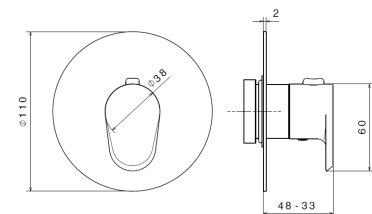

WALL MIXER GROUPS

68930E

Single lever wall mounted basin mixer without pop-up waste set.

21 Chrome $595
01 Colour $785
31 Brushed $705

ROUGH IN REQUIRED:
27852 - Wall lav rough in $310 ✓
See page 96 for roughs

68931E

Single lever wall mounted basin mixer without pop-up waste set.

21 Chrome $615
01 Colour $785
31 Brushed $720

ROUGH IN REQUIRED:
27852 - Wall lav rough in $310 ✓
See page 96 for roughs

CONCEALED THERMOSTATIC MIXERS

67698E

Thermostatic concealed mixer with one handle for temperature control and one handle for diverter with flow regulator.
3/4" inlets with adapter to 1/2". 1/2" outlets.

21 Chrome $445
01 Colour $630
31 Brushed $505

ROUGH IN REQUIRED:
27885 - 1 way out $835 ✓
or
27886 - 2 ways out $855 ✓
See page 96 for roughs

67697E

Thermostatic concealed mixer to combine with a stop valve or a diverter with stop.
3/4" inlets and outlets with adapters to 1/2".

21 Chrome $275
01 Colour $385
31 Brushed $335

ROUGH IN REQUIRED:
27890 - Thermostatic Rough $505 ✓
See page 96 for roughs