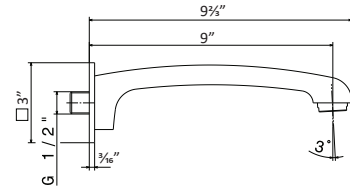

62588

Tub Spout with 1/2" connections
Flow rate: 7.45GPM

- **21** Chrome **$640**
- **61** Glossy gold **$975**