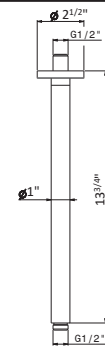

27680

28151 Textured

21 Chrome	$335	$360
01 Colour	$350	$370
31 Brushed	$385	$445
35.099 Soft Gold	$455	
58 Glossy PVD	$530	$555
59 Brushed PVD	$585	
61 Glossy gold	$530	$555
M0 Exclusive metal	$455