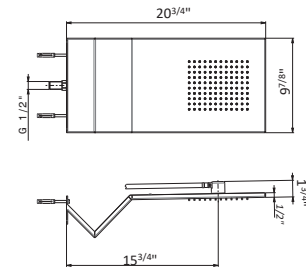

Stainless Steel Rain showerhead with waterfall jet

- **21.018** Chrome **$3595**
- **01.014** Matte White **$3850**
- **01.093** Matte Black **$3850**
- **31.028** Brushed Nickel **$3895**

71311