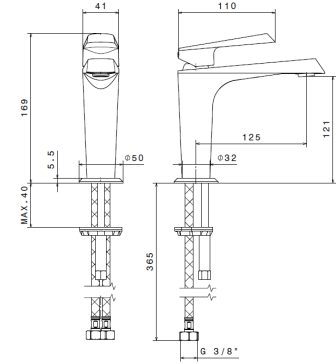

BASIN MIXERS

68912

Single-lever basin mixer without pop-up waste set.
3/8" female connection hoses.

21 Chrome
01 Colour
31 Brushed

\$495 ✓
\$595 ✓01.093
\$585

68915

Single-lever basin mixer without pop-up waste set.
High version for above counter washbasins.
3/8" female connection hoses.