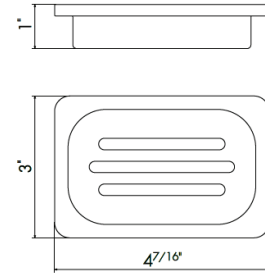

M0.070 Titanium satin
M0.071 Gold satin
M0.072 Copper satin

M0.075 Copper glossy
 See page 15 for finish swatches

REPLACEMENT PARTS - SQUARE

Replacement soap dish

21800 white ceramic
21801 black ceramic

00 Neutral **\$90**