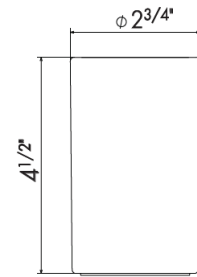

27207 white ceramic
27234 black ceramic

Replacement soap dish

00 Neutral

\$135

27209 white ceramic
27236 black ceramic

Replacement tumbler

00 Neutral

\$135