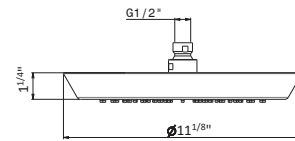

70015

Steel square 31.5" concealed showerhead

- | | |
|----------------------|-----------------|
| 21.018 Chrome | \$15,995 |
|----------------------|-----------------|

28157

Steel round 11" showerhead

- | | |
|---------------------------|---------------|
| 21 Chrome | \$1180 |
| 01 Colour | \$1330 |
| 31 Brushed | \$1255 |
| 58 Glossy PVD | \$2145 |
| 59 Brushed PVD | \$2600 |
| 61 Glossy gold | \$2145 |
| M0 Exclusive metal | \$1375 |