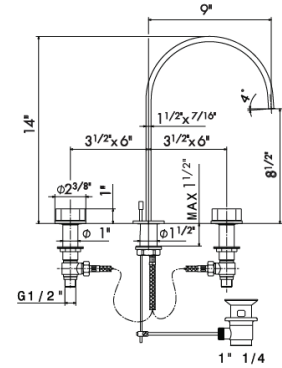

The PARK collection: between classical and modern, sophisticated and exclusive.

BASIN MIXERS

69700

Widespread basin group with 1/4" pop-up waste set. 1/2" T piece. High spout

05.093 Chrome & Matte black \$1750
62.093 PVD Glossy gold & Matte black \$2255