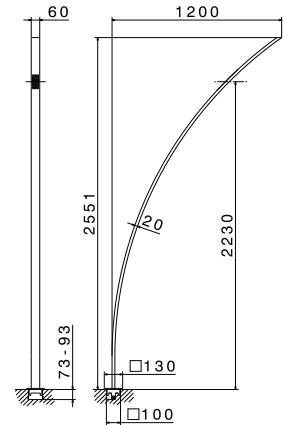

Floor mounted shower pillar with built in floor box. Pair with 62289 or a concealed mixer of your choice.

50.050 Stainless steel

$6930