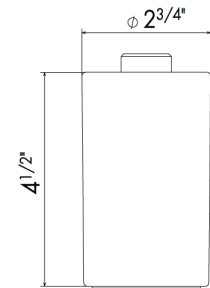

27210 white ceramic
27237 black ceramic

Replacement soap pump tumbler, freestanding version

00 Neutral

$110