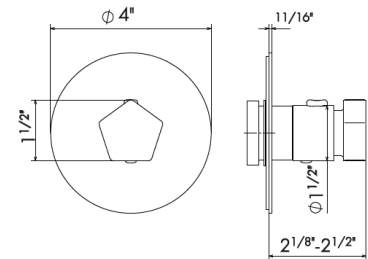

WALL MIXER GROUPS

69730E

Widespread wall mounted basin mixer without pop-up waste set. Long spout.

05.093 Chrome & Matte black **$1160**
62.093 PVD Glossy gold & Matte black **$1550**

ROUGH IN REQUIRED:
27858 - **$480**

See page 96 for roughs

CONCEALED THERMOSTATIC MIXERS

69808E

Thermostatic concealed mixer with one handle for temperature control and one handle for diverter with flow regulator.
3/4" inlets with adapter to 1/2". 1/2" outlets.

05.093 Chrome & Matte black **$825**
62.093 PVD Glossy gold & Matte black **$1095**

ROUGH IN REQUIRED:
27885 - 1 way out **$835** ✓
or
27886 - 2 ways out **$855** ✓

See page 96 for roughs

69807E

Thermostatic concealed mixer to combine with a stop valve or a diverter with stop.
3/4" inlets and outlets with adapters to 1/2".

05.093 Chrome & Matte black **$485**
62.093 PVD Glossy gold & Matte black **$630**

ROUGH IN REQUIRED:
27890 - Thermostatic Rough **$505** ✓

See page 96 for roughs

STOP VALVE

69806E

Concealed external control
3/4" inlets and outlets with adapters to 1/2".

05.093 Chrome & Matte black **$380**
62.093 PVD Glossy gold & Matte black **$495**

ROUGH IN REQUIRED:
27891 - stop valve rough in **$270** ✓
or
27892 - 3 way diverter rough **$335**

See page 96 for roughs