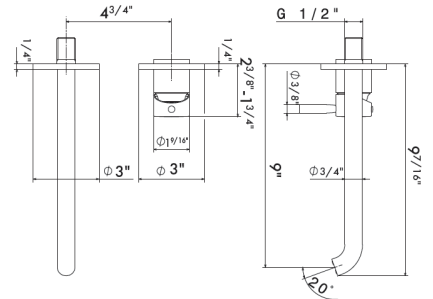

WALL MIXER GROUPS

3-hole wall mounted basin mixer without pop-up waste set. 9" spout

21 Chrome	$675	luxury	$695
01 Colour	$795		$805
31 Brushed	$895		$885
58 PVD	$1025		$1090
61 Glossy gold	$1025		$1090

ROUGH IN REQUIRED
27753 - Wall lav rough in **$495**
See page 96 for roughs

3-hole wall mounted basin mixer without pop-up waste set. Long spout

21 Chrome	$695	luxury	$795
01 Colour	$825		$950
31 Brushed	$865		$995
58 PVD	$1095		$1195
61 Glossy gold	$1095		$1195

ROUGH IN REQUIRED:
27753 - Wall lav rough in **$495**
See page 96 for roughs

Single lever wall mounted basin mixer without pop-up waste set. Long spout

21 Chrome	$525	luxury	$575
01 Colour	$555		$675
31 Brushed	$675		$725
58 PVD	$820		$925
61 Glossy gold	$820		$925

ROUGH IN REQUIRED:
27852 - Wall lav rough in **$310** ✓
See page 96 for roughs