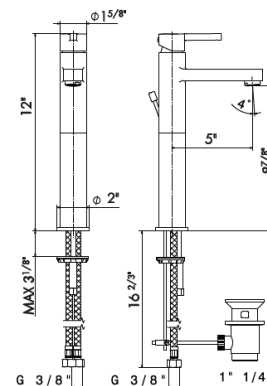

ERGO

Interpreting lines and light in a lively and ironic way, clearly and unequivocally revealing its young and sparkling nature: ERGO is astonishing for its pure and minimalist shapes, in a never ending balancing act between essence and appearance.

BASIN MIXERS

65812

Single-lever basin mixer without pop-up waste set.
3/8" female connection hoses.

21.018 Chrome
01.093 Matte Black

$330 ✓
$465 ✓

65810

Single-lever basin mixer with 1/4" pop-up waste set.
3/8" female connection hoses.

21.018 Chrome
01.093 Matte Black

$375
$590

65813

Single-lever basin mixer with 1/4" pop-up waste set.
High version for above counter washbasins.
3/8" female connection hoses.

21.018 Chrome
01.093 Matte Black

$500
$740