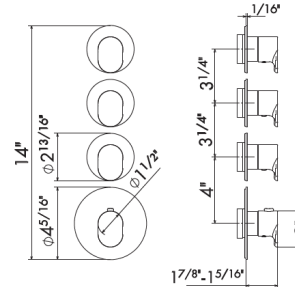

67630E

Thermostatic multifunction selectors with 3-ways out.
3/4" inlets and outlets.

21 Chrome	$840
01 Colour	$1225
05 Chrome + colour	$945
31 Brushed	$1135
MO Exclusive metal	$1760

ROUGH IN REQUIRED:
27877 - 3 function rough in $1380 ✓
See page 96 for roughs