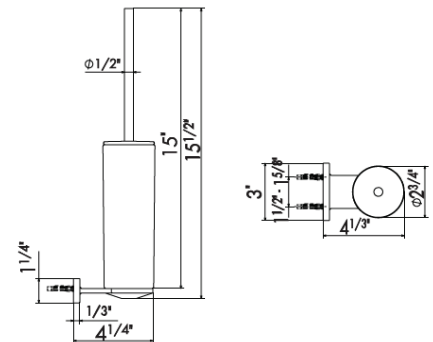

67215 white ceramic
67216 black ceramic

Wall mounted toilet brush and holder

21 Chrome	$350
01 Colour	$525
31 Brushed	$470
35 Soft Gold	$550
58 Glossy PVD	$750
59 Brushed PVD	$840
61 Glossy gold	$750
M0 Exclusive metal	$675