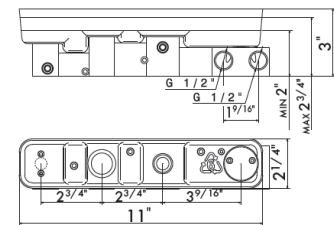

PAIR WITH WIDESPREAD WALL MIXER GROUPS

27753

Concealed body

Pair with:
Blink - 70820E, 70821E, 70823E, 70920E, 70921E,
70923E, 71020E, 71021E, 71023E, 71120E, 71121E, 71123E

00 Neutral

$495

27858

Concealed body

Pair with:
Park - 67528E, 67530E

00 Neutral

$480

PAIR WITH TUB FILLERS

27819

Concealed part for floor mounted tub fillers

Pair with:
O'rama - 68484E
Nio - 68984E
XT - 4224E
X-Steel - 69618EX, 69684EX

00 Neutral

$545 ✓

27862

Concealed part for wall mounted bath groups

Pair with:
Nio - 68971E
X-Steel - 69671EX

00 Neutral

$775