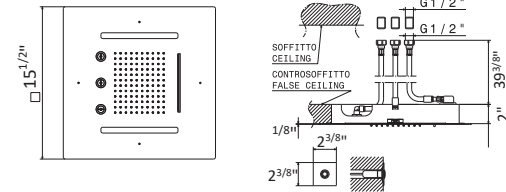

70024

Steel rectangular 24"x16" showerhead with raining jet, waterfall jet, and integrated multicolour automatic lighting system

21.018	Chrome	$11,765