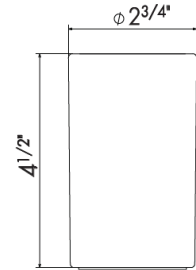

Freestanding soap pump

67260 white ceramic
67261 black ceramic

21 Chrome **$230**
01 Colour **$370**
31 Brushed **$385**
35 Soft Gold **$375**
58 Glossy PVD **$450**
59 Brushed PVD **$505**
61 Glossy gold **$450**
M0 Exclusive metal **$415**