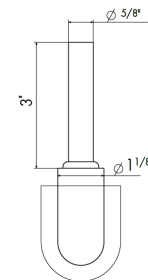

21.018 Chrome
01.014 Matt white
01.093 Matt black

31.023 Brushed bronze
31.028 Brushed nickel
58.061 Copper bronze PVD

58.063 Gun metal PVD
59.064 Brushed gun metal PVD
61.020 Glossy gold

M0.070 Titanium satin
M0.071 Gold satin
M0.072 Copper satin

M0.075 Copper glossy
See page 15 for finish swatches