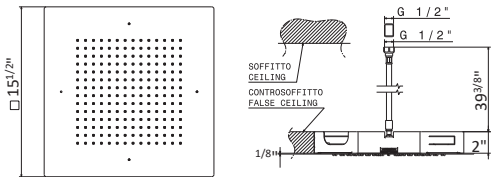

683

Stainless steel square concealed showerhead.

21.018 Chrome	$2325
01.014 Matte White	$2375
01.093 Matte Black	$2375
31.028 Brushed Nickel	$2595