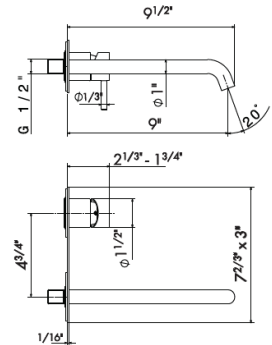

BASIN MIXERS

Single-lever basin mixer with 1/4" pop-up waste set. High version for above counter washbasins. 3/8" female connection hoses.

69613X

50.050 Stainless steel

$765

WALL MIXER GROUPS

Single lever wall mounted basin mixer without pop-up waste set.

69630EX

69630EX.50.050 Stainless steel

$580

ROUGH IN REQUIRED
27852 - Wall lav rough in
See page 96 for roughs

$310 ✓

Single lever wall mounted basin mixer without pop-up waste set.

69613EX

69613EX.50.050 Stainless steel

$580

ROUGH IN REQUIRED:
27852 - Wall lav rough in
See page 96 for roughs

$310 ✓

BASIN MIXER WITH FLOOR PILLAR

Single lever floor mounted basin mixer without pop-up waste set.

69618EX

69618EX.50.050 Stainless steel

$2025

ROUGH IN REQUIRED:
27819 - Floor Basin Rough In
See page 96 for roughs

$545 ✓