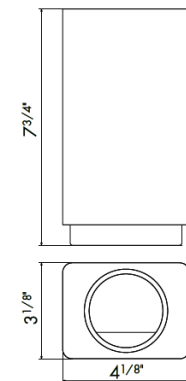

21815 white ceramic
21816 black ceramic

00 Neutral **$155**

21.018 Chrome | **31.028** Brushed nickel | **61.020** Glossy gold | See page 15 for finish swatches

= in stock
Ships in 24 hours

orders@streamlinecanada.ca • orderdesk@aloredesign.com • 1-866-503-9796