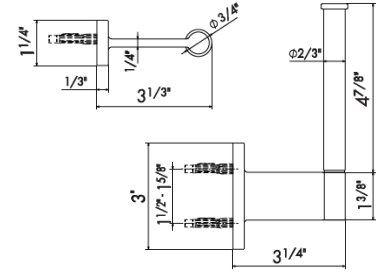

WALL MOUNTED ACCESSORIES - ROUND

67223

Wall mounted toilet roll holder

21 Chrome	$195
01 Colour	$305
31 Brushed	$485
35 Soft Gold	$345
58 Glossy PVD	$340
59 Brushed PVD	$665
61 Glossy gold	$340
M0 Exclusive metal	$440