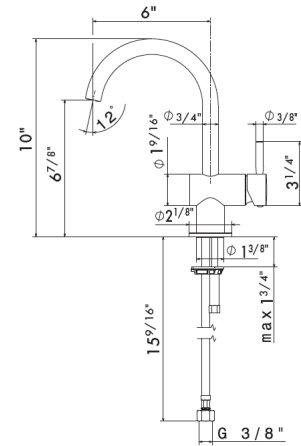

70815	luxury 70915
71015	luxury 71115

Single-lever basin mixer without pop-up waste set.
High version for above counter washbasins.

21 Chrome	$495	luxury $555
01 Colour	$645	$705
31 Brushed	$670	$780
58 PVD	$1085	$1210
61 Glossy gold	$1085	$1210