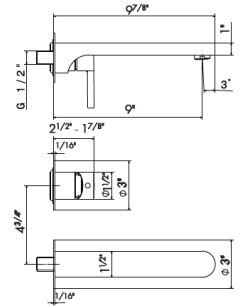

BIDET MIXERS

65827

Single-lever bidet mixer without pop-up waste set.
3/8" female connection hoses.

21.018 Chrome
01.093 Matte Black

$330
$465

WALL MIXER GROUPS

65828E

Single lever wall mounted basin mixer without pop-up waste set. Short spout.

21.018 Chrome
01.093 Matte Black

$620
$860

ROUGH IN REQUIRED:
27852 - Wall lav rough in
See page 96 for roughs

$310 ✓

65830E

Single lever wall mounted basin mixer without pop-up waste set. Long spout.

21.018 Chrome
01.093 Matte Black

$645
$890

ROUGH IN REQUIRED:
27852 - Wall lav rough in
See page 96 for roughs

$310 ✓

CONCEALED THERMOSTATIC MIXERS

67628E

Thermostatic concealed mixer with one handle for temperature control and one handle for diverter with flow regulator.
3/4" inlets with adapter to 1/2". 1/2" outlets.

21.018 Chrome
01.093 Matte Black

$470 ✓
$850 ✓

ROUGH IN REQUIRED:
27885 - 1 way out
or
27886 - 2 ways out

$835 ✓
$855 ✓

See page 96 for roughs

67627E

Thermostatic concealed mixer to combine with a stop valve or a diverter with stop.
3/4" inlets and outlets with adapters to 1/2".

21.018 Chrome
01.093 Matte Black

$270
$500

ROUGH IN REQUIRED:
27890 - Thermostatic Rough
See page 96 for roughs

$505 ✓