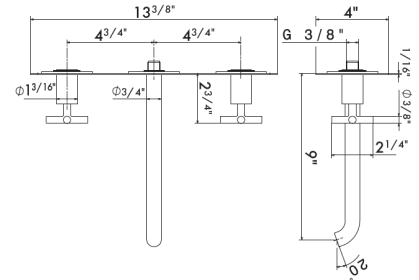

Single lever wall mounted basin mixer without pop-up waste set. Long spout