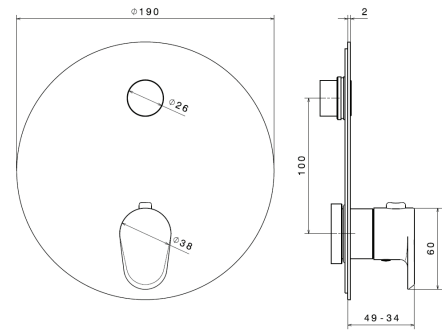

70423E

Thermostatic concealed mixer with a handle for temperature control and ON/OFF diverter buttons. 1st push is light flow, 2nd push full flow. Button is flush in off position.

21 Chrome $520
01 Colour $660
31 Brushed $645

ROUGH IN REQUIRED:
27751 - 2 ways out $910 ✓
See page 96 for roughs