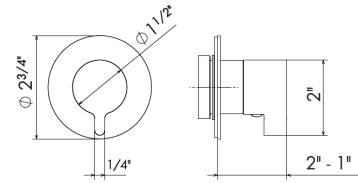

STOP VALVE

67626E

Concealed external control
3/4" inlets and outlets with adapters to 1/2".

21.018 Chrome $230
01.093 Matte Black $435

ROUGH IN REQUIRED:
27891 - stop valve rough in $270 ✓
or
27892 - 3 way diverter rough $335
See page 96 for roughs

3 FUNCTION THERMOSTATIC MIXERS

67623E

Thermostatic multifunction selectors with 3-ways out.
3/4" inlets and outlets.

21.018 Chrome $790
01.093 Matte Black $1020

ROUGH IN REQUIRED:
27877 - 3 function rough in $1380 ✓
See page 96 for roughs

67620E

Thermostatic multifunction selectors with 3-ways out.
3/4" inlets and outlets.

21.018 Chrome $860
01.093 Matte Black $1275

ROUGH IN REQUIRED:
27877 - 3 function rough in $1380 ✓
See page 96 for roughs

4 FUNCTION THERMOSTATIC MIXERS

67624E

Thermostatic multifunction selectors with 4-ways out.
3/4" inlets and outlets.

21.018 Chrome $980
01.093 Matte Black $1205

ROUGH IN REQUIRED:
27878 - 4 function rough in $1735
See page 96 for roughs