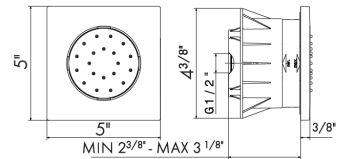

ABS square adjustable single jet wall mounted showerhead. Built in wall box

21.018 Chrome	$405
31.023 Brushed bronze	$515
31.028 Brushed nickel	$515