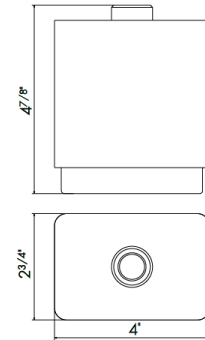

REPLACEMENT PARTS - SQUARE

Replacement soap dish

21800 white ceramic
21801 black ceramic

00 Neutral **$90**

Replacement tumbler - freestanding and wall mounted

21805 white ceramic
21806 black ceramic

00 Neutral **$110**

Replacement soap tumbler - freestanding and wall mounted

21810 white ceramic
21811 black ceramic

00 Neutral **$110**

Replacement toilet brush tumbler - freestanding and wall mounted

21815 white ceramic
21816 black ceramic

00 Neutral **$155**

21.018 Chrome | **31.028** Brushed nickel | **61.020** Glossy gold | See page 15 for finish swatches

= in stock
Ships in 24 hours

orders@streamlinecanada.ca • orderdesk@aloredesign.com • 1-866-503-9796