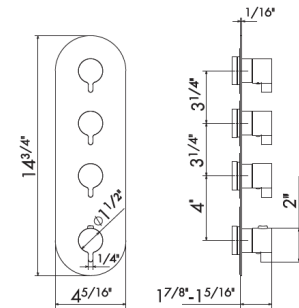

3 FUNCTION THERMOSTATIC MIXERS

67623E

Thermostatic multifunction selectors with 3-ways out.
3/4" inlets and outlets.

21.018 Chrome $790
01.093 Matte Black $1020

ROUGH IN REQUIRED:
27877 - 3 function rough in $1380 ✓
See page 96 for roughs