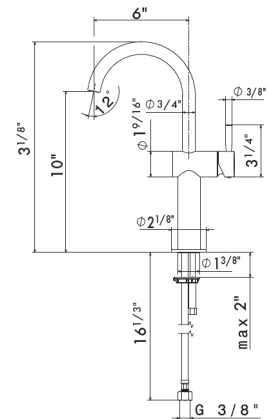

See page 6 for finish swatches

21.018 Chrome | **01.093** Matt black | **31.023** Brushed bronze | **58.061** Copper bronze PVD | **58.063** Gun metal PVD | **61.020** Glossy gold

= in stock
Ships in 24 hours

orders@streamlinecanada.ca • orderdesk@aloredesign.com • 1-866-503-9796