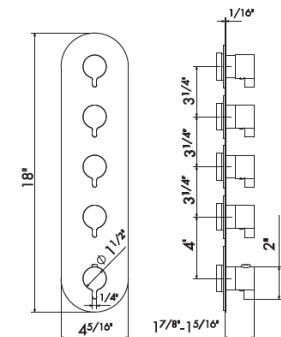

4 FUNCTION THERMOSTATIC MIXERS

67624E

Thermostatic multifunction selectors with 4-ways out.
3/4" inlets and outlets.

21.018 Chrome $980
01.093 Matte Black $1205

ROUGH IN REQUIRED:
27878 - 4 function rough in $1735
See page 96 for roughs