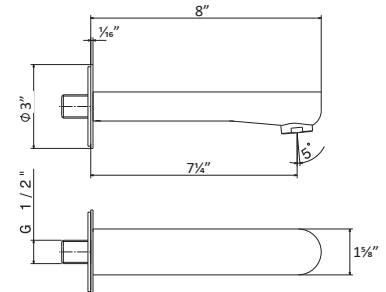

69482C

Tub Spout with 1/2" Connections
Flow rate: 8.9GPM

- **21** Chrome **$375**
- **01** Colour **$435**
- **05** Chrome + colour **$465**
- **M0** Exclusive metal **$565**