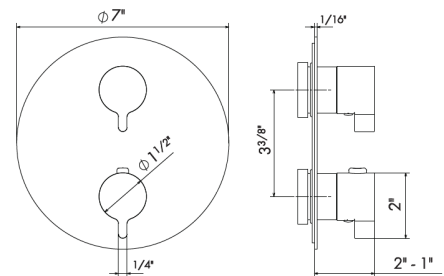

BIDET MIXERS

65827

Single-lever bidet mixer without pop-up waste set.
3/8" female connection hoses.

21.018 Chrome
01.093 Matte Black

$330
$465

WALL MIXER GROUPS

65828E

Single lever wall mounted basin mixer without pop-up waste set. Short spout.

21.018 Chrome
01.093 Matte Black

$620
$860

ROUGH IN REQUIRED:
27852 - Wall lav rough in
See page 96 for roughs

$310 ✓

65830E

Single lever wall mounted basin mixer without pop-up waste set. Long spout.

21.018 Chrome
01.093 Matte Black

$645
$890

ROUGH IN REQUIRED:
27852 - Wall lav rough in
See page 96 for roughs

$310 ✓

CONCEALED THERMOSTATIC MIXERS

67628E

Thermostatic concealed mixer with one handle for temperature control and one handle for diverter with flow regulator.
3/4" inlets with adapter to 1/2". 1/2" outlets.

21.018 Chrome
01.093 Matte Black

$470 ✓
$850 ✓

ROUGH IN REQUIRED:
27885 - 1 way out
or
27886 - 2 ways out

$835 ✓
$855 ✓

See page 96 for roughs

67627E

Thermostatic concealed mixer to combine with a stop valve or a diverter with stop.
3/4" inlets and outlets with adapters to 1/2".

21.018 Chrome
01.093 Matte Black

$270
$500

ROUGH IN REQUIRED:
27890 - Thermostatic Rough
See page 96 for roughs

$505 ✓