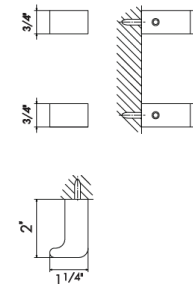

21.018 Chrome | 31.028 Brushed nickel | 61.020 Glossy gold | See page 15 for finish swatches