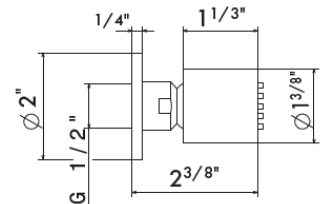

21.018 Chrome	\$1015
01 Colour	\$970
58 Glossy PVD	\$1175
59 Brushed PVD	\$1210
61 Glossy gold	\$1175
M0 Exclusive metal	\$1080

553

Brass wall mounted single jet body jet.

21 Chrome	\$265
01 Colour	\$335
31 Brushed	\$325
58 Glossy PVD	\$375
59 Brushed PVD	\$415
61 Glossy gold	\$405
M0 Exclusive metal	\$450