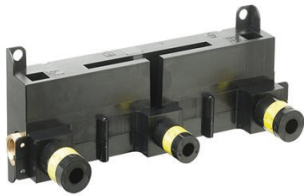

27858

Concealed body

Pair with:
Park - 67528E, 67530E

00 Neutral

$480