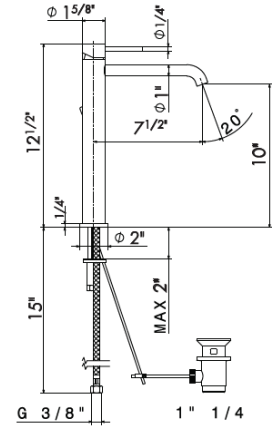

BASIN MIXERS

Single-lever basin mixer with 1/4" pop-up waste set. High version for above counter washbasins. 3/8" female connection hoses.

69613X

50.050 Stainless steel

$765

WALL MIXER GROUPS

Single lever wall mounted basin mixer without pop-up waste set.

69630EX

69630EX.50.050 Stainless steel

$580

ROUGH IN REQUIRED
27852 - Wall lav rough in
See page 96 for roughs

$310 ✓

Single lever wall mounted basin mixer without pop-up waste set.

69613EX

69613EX.50.050 Stainless steel

$580

ROUGH IN REQUIRED:
27852 - Wall lav rough in
See page 96 for roughs

$310 ✓

BASIN MIXER WITH FLOOR PILLAR

Single lever floor mounted basin mixer without pop-up waste set.

69618EX

69618EX.50.050 Stainless steel

$2025

ROUGH IN REQUIRED:
27819 - Floor Basin Rough In
See page 96 for roughs

$545 ✓