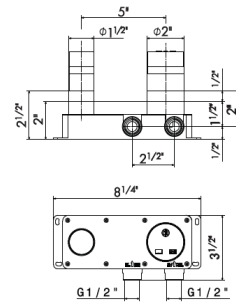

Concealed body

Pair with:
Linfa - 69428E, 69430E
Blink - 70828E, 70830E, 70928E, 70930E, 71028E, 71030E, 71128E, 71130E
Nio - 68930E, 68931E
Ergo - 65828E, 65830E
XT - 4228E, 4230E
X-Steel - 69630EX, 69631EX, 69676EX, 69677EX