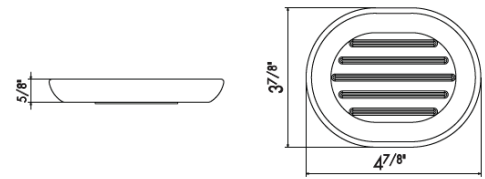

27207 white ceramic
27234 black ceramic

Replacement soap dish

00 Neutral

\$135

27209 white ceramic
27236 black ceramic

Replacement tumbler

00 Neutral

\$135