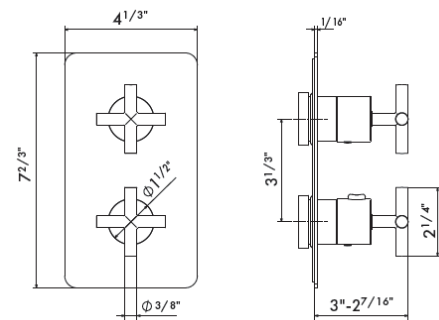

Thermostatic concealed mixer to combine with a stop valve or a diverter with stop.
3/4" inlets and outlets with adapters to 1/2".

21 Chrome	$410	luxury	$420
01 Colour	$570		$615
31 Brushed	$565		$605
58 PVD	$630		$695
61 Glossy gold	$630		$695

ROUGH IN REQUIRED:
27890 - Thermostatic Rough **$505** ✓
See page 96 for roughs