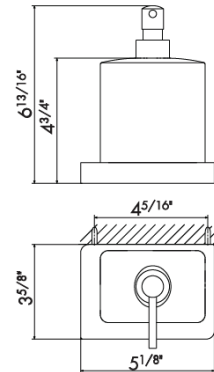

62915 white ceramic
62916 black ceramic

Wall mounted toilet brush and holder

21 Chrome	$395
01 Colour	$495
31 Brushed nickel	$525
35 Soft Gold	$595
61 Glossy gold	$575