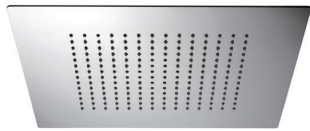

21.018 Chrome
01.093 Matte Black

\$855
\$1730

SHOWER HEADS

682

Stainless steel round concealed showerhead.

- | | |
|-------------------------------------|---------------|
| 21.018 Chrome | \$2150 |
| 01.014 Matte White | \$2195 |
| 01.093 Matte Black | \$2195 |
| 31.028 Brushed Nickel | \$2240 |
| 59.064 Brushed Gun Metal PVD | \$4180 |
| M0 Exclusive metal | \$2275 |