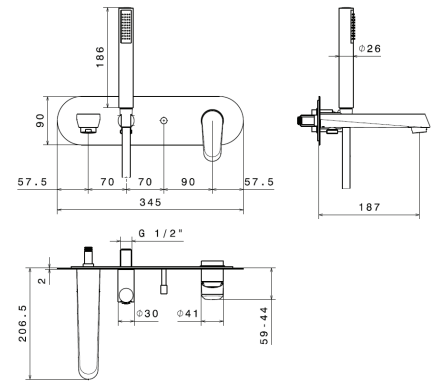

68982C

Deck mounted tub filler set.
Including: spout, mixer, diverter, handshower
Left handle is diverter, right handle is volume and temperature control
Flow rates: Spout 4.16GPM; Handshower 3.16GPM

21 Chrome $1535
01 Colour $1950
31 Brushed $1780