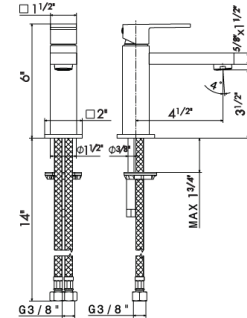

BASIN MIXERS

66412

Single-lever basin mixer without pop-up waste set.
3/8" female connection hoses.

21 Chrome
01 Colour

\$495
\$670

66410

Single-lever basin mixer with 1/4" pop-up waste set.
3/8" female connection hoses.