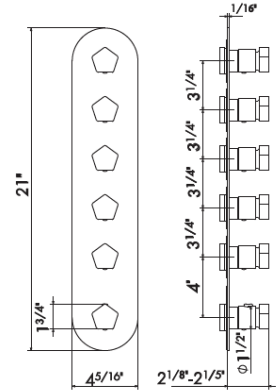

5 FUNCTION THERMOSTATIC MIXERS

69805E

Thermostatic multifunction selectors with 5-ways out.
3/4" inlets and outlets.

05.093 Chrome & Matte black   **$2395**
62.093 PVD Glossy gold & Matte black   **$3795**

ROUGH IN REQUIRED:
27879 - 5 function rough in   **$1935**
See page 96 for roughs