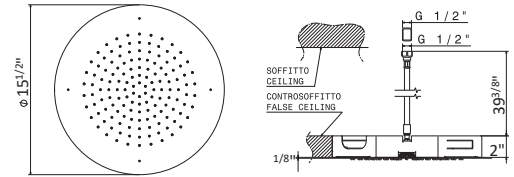

SHOWER HEADS

682

Stainless steel round concealed showerhead.

21.018 Chrome	$2150
01.014 Matte White	$2195
01.093 Matte Black	$2195
31.028 Brushed Nickel	$2240
59.064 Brushed Gun Metal PVD	$4180
M0 Exclusive metal	$2275

683

Stainless steel square concealed showerhead.

21.018 Chrome	$2325
01.014 Matte White	$2375
01.093 Matte Black	$2375
31.028 Brushed Nickel	$2595

70015

Steel square 31.5" concealed showerhead

21.018 Chrome	$15,995

28157

Steel round 11" showerhead

21 Chrome	$1180
01 Colour	$1330
31 Brushed	$1255
58 Glossy PVD	$2145
59 Brushed PVD	$2600
61 Glossy gold	$2145
M0 Exclusive metal	$1375

26595

ABS round 8" showerhead
Replaces previous 67793 & 67794

21.018 Chrome	$255
01.093 Matte Black	$420

26598

ABS square 8" showerhead
Replaces previous 67797 & 67798

21.018 Chrome	$275
01.093 Matte Black	$445