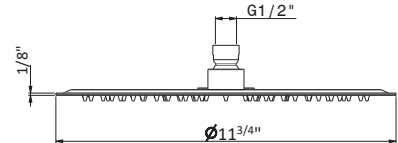

Steel thin round 12" showerhead

26529

21.018 Chrome
01.093 Matte Black

$385
$815

29393X

50.050 Stainless Steel

$440