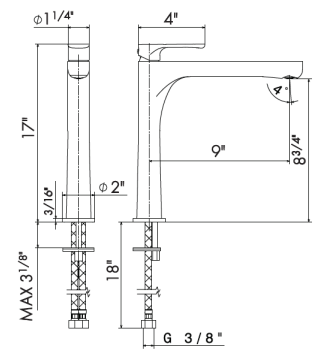

Single-lever basin mixer without pop-up waste set.
High version for above the counter washbasins.
3/8" female connection hoses.

21 Chrome	$610
01 Colour	$665
05 Chrome + Colour	$760
M0 Exclusive metal	$905