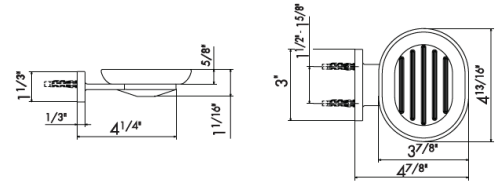

ACCESSORIES

Round and square accessories to go with your faucetry! Available in a multitude of different finishes so you can mix and match.

WALL MOUNTED ACCESSORIES - ROUND

67200 white ceramic
67201 black ceramic

Wall mounted soap dish

21 Chrome	$245
01 Colour	$265
31 Brushed	$265
35 Soft Gold	$315
58 Glossy PVD	$340
59 Brushed PVD	$405
61 Glossy gold	$340
M0 Exclusive metal	$330

67205 white ceramic
67206 black ceramic

Wall mounted tumbler

21 Chrome	$245
01 Colour	$275
31 Brushed	$275
35 Soft Gold	$320
58 Glossy PVD	$350
59 Brushed PVD	$415
61 Glossy gold	$350
M0 Exclusive metal	$340