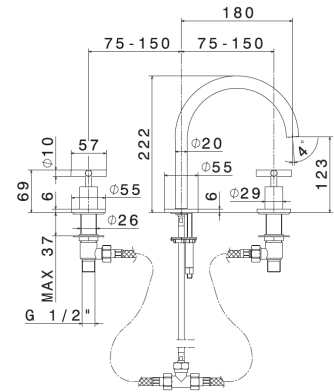

70800		luxury 70900
	71000		luxury 71100

21 Chrome	$730	luxury	$830
01 Colour	$925		$1030
31 Brushed	$955		$1055
58 PVD	$1160		$1275
61 Glossy gold	$1160		$1275

3-hole basin mixer without pop-up waste set.
1/2" T piece. Medium spout