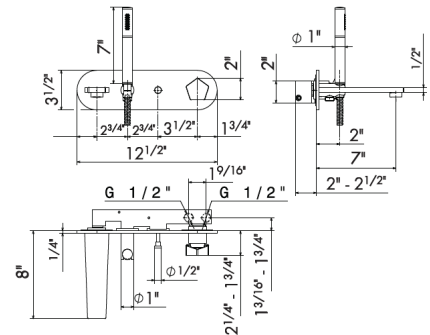

For shower parts, see Wellness, page 71

05.093 Chrome + matte black | **62.093** Glossy gold & matte black | See page 12 for finish swatches

✓ = in stock
Ships in 24 hours

orders@streamlinecanada.ca • orderdesk@aloredesign.com • 1-866-503-9796