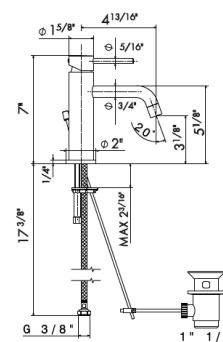

XT

An internationally oriented soul and spirit, combined with aesthetic perfection: XT has a universal appeal giving the line complete freedom from any spatial or temporal limitations, to fit in naturally with new design trends. The pure forms that characterize the XT collection make it a versatile series to elegantly furnish any interior.

BASIN MIXERS

4200

Single-lever basin mixer with 1/4" pop-up waste set. 3/8" female connection hoses.

21 Chrome	$505
01 Colour	$665
31 Brushed nickel	$665
58 PVD	$920
59 Brushed PVD	$940
61 Glossy gold	$920

4201

Single-lever basin mixer with 1/4" pop-up waste set. Long spout. 3/8" female connection hoses.

21 Chrome	$530
01 Colour	$730
31 Brushed nickel	$690
58 PVD	$945
59 Brushed PVD	$960
61 Glossy gold	$945

4204

Single-lever basin mixer with 1/4" pop-up waste set. High version for above counter washbasins. Long spout. 3/8" female connection hoses.

21 Chrome	$695
01 Colour	$910
31 Brushed nickel	$845
58 PVD	$1265
59 Brushed PVD	$1285
61 Glossy gold	$1265