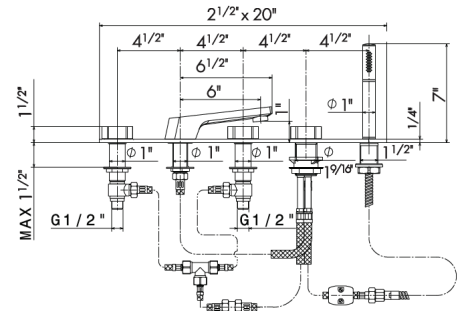

BATH COLLECTION

Deck mounted tub filler set.
Including: spout, mixer, diverter, handshower
Flow rates: Spout 4.79GPM; Handshower 4.12GPM

- **05.093** Chrome & Matte black   **$2545**
- **62.093** PVD Glossy gold & Matte black   **$2995**

Deck mounted tub filler set.
Including: spout, mixer, diverter, handshower
Flow rates: Spout 4.79GPM; Handshower 4.12GPM

- **05.093** Chrome & Matte black   **$2895**
- **62.093** PVD Glossy gold & Matte black   **$3595**

Floor mounted tub filler set.
Including: spout, mixer, diverter, handshower
Flow rates: Spout 6.17GPM; Handshower 5.49GPM

- **05.093** Chrome & Matte black   **$4550**
- **62.093** PVD Glossy gold & Matte black   **$5920**

ROUGH IN REQUIRED:
27819 - Freestand Tub Filler Rough   **$545** ✓
See page 96 for roughs

Wall mounted tub filler set.
Including: spout, mixer, diverter, handshower
Flow rates: Spout 4.71GPM; Handshower 4.01GPM

- **05.093** Chrome & Matte black   **$2820**
- **62.093** PVD Glossy gold & Matte black   **$3360**

For shower parts, see Wellness, page 71

05.093 Chrome + matte black | **62.093** Glossy gold & matte black | See page 12 for finish swatches

✓ = in stock
Ships in 24 hours

orders@streamlinecanada.ca • orderdesk@aloredesign.com • 1-866-503-9796