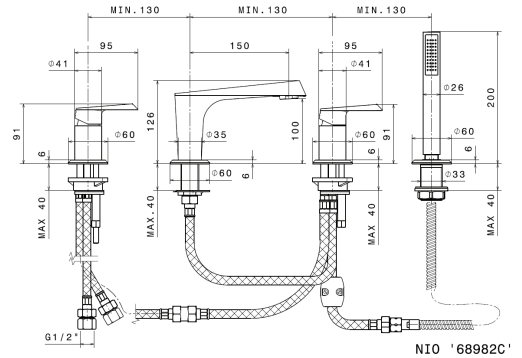

TUB FILLERS

Wall mounted tub filler set.
Including: spout, mixer, diverter, handshower
Flow rates: Spout 5.38GPM; Handshower 3.89GPM

21 Chrome $1160
01 Colour $1365
31 Brushed $1345

ROUGH IN REQUIRED:
27862 - Wall tub filler Rough in $775
See page 96 for roughs

Deck mounted tub filler set.
Including: spout, mixer, diverter, handshower
Left handle is diverter, right handle is volume and temperature control
Flow rates: Spout 4.16GPM; Handshower 3.16GPM

21 Chrome $1535
01 Colour $1950
31 Brushed $1780

Floor mounted tub filler set.
Including: spout, mixer, diverter, handshower
Flow rates: Spout 4.60GPM; Handshower 3.87GPM

21 Chrome $2395
01 Colour $2500
31 Brushed $2640

ROUGH IN REQUIRED:
27819 - Freestand Tub Filler Rough $545 ✓
See page 96 for roughs

Tub Spout with 1/2" Connections

21 Chrome $355
01 Colour $445
31 Brushed $400

For shower parts, see Wellness, page 71