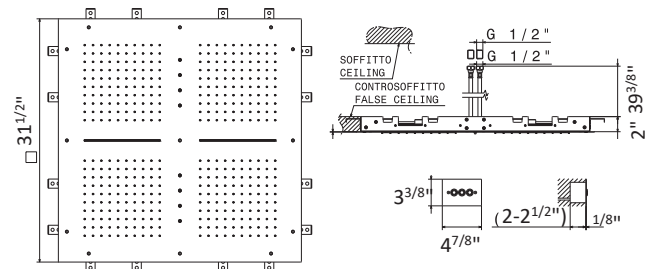

70017

Steel square 31.5" showerhead with raining jet, double waterfall and integrated multicolour automatic lighting system

21.018	Chrome	$21,995