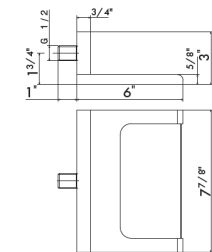

208

Brass deckmounted waterfall showerhead.

- **21** Chrome **$1840**
- **01** Colour **$2150**
- **31** Brushed **$2050**
- **35.099** Soft Gold **$1995**
- **58** Glossy PVD **$2020**
- **59** Brushed PVD **$2470**
- **61** Glossy gold **$2525**
- **M0** Exclusive metal **$2360**