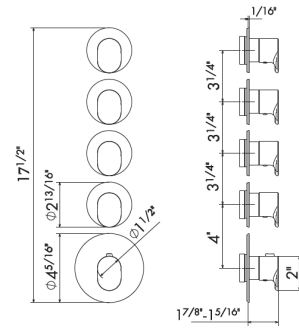

4 FUNCTION THERMOSTATIC MIXERS

67631E

Thermostatic multifunction selectors with 4-ways out.
3/4" inlets and outlets.

21 Chrome	$960
01 Colour	$1425
05 Chrome + colour	$1060
31 Brushed	$1330
M0 Exclusive metal	$2085

ROUGH IN REQUIRED:
27878 - 4 function rough in **$1735**
See page 96 for roughs