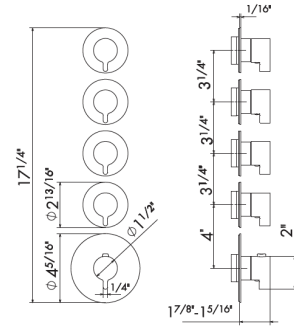

4 FUNCTION THERMOSTATIC MIXERS

67621E

Thermostatic multifunction selectors with 4-ways out.
3/4" inlets and outlets.

21.018 Chrome $995
01.093 Matte Black $1500

ROUGH IN REQUIRED:
27878 - 4 function rough in $1735
See page 96 for roughs