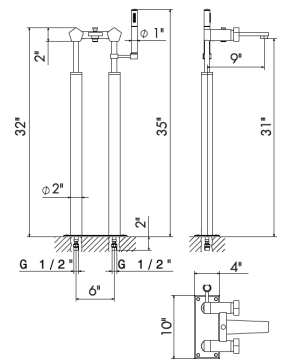

69771

Wall mounted tub filler set.
Including: spout, mixer, diverter, handshower
Flow rates: Spout 4.71GPM; Handshower 4.01GPM

- **05.093** Chrome & Matte black   **$2820**
- **62.093** PVD Glossy gold & Matte black   **$3360**