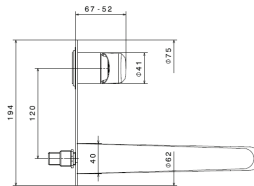

WALL MIXER GROUPS

68930E

Single lever wall mounted basin mixer without pop-up waste set.

21 Chrome $595
01 Colour $785
31 Brushed $705

ROUGH IN REQUIRED:
27852 - Wall lav rough in $310 ✓
See page 96 for roughs

68931E

Single lever wall mounted basin mixer without pop-up waste set.

21 Chrome $615
01 Colour $785
31 Brushed $720

ROUGH IN REQUIRED:
27852 - Wall lav rough in $310 ✓
See page 96 for roughs

CONCEALED THERMOSTATIC MIXERS

67698E

Thermostatic concealed mixer with one handle for temperature control and one handle for diverter with flow regulator.
3/4" inlets with adapter to 1/2". 1/2" outlets.

21 Chrome $445
01 Colour $630
31 Brushed $505

ROUGH IN REQUIRED:
27885 - 1 way out $835 ✓
or
27886 - 2 ways out $855 ✓
See page 96 for roughs

67697E

Thermostatic concealed mixer to combine with a stop valve or a diverter with stop.
3/4" inlets and outlets with adapters to 1/2".

21 Chrome $275
01 Colour $385
31 Brushed $335

ROUGH IN REQUIRED:
27890 - Thermostatic Rough $505 ✓
See page 96 for roughs