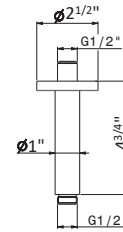

SHOWER ARMS

Round brass 5" ceiling arm

28150

21 Chrome	$245
01 Colour	$250
31 Brushed	$280
35.099 Soft Gold	$285
58 Glossy PVD	$335
59 Brushed PVD	$360
61 Glossy gold	$335
M0 Exclusive metal	$290

Round brass 8" ceiling arm