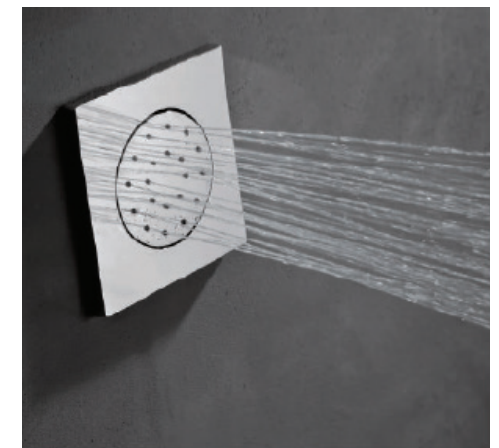

WELLNESS

Newform introduces its vision of wellness by creating harmony between the mind and body, and a balance between health and beauty.

BODY JETS

For entire wellness program, visit our website.