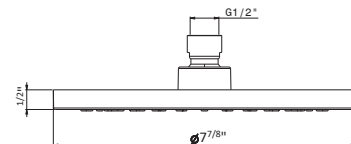

26595

ABS round 8" showerhead
Replaces previous 67793 & 67794

21.018 Chrome	$255
01.093 Matte Black	$420