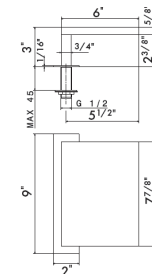

- **21.018** Chrome
- **01.014** Matt white
- **01.093** Matt black

- **31.023** Brushed bronze
- **31.028** Brushed nicekl
- **58.061** Copper bronze PVD

- **58.063** Gun metal PVD
- **59.064** Brushed gun metal PVD
- **61.020** Glossy gold

- **M0.070** Titanium satin
- **M0.071** Gold satin
- **M0.072** Copper satin

- **M0.075** Copper glossy

in stock
Ships in 24 hours

orders@streamlinecanada.ca • orderdesk@aloredesign.com • 1-866-503-9796