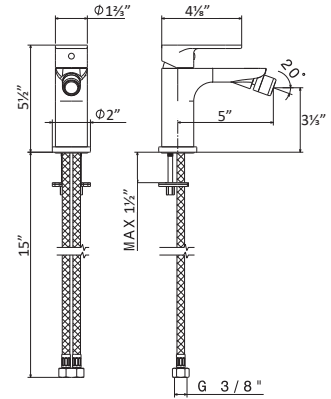

Single lever bidet mixer without pop-up waste set.
3/8" female connection hoses.

21 Chrome

\$260

CONCEALED THERMOSTATIC MIXERS

67638E

Thermostatic concealed mixer with one handle for temperature control and one handle for diverter with flow regulator.
3/4" inlets with adapter to 1/2", 1/2" outlets.