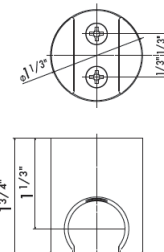

65597

21.018 Chrome
01.014 Matt white
01.093 Matt black

31.023 Brushed bronze
31.028 Brushed nickel
58.061 Copper bronze PVD

58.063 Gun metal PVD
59.064 Brushed gun metal PVD
61.020 Glossy gold

M0.070 Titanium satin
M0.071 Gold satin
M0.072 Copper satin

M0.075 Copper glossy

✓ = in stock
Ships in 24 hours

orders@streamlinecanada.ca • orderdesk@aloredesign.com • 1-866-503-9796