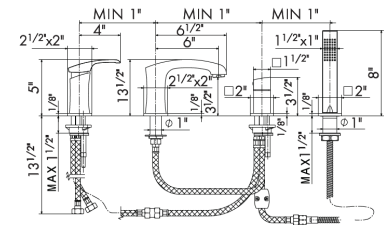

BATH COLLECTION

62540C

Wall mounted tub filler set.
Including: spout, mixer, diverter, handshower
Flow rates: Spout 5.47GPM; Handshower 3.67GPM

- **21** Chrome **$1725**
- **20** Chrome + Swarovski **$2055**
- **61** Glossy gold **$2985**
- **64** Glossy gold + Swarovski **$3270**

62582C

Deck mounted tub filler set.
Including: spout, mixer, diverter, handshower. Left handle is
diverter, right handle is volume and temperature control.
Flow rates: Spout 4.25GPM; Handshower 3.12GPM

- **21** Chrome **$2835**
- **20** Chrome + Swarovski **$3205**
- **61** Glossy gold **$4595**
- **64** Glossy gold + Swarovski **$4880**

62588

Tub Spout with 1/2" connections
Flow rate: 7.45GPM

- **21** Chrome **$640**
- **61** Glossy gold **$975**