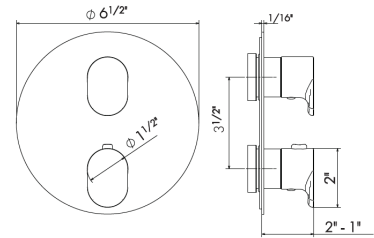

See page 96 for roughs

69337

Tub Spout with 1/2" Connections

21 Chrome

\$295

WELLNESS

Newform introduces its vision of wellness by creating harmony between the mind and body, and a balance between health and beauty.