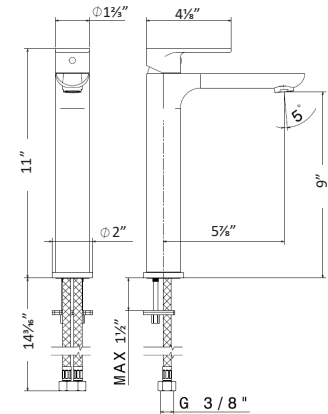

69328

Single lever wall mounted basin mixer without pop-up waste set.

21 Chrome

$450