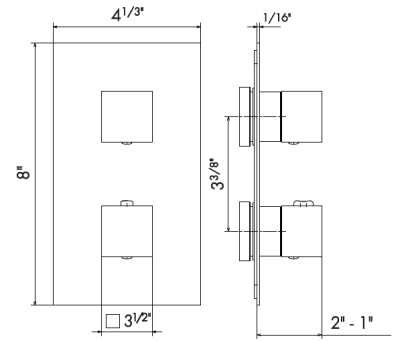

CONCEALED THERMOSTATIC MIXERS

67648E

Thermostatic concealed mixer with one handle for temperature control and one handle for diverter with flow regulator.
3/4" inlets with adapter to 1/2". 1/2" outlets.

21 Chrome $665
01 Colour $730

ROUGH IN REQUIRED:
27885 - 1 way out $835 ✓
or
27886 - 2 ways out $855 ✓
See page 96 for roughs