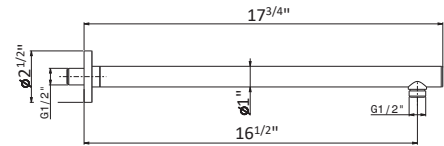

29390X

50.050 Stainless Steel	\$250
-------------------------------	--------------

Round brass 16.5" wall arm

27692

21 Chrome	\$405
01 Colour	\$430
31 Brushed	\$505
35.099 Soft Gold	\$790
58 Glossy PVD	\$685
59 Brushed PVD	\$790
61 Glossy gold	\$685
M0 Exclusive metal	\$565