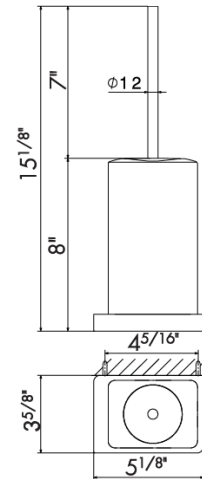

21.018 Chrome | **31.028** Brushed nickel | **61.020** Glossy gold | See page 15 for finish swatches