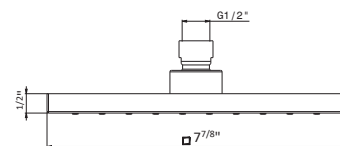

26598

ABS square 8" showerhead
Replaces previous 67797 & 67798

21.018 Chrome	$275
01.093 Matte Black	$445