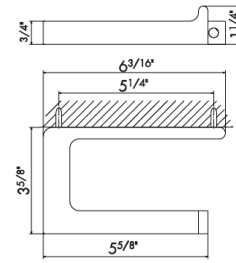

62927

Wall mounted towel rail - 12"

21 Chrome	$355
01 Colour	$515
31 Brushed nickel	$550
35 Soft Gold	$605
61 Glossy gold	$565