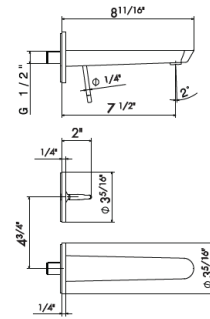

68429E

Single-lever wall mixer without pop-up waste set.

21 Chrome	$770
01 Colour	$950
05 Chrome + Colour	$825
31 Brushed	$940
58 Glossy PVD	$1200
59 Brushed PVD	$1370
61 Glossy gold	$1235
M2 Exclusive metal	$1145

ROUGH IN REQUIRED:
27855 - Wall lav rough in **$565** ✓
See page 96 for roughs