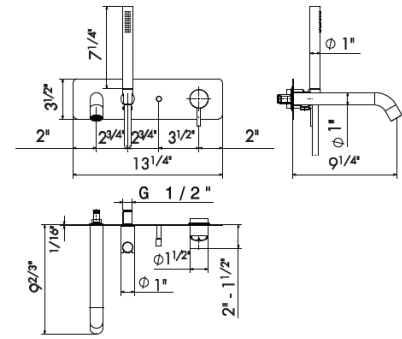

69684EX

Floor mounted tub filler set.
Including: spout, mixer, diverter, handshower
Flow rates: Spout 5.07GPM; Handshower 3.50GPM

69684EX.50.050 Stainless steel **$2440**

ROUGH IN REQUIRED:
27819 - Freestand Tub Filler Rough **$545** ✓
See page 96 for roughs