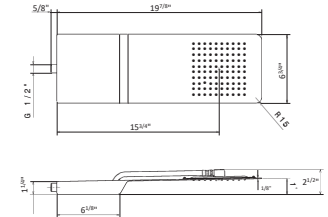

205

Brass waterfall showerhead.

- **21** Chrome **$1755**
- **01** Colour **$1970**
- **31** Brushed **$1910**
- **35.099** Soft Gold **$1940**
- **58** Glossy PVD **$2150**
- **59** Brushed PVD **$2330**
- **61** Glossy gold **$2530**
- **M0** Exclusive metal **$2000**