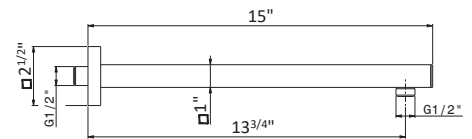

Square brass 12" wall arm

27672

21 Chrome	\$525
01 Colour	\$580
31 Brushed	\$570
61 Glossy gold	\$735

Square brass 14" wall arm

27674

21 Chrome	\$535	✓ 01.093		\$595
01 Colour	\$595			\$585
31 Brushed	\$585			\$765
61 Glossy gold	\$765			