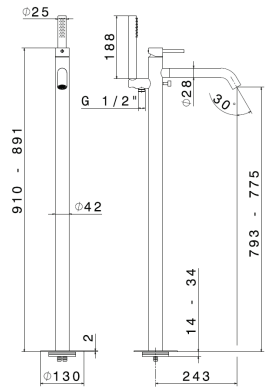

69682XC

Deck mounted tub filler set.
Including: spout, mixer, diverter, handshower
Left handle is diverter, right handle is volume and temperature control
Flow rates: Spout 4.22GPM; Handshower 2.92GPM

50.050 Stainless steel **$2440**