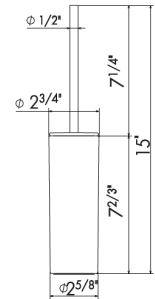

Freestanding toilet towel rack