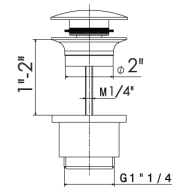

230

1/4" free drain. Height min. 5/8" - max. 2 2/3"

21 Chrome	\$170
01 Colour	\$325
31 Brushed	\$320
35.099 Soft Gold	\$310
58 Glossy PVD	\$300
59 Brushed PVD	\$295
61 Glossy gold	\$300
M0 Exclusive metal	\$415