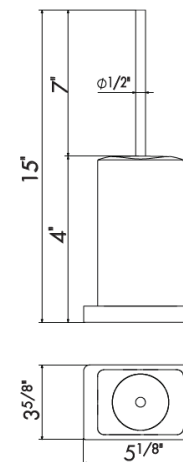

21.018 Chrome | **31.028** Brushed nickel | **61.020** Glossy gold | See page 15 for finish swatches