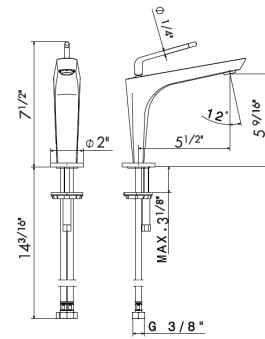

BASIN MIXERS

68412

Single-lever basin mixer without pop-up waste set.
3/8" female connection hoses.

21 Chrome	\$670	✓
01 Colour	\$790	✓ 01.093
05 Chrome + Colour	\$725	
31 Brushed	\$740	
58 Glossy PVD	\$1035	
59 Brushed PVD	\$1140	
61 Glossy gold	\$1070	
M2 Exclusive metal	\$1035	✓ M2.070 / M2.071