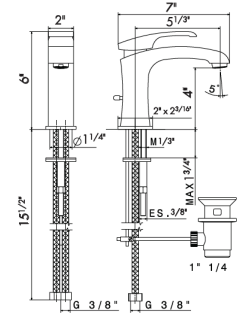

BASIN MIXERS

62510

Single lever basin mixer with 1/4" pop-up waste set.
3/8" female connection hoses.

21 Chrome	\$880
20 Chrome + Swarovski	\$1195
61 Glossy gold	\$1450
64 Glossy gold + Swarovski	\$1735

62513