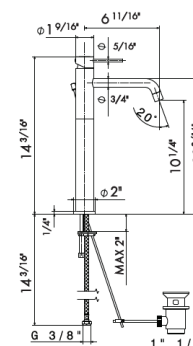

XT

An internationally oriented soul and spirit, combined with aesthetic perfection: XT has a universal appeal giving the line complete freedom from any spatial or temporal limitations, to fit in naturally with new design trends. The pure forms that characterize the XT collection make it a versatile series to elegantly furnish any interior.

BASIN MIXERS

4200

Single-lever basin mixer with 1/4" pop-up waste set. 3/8" female connection hoses.

21 Chrome	$505
01 Colour	$665
31 Brushed nickel	$665
58 PVD	$920
59 Brushed PVD	$940
61 Glossy gold	$920

4201

Single-lever basin mixer with 1/4" pop-up waste set. Long spout. 3/8" female connection hoses.

21 Chrome	$530
01 Colour	$730
31 Brushed nickel	$690
58 PVD	$945
59 Brushed PVD	$960
61 Glossy gold	$945

4204

Single-lever basin mixer with 1/4" pop-up waste set. High version for above counter washbasins. Long spout. 3/8" female connection hoses.

21 Chrome	$695
01 Colour	$910
31 Brushed nickel	$845
58 PVD	$1265
59 Brushed PVD	$1285
61 Glossy gold	$1265