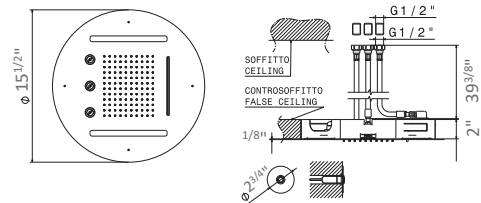

687

Steel concealed square 16" showerhead with raining jet, waterfall jet, atomizer jet and integrated multicolour automatic lighting system

21.018	Chrome	$4760
01.014	Matte White	$5470
01.093	Matte Black	$5470
31.028	Brushed Nickel	$5415