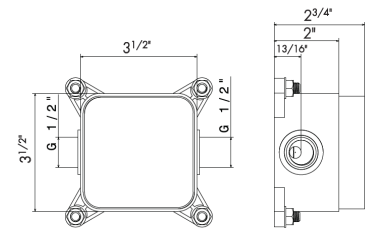

27862

Concealed part for wall mounted bath groups

Pair with:
Nio - 68971E
X-Steel - 69671EX

00 Neutral

$775