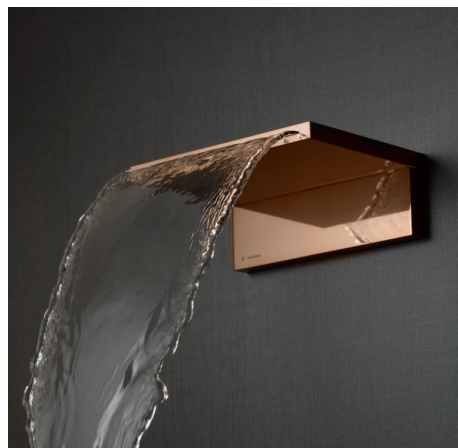

WATERFALL SHOWERHEADS