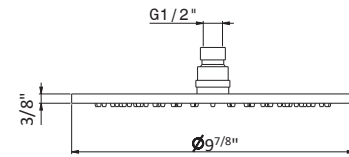

SHOWER HEADS

27747

Brass round 10" showerhead

21 Chrome	$645	✓
01 Colour	$1035	✓01.093
31 Brushed	$1235	
35.099 Soft Gold	$1460	
58 Glossy PVD	$2055	
59 Brushed PVD	$2535	
61 Glossy gold	$2055	
M0 Exclusive metal	$1430