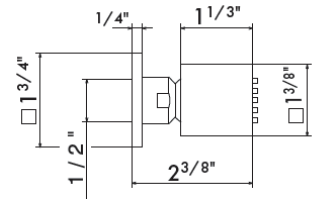

BODY JETS

554

Brass wall mounted single jet body jet.

21 Chrome	$315
01 Colour	$385
31 Brushed	$370
58 Glossy PVD	$410
59 Brushed PVD	$465
61 Glossy gold	$465
M0 Exclusive metal	$485

21.018 Chrome
01.014 Matt white
01.093 Matt black

31.023 Brushed bronze
31.028 Brushed nickel
58.061 Copper bronze PVD

58.063 Gun metal PVD
59.064 Brushed gun metal PVD
61.020 Glossy gold

M0.070 Titanium satin
M0.071 Gold satin
M0.072 Copper satin

M0.075 Copper glossy