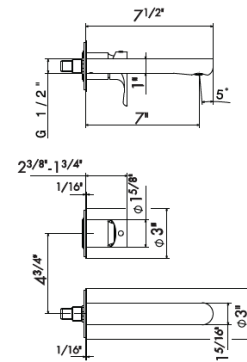

WALL MIXER GROUPS

69428E

Single-lever basin mixer without pop-up waste set.

21 Chrome	$495
01 Colour	$685
05 Chrome + Colour	$660
M0 Exclusive metal	$985

ROUGH IN REQUIRED:
27852 - Wall lav rough in **$310** ✓

See page 96 for roughs

CONCEALED THERMOSTATIC MIXERS

67638E

Thermostatic concealed mixer with one handle for temperature control and one handle for diverter with flow regulator.
3/4" inlets with adapter to 1/2". 1/2" outlets.

21 Chrome	$465 ✓
01 Colour	$610 ✓ 01.093
05 Chrome + Colour	$570
M0 Exclusive metal	$835

ROUGH IN REQUIRED
27885 - 1 way out **$835** ✓
or
27886 - 2 ways out **$855** ✓

See page 96 for roughs

67637E

Thermostatic concealed mixer to combine with a stop valve or a diverter with stop.
3/4" inlets and outlets with adapters to 1/2".

21 Chrome	$285
01 Colour	$375
05 Chrome + Colour	$340
M0 Exclusive metal	$560

ROUGH IN REQUIRED:
27890 - Thermostatic Rough **$505** ✓

See page 96 for roughs

See page 5 for finish swatches

21.018 Chrome | **01.014** Matt white | **01.093** Matt black | **05.033** Chrome + lime green | **M0.070** Titanium satin | **M0.071** Gold satin | **M0.072** Copper satin | **M0.075** Copper glossy

✓ = in stock
Ships in 24 hours

orders@streamlinecanada.ca • orderdesk@aloredesign.com • 1-866-503-9796

25