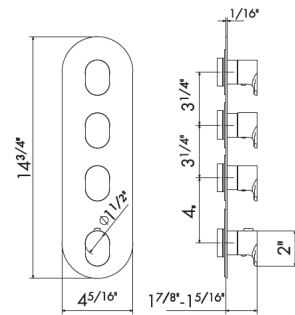

3 FUNCTION THERMOSTATIC MIXERS

67633E

Thermostatic multifunction selectors with 3-ways out.
3/4" inlets and outlets.

21 Chrome	$685
01 Colour	$960
05 Chrome + colour	$910
31 Brushed	$1035
MO Exclusive metal	$1320

ROUGH IN REQUIRED:
27877 - 3 function rough in $1380 ✓
See page 96 for roughs