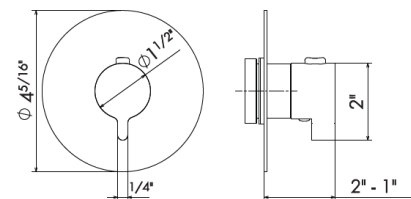

Thermostatic concealed mixer to combine with a stop valve or a diverter with stop.
3/4" inlets and outlets with adapters to 1/2".

21.018 Chrome
01.093 Matte Black

$270
$500

ROUGH IN REQUIRED:
27890 - Thermostatic Rough
See page 96 for roughs

$505 ✓