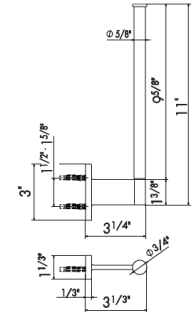

21 Chrome	\$230
01 Colour	\$370
31 Brushed	\$475
35 Soft Gold	\$435
58 Glossy PVD	\$415
59 Brushed PVD	\$780
61 Glossy gold	\$415
M0 Exclusive metal	\$545

67227

Wall mounted towel rail - 12"

21 Chrome	\$305
01 Colour	\$530
31 Brushed	\$475
35 Soft Gold	\$630
58 Glossy PVD	\$600
59 Brushed PVD	\$795
61 Glossy gold	\$600
M0 Exclusive metal	\$775