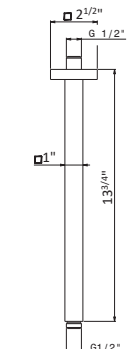

28153

21 Chrome	\$360
01 Colour	\$400
31 Brushed	\$390
61 Glossy gold	\$465

Square brass 14" ceiling arm

26599

21 Chrome	\$405
01 Colour	\$435
31 Brushed	\$435
61 Glossy gold	\$600

SHOWER HEADS

27747

Brass round 10" showerhead