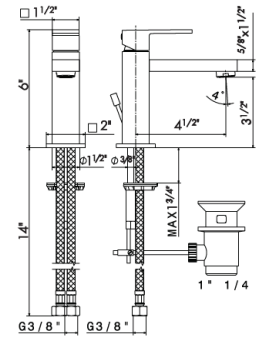

66413

Single-lever basin mixer with 1/4" pop-up waste set.
High version for above counter washbasins.
3/8" female connection hoses.

21 Chrome
01 Colour

$690
$930