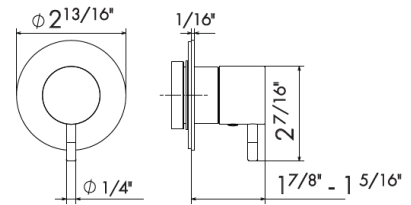

STOP VALVES

Concealed external control
3/4" inlets and outlets with adapters to 1/2".

21 Chrome	$215
01 Colour	$330
31 Brushed	$295
58 Glossy PVD	$340
59 Brushed PVD	$385
61 Glossy gold	$340

ROUGH IN REQUIRED:
27891 stop valve rough in **$270** ✓
or
27892 - 3 way diverter rough **$335**
See page 96 for roughs

Concealed external control
3/4" inlets and outlets with adapters to 1/2".

21 Chrome	$285
01 Colour	$395
05 Chrome + Colour	$300
31 Brushed	$315
58 Glossy PVD	$410
59 Brushed PVD	$480
61 Glossy gold	$440
M2 Exclusive metal	$625

ROUGH IN REQUIRED:
27891 stop valve rough in **$270** ✓
See page 96 for roughs

3 FUNCTION THERMOSTATIC MIXERS

Thermostatic multifunction selectors with 3-ways out.
3/4" inlets and outlets.

21 Chrome	$780
01 Colour	$1065
31 Brushed	$1110
58 Glossy PVD	$1995
59 Brushed PVD	$2245
61 Glossy gold	$1995
M0 Exclusive metal	$1660

ROUGH IN REQUIRED:
27877 - 3 function rough in **$1380** ✓
See page 96 for roughs

Thermostatic multifunction selectors with 3-ways out.
3/4" inlets and outlets.

21 Chrome	$850
01 Colour	$1325
31 Brushed	$1220
58 Glossy PVD	$1455
59 Brushed PVD	$1695
61 Glossy gold	$1455
M0 Exclusive metal	$2120

ROUGH IN REQUIRED:
27877 - 3 function rough in **$1380** ✓
See page 96 for roughs

See page 4 for finish swatches

21.018 Chrome	05.093 Chrome + matt black	58.061 Copper bronze PVD	61.020 Glossy gold	M2.072 Copper satin + matt black
01.014 Matt white	31.023 Brushed bronze	58.063 Gun metal PVD	M2.070 Titanium satin + matt black	M2.075 Copper glossy + matt black
01.093 Matt black	31.028 Brushed nickel	59.064 Brushed gun metal PVD	M2.071 Gold satin + matt black	M0 = M2 without matt black