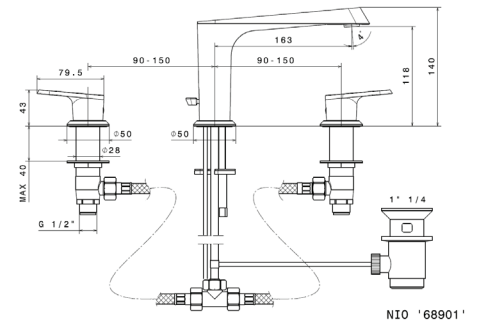

21.018 Chrome | **01.093** Matt black | **31.028** Brushed nickel | See page 7 for finish swatches

✓ = in stock
Ships in 24 hours

orders@streamlinecanada.ca • orderdesk@aloredesign.com • 1-866-503-9796

37