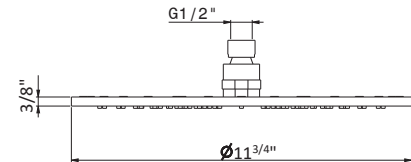

26534

Brass round 12" showerhead

21 Chrome	$925
01 Colour	$1425
31 Brushed	$1915
35.099 Soft Gold	$2210
58 Glossy PVD	$3015
59 Brushed PVD	$3830
61 Glossy gold	$3015
M0 Exclusive metal	$1875

26535

Brass round 16" showerhead

21 Chrome	$1695
01 Colour	$2280
31 Brushed	$2760
35.099 Soft Gold	$3105
58 Glossy PVD	$5405
59 Brushed PVD	$6330
61 Glossy gold	$5405
M0 Exclusive metal	$2850