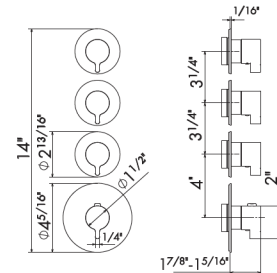

67620E

Thermostatic multifunction selectors with 3-ways out.
3/4" inlets and outlets.

21.018 Chrome $860
01.093 Matte Black $1275

ROUGH IN REQUIRED:
27877 - 3 function rough in $1380 ✓
See page 96 for roughs