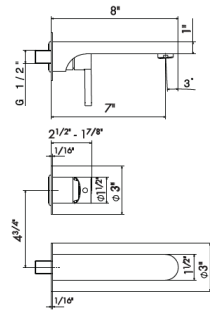

BIDET MIXERS

65827

Single-lever bidet mixer without pop-up waste set.
3/8" female connection hoses.

21.018 Chrome
01.093 Matte Black

$330
$465

WALL MIXER GROUPS

65828E

Single lever wall mounted basin mixer without pop-up waste set. Short spout.

21.018 Chrome
01.093 Matte Black

$620
$860

ROUGH IN REQUIRED:
27852 - Wall lav rough in
See page 96 for roughs

$310 ✓

65830E

Single lever wall mounted basin mixer without pop-up waste set. Long spout.

21.018 Chrome
01.093 Matte Black

$645
$890

ROUGH IN REQUIRED:
27852 - Wall lav rough in
See page 96 for roughs

$310 ✓

CONCEALED THERMOSTATIC MIXERS

67628E

Thermostatic concealed mixer with one handle for temperature control and one handle for diverter with flow regulator.
3/4" inlets with adapter to 1/2". 1/2" outlets.

21.018 Chrome
01.093 Matte Black

$470 ✓
$850 ✓

ROUGH IN REQUIRED:
27885 - 1 way out
or
27886 - 2 ways out

$835 ✓
$855 ✓

See page 96 for roughs

67627E

Thermostatic concealed mixer to combine with a stop valve or a diverter with stop.
3/4" inlets and outlets with adapters to 1/2".

21.018 Chrome
01.093 Matte Black

$270
$500

ROUGH IN REQUIRED:
27890 - Thermostatic Rough
See page 96 for roughs

$505 ✓