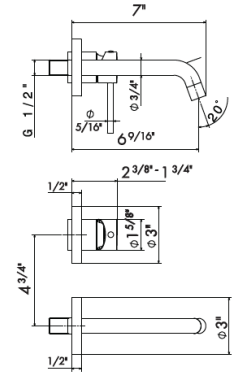

WALL MIXER GROUP

4228E

Single lever wall mounted basin mixer without pop-up waste set.

21 Chrome	$495
01 Colour	$950
31 Brushed nickel	$590
58 PVD	$795
59 Brushed PVD	$820
61 Glossy gold	$795

ROUGH IN REQUIRED:
27852 - Wall lav rough in **$310** ✓
See page 96 for roughs

BASIN MIXER WITH FLOOR PILLAR

4224E

Single lever floor mounted basin mixer without pop-up waste set.

21 Chrome	$1495
01 Colour	$1590
31 Brushed nickel	$1950
58 PVD	$2490
59 Brushed PVD	$2520
61 Glossy gold	$2490

ROUGH IN REQUIRED:
27819 - Freestand Tub Filler Rough **$545** ✓
See page 96 for roughs

BIDET MIXER

4223

Single-lever bidet mixer with 1/4" pop-up waste set.
3/8" female connection hoses.

21 Chrome	$505
01 Colour	$665
31 Brushed nickel	$665
58 PVD	$920
59 Brushed PVD	$940
61 Glossy gold	$920

21.018 Chrome
01.014 Matt white

01.093 Matt black
31.028 Brushed nickel

58.061 Copper bronze PVD
58.063 Gun metal PVD

59.064 Brushed gun metal PVD
61.020 Glossy gold

See page 11 for
finish swatches

✓ = in stock
Ships in 24 hours

orders@streamlinecanada.ca • orderdesk@aloredesign.com • 1-866-503-9796