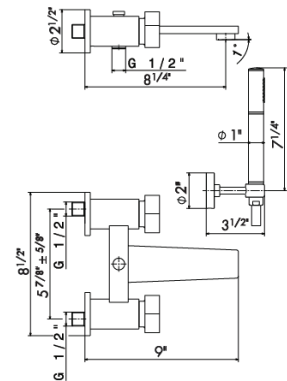

5 FUNCTION THERMOSTATIC MIXERS

69805E

Thermostatic multifunction selectors with 5-ways out.
3/4" inlets and outlets.

05.093 Chrome & Matte black   **$2395**
62.093 PVD Glossy gold & Matte black   **$3795**

ROUGH IN REQUIRED:
27879 - 5 function rough in   **$1935**
See page 96 for roughs

69802E

Thermostatic multifunction selectors with 5-ways out.
3/4" inlets and outlets.

05.093 Chrome & Matte black   **$2200**
62.093 PVD Glossy gold & Matte black   **$3190**

ROUGH IN REQUIRED:
27879 - 5 function rough in   **$1935**
See page 96 for roughs

BATH COLLECTION

69740C

Wall mounted tub filler set.
Including: spout, mixer, diverter, handshower
Flow rates: Spout 6.01GPM; Handshower 5.38GPM

05.093 Chrome & Matte black   **$2290**
62.093 PVD Glossy gold & Matte black   **$2890**