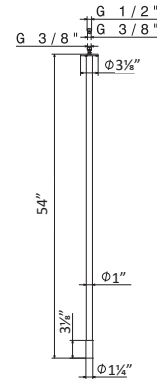

Ceiling spout for basin group with 1/2" connection
Flow rate: 2.58GPM

21 Chrome	$1290
01 Colour	$1420
05 Chrome + colour	$1370
31 Brushed	$1390
58 Glossy PVD	$2020
59 Brushed PVD	$2080
61 Glossy gold	$2050
M2 Exclusive metal	$1495

CONTROLS REQUIRED:
68490 - Deck mounted mixer
or
10863 - Rough in for 68476E & **68476E** - Trim for concealed mixer

68476E

10863

Concealed mixer

21 Chrome	$395
01 Colour	$625
05 Chrome + colour	$445
31 Brushed	$495
58 Glossy PVD	$715
59 Brushed PVD	$815
61 Glossy gold	$715
M2 Exclusive metal	$825

Rough in for 68476E **$145**