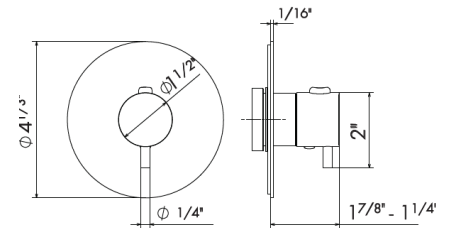

CONCEALED THERMOSTATIC MIXERS

67608E

Thermostatic concealed mixer with one handle for temperature control and one handle for diverter with flow regulator.
3/4" inlets with adapter to 1/2". 1/2" outlets.

21 Chrome	$530
01 Colour	$735
31 Brushed nickel	$640
58 PVD	$845
59 Brushed PVD	$910
61 Glossy gold	$845

ROUGH IN REQUIRED:

27885 - 1 way out **$835** ✓

or

27886 - 2 ways out **$855** ✓

See page 96 for roughs

67607E

Thermostatic concealed mixer to combine with a stop valve or a diverter with stop.
3/4" inlets and outlets with adapters to 1/2".

21 Chrome	$310
01 Colour	$420
31 Brushed nickel	$385
58 PVD	$495
59 Brushed PVD	$530
61 Glossy gold	$495

ROUGH IN REQUIRED:

27890 - Thermostatic Rough **$505** ✓

See page 96 for roughs

STOP VALVE

67606E

Concealed external control
3/4" inlets and outlets with adapters to 1/2".

21 Chrome	$215
01 Colour	$330
31 Brushed nickel	$295
58 PVD	$340
59 Brushed PVD	$385
61 Glossy gold	$340

ROUGH IN REQUIRED:

27891 - stop valve rough in **$270** ✓

or

27892 - 3 way diverter rough **$335**

See page 96 for roughs

21.018 Chrome
01.014 Matt white

01.093 Matt black
31.028 Brushed nickel

58.061 Copper bronze PVD
58.063 Gun metal PVD

59.064 Brushed gun metal PVD
61.020 Glossy gold

See page 11 for
finish swatches