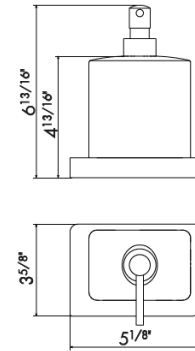

Freestanding toilet brush and holder

62965 white ceramic
62966 black ceramic

21 Chrome	$380
01 Colour	$495
31 Brushed nickel	$530
35 Soft Gold	$570
61 Glossy gold	$580