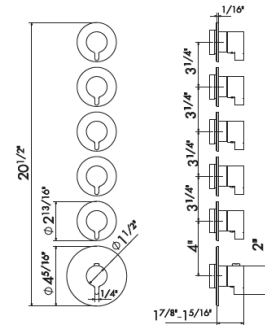

67622E

Thermostatic multifunction selectors with 5-ways out.
3/4" inlets and outlets.

21.018 Chrome $1175
01.093 Matte Black $1750

ROUGH IN REQUIRED:
27879 - 5 function rough in $1935
See page 96 for roughs