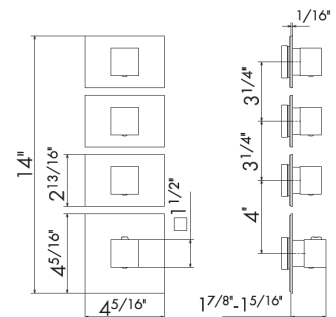

67640E

Thermostatic multifunction selectors with 3-ways out.
3/4" inlets and outlets.

21 Chrome $1185
01 Colour $1460

ROUGH IN REQUIRED:
27877 - 3 function rough in $1380 ✓
See page 96 for roughs