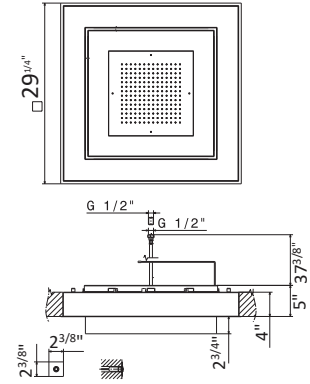

141

SHOWER HEAD WITH CHROMATHERAPY

688

Concealed showerhead in AISI 316 stainless steel, with raining jet and chromatherapy lighting system. Equipped with button control.

SHOWER HEAD		EXTERNAL FRAME	
01.093	Matte Black	Matte Black	\$9,995
46.093	Brushed Steel	Matte Black	\$9,995
A3.050	Brushed Steel	Copper Glossy	\$9,995
A6.050	Brushed Steel	Titanium satin	\$9,995
C3.093	Matte Black	Copper Glossy	\$9,995
C6.093	Matte Black	Titanium Satin	\$9,995
M2.070	Titanium Satin	Matte Black	\$9,995
M2.075	Copper Glossy	Matte Black	\$9,995
M0.070	Titanium Satin	Titanium Satin	\$9,995
M0.075	Copper Glossy	Copper Glossy	\$9,995
M3.070	Titanium Satin	Copper Glossy	\$9,995
M6.075	Copper Glossy	Titanium Glossy	\$9,995