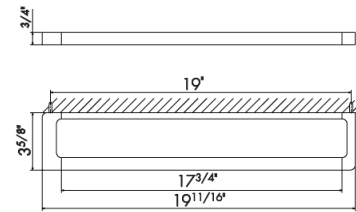

62929

Wall mounted towel rail - 24"

21 Chrome	$495
01 Colour	$650
31 Brushed nickel	$705
35 Soft Gold	$775
61 Glossy gold	$785