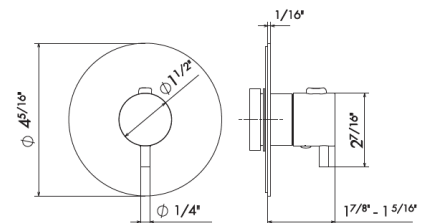

21.018 Chrome
01.014 Matt white

01.093 Matt black
31.028 Brushed nickel

58.061 Copper bronze PVD
58.063 Gun metal PVD

59.064 Brushed gun metal PVD
61.020 Glossy gold

See page 11 for
finish swatches