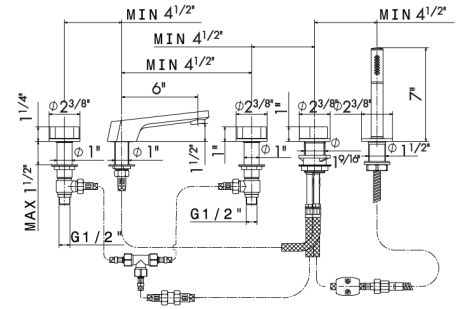

69789C

Deck mounted tub filler set.
Including: spout, mixer, diverter, handshower
Flow rates: Spout 4.79GPM; Handshower 4.12GPM

- **05.093** Chrome & Matte black   **$2895**
- **62.093** PVD Glossy gold & Matte black   **$3595**