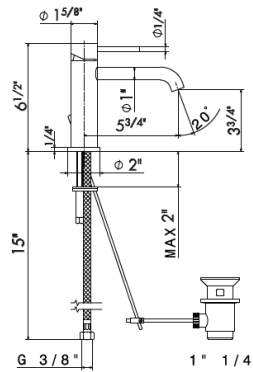

Single-lever basin mixer without pop-up waste set.
High version for above counter washbasins.
3/8" female connection hoses.

69615X

50.050 Stainless steel

$695