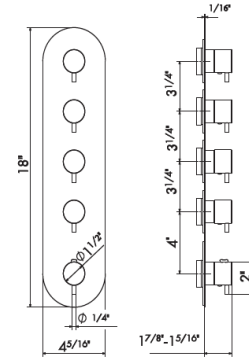

4 FUNCTION THERMOSTATIC MIXERS

67604E

Thermostatic multifunction selectors with 4-ways out.
3/4" inlets and outlets.

21 Chrome	$960
01 Colour	$1265
31 Brushed	$1360
58 Glossy PVD	$2280
59 Brushed PVD	$2515
61 Glossy gold	$2280
MO Exclusive metal	$1975

ROUGH IN REQUIRED
27878 - 4 function rough in **$1735**
See page 96 for roughs