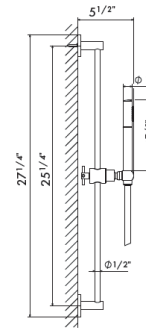

HANDSHOWERS

69456

Complete brass shower set with hand shower.
60" flexible PVC hose. Without wall union.
See page 79 for wall unions.

21 Chrome
01 Colour

$385 ✓
$850 ✓ 01.093

Complete brass shower set with hand shower.
60" flexible PVC hose. Without wall union.
See page 79 for wall unions.

21 Chrome
01.093 Matte black
31.023 Brushed bronze
58 PVD
61 Glossy gold

	luxury
$895	$1045
$1105	$1255
$1195	$1315
$1570	$1675
$1570	$1675

70856

luxury
70956

504

ABS single jet handshower

21 Chrome
01 Colour
31 Brushed

$75
$130
$125

Fixed handshower holder

21 Chrome
01 Colour
31 Brushed

$65
$75
$95

65597

21.018 Chrome
01.014 Matt white
01.093 Matt black

31.023 Brushed bronze
31.028 Brushed nickel
58.061 Copper bronze PVD

58.063 Gun metal PVD
59.064 Brushed gun metal PVD
61.020 Glossy gold

M0.070 Titanium satin
M0.071 Gold satin
M0.072 Copper satin

M0.075 Copper glossy

✓ = in stock
Ships in 24 hours

orders@streamlinecanada.ca • orderdesk@aloredesign.com • 1-866-503-9796