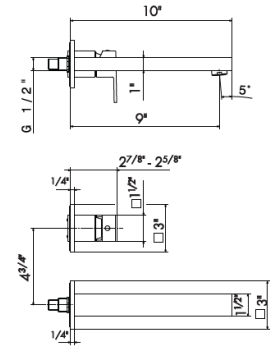

66430E

Single lever wall mounted basin mixer without pop-up waste set.

21 Chrome \$670
01 Colour \$880

ROUGH IN REQUIRED:
27853 - \$345

See page 96 for roughs

BIDET MIXER

66427

Single-lever bidet mixer without pop-up waste set.
 3/8" female connection hoses.