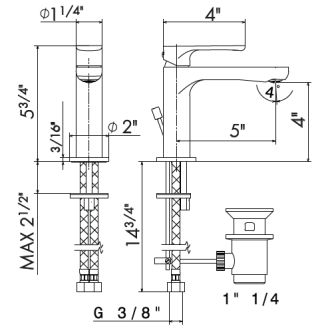

BASIN MIXERS

69410

Single-lever basin mixer with 1/4" pop-up waste set.
3/8" female connection hoses.

21 Chrome	\$370 ✓
01 Colour	\$525
05 Chrome + Colour	\$535
M0 Exclusive metal	\$795

69412

Single-lever basin mixer without pop-up waste set.
3/8" female connection hoses.