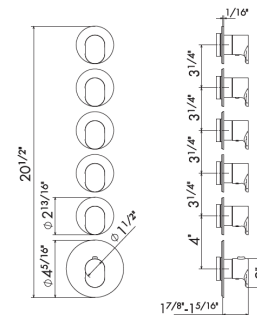

67632E

Thermostatic multifunction selectors with 5-ways out.
3/4" inlets and outlets.

21 Chrome	$1135
01 Colour	$1650
05 Chrome + colour	$1195
31 Brushed	$1565
M0 Exclusive metal	$2425

ROUGH IN REQUIRED:
27879 - 5 function rough in **$1935**
See page 96 for roughs