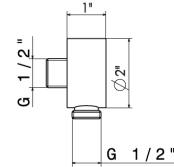

5699

Square wall union.
Pair with handshower sets

21 Chrome	\$165
01 Colour	\$245
31.028 Brushed nickel	\$185
61 Glossy gold	\$220

2299

Round wall union.
Pair with handshower sets

21 Chrome	\$110
01 Colour	\$160
31 Brushed	\$125
35.099 Soft Gold	\$170
58 Glossy PVD	\$165
59 Brushed PVD	\$170
61 Glossy gold	\$210
M0 Exclusive metal	\$190