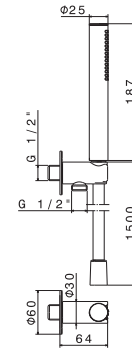

HANDSHOWERS

822

Square shower set with 60" flexible PVC hose.
With built in wall union.

21 Chrome	$385
01 Colour	$535
31 Brushed	$515
61 Glossy gold	$1030

823

Round shower set with 60" flexible PVC hose.
With built in wall union.

21 Chrome	$345
01 Colour	$370
31 Brushed	$385
35.099 Soft Gold	$705
58 Glossy PVD	$865
59 Brushed PVD	$605
61 Glossy gold	$865
M0 Exclusive metal	$460

67556

Complete brass shower set with hand shower.
60" flexible PVC hose. Without wall union.

21 Chrome	$1090	✓
01 Colour	$1355	✓ 01.093
31 Brushed	$1225	
35.099 Soft Gold	$1475	
58 Glossy PVD	$1525	
59 Brushed PVD	$1550	
61 Glossy gold	$1525	
M0 Exclusive metal	$1795	

62556

Complete brass shower set with hand shower.
60" flexible PVC hose. Without wall union.

21 Chrome	$640	✓
01 Colour	$880	✓ 01.093
31 Brushed	$1090	
61 Glossy gold	$1215	

21.018 Chrome
01.014 Matt white
01.093 Matt black

31.023 Brushed bronze
31.028 Brushed nickel
58.061 Copper bronze PVD

58.063 Gun metal PVD
59.064 Brushed gun metal PVD
61.020 Glossy gold

M0.070 Titanium satin
M0.071 Gold satin
M0.072 Copper satin

M0.075 Copper glossy