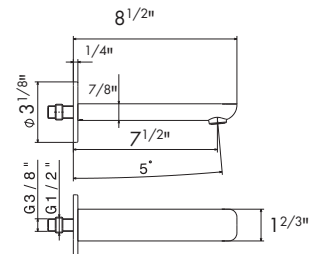

See page 96 for roughs

69337

Tub Spout with 1/2" Connections

21 Chrome

\$295

WELLNESS

Newform introduces its vision of wellness by creating harmony between the mind and body, and a balance between health and beauty.