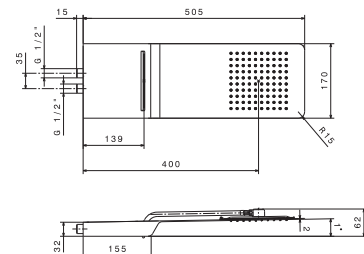

MULTI FUNCTION SHOWER HEADS

- **21.018** Chrome **$3185**
- **01.014** Matte White **$3350**
- **01.093** Matte Black **$3350**
- **31.028** Brushed Nickel **$3450**

71310

- **21.018** Chrome **$3595**
- **01.014** Matte White **$3850**
- **01.093** Matte Black **$3850**
- **31.028** Brushed Nickel **$3895**

71311

- **21.018** Chrome **$2890**
- **01.014** Matte White **$3010**
- **01.093** Matte Black **$3010**
- **31.028** Brushed Nickel **$2965**
- **59.064** Brushed Gun Metal PVD **$4970**
- **MO** Exclusive metal **$3140**

684

- **21.018** Chrome **$2890**
- **01.014** Matte White **$3015**
- **01.093** Matte Black **$3015**
- **31.028** Brushed Nickel **$2975**

685

- **21.018** Chrome **$3320**
- **01.014** Matte White **$3585**
- **01.093** Matte Black **$3585**
- **31.028** Brushed Nickel **$3385**
- **59.064** Brushed Gun Metal PVD **$4335**
- **MO** Exclusive metal **$3865**

139

- **21.018** Chrome **$3190**
- **01.014** Matte White **$3450**
- **01.093** Matte Black **$3450**
- **31.028** Brushed Nickel **$3385**
- **59.064** Brushed Gun Metal PVD **$4335**
- **MO** Exclusive metal **$3740**

141