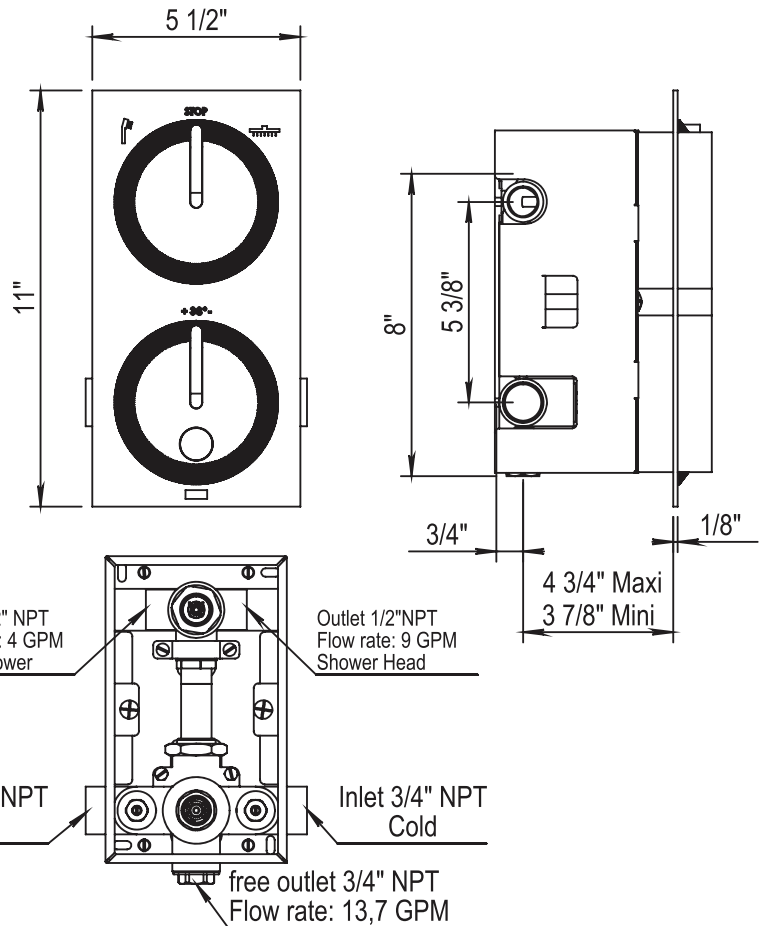

HORUS

NEW WAVE THERMOSTATIC MIXER WITH DIVERTER & TRIM

100.40.580

- 3/4" Thermostatic Trim & Rough
- Single Function 2 way diverter
- 1 Outlet Plug & Service Stops
- Safety Stop at 38°C
- Cartridge: HOP6312BT