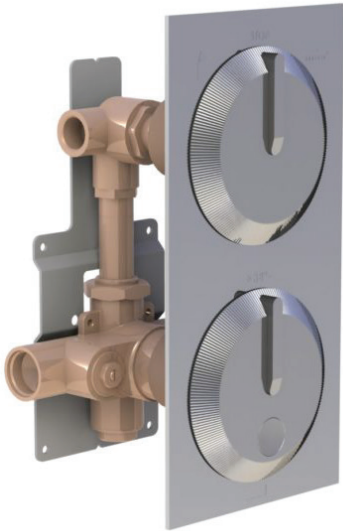

HORUS

NEW WAVE THERMOSTATIC MIXER WITH DIVERTER & TRIM

100.40.580

- 3/4" Thermostatic Trim & Rough
- Single Function 2 way diverter
- 1 Outlet Plug & Service Stops
- Safety Stop at 38°C
- Cartridge: HOP6312BT