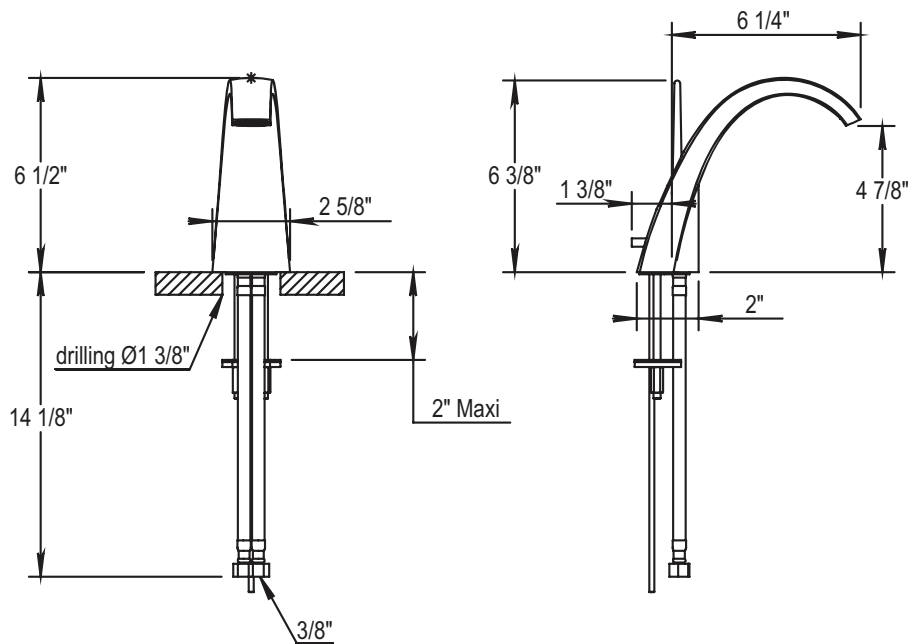

HORUS

NEW WAVE SINGLE HOLE BASIN MIXER

100.40.708

- Cartridge: HOP92.953BT

STANDARD FINISHES

SPECIALTY FINISHES

PVD FINISHES