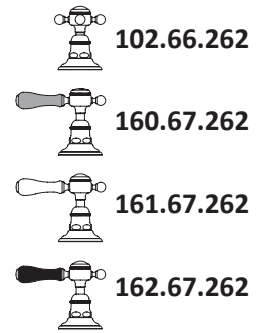

HORUS

ST GERMAIN 3 HOLE WALL MOUNT BASIN MIXER

- Cartridge:
- Cross handle: 2x HOP92.026BT
- Lever handle: HOP92.026BT (right) & HOP92.126BT (left)

STANDARD FINISHES

SPECIALTY FINISHES

GLOSSY FINISHES

MATTE FINISHES