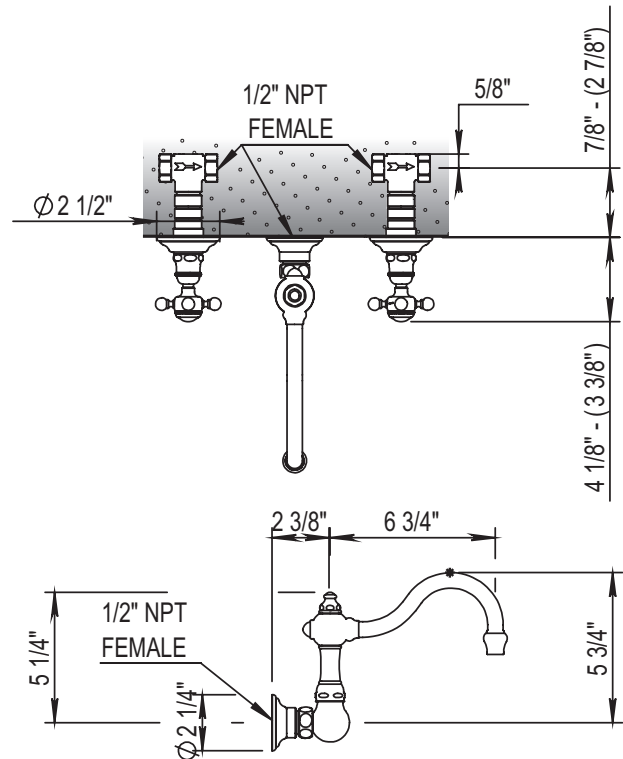

HORUS

ST GERMAIN 3 HOLE WALL MOUNT BASIN MIXER

- Cartridge:
- Cross handle: 2x HOP92.026BT
- Lever handle: HOP92.026BT (right) & HOP92.126BT (left)

STANDARD FINISHES

SPECIALTY FINISHES

GLOSSY FINISHES

MATTE FINISHES