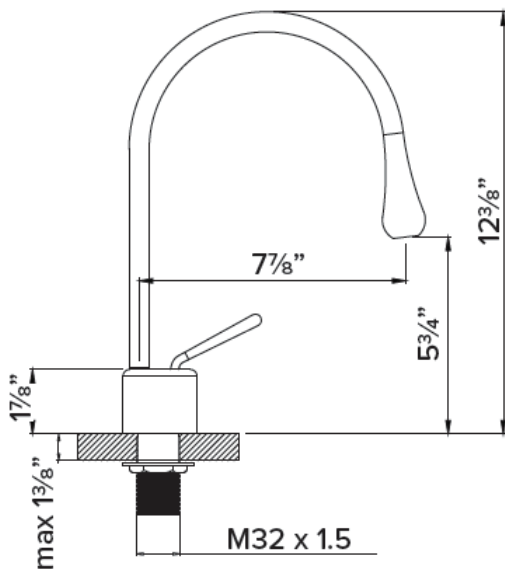

DROP SERIES

FEATURES

- Solid lead-free brass construction
- 180 degree swivel
- Single-hole installation
- 1.5 gpm flow rate
- CSA approved

FINISHES

CHROME (PC)
MATTE BLACK (MB)