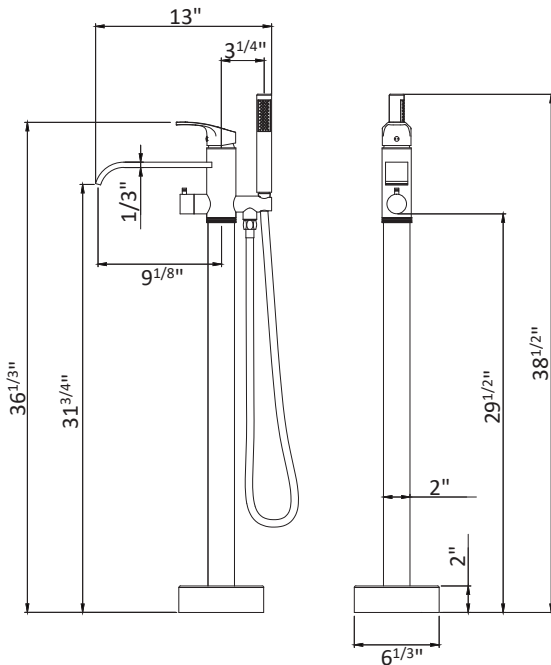

STYLE SERIES

FEATURES

- Solid lead-free brass construction
- Spout flow rates: 12 gpm
- Single hole floor mounted installation
- Single lever water and temperature control
- Water pressure tested for industry standard
- Sedal ceramic disc valve, tested for 500,000 uses
- All mounting hardware and hot/cold waterlines included
- Finishes resist corrosion and tarnish, exceeding industry durability standards
- cUPC approved

FINISHES

CHROME (PC)
MATTE BLACK (MB)