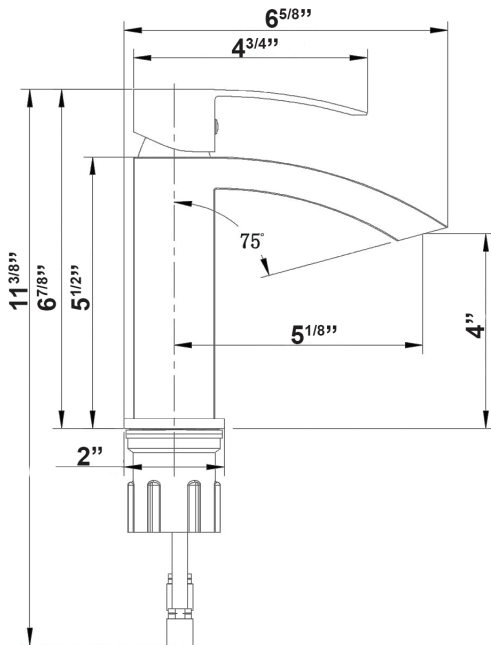

CASCADE SERIES

Single-handle Bathroom Faucet

Material: Lead Free Brass
Valve: Ceramic Cartridge
Codes/Standards:
ASME A112.18.1-2012/CSA
B125.1-12
NSF/ANSI 61
NSF/ANSI 372
EPA WaterSense®
California Energy Commission
(CEC)