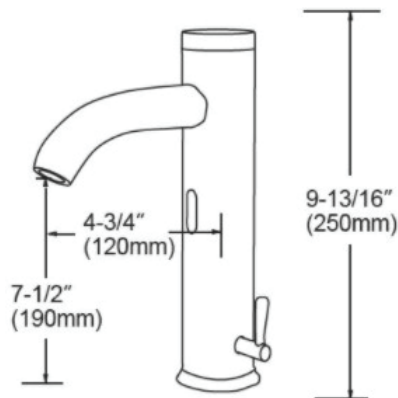

ELECTRONIC SERIES

FEATURES

- Touchless basin faucet
- Lead Free solid brass casted body
- Ceramic cartridge
- Temperature Control Lever
- cUPC & CEC approved

FINISHES

CHROME (PC)
MATTE BLACK (MB)