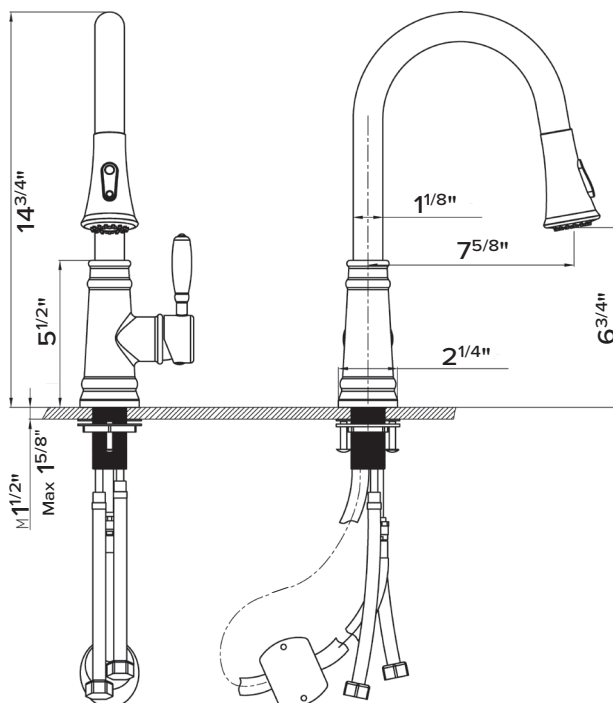

### FEATURES

- Single lever water & temperature handle
- Flexible 1.5m braided Nylon pull-out hose
- Dual Spray
- Neoperl ABS Aerator
- Solid lead-free brass construction
- Handle made of zinc alloy
- Ceramic cartridge
- 1.8 gpm max flow rate at 60psi
- 1 3/8" diameter opening required
- Max 1.5" Countertop thickness
- cUPC approved