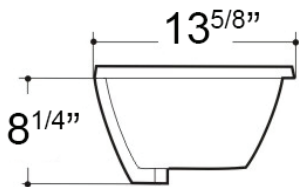

### FEATURES

- Vitreous China
- Outside Dimension: 18 $\frac{1}{4}$ " x 13 $\frac{5}{8}$ " x 8 $\frac{1}{4}$ "
- Interior Dimension: 16 $\frac{3}{8}$ " x 11 $\frac{5}{8}$ "
- cUPC & CSA approved