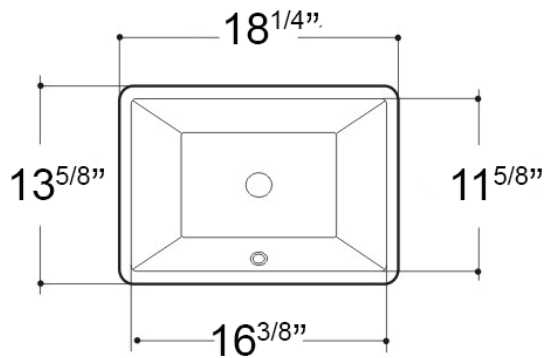

## UNDERMOUNT BASIN

### FEATURES

- Vitreous China
- Outside Dimension: 18 $\frac{1}{4}$ " x 13 $\frac{5}{8}$ " x 8 $\frac{1}{4}$ "
- Interior Dimension: 16 $\frac{3}{8}$ " x 11 $\frac{5}{8}$ "
- cUPC & CSA approved