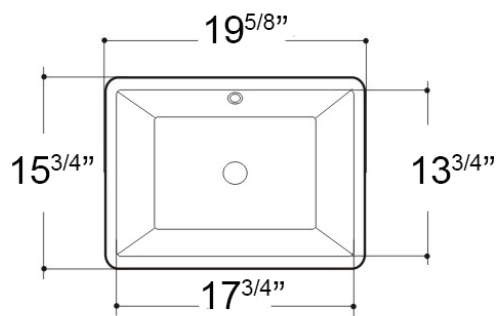

UNDERMOUNT BASIN

FEATURES

- Vitreous China
- Outside Dimension: 19⁵/₈" x 15³/₄" x 7¹/₈"
- Interior Dimension: 17³/₄" x 13³/₄"
- cUPC & CSA approved

FINISHES

WHITE (WH)