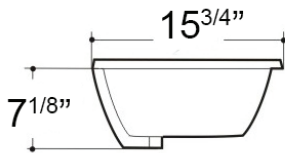

UNDERMOUNT BASIN

FEATURES

- Vitreous China
- Outside Dimension: 19⁵/₈" x 15³/₄" x 7¹/₈"
- Interior Dimension: 17³/₄" x 13³/₄"
- cUPC & CSA approved

FINISHES

WHITE (WH)