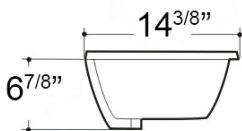

## UNDERMOUNT BASIN

### FEATURES

- Vitreous China
- Outside Dimension: 20<sup>7</sup>/<sub>8</sub>" x 14<sup>3</sup>/<sub>8</sub>" x 6<sup>7</sup>/<sub>8</sub>"
- Interior Dimension: 19<sup>1</sup>/<sub>8</sub>" x 12<sup>3</sup>/<sub>8</sub>"
- cUPC & CSA approved