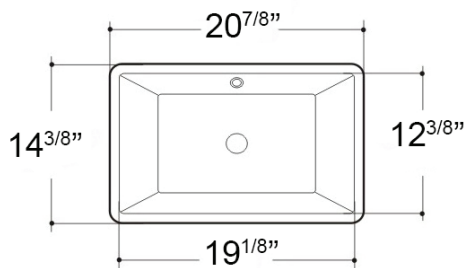

## UNDERMOUNT BASIN

### FEATURES

- Vitreous China
- Outside Dimension: 20<sup>7</sup>/<sub>8</sub>" x 14<sup>3</sup>/<sub>8</sub>" x 6<sup>7</sup>/<sub>8</sub>"
- Interior Dimension: 19<sup>1</sup>/<sub>8</sub>" x 12<sup>3</sup>/<sub>8</sub>"
- cUPC & CSA approved