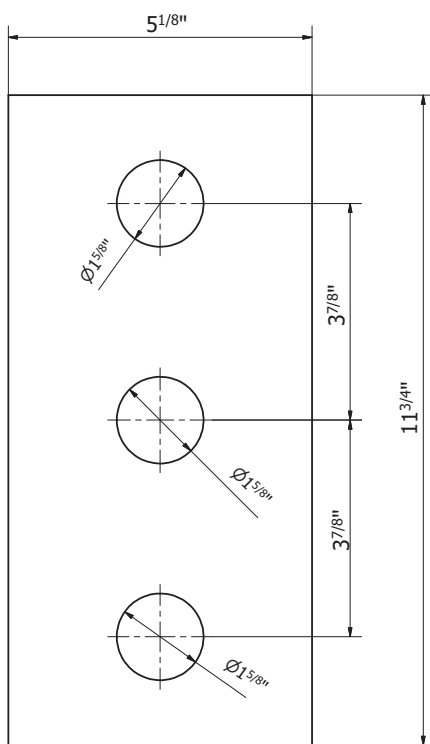

FEATURES

- 1/2" Thermostatic
- Single function 2 way diverter
- Volume Control for 3rd function
- Invertible check valve
- 1-2 functions at a time

AVAILABLE FINISHES

- PC  CHROME
- MB  MATTE BLACK
- BG  BRUSHED GOLD
- BN  BRUSHED NICKEL

TRIM: CA2CN00

ROUGH: CA2CN00-R