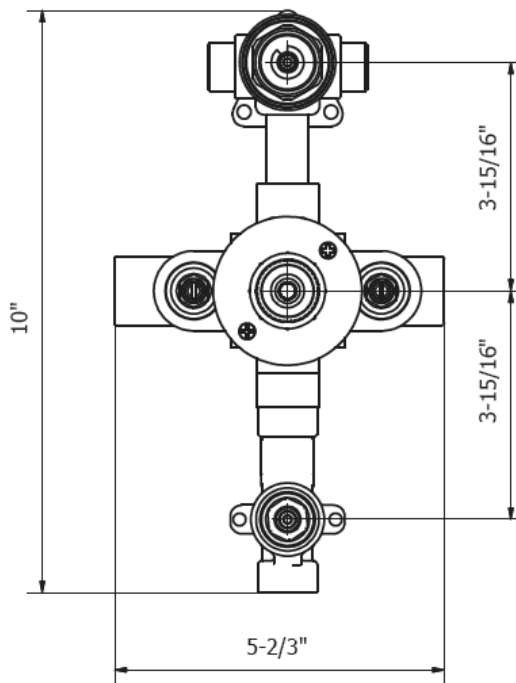

FEATURES

- 1/2" Thermostatic
- Single function 2 way diverter
- Volume Control for 3rd function
- Invertible check valve
- 1-2 functions at a time

AVAILABLE FINISHES

- PC  CHROME
- MB  MATTE BLACK
- BG  BRUSHED GOLD
- BN  BRUSHED NICKEL

TRIM: CA2CN00

ROUGH: CA2CN00-R