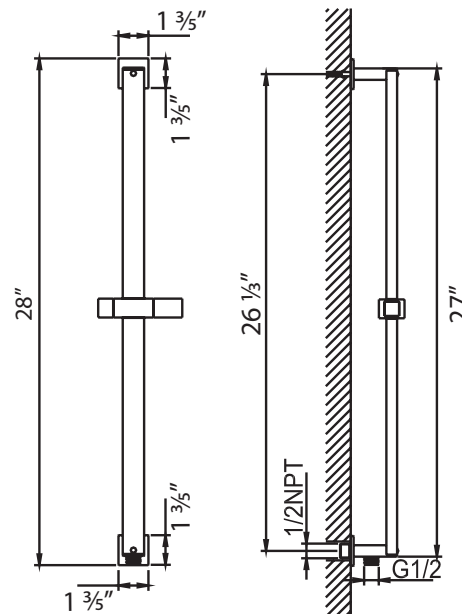

**OUTLET NOT INCLUDED**

**FEATURES**

- Round sliding bar for handshower
- Pair with wall outlet

**AVAILABLE FINISHES**

- PC  CHROME
- MB  MATTE BLACK
- BG  BRUSHED GOLD
- BN  BRUSHED NICKEL