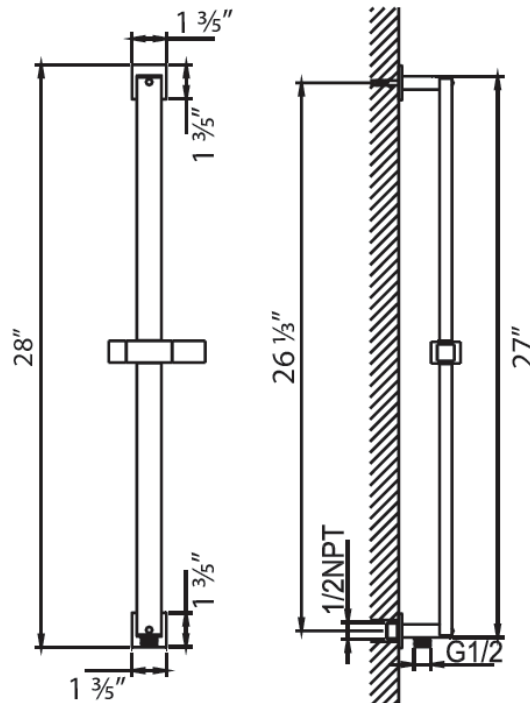

FEATURES

- Square sliding bar for handshower
- Pair with wall outlet

AVAILABLE FINISHES

- PC  CHROME
- MB  MATTE BLACK
- BG  BRUSHED GOLD
- BN  BRUSHED NICKEL