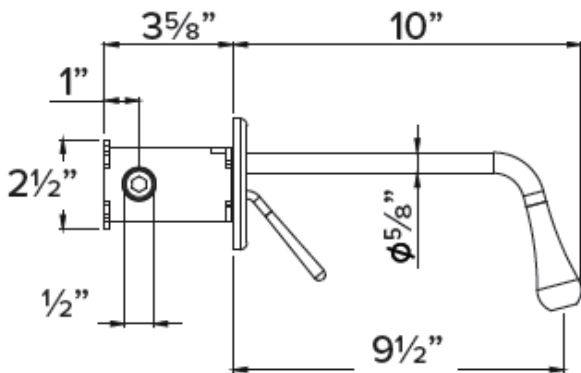

DROP SERIES

FEATURES

- Solid lead-free brass construction
- Single-hole installation
- 1.5 gpm flow rate
- CSA approved

FINISHES

CHROME (PC)
MATTE BLACK (MB)