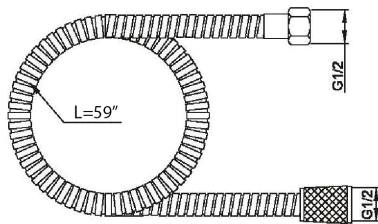

1.5m neoprene hose

AVAILABLE FINISHES

- PC  CHROME
- MB  MATTE BLACK
- BG  BRUSHED GOLD
- BN  BRUSHED NICKEL