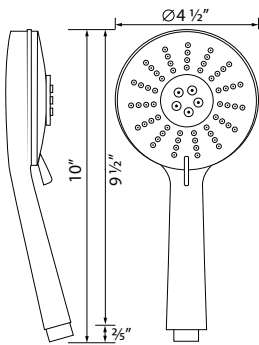

**CAHS-RD**  
Round DUAL Function Handshower

**AVAILABLE FINISHES**

- PC  CHROME
- MB  MATTE BLACK
- BG  BRUSHED GOLD
- BN  BRUSHED NICKEL