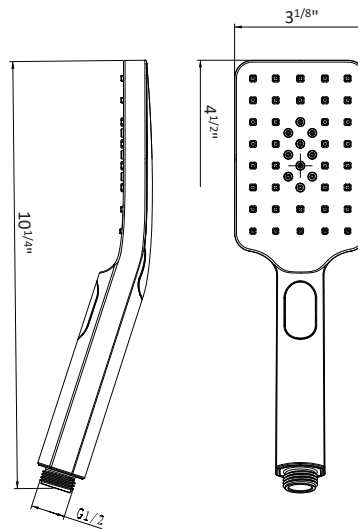

FEATURES

- Square ABS handshow
- 3 Functions: Rain, Pulsating, Mist
- Push button control
- Flow rate: 12L/min
- cUPC approved

AVAILABLE FINISHES

PC  CHROME

MB  MATTE BLACK