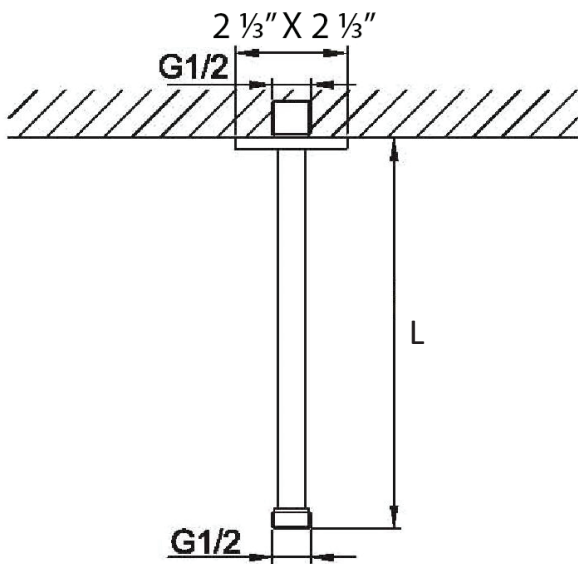

**FEATURES**

- Material: 304 Stainless Steel
- Available in 4", 8" & 12" lengths
- Spout thickness: 0.8mm
- Connector: 1/2NPT female adapter to wall

**AVAILABLE FINISHES**

- PC  CHROME
- MB  MATTE BLACK
- BG  BRUSHED GOLD
- BN  BRUSHED NICKEL