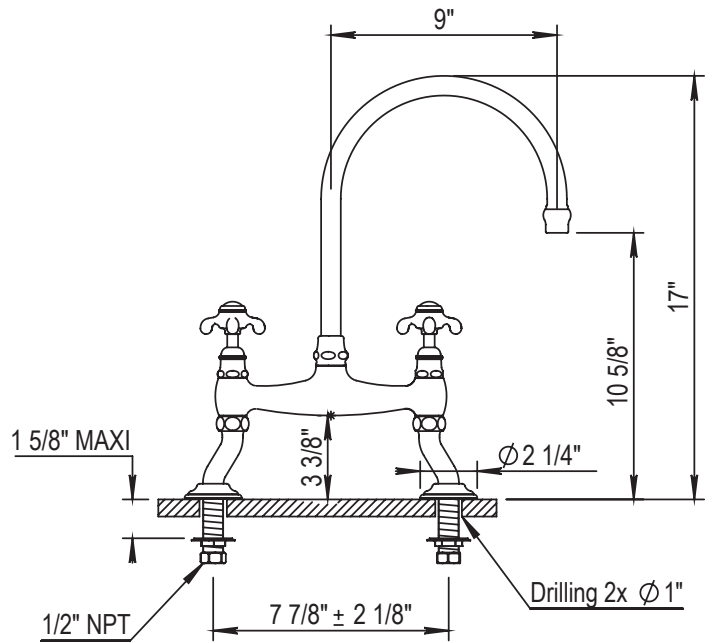

HORUS

KITCHEN 2 HOLE GOOSENECK BRIDGE KITCHEN FAUCET

- Cartridge: HOP92.118BT.L (left) & HOP92.118BT.R (right)

STANDARD FINISHES

SPECIALTY FINISHES

GLOSSY FINISHES

MATTE FINISHES