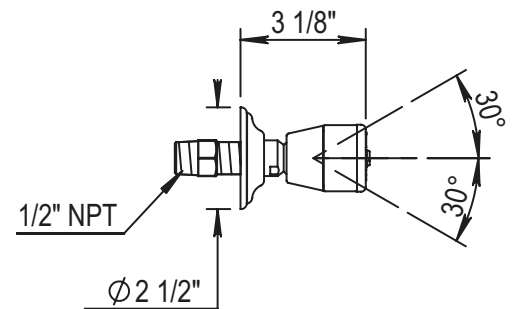

HORUS

SHOWER COMPONENTS MESSAGE BODY SPRAY

100.00.573

STANDARD FINISHES

SPECIALTY FINISHES

GLOSSY FINISHES

MATTE FINISHES