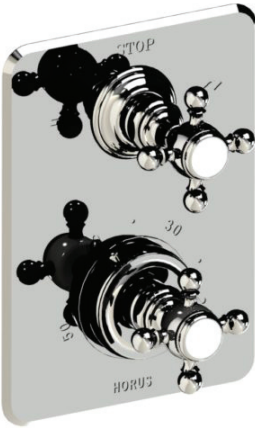

## ELOISE THERMOSTATIC TRIM

100.01.508

- 3/4" Thermostatic Trim
- Single Function 2 Way Diverter
- Safety Stop at 37°C
- Solid Brass
- Trim Plate for 100.92.593BT