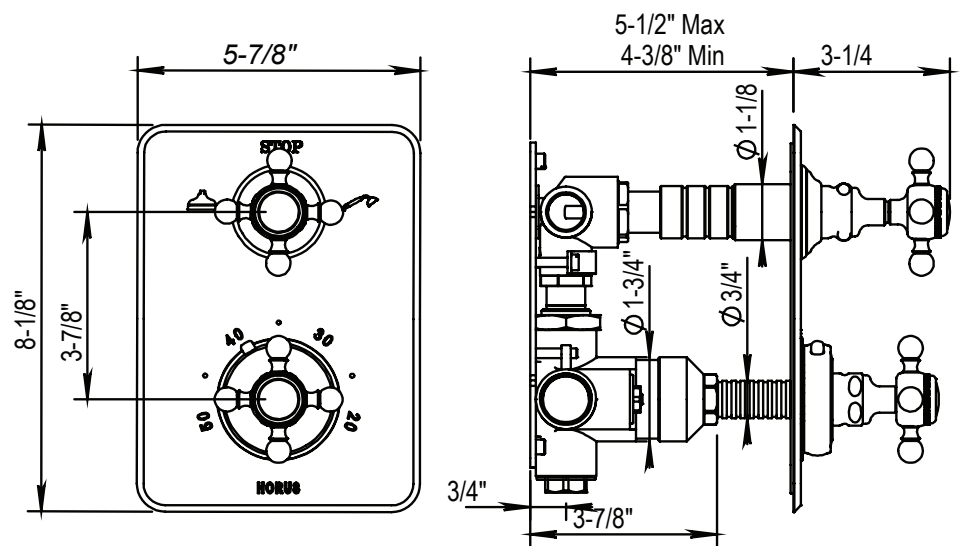

## ELOISE THERMOSTATIC TRIM

100.01.508

- 3/4" Thermostatic Trim
- Single Function 2 Way Diverter
- Safety Stop at 37°C
- Solid Brass
- Trim Plate for 100.92.593BT