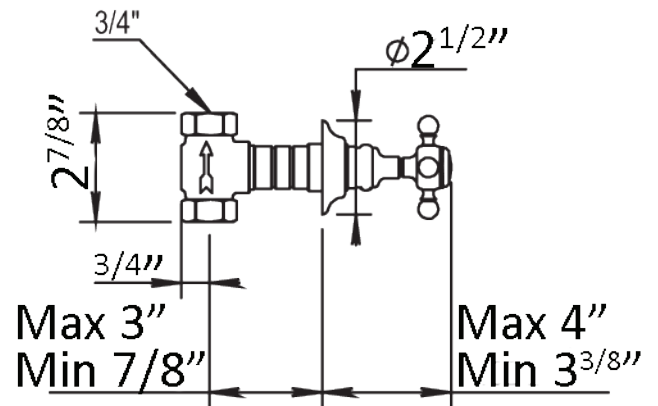

## ELOISE VOLUME CONTROL TRIM

100.01.578

- 1/2" or 3/4" Volume Control Trim
- Fits the following Rough ins:

100.92.046BT  
100.92.048BT  
100.92.047BT  
100.92.049BT  
100.92.030BT  
100.92.090BT