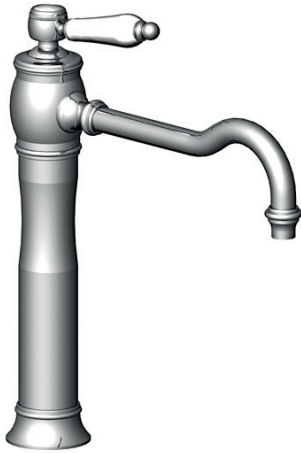

HORUS

MONTMARTRE SINGLE LEVER VESSEL MIXER

100.01.703

- Cartridge: HOP5360BT

STANDARD FINISHES

SPECIALTY FINISHES

GLOSSY FINISHES

MATTE FINISHES