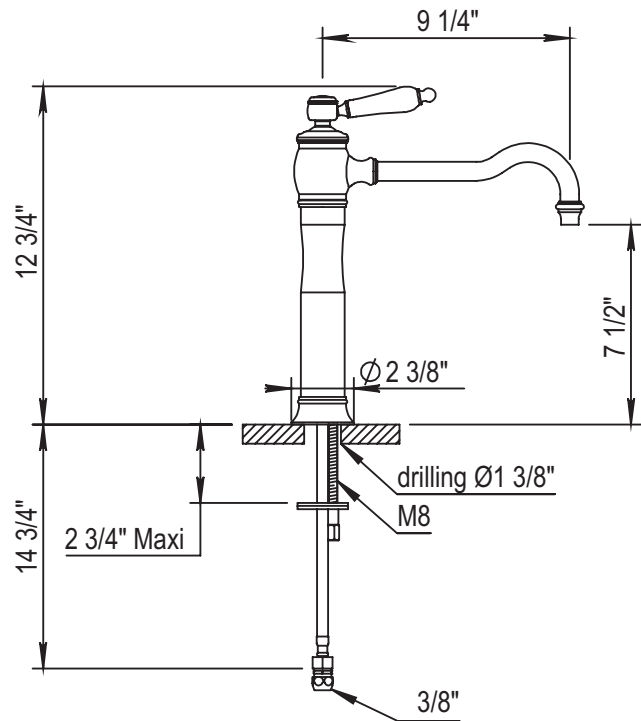

HORUS

MONTMARTRE SINGLE LEVER VESSEL MIXER

100.01.703

- Cartridge: HOP5360BT

STANDARD FINISHES

SPECIALTY FINISHES

GLOSSY FINISHES

MATTE FINISHES