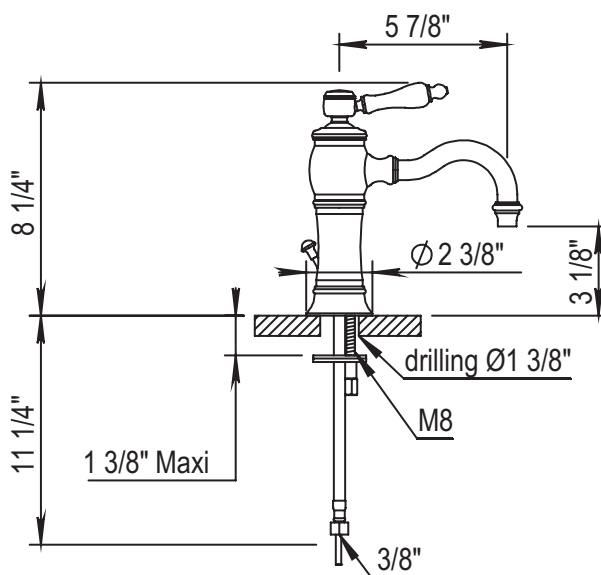

HORUS

MONTMARTRE SINGLE LEVER BASIN MIXER

100.01.708

- Cartridge: HOP5360BT

STANDARD FINISHES

SPECIALTY FINISHES

GLOSSY FINISHES

MATTE FINISHES