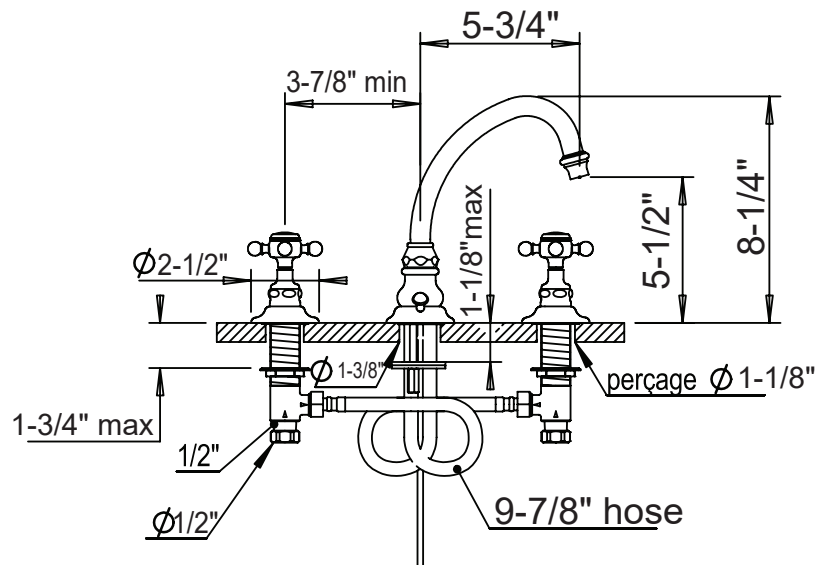

HORUS

ELOISE 3 HOLE BASIN MIXER

100.02.260

- Cartridge: 2X HOP92.118BT.R

STANDARD FINISHES

SPECIALTY FINISHES

GLOSSY FINISHES

MATTE FINISHES