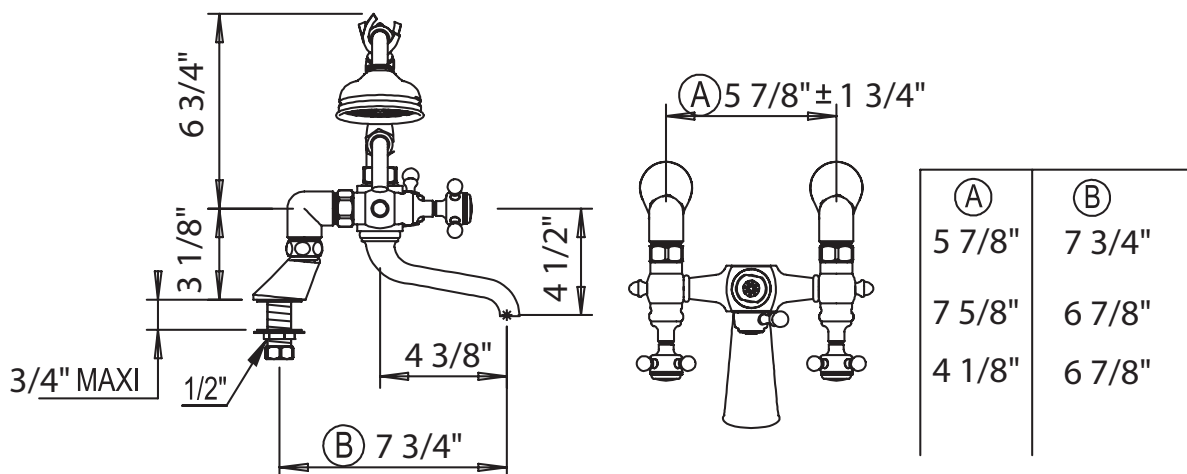

## ELOISE EXPOSED DECK MOUNT TUB FILLER

100.02.485

- Cartridge: 2X HOP92.149BT.R