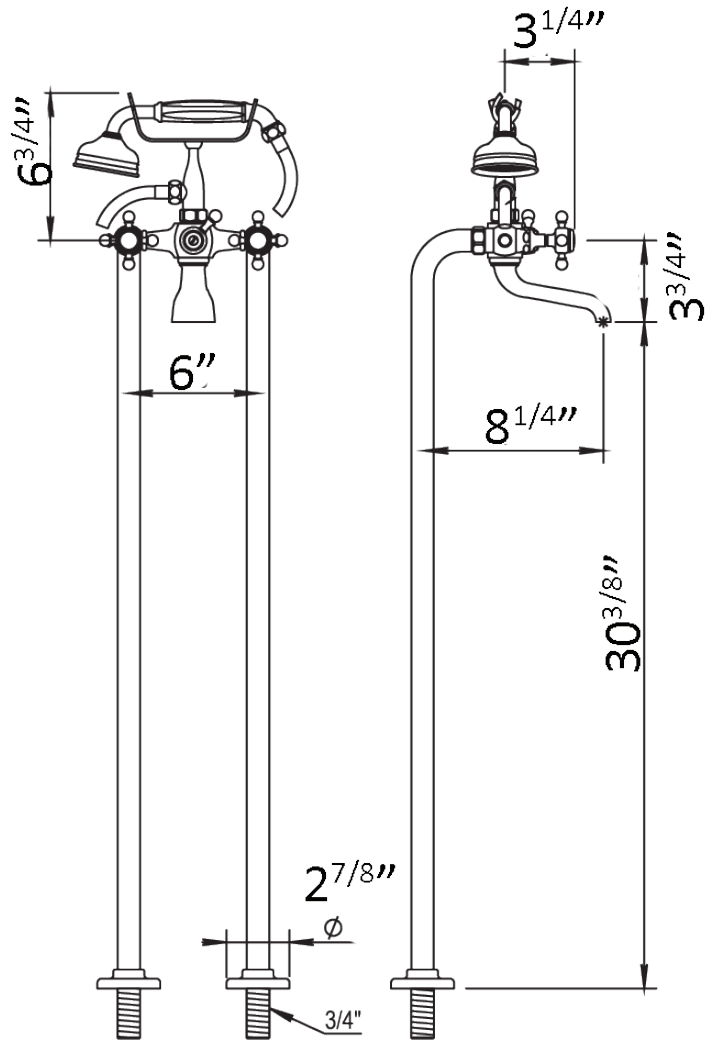

HORUS

ELOISE EXPOSED FLOOR MOUNT TUB FILLER

100.02.498

- Cartridge: 2X HOP92.149BT.R

STANDARD FINISHES

SPECIALTY FINISHES

GLOSSY FINISHES

MATTE FINISHES