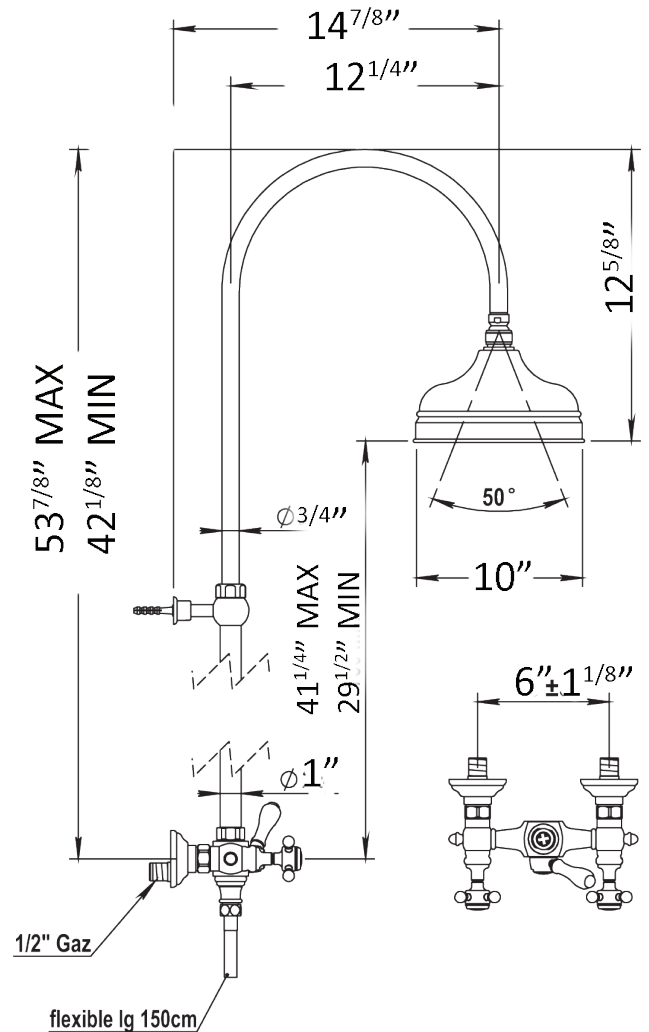

HORUS

ELOISE EXPOSED THERMOSTATIC SHOWER SET

100.02.544-10

- Thermostatic Cartridge: HOP92.788BT
- Volume Control Cartridge: HOP92.553BT

STANDARD FINISHES

SPECIALTY FINISHES

GLOSSY FINISHES

MATTE FINISHES