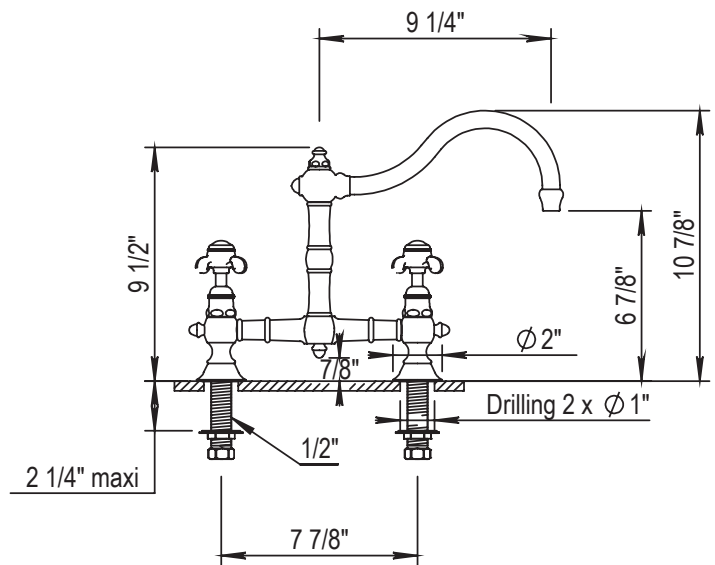

HORUS

KITCHEN SINGLE HOLE GOOSENECK KITCHEN FAUCET

102.07.101

102.50.101

- Cartridge: HOP92.118BT.L (left) & HOP92.118BT.R (right)

STANDARD FINISHES

SPECIALTY FINISHES

GLOSSY FINISHES