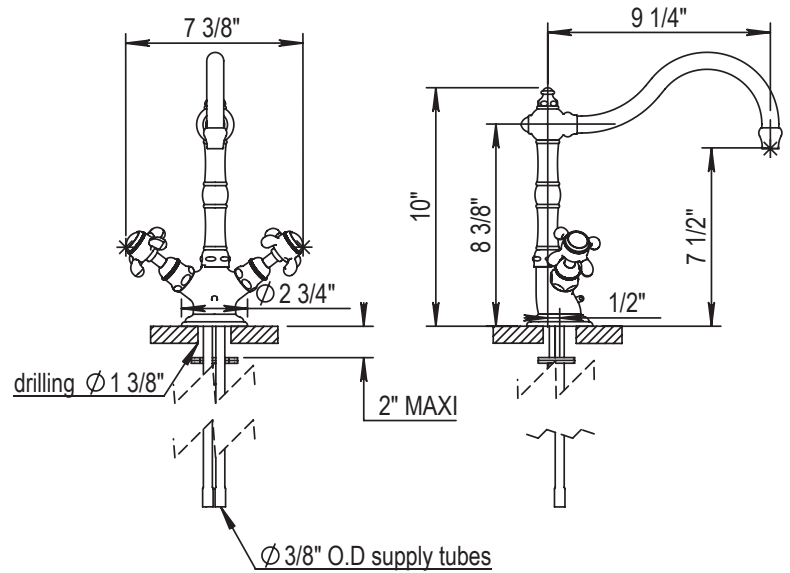

HORUS

KITCHEN SINGLE HOLE 2 HANDLE KITCHEN FAUCET

102.07.103

- Cartridge: HOP92.118BT.L (left) & HOP92.118BT.R (right)

STANDARD FINISHES

SPECIALTY FINISHES

GLOSSY FINISHES

MATTE FINISHES