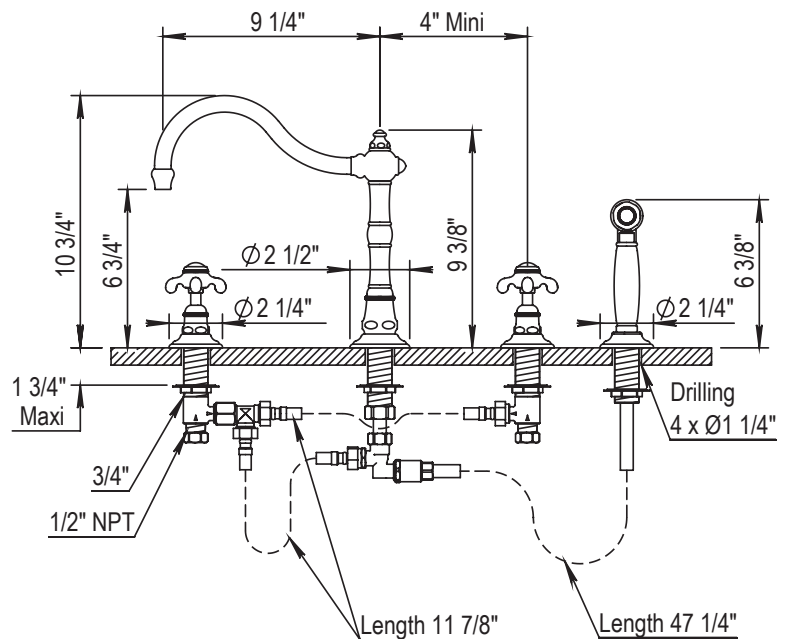

HORUS

KITCHEN 3 HOLE KITCHEN FAUCET WITH SIDE SPRAY

- Cartridge: HOP92.118BT.L (left) & HOP92.118BT.R (right)

STANDARD FINISHES

SPECIALTY FINISHES

GLOSSY FINISHES

MATTE FINISHES