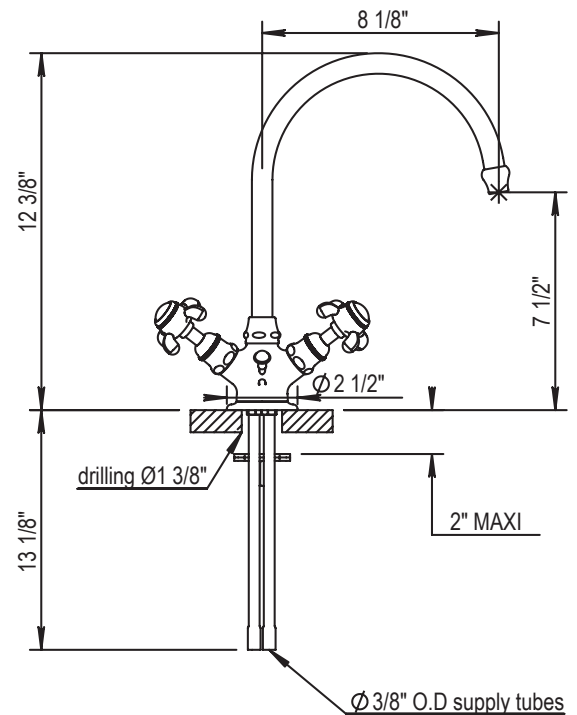

HORUS

KITCHEN SINGLE HOLE 2 HANDLE KITCHEN FAUCET

102.07.133

- Cartridge: HOP92.118BT.L (left) & HOP92.118BT.R (right)

STANDARD FINISHES

- PC** Chrome
- PN** Polished Nickel
- BN** Brushed Nickel

SPECIALTY FINISHES