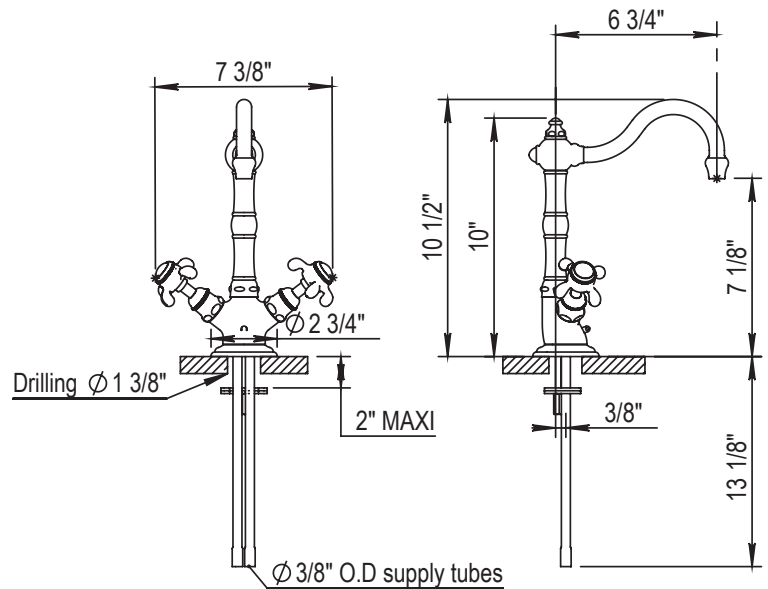

## KITCHEN SINGLE HOLE 2 HANDLE BAR FAUCET

102.07.139

- Cartridge: HOP92.118BT.L (left) & HOP92.118BT.R (right)