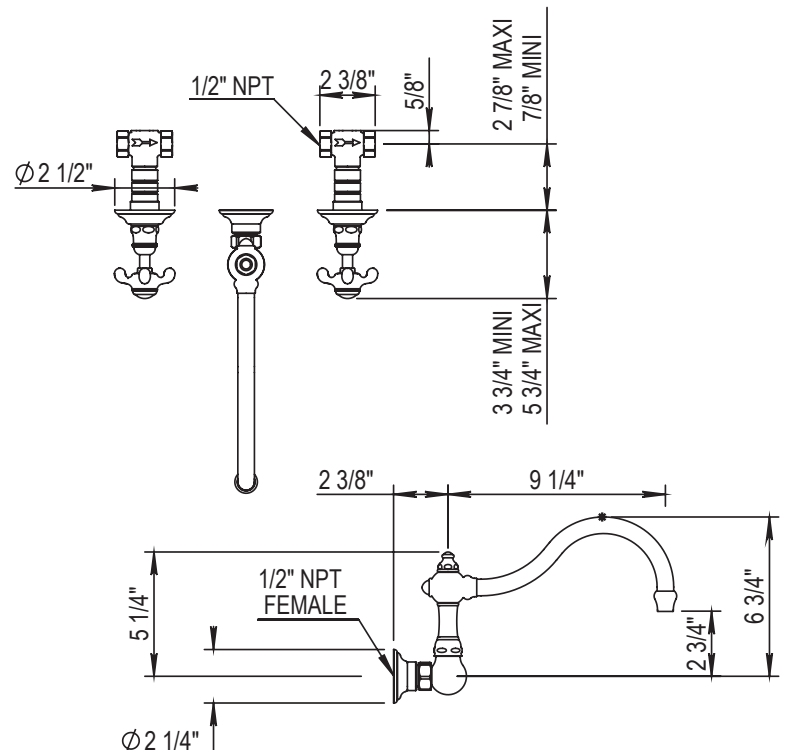

HORUS

KITCHEN 3 HOLE WALL MOUNTED KITCHEN FAUCET

- Cartridge: HOP92.126BT (left) & HOP92.026BT (right)

STANDARD FINISHES

SPECIALTY FINISHES

GLOSSY FINISHES

MATTE FINISHES