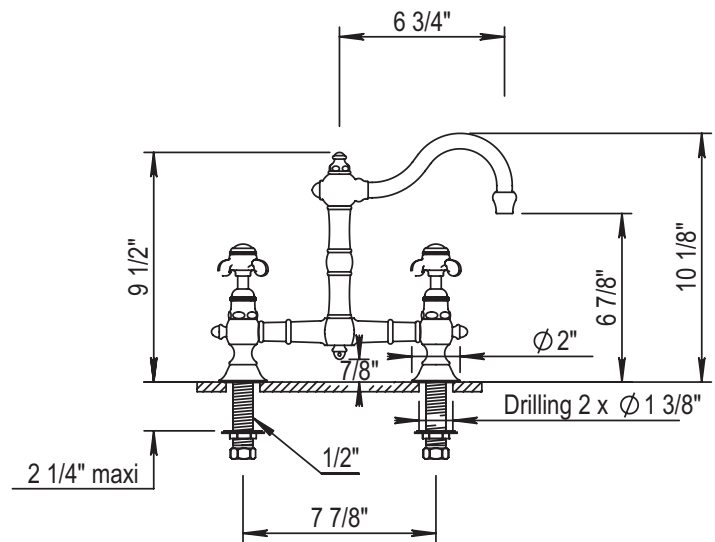

HORUS

MONTMARTRE 2 HOLE BRIDGE MIXER

102.07.207

102.50.207

- Cartridge:
Cross handle: 2x HOP92.026BT
Lever handle: HOP92.026BT (right) & HOP92.126BT (left)

STANDARD FINISHES

SPECIALTY FINISHES

GLOSSY FINISHES