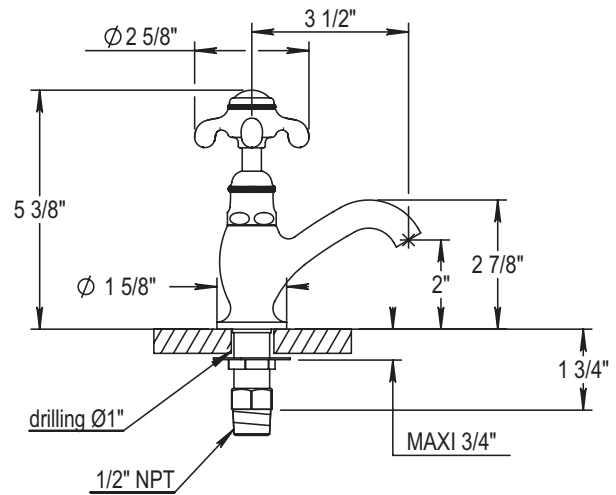

HORUS

MONTMARTRE BASIN PILLAR TAP

102.07.231

102.50.231

- Cartridge: HOP92.118BT.R

STANDARD FINISHES

PC Chrome

PN Polished Nickel