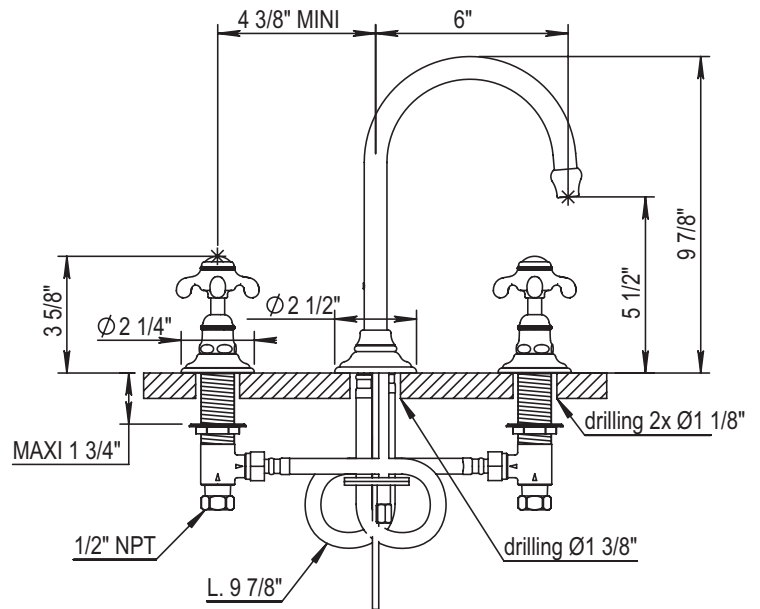

HORUS

MONTMARTRE 3 HOLE BASIN MIXER

102.07.261

102.50.261

- Cartridge: HOP92.118BT.L (left) & HOP92.118BT.R (right)

STANDARD FINISHES

SPECIALTY FINISHES

GLOSSY FINISHES