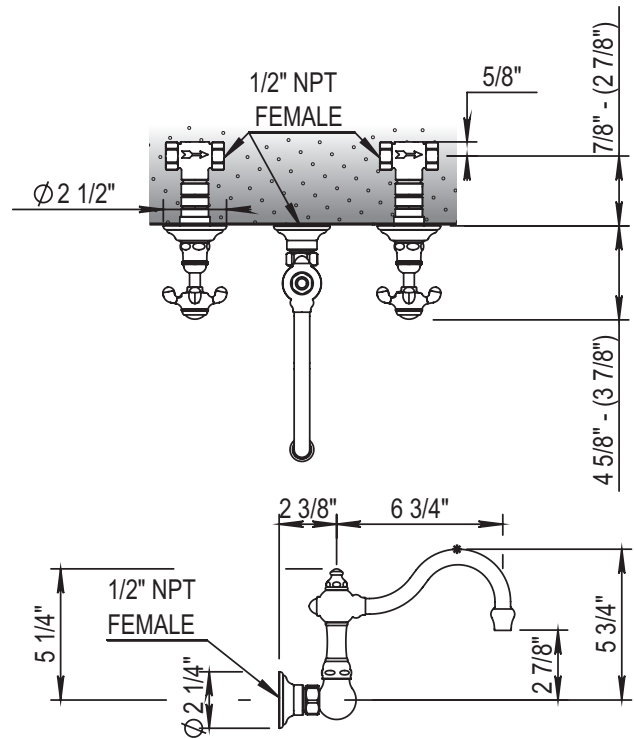

HORUS

MONTMARTRE

3 HOLE WALL MIXER

102.07.262

102.50.262

- Cartridge:
Cross handle: 2x HOP92.026
Lever handle: 1x HOP92.126 (left) & 1x HOP92.026 (right)

STANDARD FINISHES

SPECIALTY FINISHES