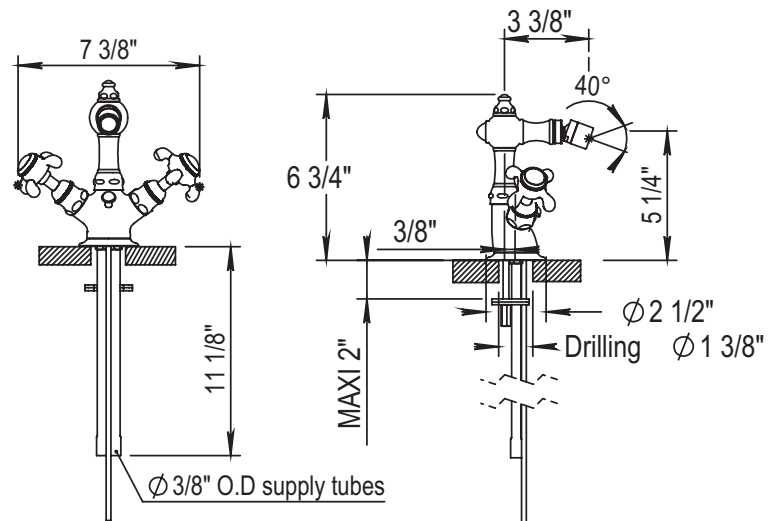

HORUS

MONTMARTRE 2 HANDLE BIDET MIXER

102.07.311

- Cartridge: 2X HOP92.118BT.R

STANDARD FINISHES

SPECIALTY FINISHES

GLOSSY FINISHES

MATTE FINISHES