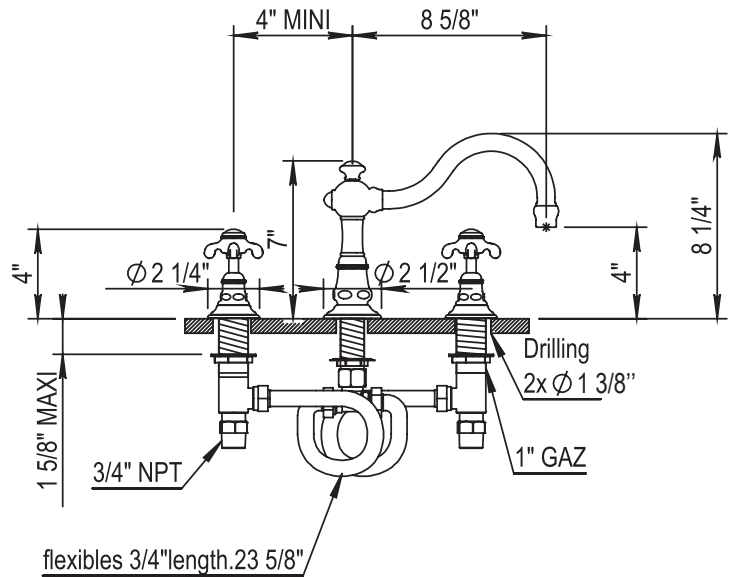

HORUS

MONTMARTRE 3 HOLE DECK TUB SHOWER SET

102.07.463

102.50.463

STANDARD FINISHES

SPECIALTY FINISHES

GLOSSY FINISHES

MATTE FINISHES