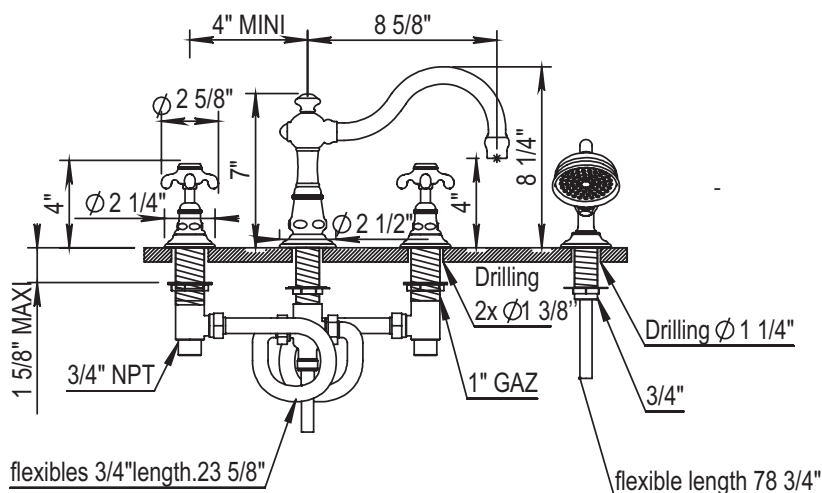

HORUS

MONTMARTRE 4 HOLE DECK TUB SHOWER SET

102.07.464

102.50.464

- Cartridge: HOP92.149BT.L (left) & HOP92.149BT.R (right)

STANDARD FINISHES

SPECIALTY FINISHES

GLOSSY FINISHES