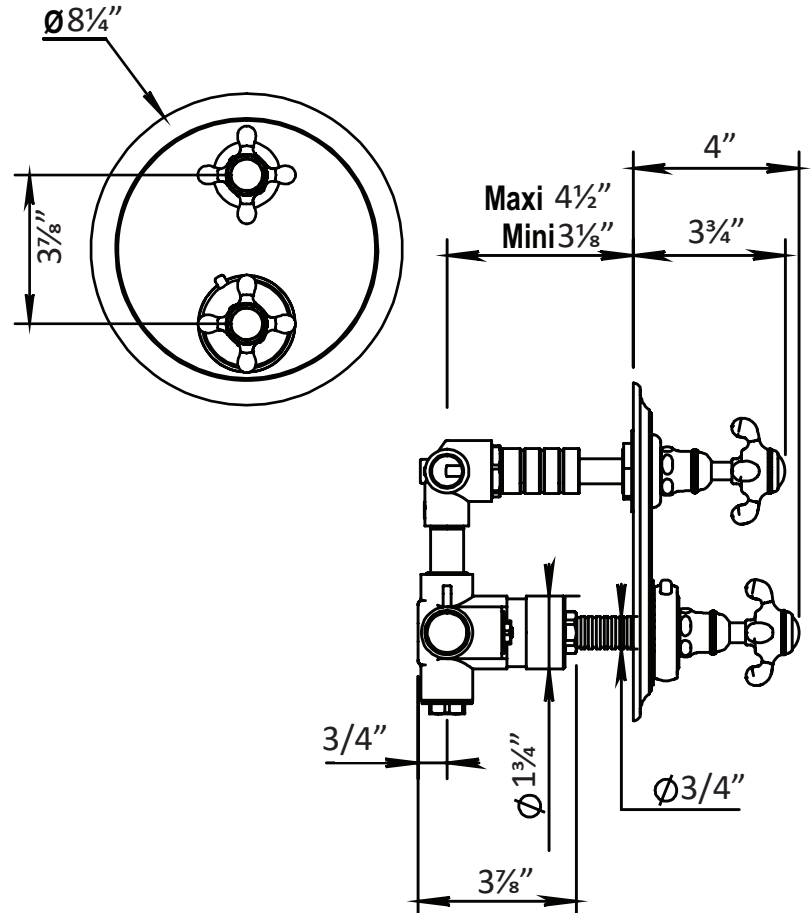

HORUS

MONTMARTRE THERMOSTATIC TRIM

FEATURES

- 3/4" Thermostatic Trim
- Single Function 2-way diverter
- With Service Stops
- Rough-in Required: 100.92.593BT

STANDARD FINISHES

SPECIALTY FINISHES

GLOSSY FINISHES