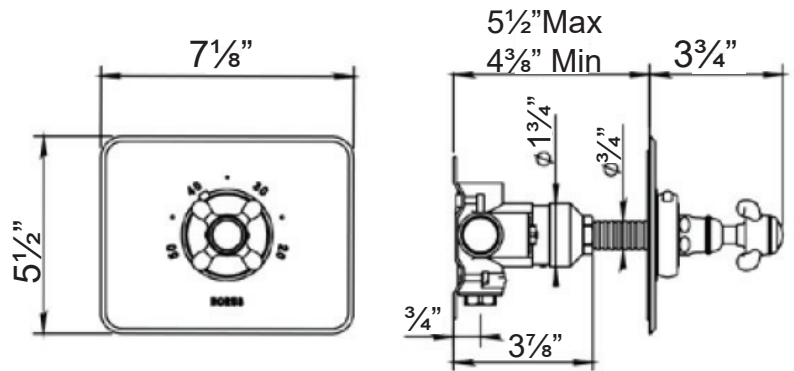

HORUS

MONTMARTRE THERMOSTATIC TRIM

FEATURES

- 3/4" Thermostatic Trim
- With Service Stops
- Rough-in Required: 100.92.591BT

STANDARD FINISHES

SPECIALTY FINISHES

GLOSSY FINISHES

MATTE FINISHES